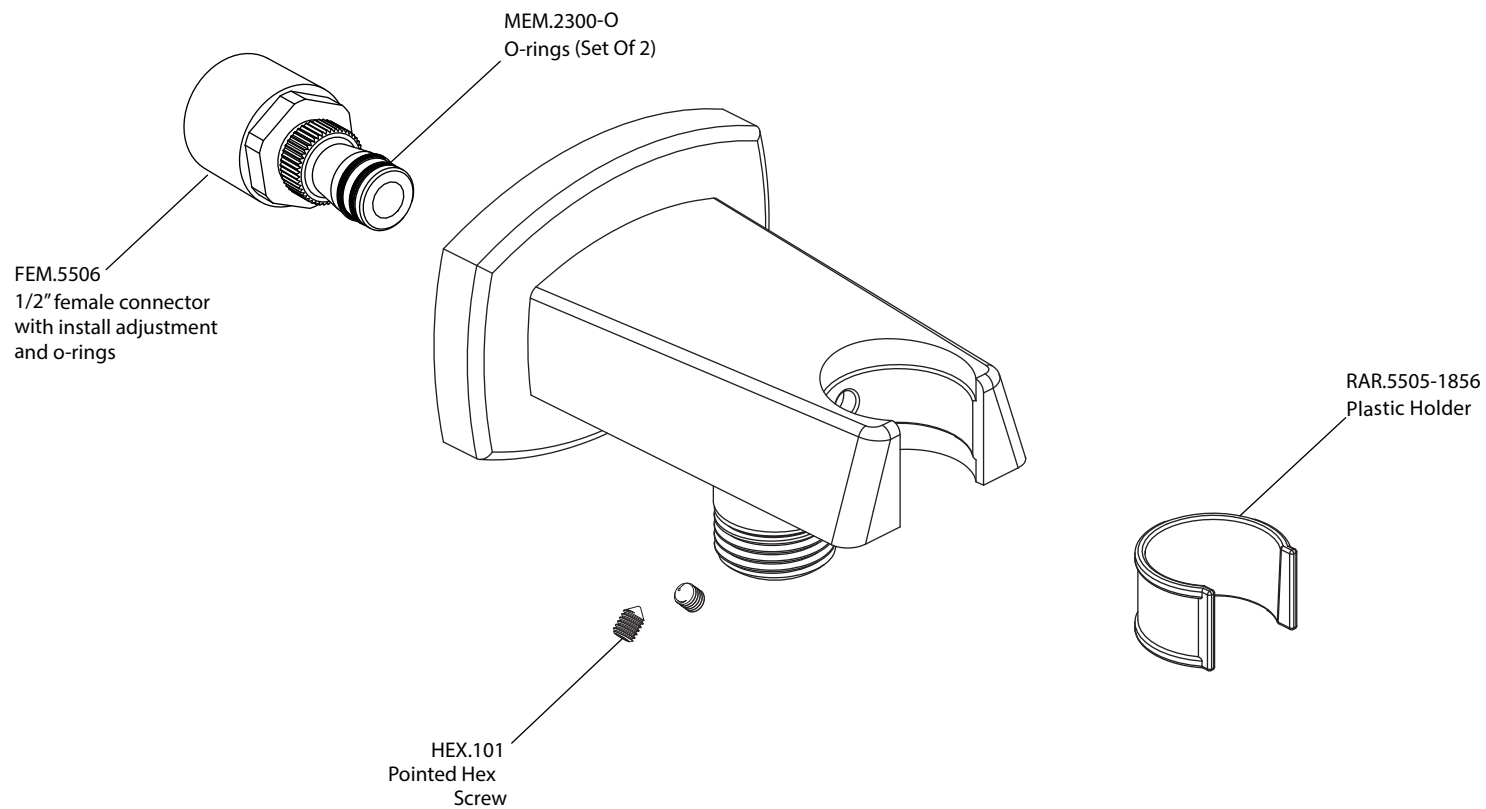

Product Parts Breakdown

 **FLUSSO**
LUXURY PLUMBING FIXTURES

SER.8006

Ver 2.55