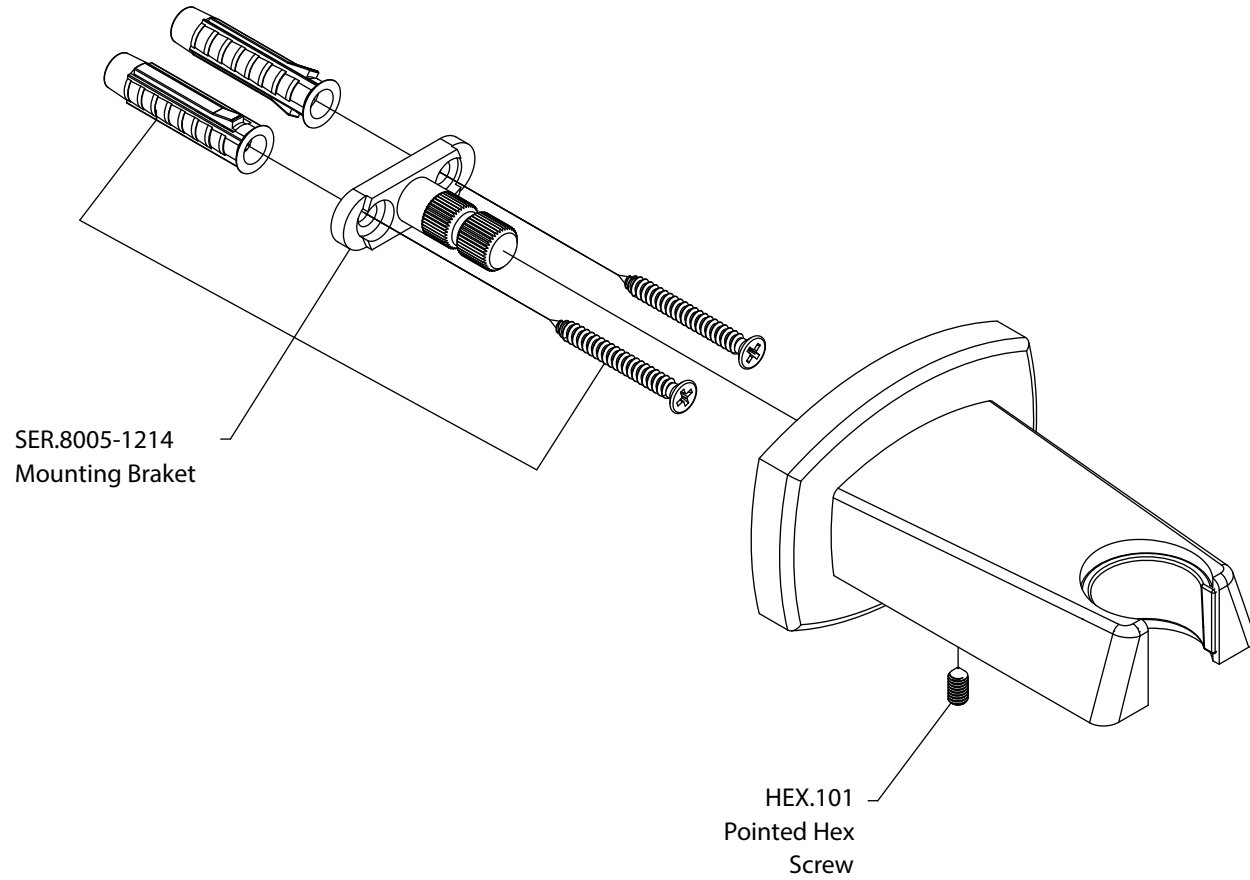

Product Parts Breakdown

 **FLUSSO**
LUXURY PLUMBING FIXTURES

SER.8005

Ver 2.53