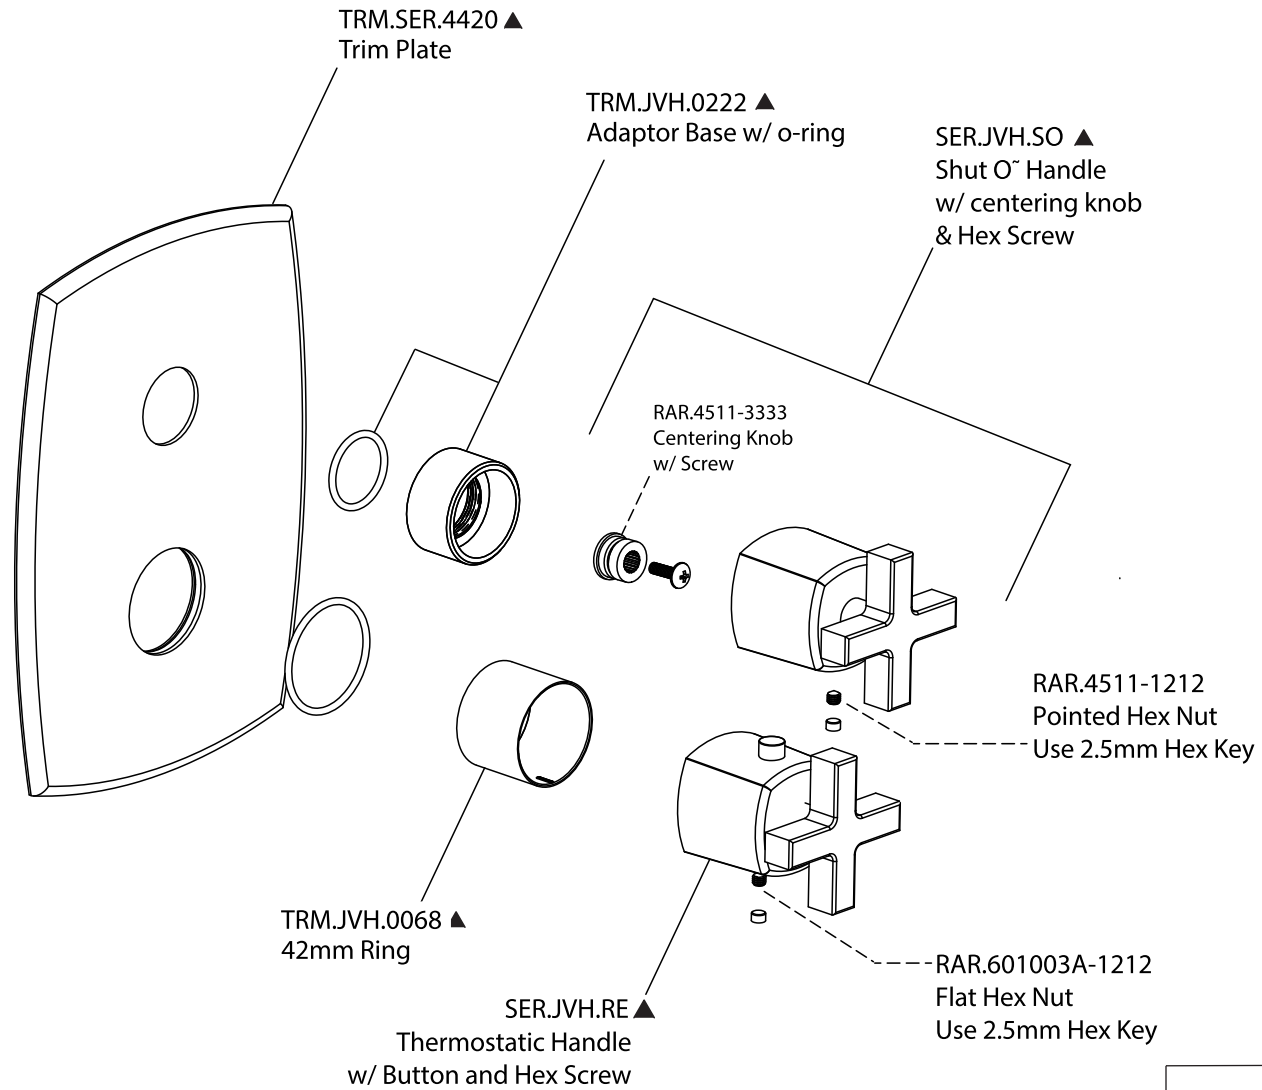

Product Parts Breakdown

▲ Specify Finish

FLUSSO
LUXURY PLUMBING FIXTURES

SER.7100

Product Parts Breakdown

▲ Specify Finish

JHW.7C ▲
Shower Arm
& Shower Head

 **FLUSSO**
LUXURY PLUMBING FIXTURES

JHW.7C

Ver 2.53

Product Parts Breakdown

 **FLUSSO**
LUXURY PLUMBING FIXTURES

SER.4000T

Product Parts Breakdown

JVH.4201-1987
Supply Stop

15109
Diverter Cartridge - 2 Output - Non-Shared
15103
Diverter Cartridge - 2 Output - Shared

JVH.5030
Diverter Flange

JVH.0678
Threaded Rod

JVH.5007
Anti Scald
Stop Ring

JVH.4201-9853
Thermostatic
Cartridge w/
Stop Ring

 **FLUSSO**
LUXURY PLUMBING FIXTURES

JVH.4420F

Product Parts Breakdown

▲ Specify Finish

HH1026H
Hand Shower

 **FLUSSO**
LUXURY PLUMBING FIXTURES

HH1026H

Ver 2.55

Product Parts Breakdown

▲ Specify Finish

FLUSSO
LUXURY PLUMBING FIXTURES

SER.601005A