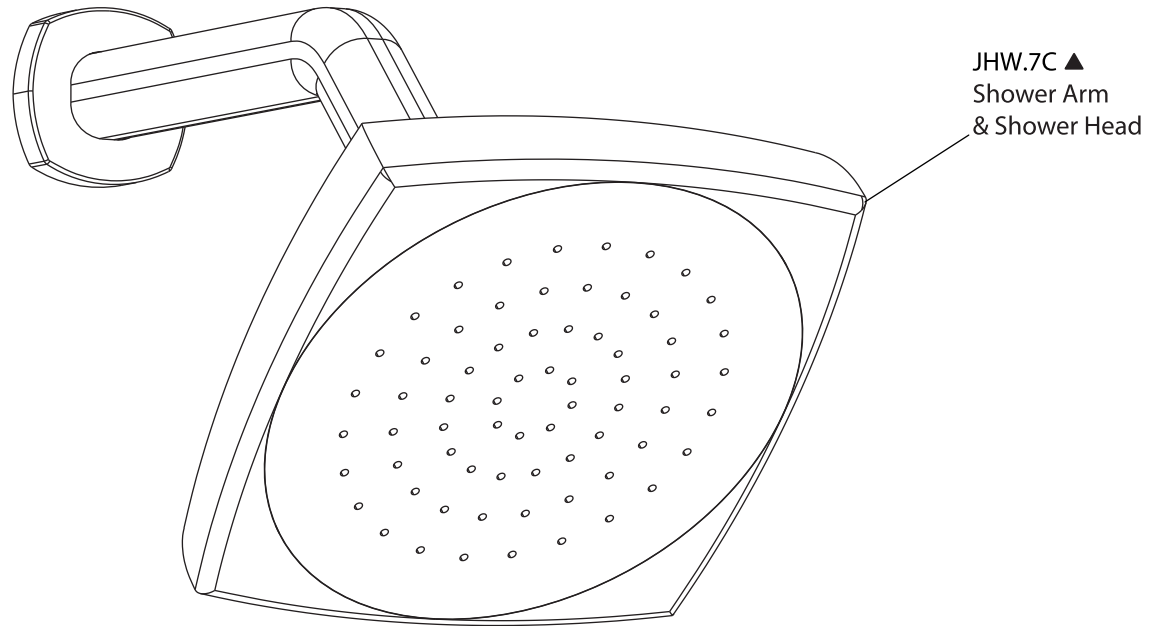

Product Parts Breakdown

▲ Specify Finish

FLUSSO
LUXURY PLUMBING FIXTURES

SER.7100

Product Parts Breakdown

▲ Specify Finish

JHW.7C ▲
Shower Arm
& Shower Head

 **FLUSSO**
LUXURY PLUMBING FIXTURES

JHW.7C

Ver 2.53

Product Parts Breakdown

 **FLUSSO**
LUXURY PLUMBING FIXTURES

SER.4000T

Product Parts Breakdown

JVH.4201-1987
Supply Stop

15109
Diverter Cartridge - 2 Output - Non-Shared
15103
Diverter Cartridge - 2 Output - Shared

JVH.5030
Diverter Flange

JVH.0678
Threaded Rod

JVH.5007
Anti Scald
Stop Ring

JVH.4201-9853
Thermostatic
Cartridge w/
Stop Ring

 **FLUSSO**
LUXURY PLUMBING FIXTURES

JVH.4420F

Product Parts Breakdown

▲ Specify Finish

HH1026H
Hand Shower

 **FLUSSO**
LUXURY PLUMBING FIXTURES

HH1026H

Ver 2.55

Product Parts Breakdown

▲ Specify Finish

FLUSSO
LUXURY PLUMBING FIXTURES

SER.601005A