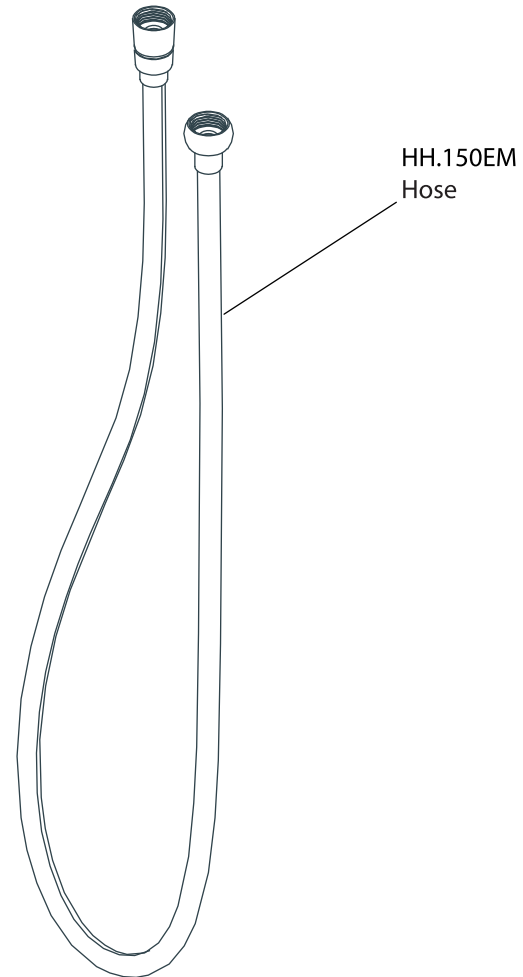

Product Parts Breakdown

▲ Specify Finish

FLUSSO
LUXURY PLUMBING FIXTURES

SER.7100

Product Parts Breakdown

▲ Specify Finish

JHW.7C ▲
Shower Arm
& Shower Head

 **FLUSSO**
LUXURY PLUMBING FIXTURES

JVH.5030
Diverter Flange

JVH.0678
Threaded Rod

JVH.5007
Anti Scald
Stop Ring

JVH.4201-9853
Thermostatic
Cartridge w/
Stop Ring

 **FLUSSO**
LUXURY PLUMBING FIXTURES

JVH.4420F

Product Parts Breakdown

▲ Specify Finish

HH1026H
Hand Shower

 **FLUSSO**
LUXURY PLUMBING FIXTURES

HH1026H

Ver 2.55

Product Parts Breakdown

▲ Specify Finish

FLUSSO
LUXURY PLUMBING FIXTURES

SER.601005A

Ver 2.55

Product Parts Breakdown

▲ Specify Finish

 **FLUSSO**
LUXURY PLUMBING FIXTURES

HH.150EM

Ver 2.55