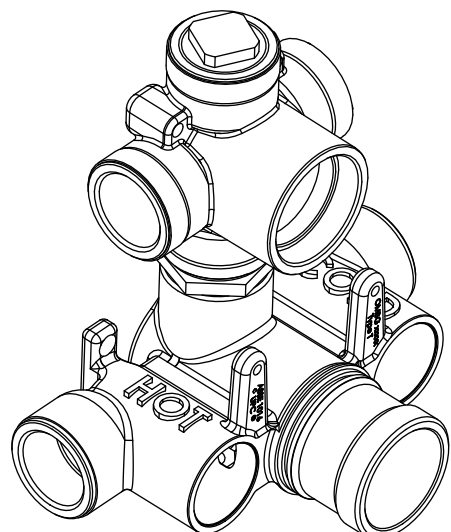

Product Parts Breakdown

▲ Specify Finish

FLUSSO
LUXURY PLUMBING FIXTURES

SER.7100

Product Parts Breakdown

▲ Specify Finish

JHW.7C ▲
Shower Arm
& Shower Head

 **FLUSSO**
LUXURY PLUMBING FIXTURES

JHW.7C

Ver 2.53

Product Parts Breakdown

 **FLUSSO**
LUXURY PLUMBING FIXTURES

SER.4000T

Product Parts Breakdown

JVH.4201-1987
Supply Stop

15109
Diverter Cartridge - 2 Output - Non-Shared
15103
Diverter Cartridge - 2 Output - Shared

JVH.5030
Diverter Flange

JVH.0678
Threaded Rod

JVH.5007
Anti Scald
Stop Ring

JVH.4201-9853
Thermostatic
Cartridge w/
Stop Ring

 **FLUSSO**
LUXURY PLUMBING FIXTURES

JVH.4420F

Product Parts Breakdown

▲ Specify Finish