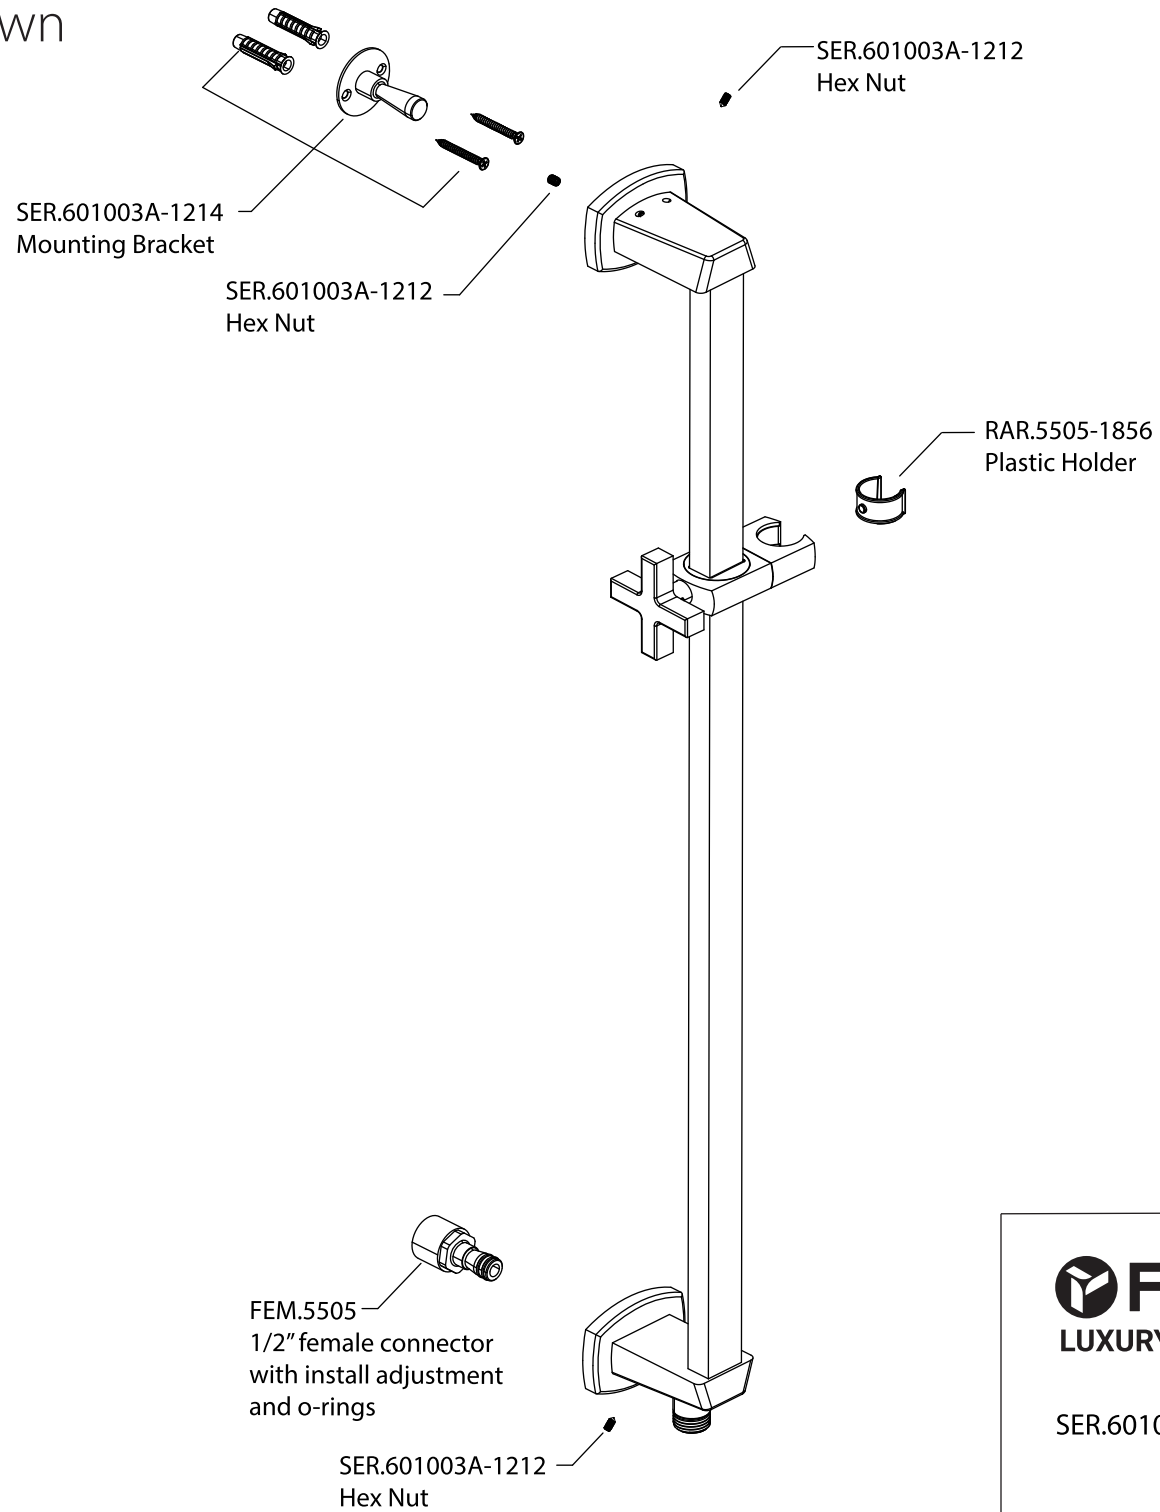

Product Parts Breakdown

▲ Specify Finish

FLUSSO
LUXURY PLUMBING FIXTURES

SER.7100

Product Parts Breakdown

▲ Specify Finish

JHW.7C ▲
Shower Arm
& Shower Head

 **FLUSSO**
LUXURY PLUMBING FIXTURES

JHW.7C

Ver 2.53

Product Parts Breakdown

 **FLUSSO**
LUXURY PLUMBING FIXTURES

SER.4000T

Product Parts Breakdown

JVH.4201-1987
Supply Stop

15109
Diverter Cartridge - 2 Output - Non-Shared
15103
Diverter Cartridge - 2 Output - Shared

HH1026H
Hand Shower

 **FLUSSO**
LUXURY PLUMBING FIXTURES

HH1026H

Ver 2.55

Product Parts Breakdown

▲ Specify Finish

FLUSSO
LUXURY PLUMBING FIXTURES

SER.601005A

Ver 2.55

Product Parts Breakdown

▲ Specify Finish

 **FLUSSO**
LUXURY PLUMBING FIXTURES

HH.150EM

Ver 2.55