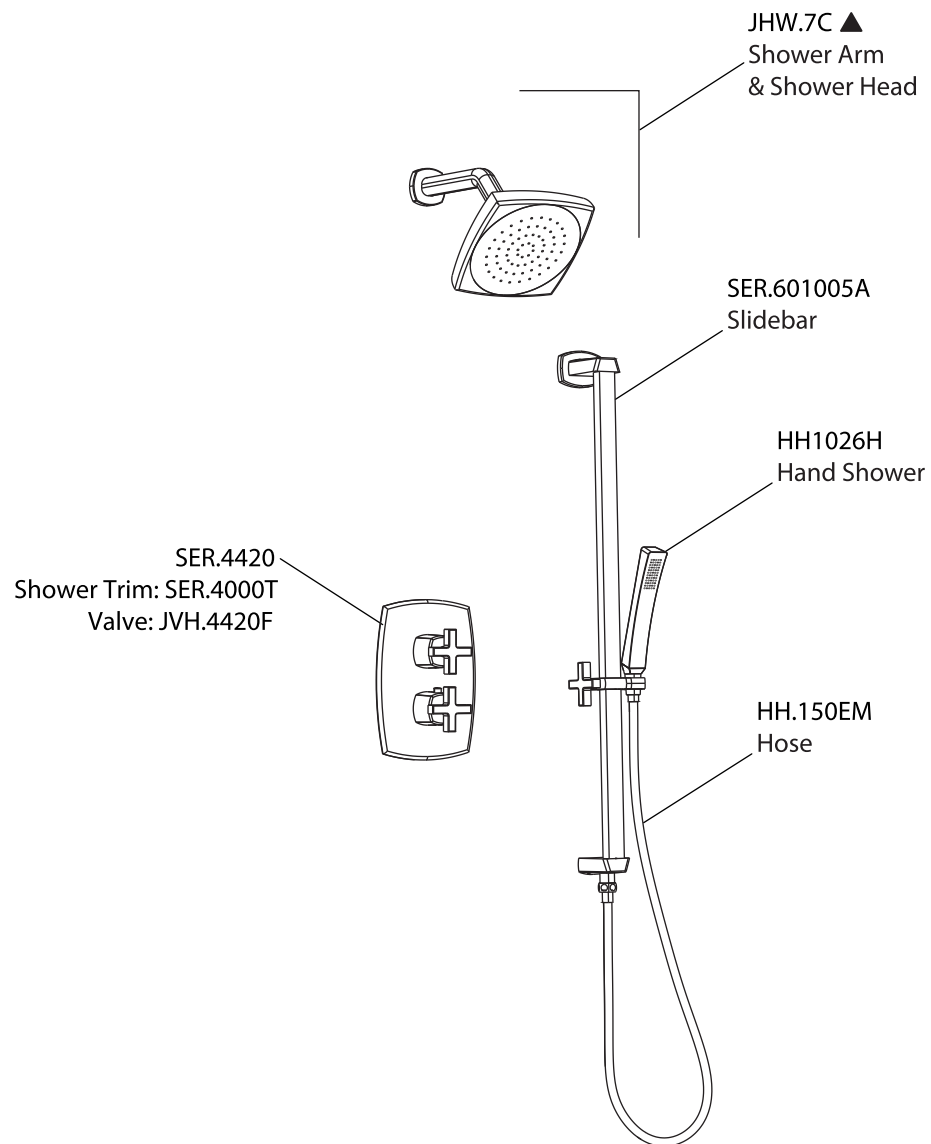

Product Parts Breakdown

▲ Specify Finish

FLUSSO
LUXURY PLUMBING FIXTURES

SER.7100

Product Parts Breakdown

▲ Specify Finish

JHW.7C ▲
Shower Arm
& Shower Head

 **FLUSSO**
LUXURY PLUMBING FIXTURES

JHW.7C

Ver 2.53

Product Parts Breakdown

 **FLUSSO**
LUXURY PLUMBING FIXTURES

SER.4000T

Product Parts Breakdown

JVH.4201-1987
Supply Stop

15109
Diverter Cartridge - 2 Output - Non-Shared
15103
Diverter Cartridge - 2 Output - Shared

JVH.5030
Diverter Flange

JVH.0678
Threaded Rod

JVH.5007
Anti Scald
Stop Ring

JVH.4201-9853
Thermostatic
Cartridge w/
Stop Ring

 **FLUSSO**
LUXURY PLUMBING FIXTURES

JVH.4420F

Product Parts Breakdown

▲ Specify Finish

HH1026H
Hand Shower

 **FLUSSO**
LUXURY PLUMBING FIXTURES

HH1026H

Ver 2.55

Product Parts Breakdown

▲ Specify Finish

FLUSSO
LUXURY PLUMBING FIXTURES

SER.601005A