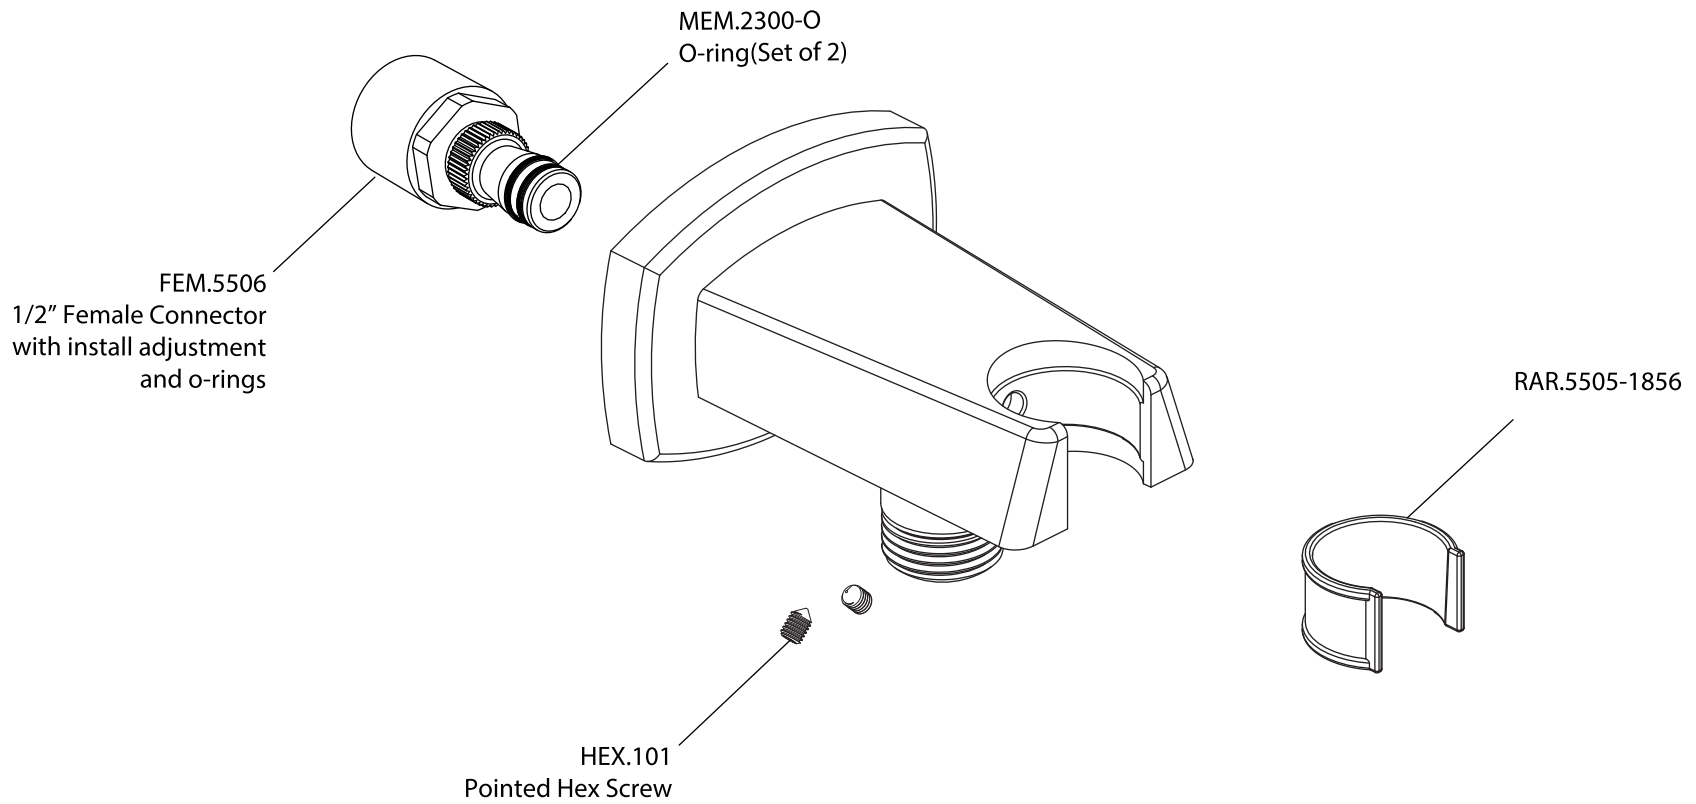

Product Parts Breakdown

JHW.7C ▲
Shower Arm
& Shower Head

HH1026H
Hand Shower

SER.8006
Wall Elbow Holder

HH.150EM
Hose

SER.4420
Shower Trim: SER.4000T
Valve: JVH.4420F

 **FLUSSO**
LUXURY PLUMBING FIXTURES

SER.7050

SER.4000T

Product Parts Breakdown

JVH.4201-1987
Supply Stop

15109
Diverter Cartridge - 2 Output - Non-Shared

15103
Diverter Cartridge - 2 Output - Shared

JVH.5030
Diverter Flange

JVH.4201-9853
Thermostatic
Cartridge w/
Stop Ring

JVH.5007
Anti Scald
Stop Ring

JVH.0678
Threaded Rod

 **FLUSSO**
LUXURY PLUMBING FIXTURES

JVH.4420F

Product Parts Breakdown

▲ Specify Finish

HH1026H
Hand Shower

 **FLUSSO**
LUXURY PLUMBING FIXTURES

HH1026H

Ver 2.55

Product Parts Breakdown

 **FLUSSO**
LUXURY PLUMBING FIXTURES

SER.8006

Product Parts Breakdown

▲ Specify Finish

 **FLUSSO**
LUXURY PLUMBING FIXTURES