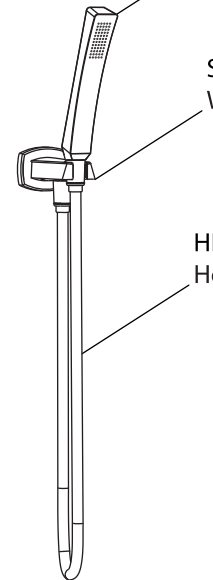

Product Parts Breakdown

JHW.7C ▲
Shower Arm
& Shower Head

HH1026H
Hand Shower

SER.8006
Wall Elbow Holder

HH.150EM
Hose

SER.4420
Shower Trim: SER.4000T
Valve: JVH.4420F

 **FLUSSO**
LUXURY PLUMBING FIXTURES

SER.7050

Product Parts Breakdown

▲ Specify Finish

JHW.7C ▲
Shower Arm
& Shower Head

 **FLUSSO**
LUXURY PLUMBING FIXTURES

JHW.7C

Ver 2.53

Product Parts Breakdown

FLUSSO
LUXURY PLUMBING FIXTURES

SER.4000T

Product Parts Breakdown

JVH.4201-1987
Supply Stop

15109
Diverter Cartridge - 2 Output - Non-Shared

15103
Diverter Cartridge - 2 Output - Shared

JVH.5030
Diverter Flange

JVH.4201-9853
Thermostatic
Cartridge w/
Stop Ring

HH1026H

Ver 2.55

Product Parts Breakdown

 **FLUSSO**
LUXURY PLUMBING FIXTURES

SER.8006

Product Parts Breakdown

▲ Specify Finish

 **FLUSSO**
LUXURY PLUMBING FIXTURES