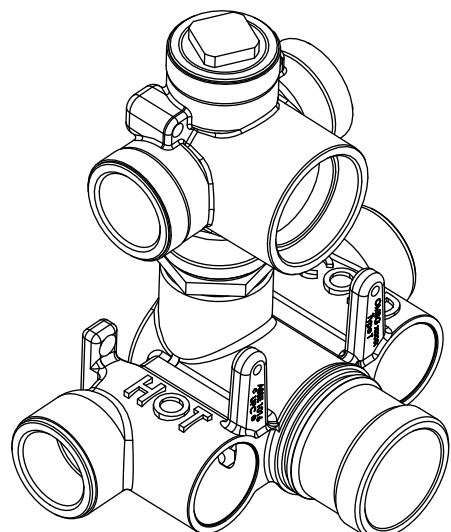

Product Parts Breakdown

JHW.7C ▲
Shower Arm
& Shower Head

HH1026H
Hand Shower

SER.8006
Wall Elbow Holder

HH.150EM
Hose

SER.4420
Shower Trim: SER.4000T
Valve: JVH.4420F

 **FLUSSO**
LUXURY PLUMBING FIXTURES

SER.7050

Product Parts Breakdown

▲ Specify Finish

JHW.7C ▲
Shower Arm
& Shower Head

 **FLUSSO**
LUXURY PLUMBING FIXTURES

JHW.7C

Ver 2.53

Product Parts Breakdown

FLUSSO
LUXURY PLUMBING FIXTURES

SER.4000T

Product Parts Breakdown

JVH.4201-1987
Supply Stop

15109
Diverter Cartridge - 2 Output - Non-Shared

15103
Diverter Cartridge - 2 Output - Shared

JVH.5030
Diverter Flange

JVH.4201-9853
Thermostatic
Cartridge w/
Stop Ring