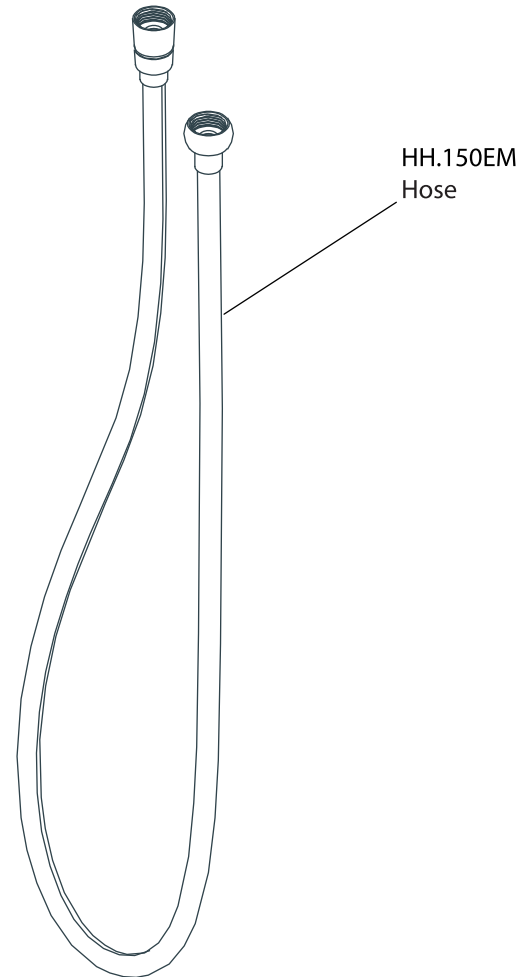

Product Parts Breakdown

JHW.7C ▲
Shower Arm
& Shower Head

HH1026H
Hand Shower

SER.8006
Wall Elbow Holder

HH.150EM
Hose

SER.4420
Shower Trim: SER.4000T
Valve: JVH.4420F

 **FLUSSO**
LUXURY PLUMBING FIXTURES

SER.7050

Product Parts Breakdown

▲ Specify Finish

JHW.7C ▲
Shower Arm
& Shower Head

 **FLUSSO**
LUXURY PLUMBING FIXTURES

JHW.7C

Ver 2.53

Product Parts Breakdown

FLUSSO
LUXURY PLUMBING FIXTURES

SER.4000T

Product Parts Breakdown

JVH.4201-1987
Supply Stop

15109
Diverter Cartridge - 2 Output - Non-Shared

15103
Diverter Cartridge - 2 Output - Shared

JVH.5030
Diverter Flange

JVH.4201-9853
Thermostatic
Cartridge w/
Stop Ring

HH1026H

Ver 2.55

Product Parts Breakdown

 **FLUSSO**
LUXURY PLUMBING FIXTURES

SER.8006

Product Parts Breakdown

▲ Specify Finish

 **FLUSSO**
LUXURY PLUMBING FIXTURES