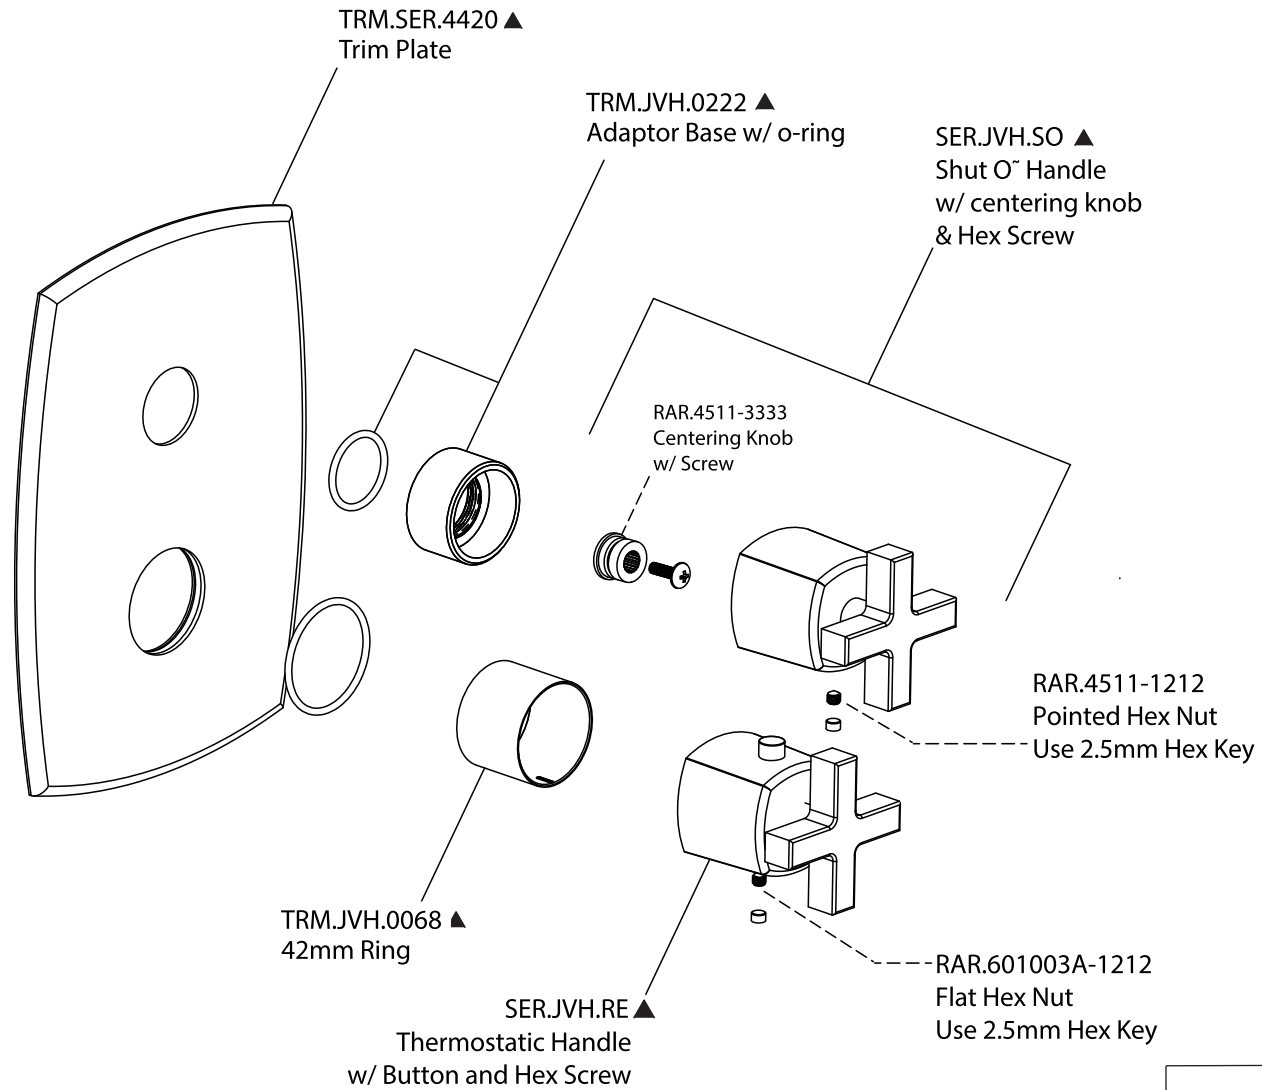

Product Parts Breakdown

JHW.7C ▲
Shower Arm
& Shower Head

HH1026H
Hand Shower

SER.8006
Wall Elbow Holder

HH.150EM
Hose

SER.4420
Shower Trim: SER.4000T
Valve: JVH.4420F

 **FLUSSO**
LUXURY PLUMBING FIXTURES

SER.7050

Product Parts Breakdown

▲ Specify Finish

JHW.7C ▲
Shower Arm
& Shower Head

 **FLUSSO**
LUXURY PLUMBING FIXTURES

JHW.7C

Ver 2.53

Product Parts Breakdown

FLUSSO
LUXURY PLUMBING FIXTURES

SER.4000T

Product Parts Breakdown

JVH.4201-1987
Supply Stop

15109
Diverter Cartridge - 2 Output - Non-Shared

15103
Diverter Cartridge - 2 Output - Shared

JVH.5030
Diverter Flange

JVH.4201-9853
Thermostatic
Cartridge w/
Stop Ring

HH1026H

Ver 2.55

Product Parts Breakdown

 **FLUSSO**
LUXURY PLUMBING FIXTURES

SER.8006

Product Parts Breakdown

▲ Specify Finish

 **FLUSSO**
LUXURY PLUMBING FIXTURES