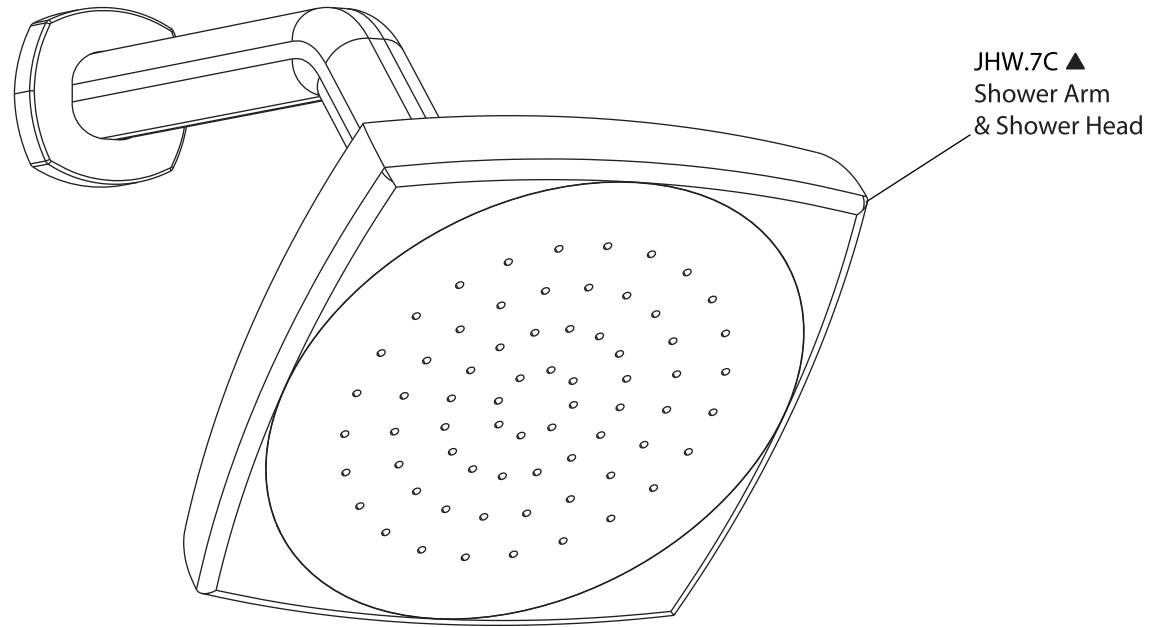

Product Parts Breakdown

JHW.7C ▲
Shower Arm
& Shower Head

HH1026H
Hand Shower

SER.8006
Wall Elbow Holder

HH.150EM
Hose

SER.4420
Shower Trim: SER.4000T
Valve: JVH.4420F

 **FLUSSO**
LUXURY PLUMBING FIXTURES

SER.7050

Product Parts Breakdown

▲ Specify Finish

JHW.7C ▲
Shower Arm
& Shower Head

 **FLUSSO**
LUXURY PLUMBING FIXTURES

JHW.7C

Ver 2.53

Product Parts Breakdown

FLUSSO
LUXURY PLUMBING FIXTURES

SER.4000T

Product Parts Breakdown

JVH.4201-1987
Supply Stop

15109
Diverter Cartridge - 2 Output - Non-Shared

15103
Diverter Cartridge - 2 Output - Shared

JVH.5030
Diverter Flange

JVH.4201-9853
Thermostatic
Cartridge w/
Stop Ring