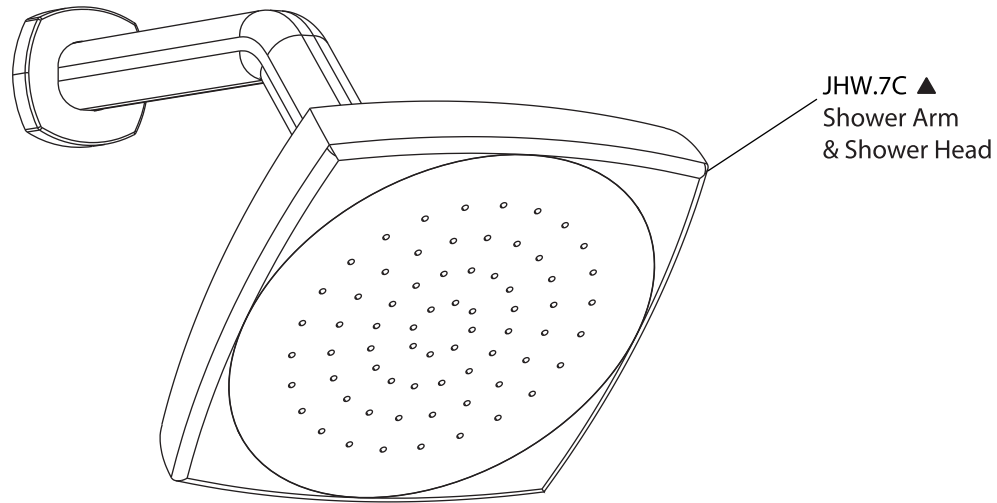

Product Parts Breakdown

▲ Specify Finish

 **FLUSSO**
LUXURY PLUMBING FIXTURES

SER.7000

Product Parts Breakdown

▲ Specify Finish

 **FLUSSO**
LUXURY PLUMBING FIXTURES

JHW.7C

Ver 2.53

Product Parts Breakdown

 **FLUSSO**
LUXURY PLUMBING FIXTURES

SER.4000T

Product Parts Breakdown

 **FLUSSO**
LUXURY PLUMBING FIXTURES

JVH.4101

Ver 2.53