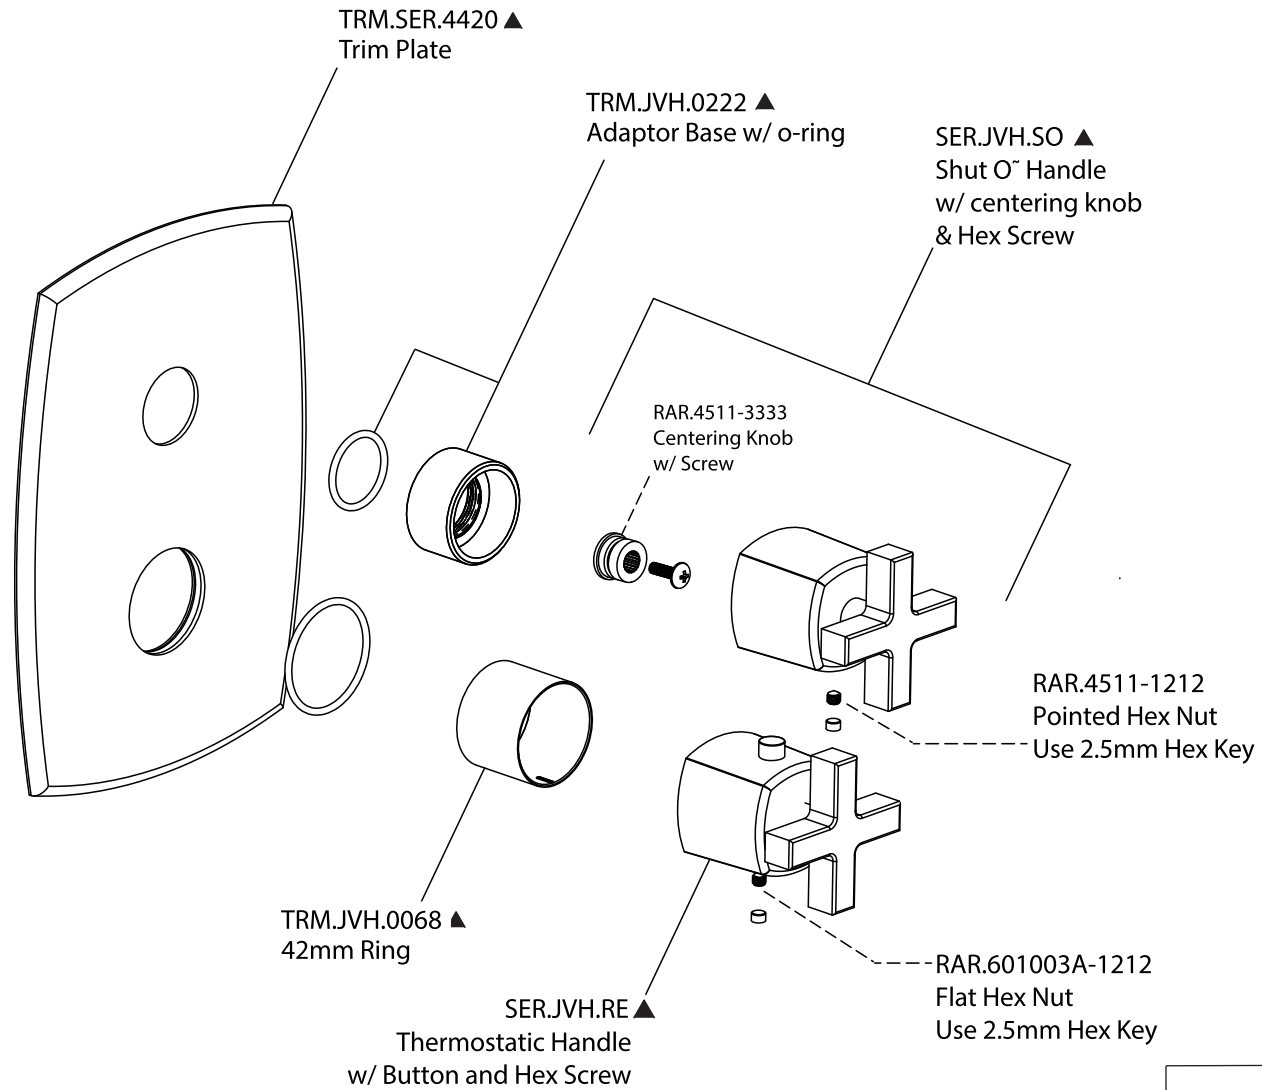

Product Parts Breakdown

▲ Specify Finish

 **FLUSSO**
LUXURY PLUMBING FIXTURES

SER.7000

Product Parts Breakdown

▲ Specify Finish

 **FLUSSO**
LUXURY PLUMBING FIXTURES

JHW.7C

Ver 2.53

Product Parts Breakdown

 **FLUSSO**
LUXURY PLUMBING FIXTURES

SER.4000T

Product Parts Breakdown

 **FLUSSO**
LUXURY PLUMBING FIXTURES

JVH.4101

Ver 2.53