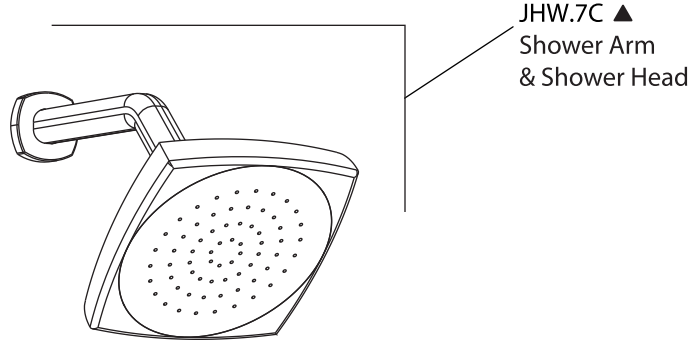

Product Parts Breakdown

▲ Specify Finish

 **FLUSSO**
LUXURY PLUMBING FIXTURES

SER.7000

Product Parts Breakdown

▲ Specify Finish

 **FLUSSO**
LUXURY PLUMBING FIXTURES

JHW.7C

Ver 2.53

Product Parts Breakdown

 **FLUSSO**
LUXURY PLUMBING FIXTURES

SER.4000T

Product Parts Breakdown

 **FLUSSO**
LUXURY PLUMBING FIXTURES

JVH.4101

Ver 2.53