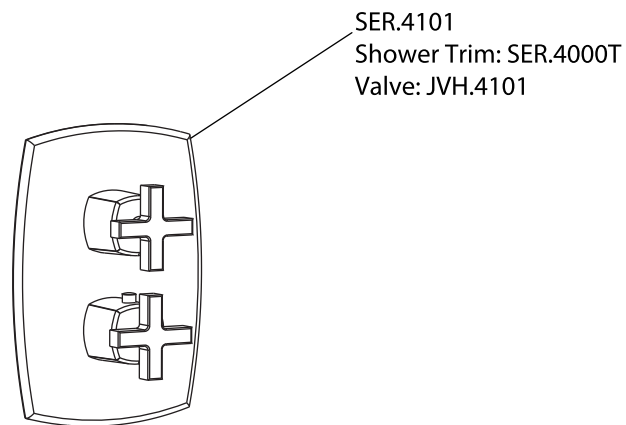

Product Parts Breakdown

▲ Specify Finish

 **FLUSSO**
LUXURY PLUMBING FIXTURES

SER.7000

Product Parts Breakdown

▲ Specify Finish

 **FLUSSO**
LUXURY PLUMBING FIXTURES

JHW.7C

Ver 2.53

Product Parts Breakdown

 **FLUSSO**
LUXURY PLUMBING FIXTURES

SER.4000T

Product Parts Breakdown

 **FLUSSO**
LUXURY PLUMBING FIXTURES

JVH.4101

Ver 2.53