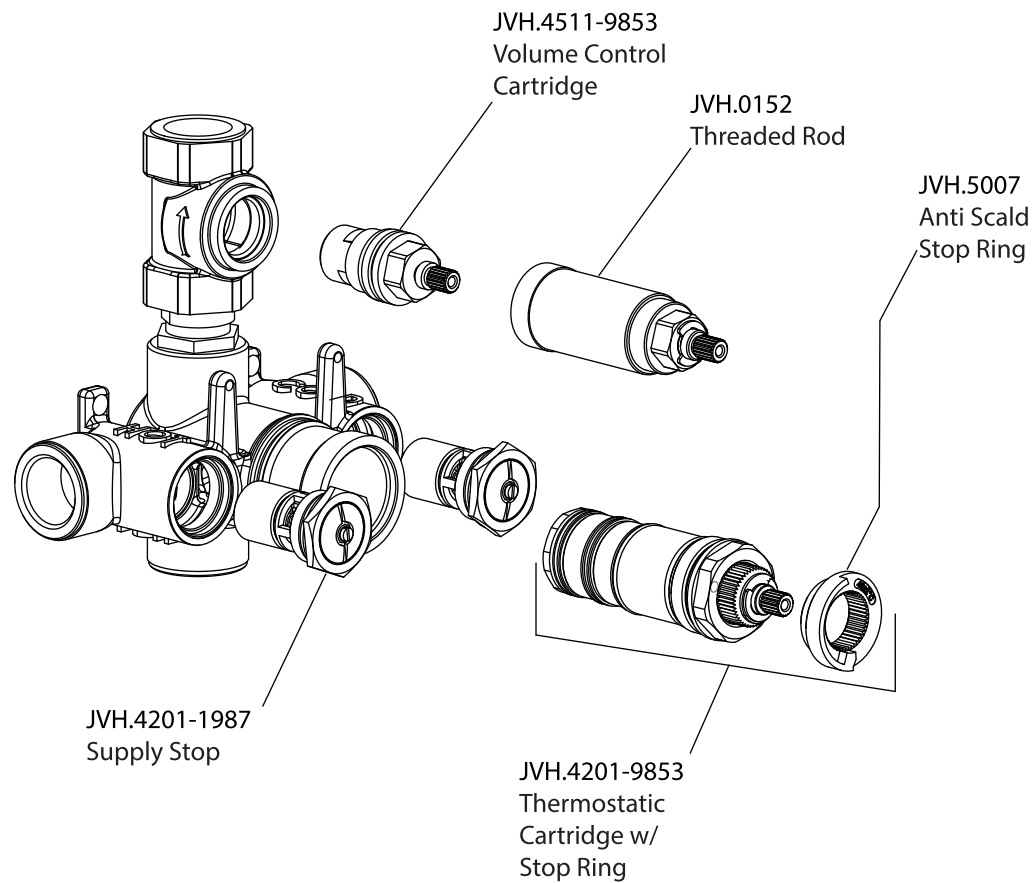

Product Parts Breakdown

▲ Specify Finish

 **FLUSSO**
LUXURY PLUMBING FIXTURES

SER.7000

Product Parts Breakdown

▲ Specify Finish

 **FLUSSO**
LUXURY PLUMBING FIXTURES

JHW.7C

Ver 2.53

Product Parts Breakdown

 **FLUSSO**
LUXURY PLUMBING FIXTURES

SER.4000T

Product Parts Breakdown

 **FLUSSO**
LUXURY PLUMBING FIXTURES

JVH.4101

Ver 2.53