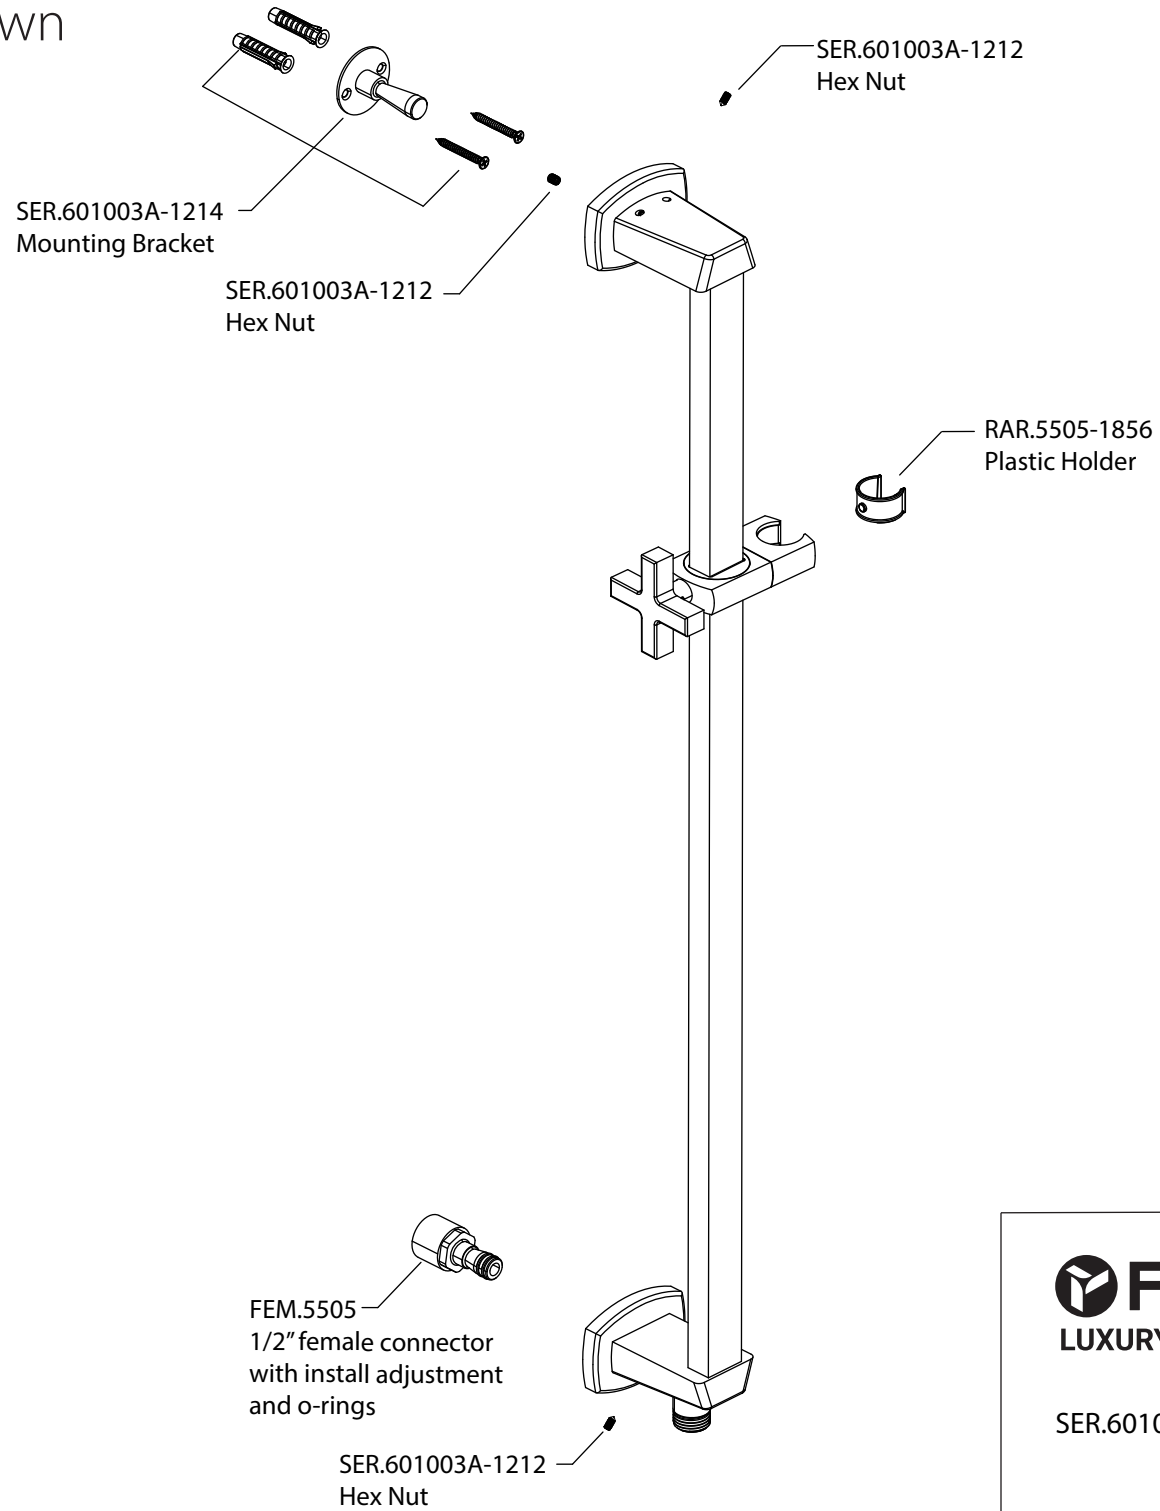

Product Parts Breakdown

FLUSSO
LUXURY PLUMBING FIXTURES

SER.601005A