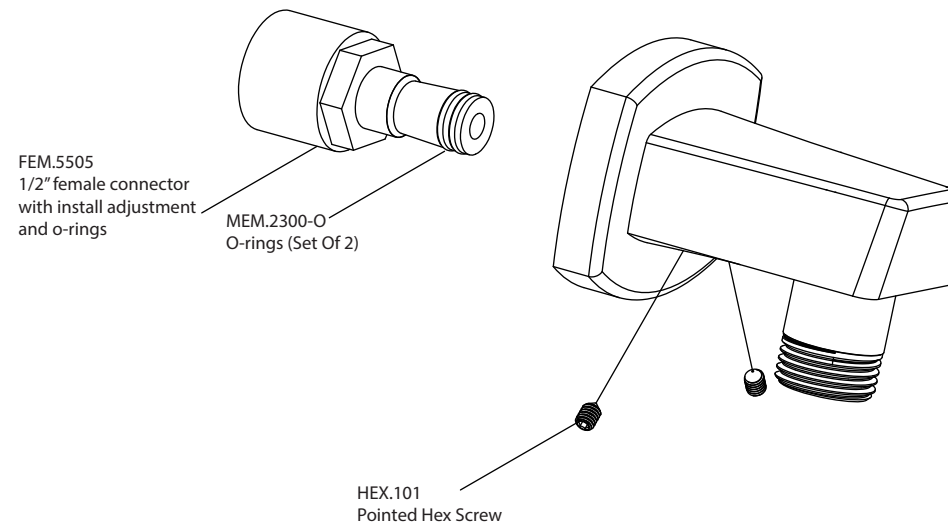

# Product Parts Breakdown

 **FLUSSO**  
LUXURY PLUMBING FIXTURES

SER.5505

Ver 2.53