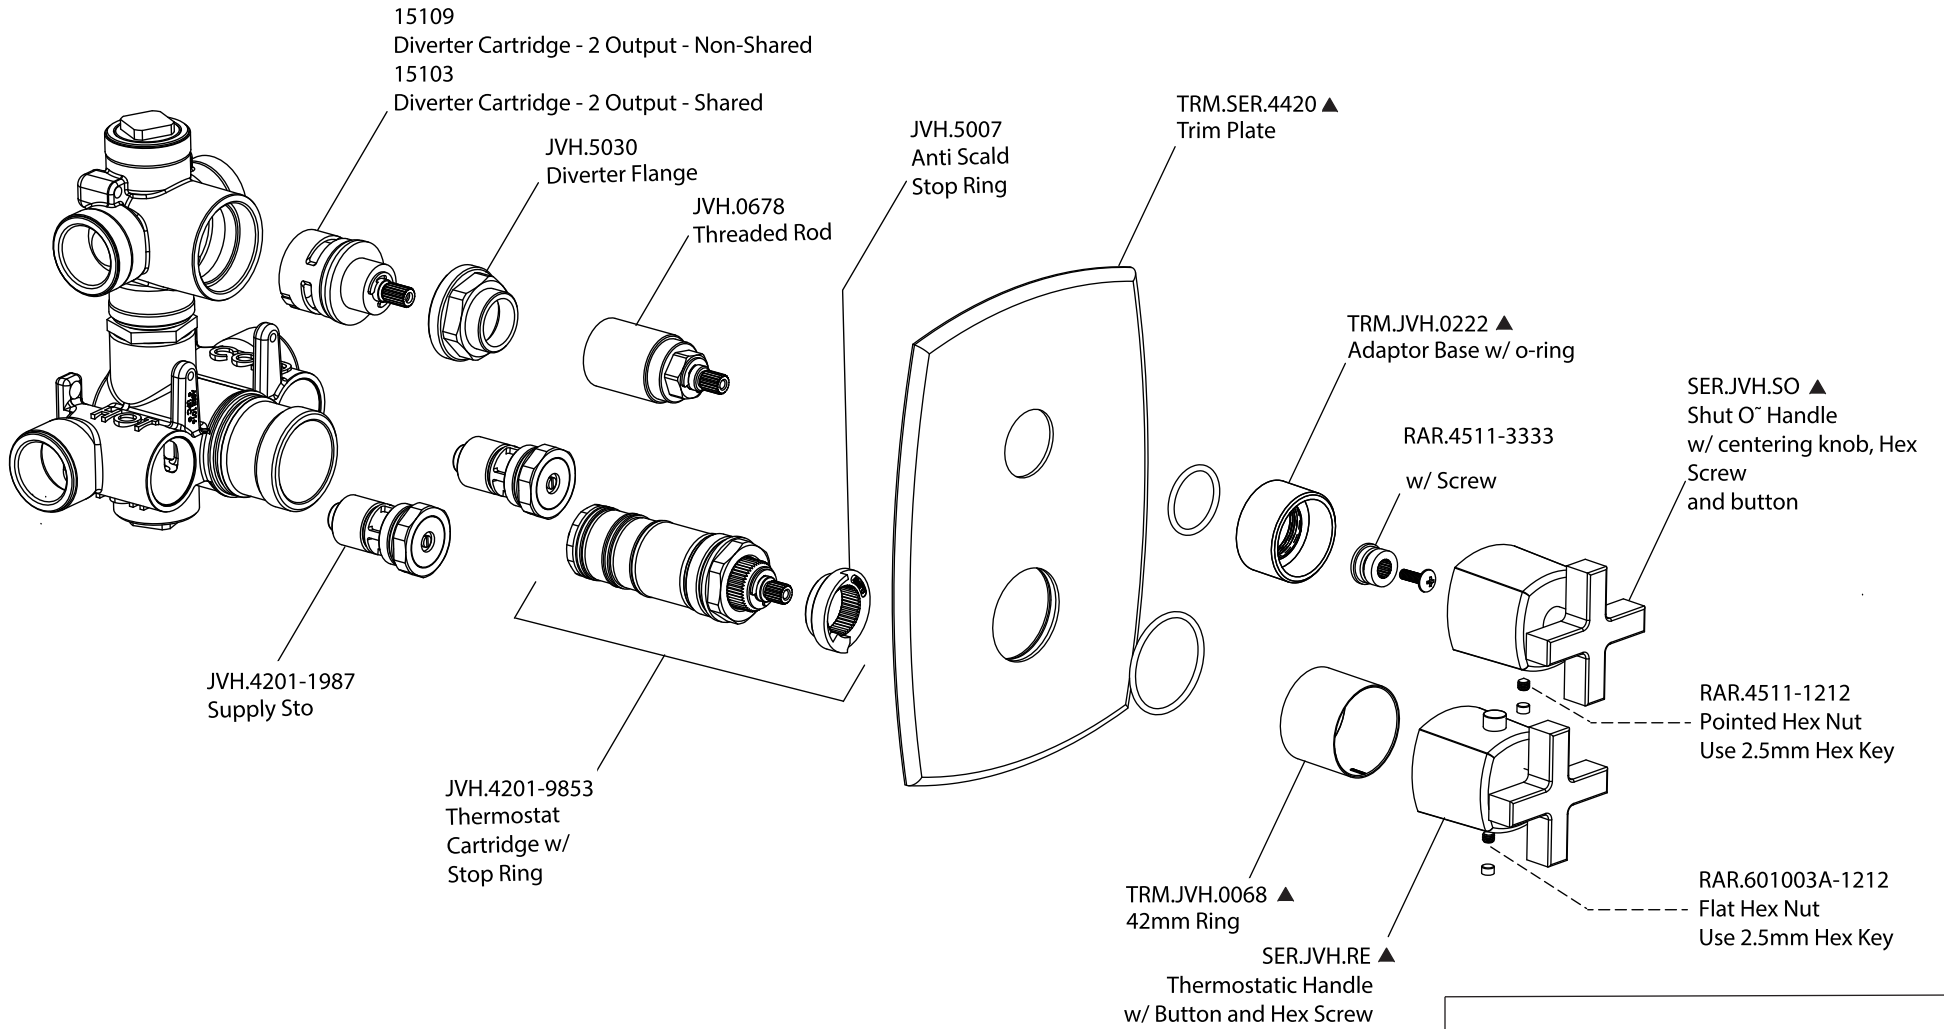

Product Parts Breakdown

Using JVH.4420F Valve

SER.4420

Product Parts Breakdown Using JVH.4420 Valve

FLUSSO
LUXURY PLUMBING FIXTURES

SER.4420