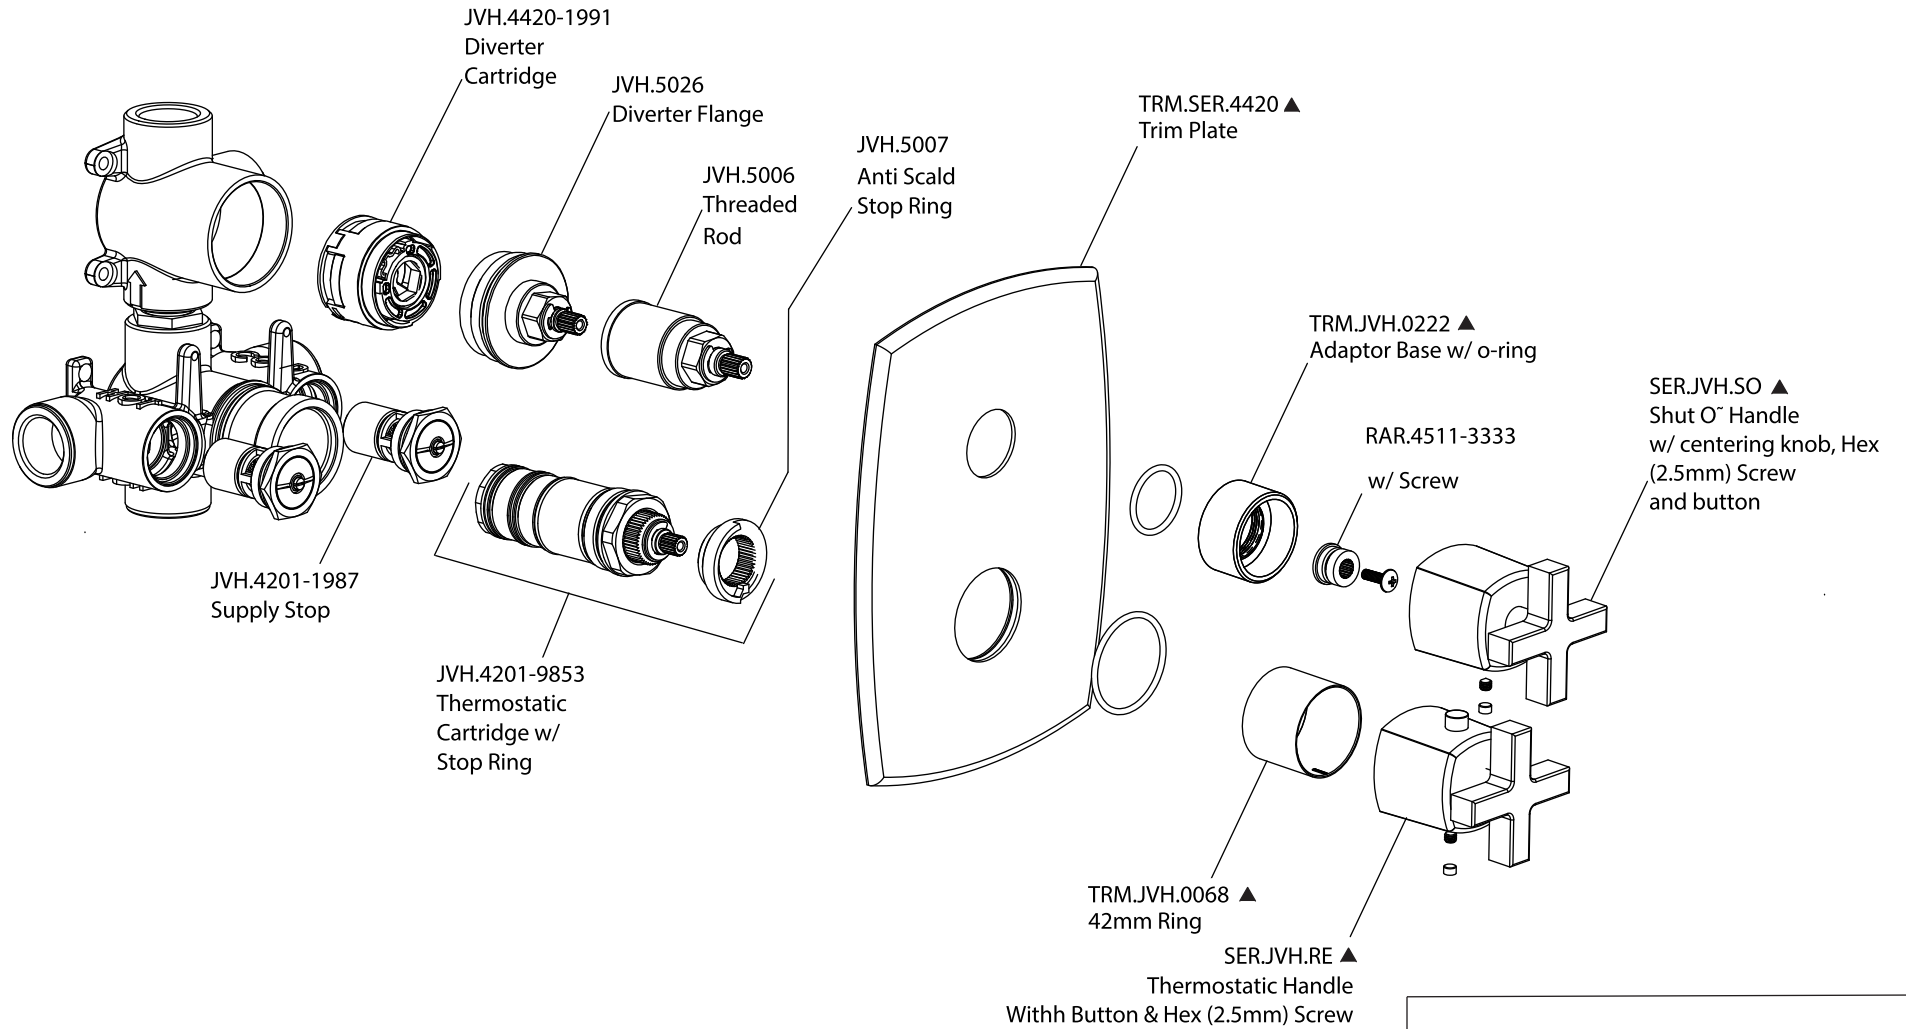

Product Parts Breakdown

Using JVH.4420F Valve

SER.4420

Product Parts Breakdown Using JVH.4420 Valve

FLUSSO
LUXURY PLUMBING FIXTURES

SER.4420