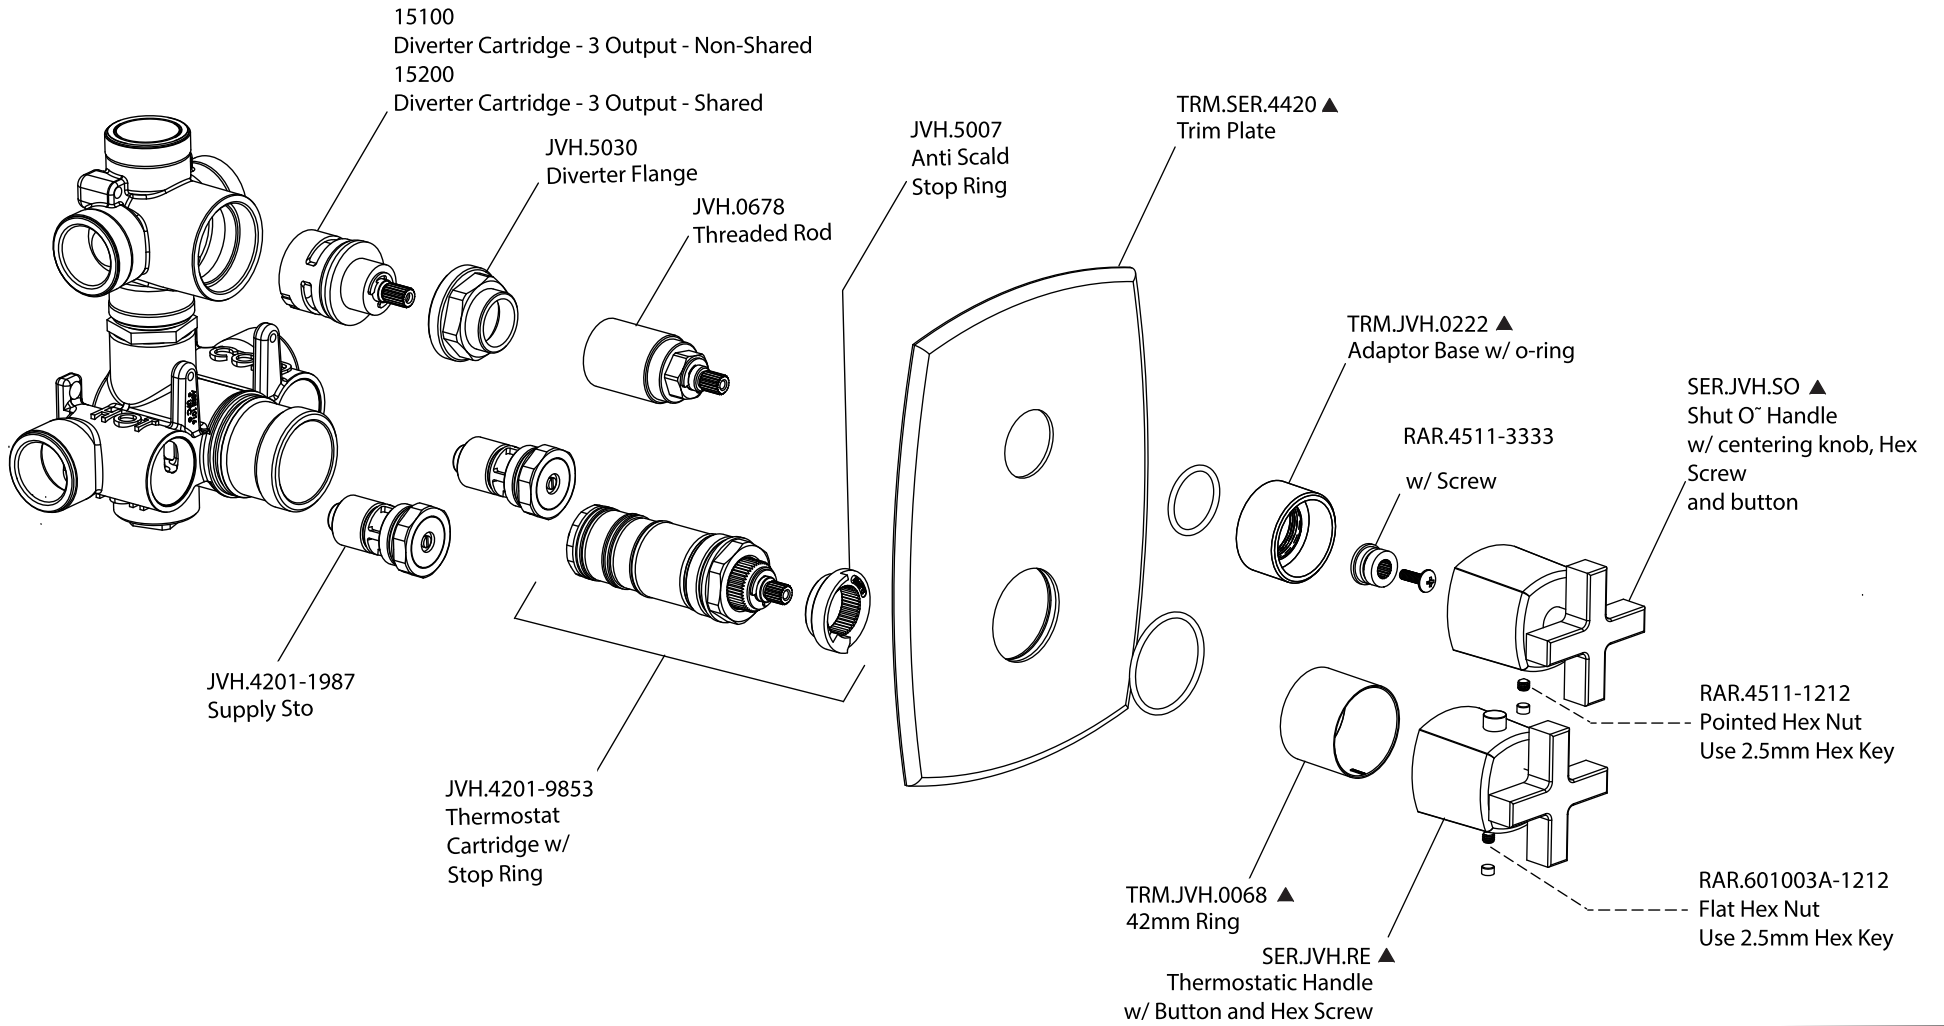

# Product Parts Breakdown

## Using JVH.4301F Valve

SER.4301

# Product Parts Breakdown Using JVH.4301 Valve

**FLUSSO**  
LUXURY PLUMBING FIXTURES

SER.4301