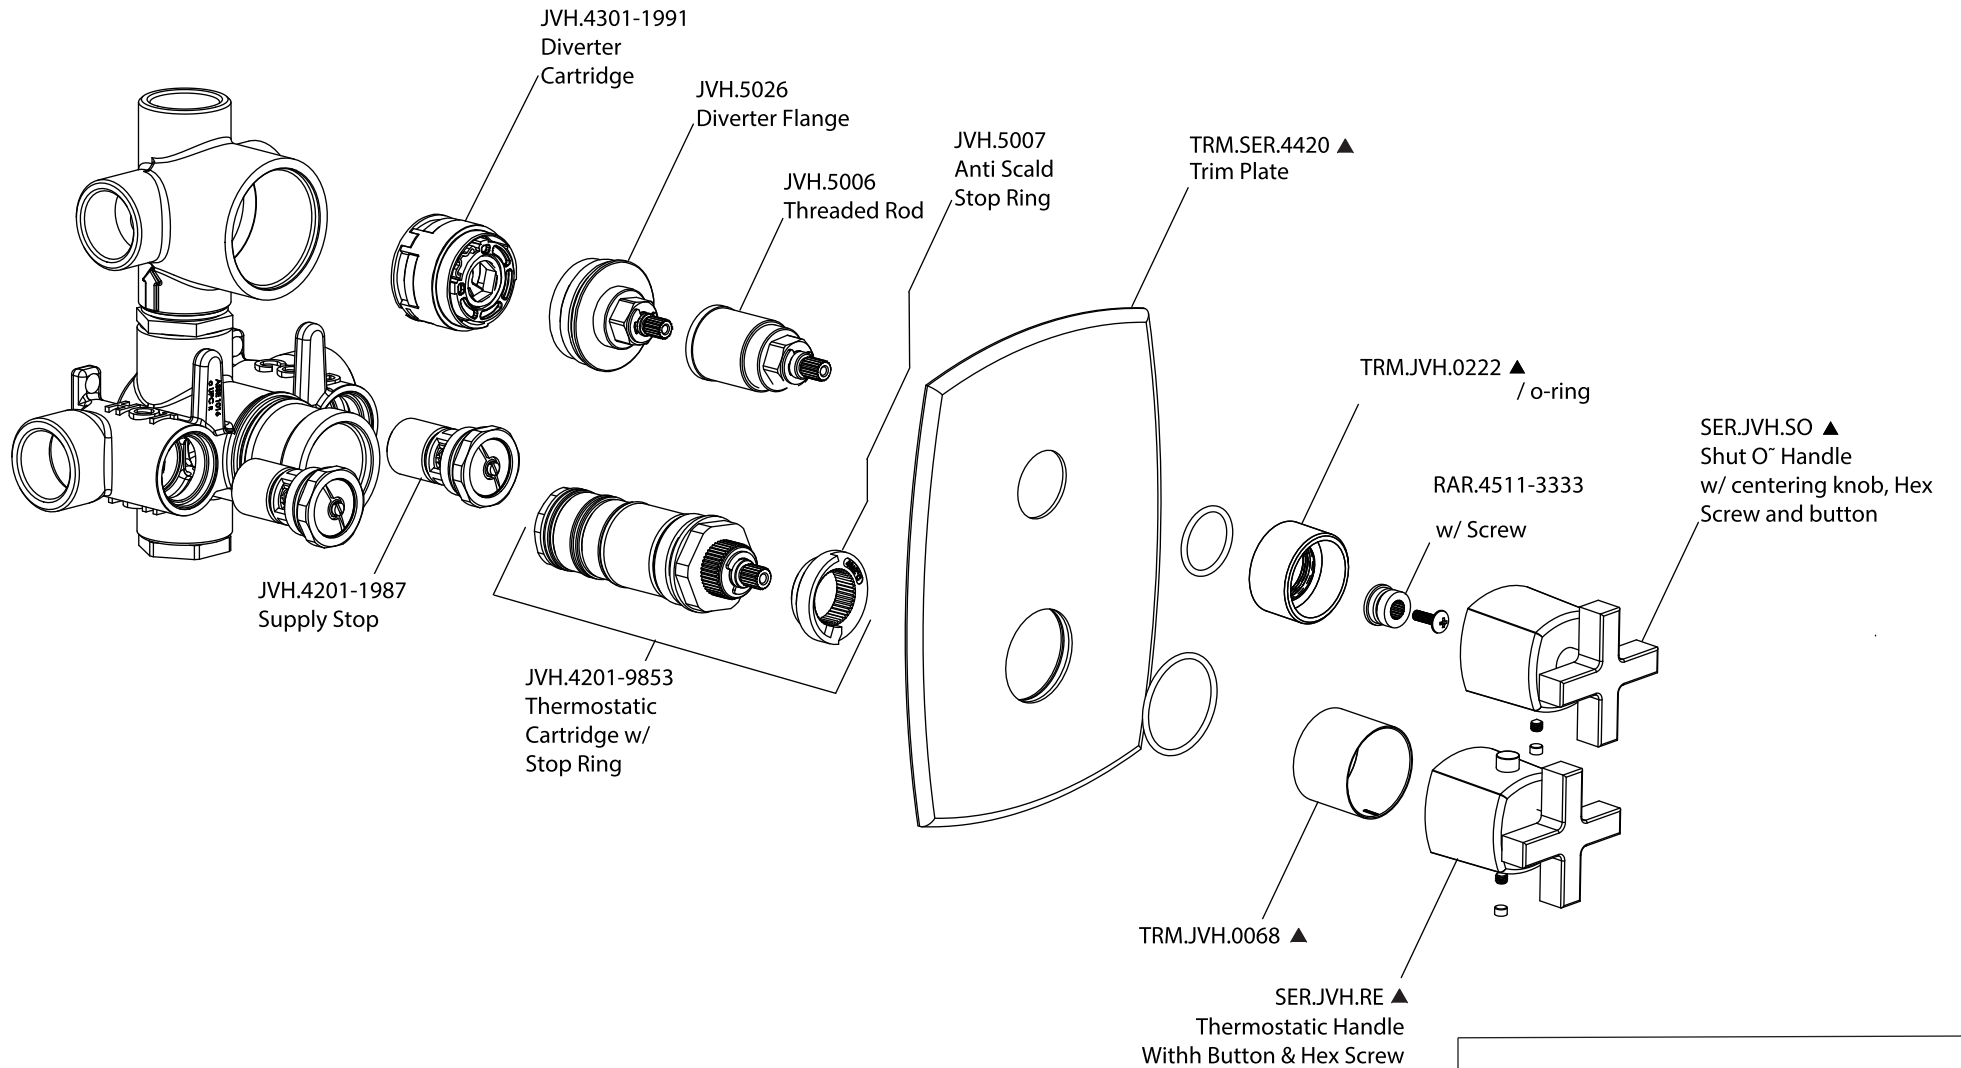

# Product Parts Breakdown

## Using JVH.4301F Valve

SER.4301

# Product Parts Breakdown Using JVH.4301 Valve

**FLUSSO**  
LUXURY PLUMBING FIXTURES

SER.4301