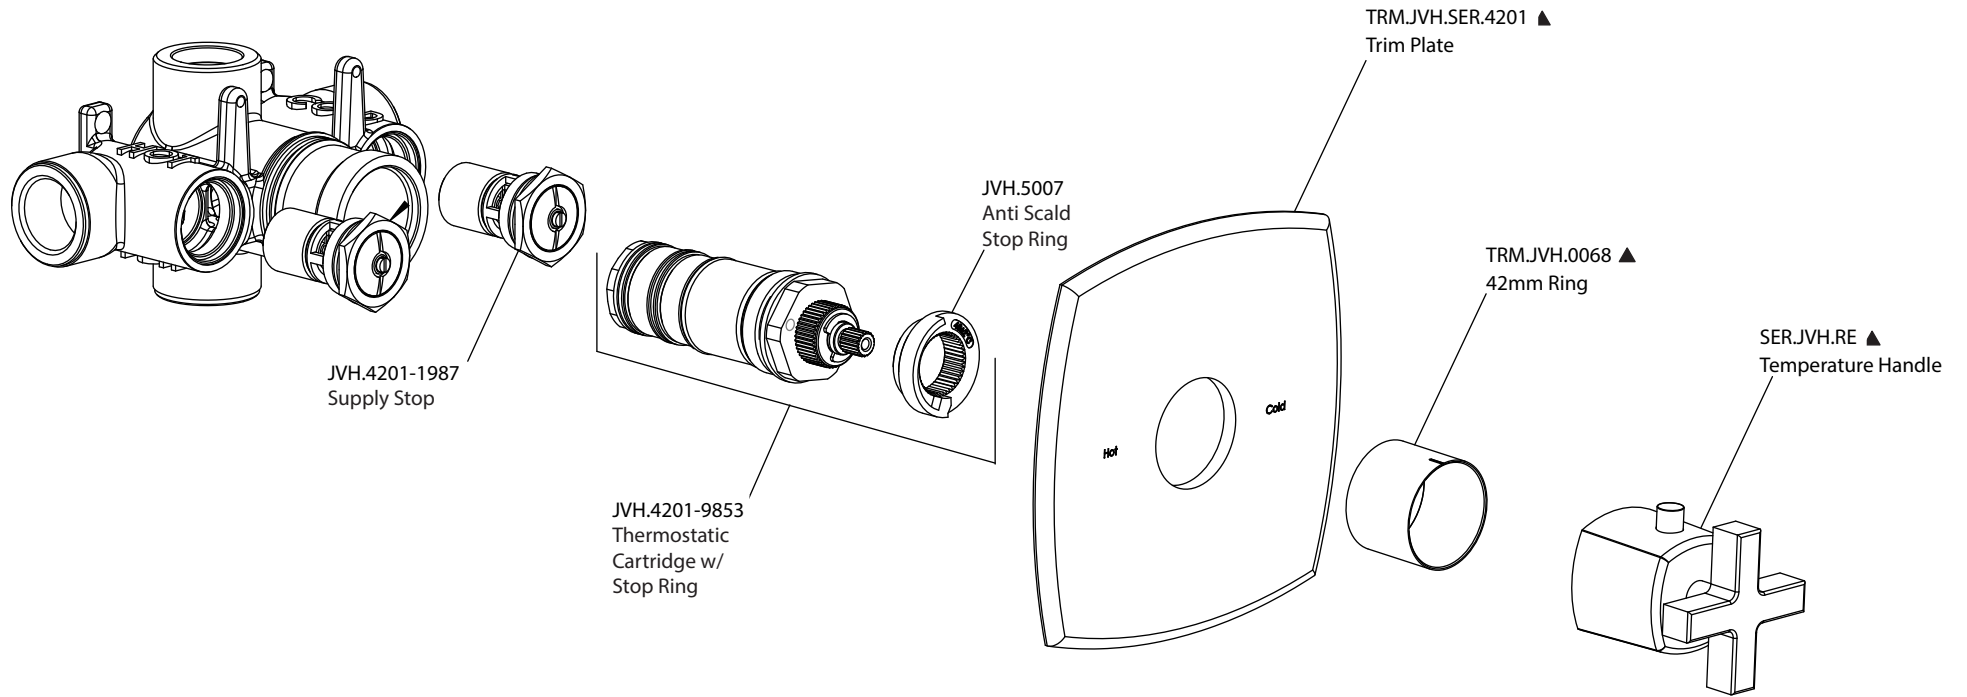

# Product Parts Breakdown

 **FLUSSO**  
LUXURY PLUMBING FIXTURES

SER.4201