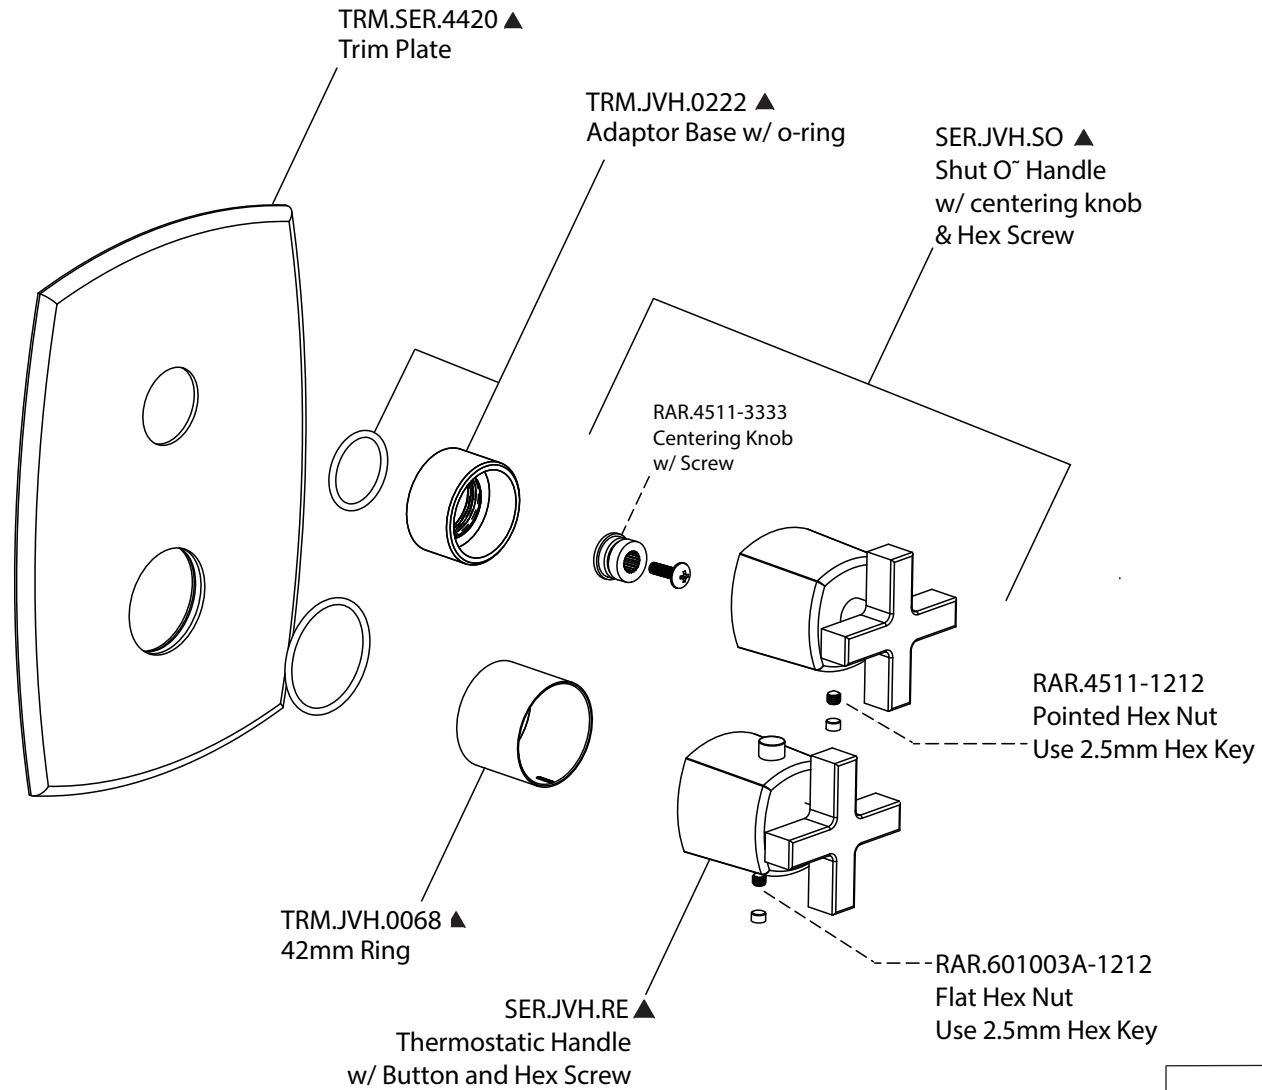

# Product Parts Breakdown

 **FLUSSO**  
LUXURY PLUMBING FIXTURES

SER.4000T