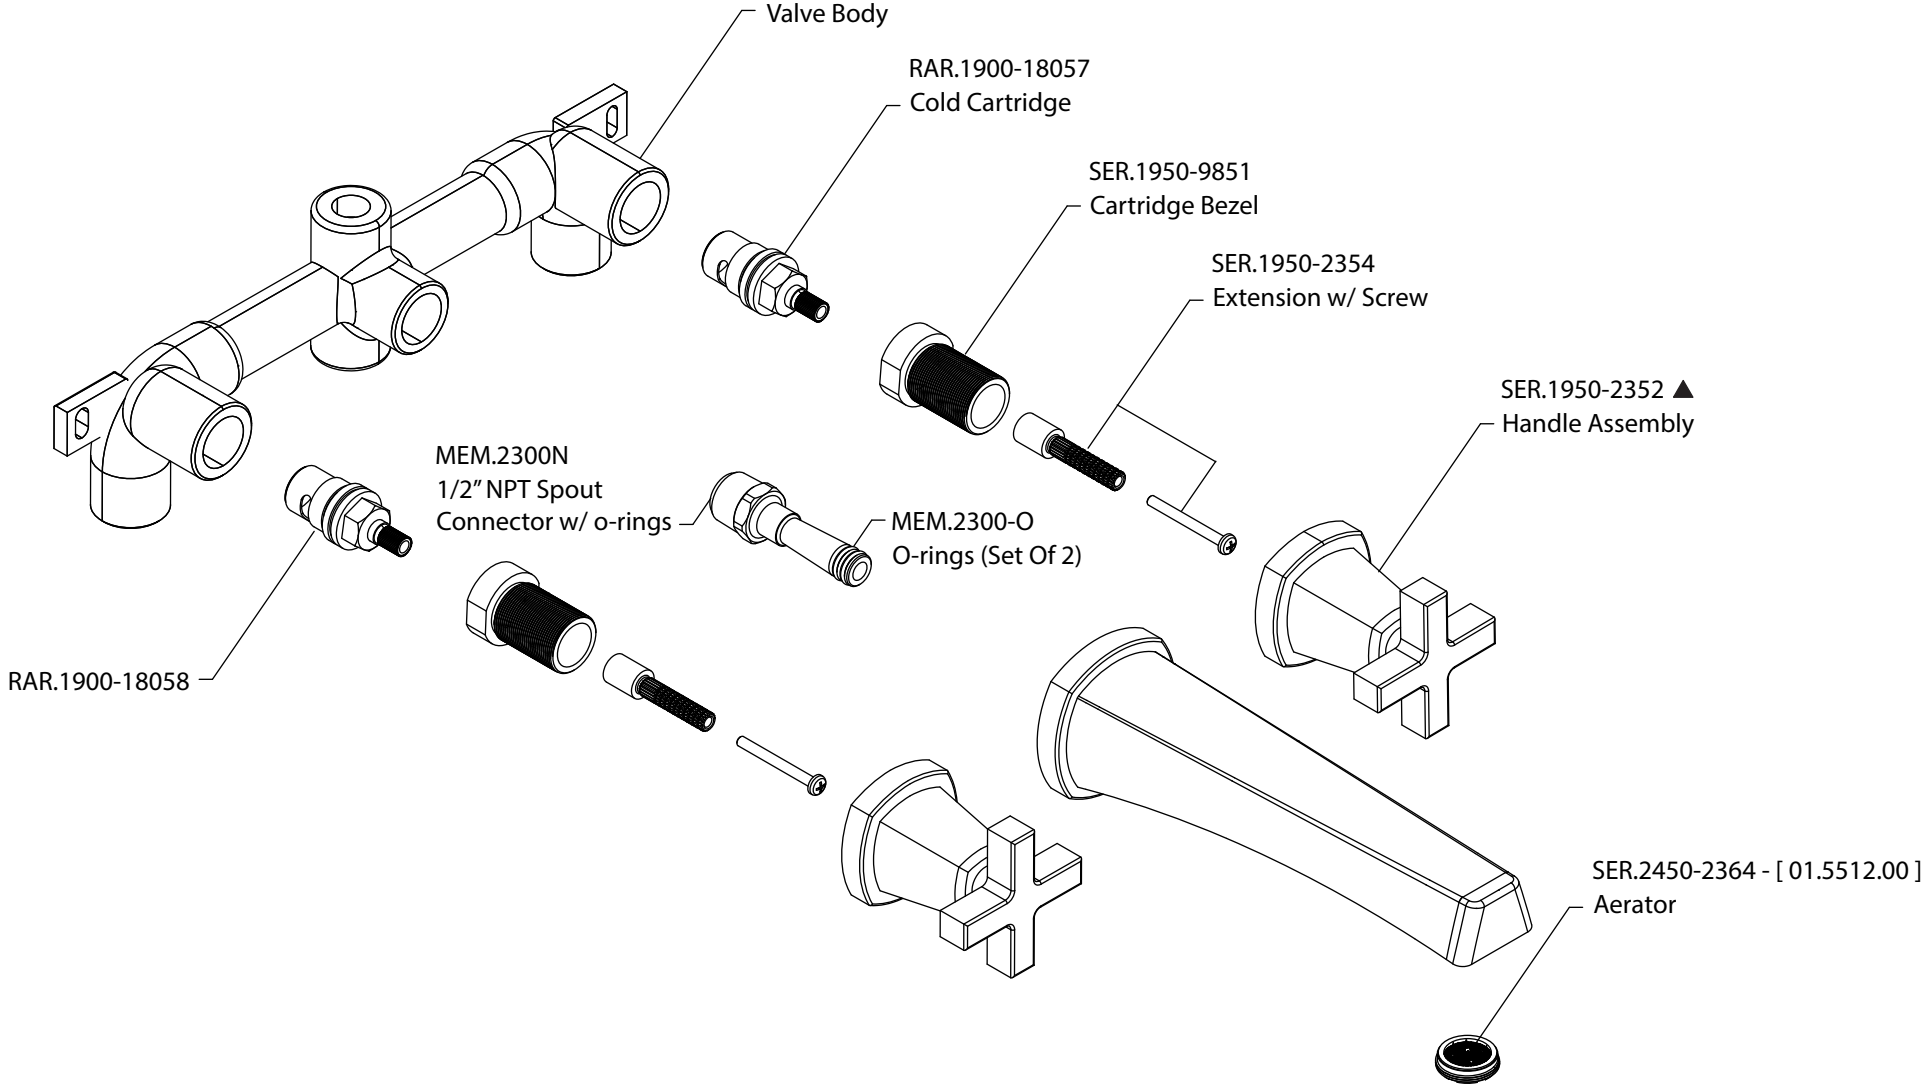

# Product Parts Breakdown

**FLUSSO**  
LUXURY PLUMBING FIXTURES

SER.2450

Ver 2.56