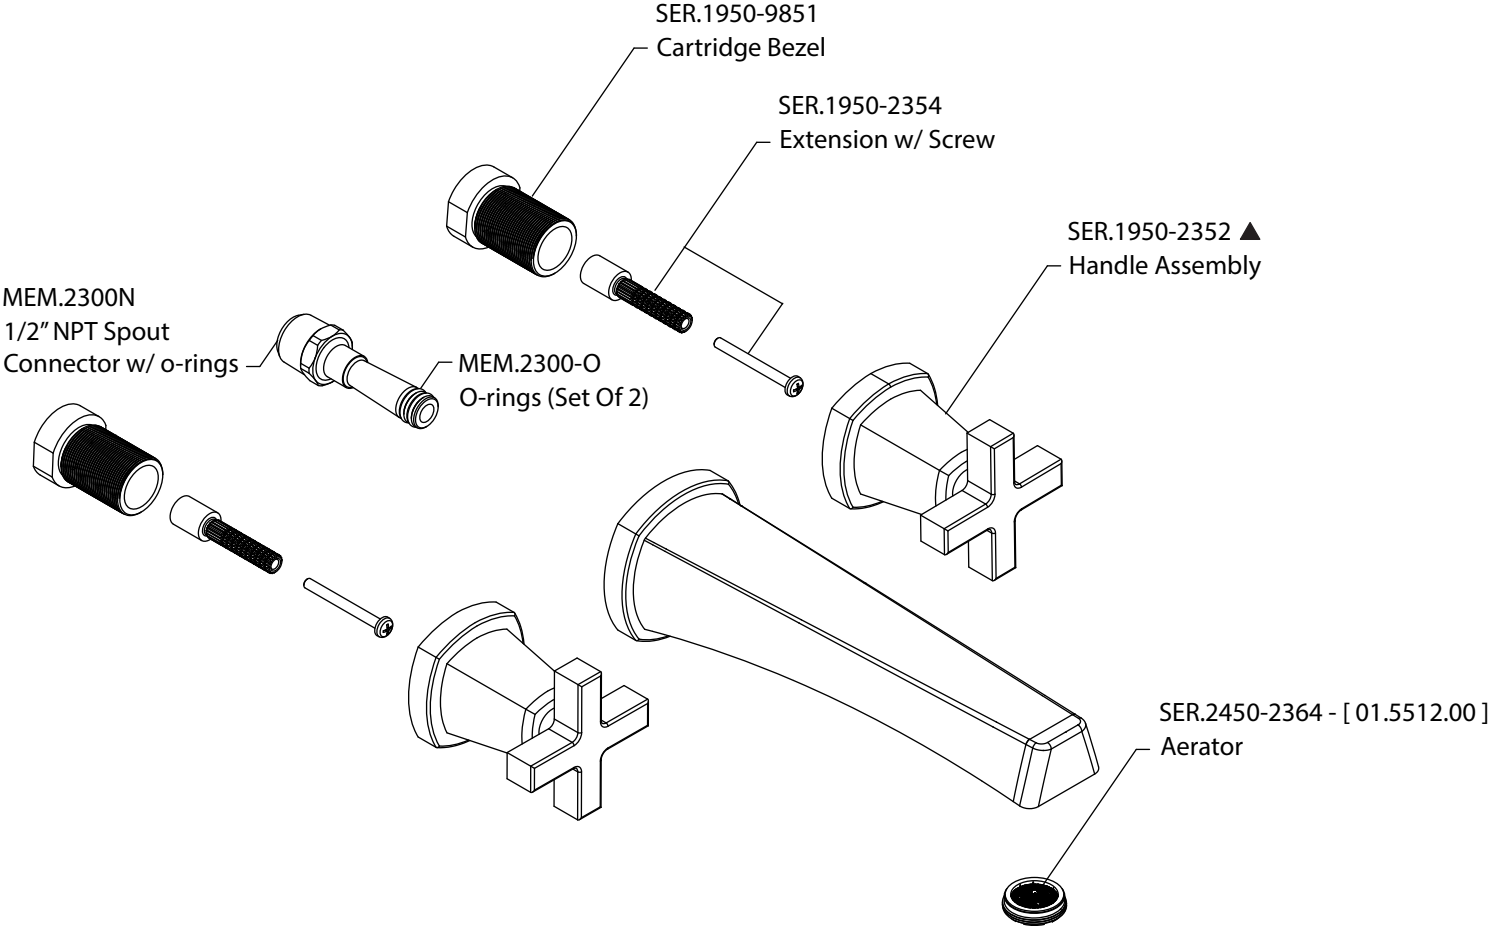

Product Parts Breakdown

FLUSSO
LUXURY PLUMBING FIXTURES

SER.2450T

Ver 2.55