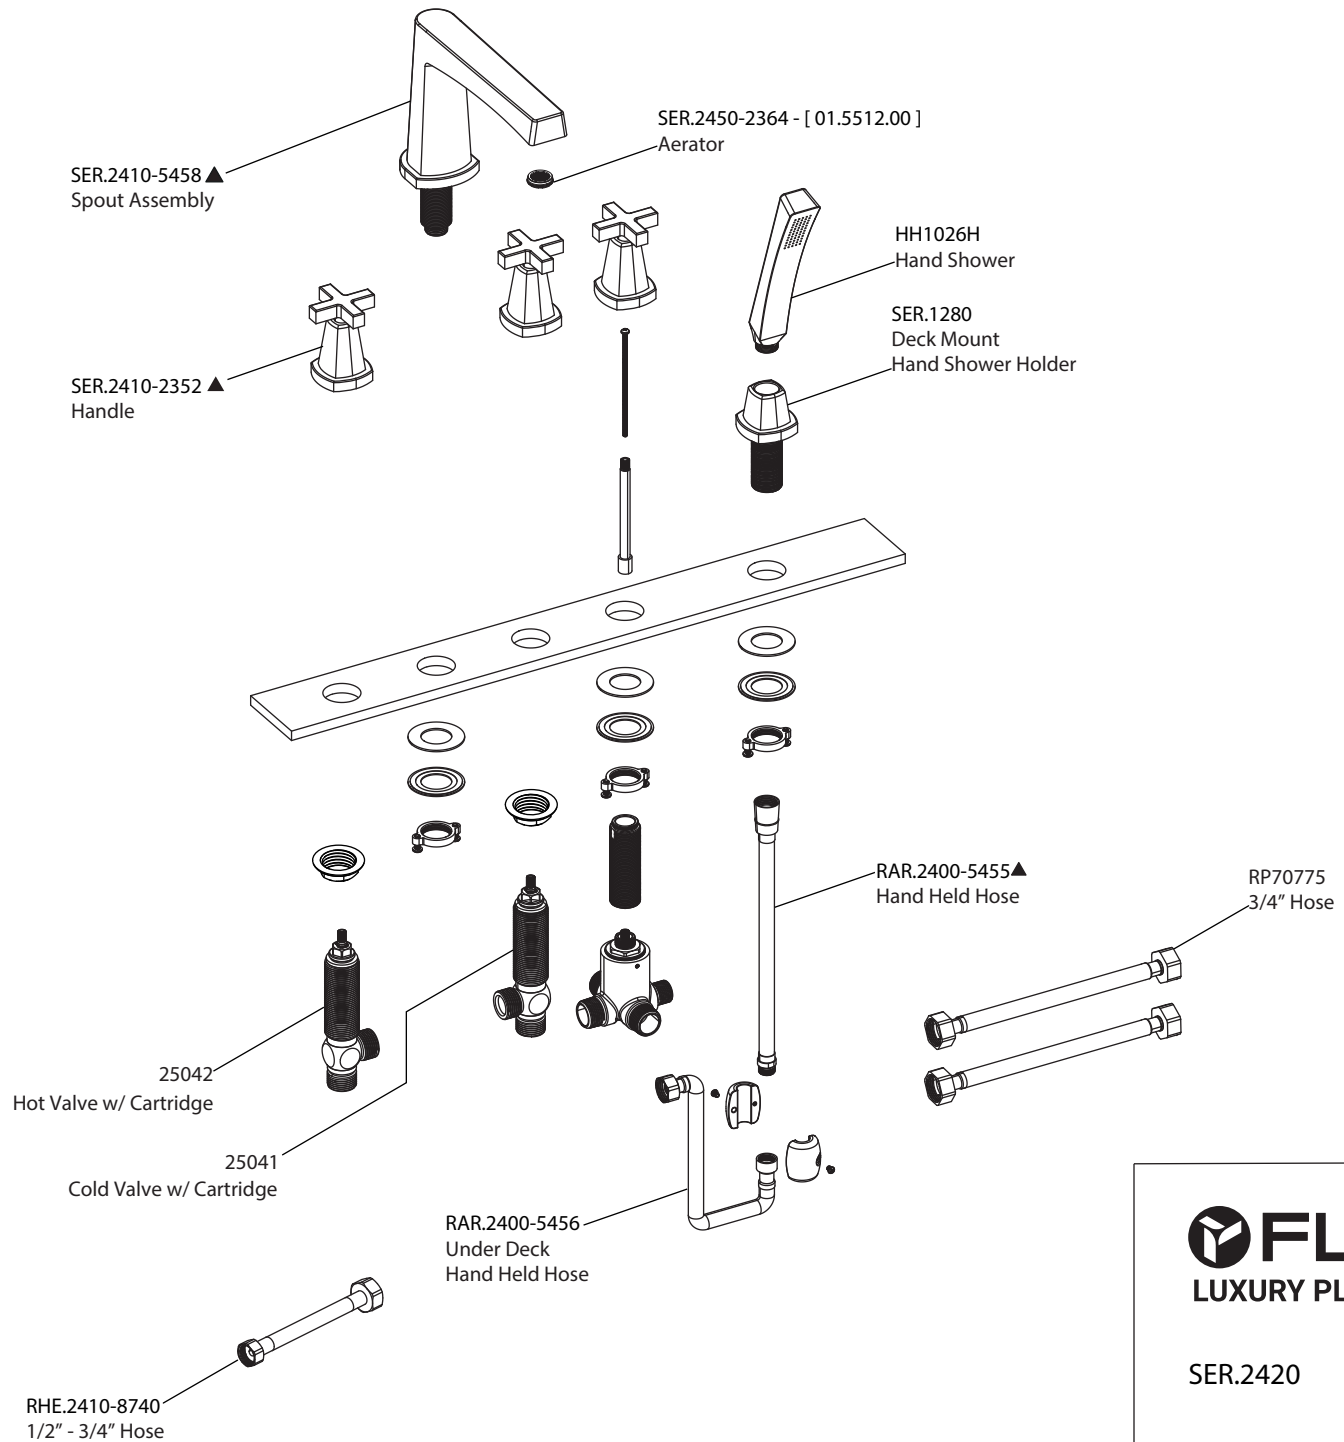

Product Parts Breakdown

FLUSSO
LUXURY PLUMBING FIXTURES

SER.2420