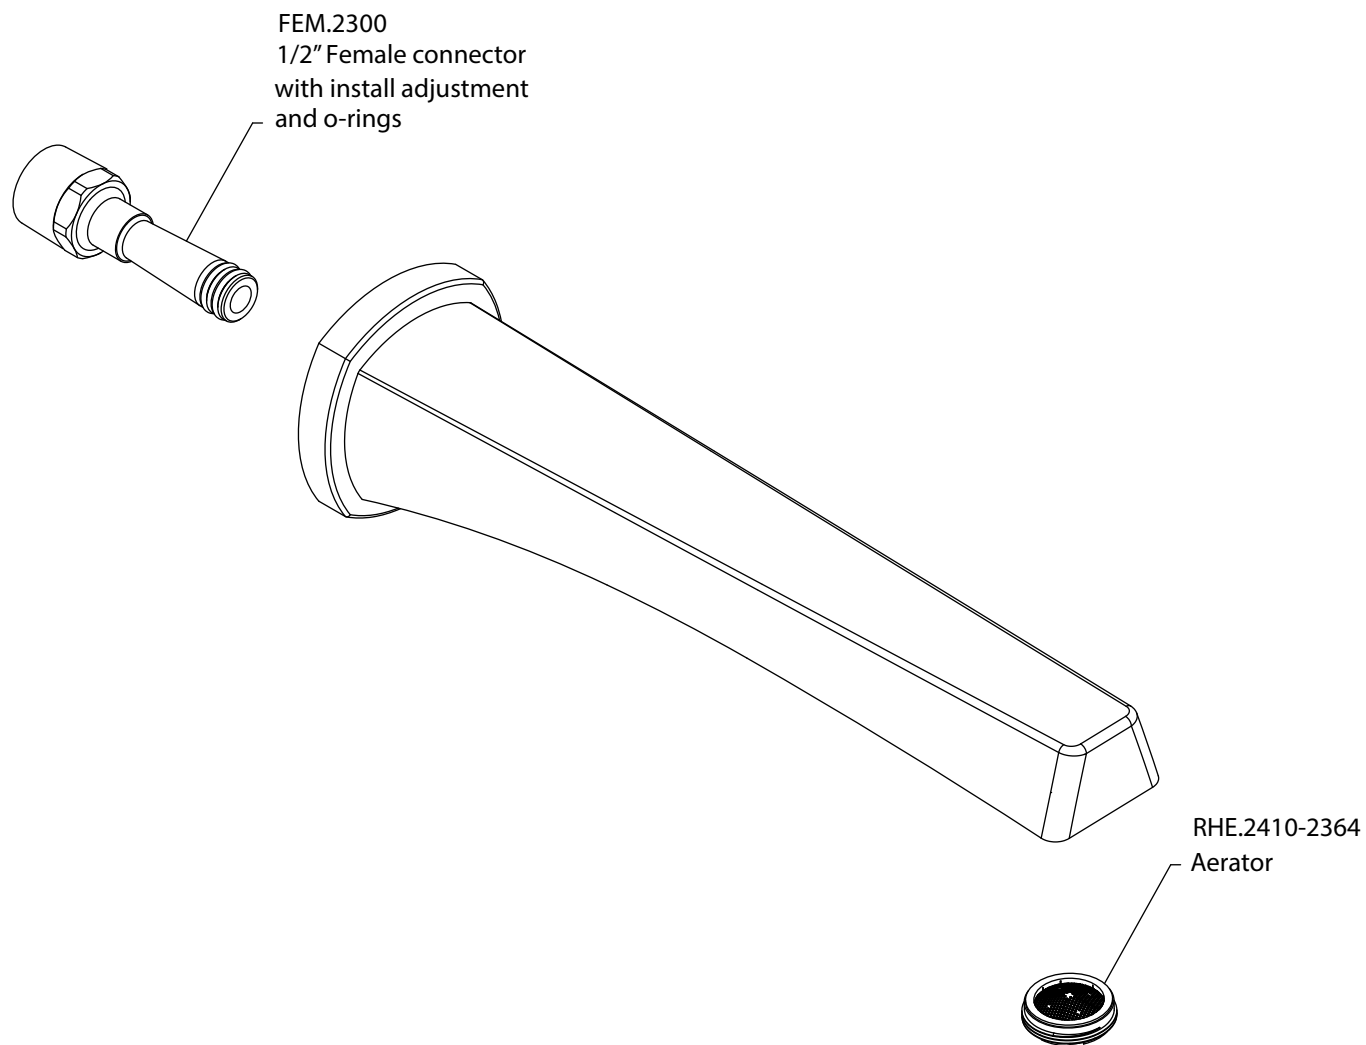

Product Parts Breakdown

 **FLUSSO**
LUXURY PLUMBING FIXTURES

SER.2300

Ver 2.53