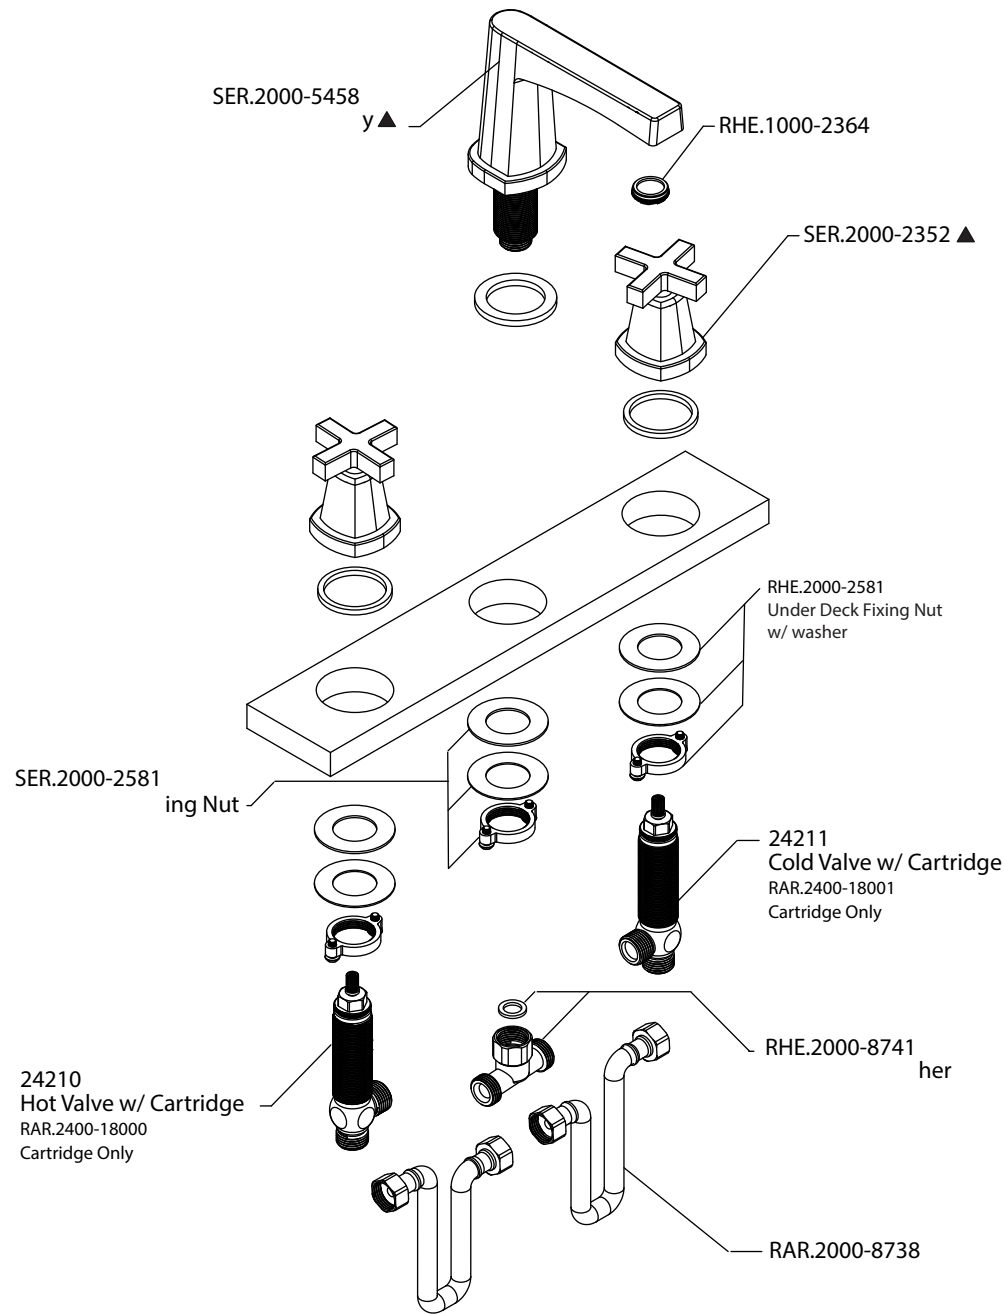

Product Parts Breakdown

FLUSSO
LUXURY PLUMBING FIXTURES

SER.2000