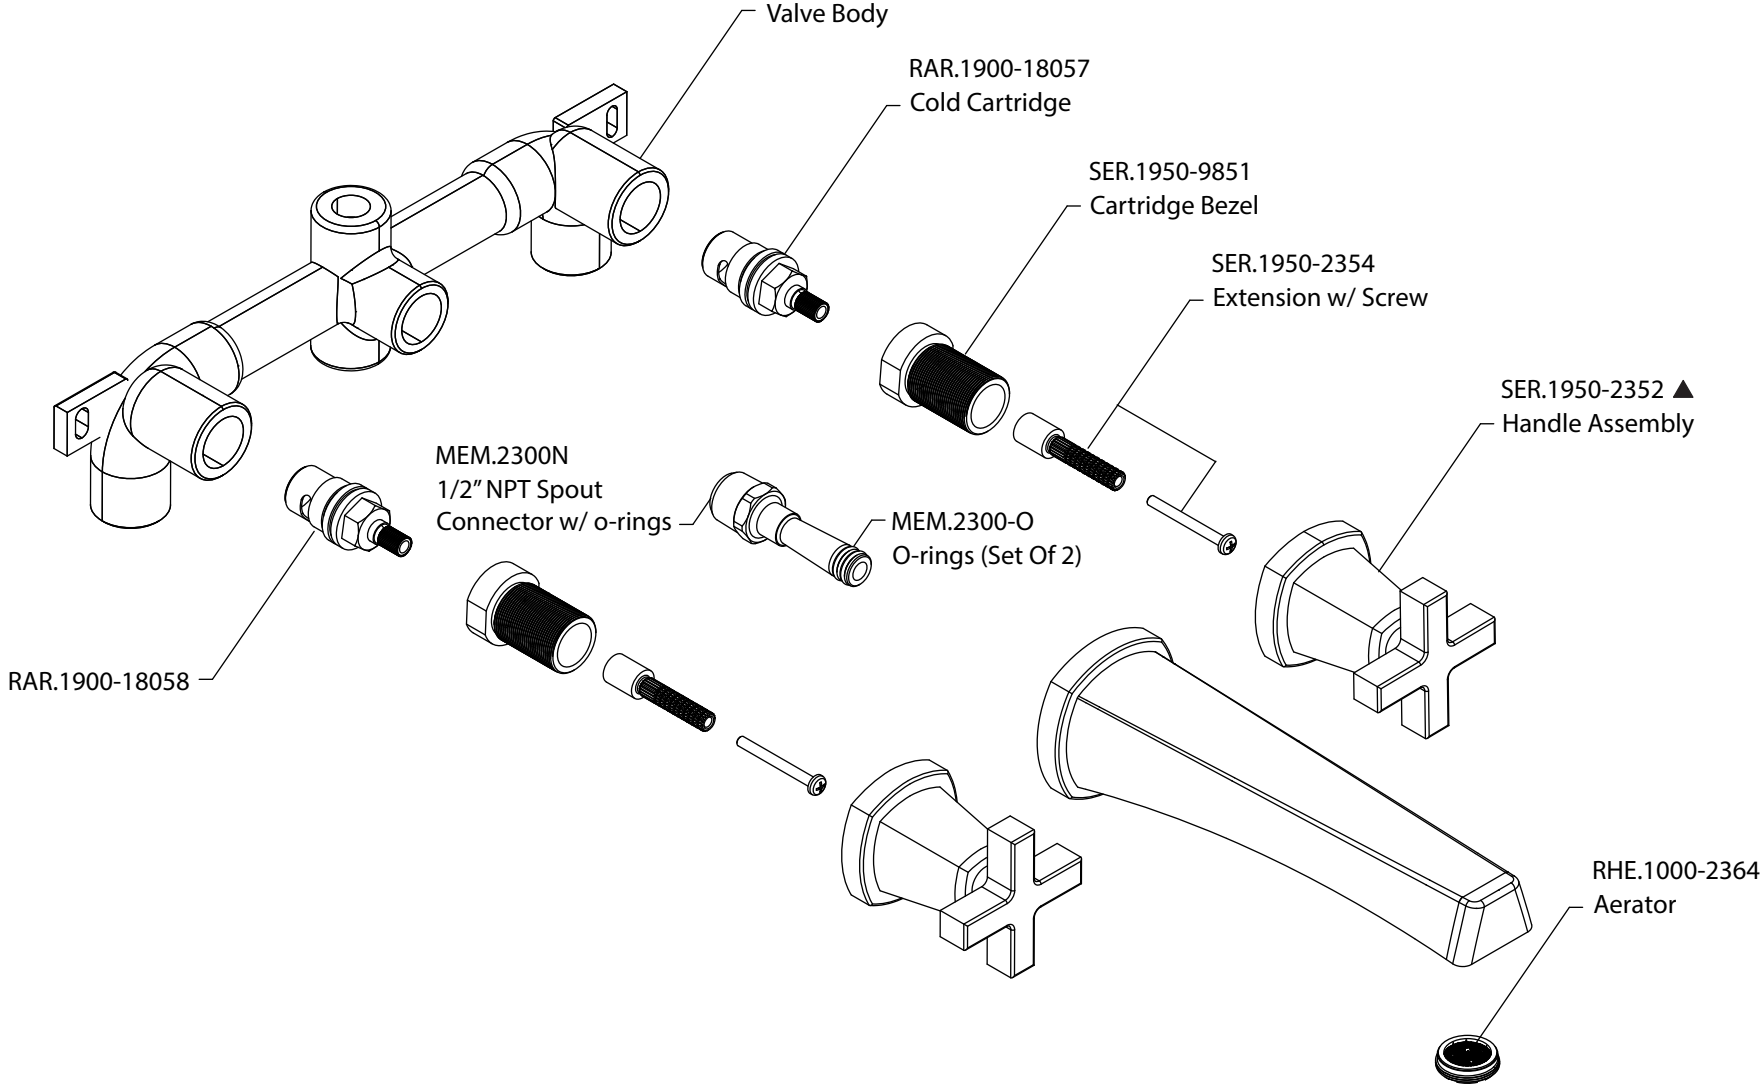

Product Parts Breakdown

FLUSSO
LUXURY PLUMBING FIXTURES

SER.1950

Ver 2.54