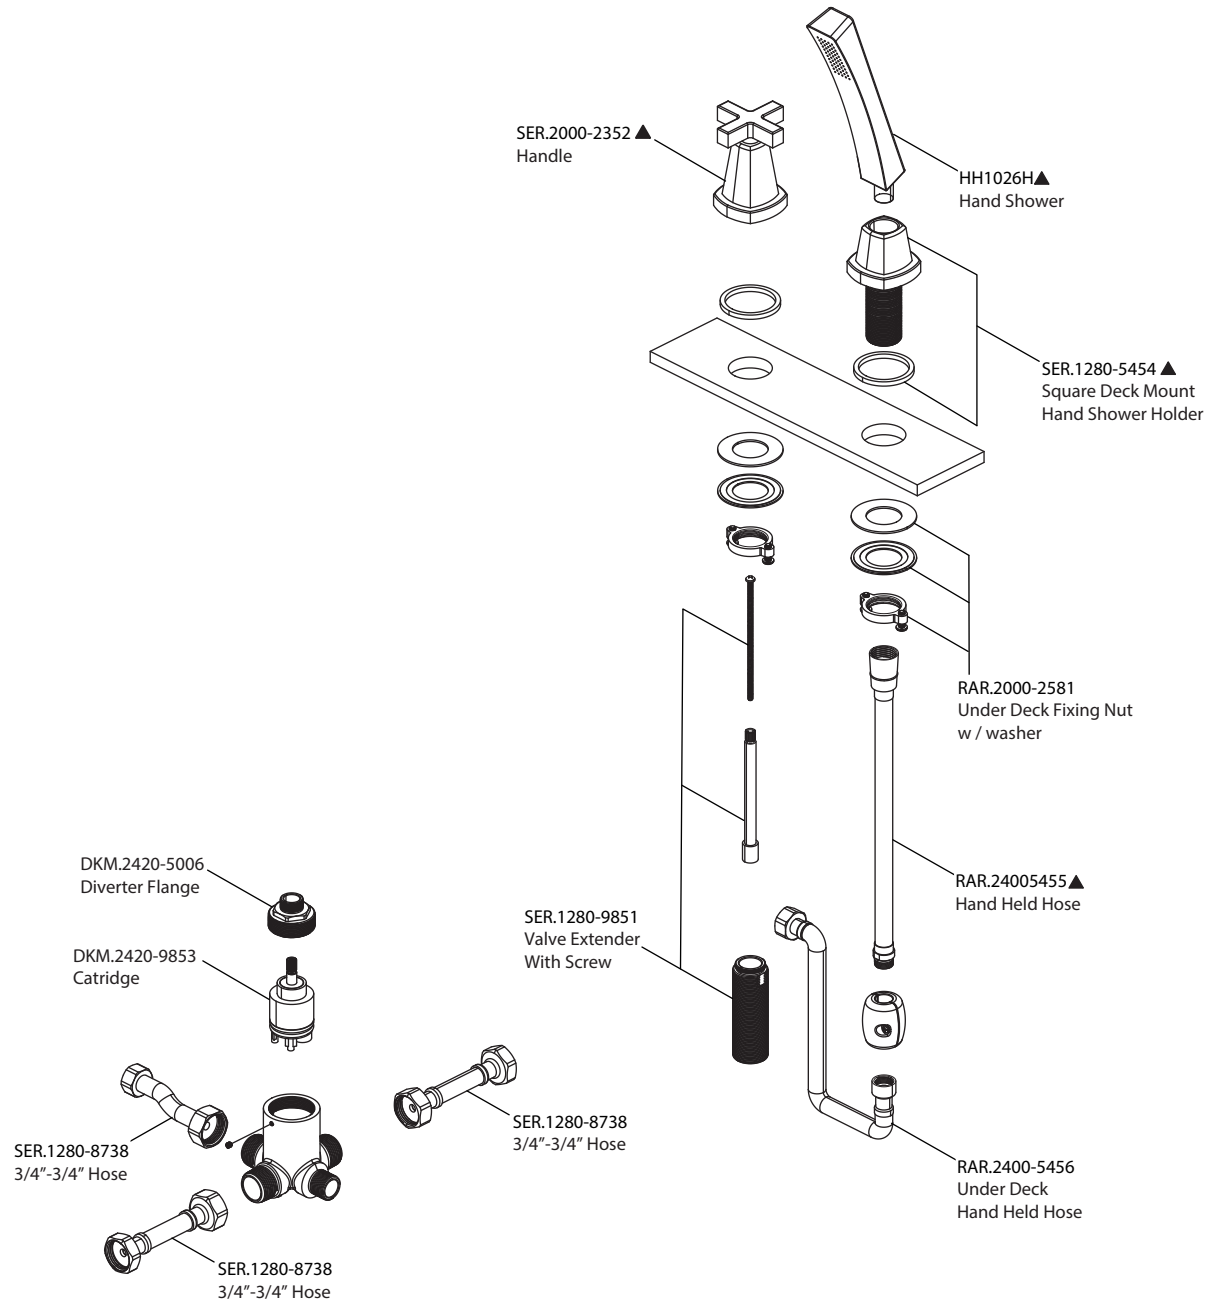

# Product Parts Breakdown

**FLUSSO**  
LUXURY PLUMBING FIXTURES

SER.1280