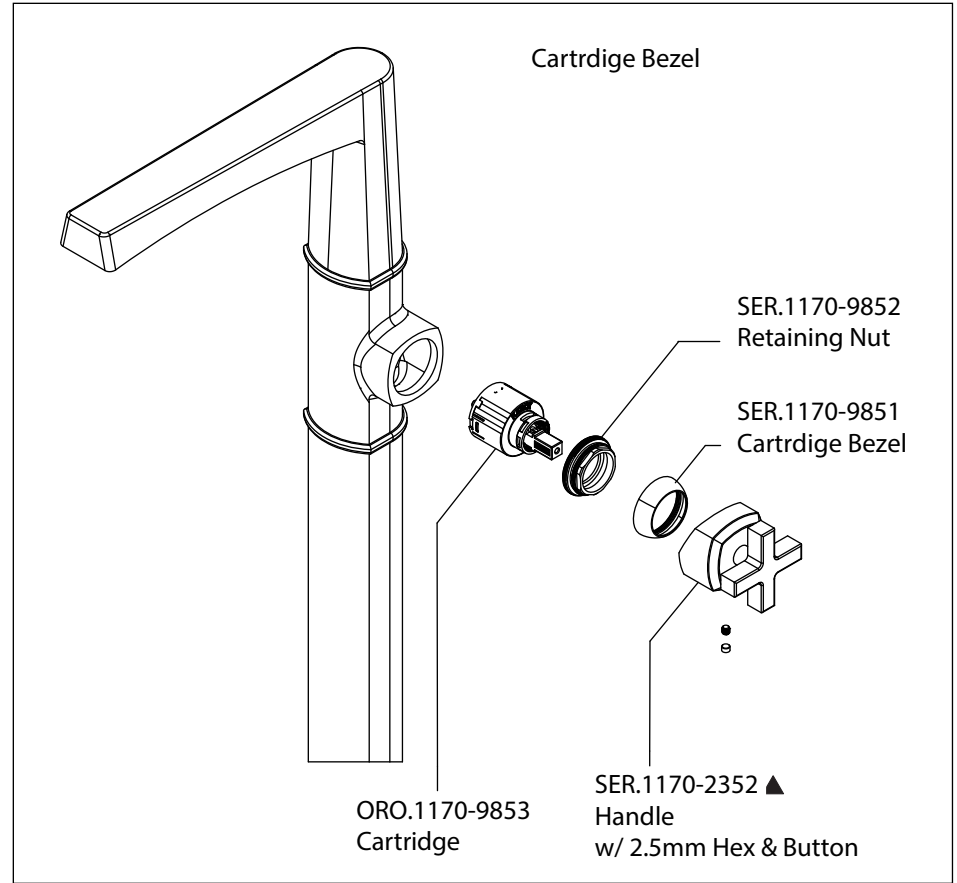

Product Parts Breakdown

FLUSSO
LUXURY PLUMBING FIXTURES

SER.1170

Ver 2.57