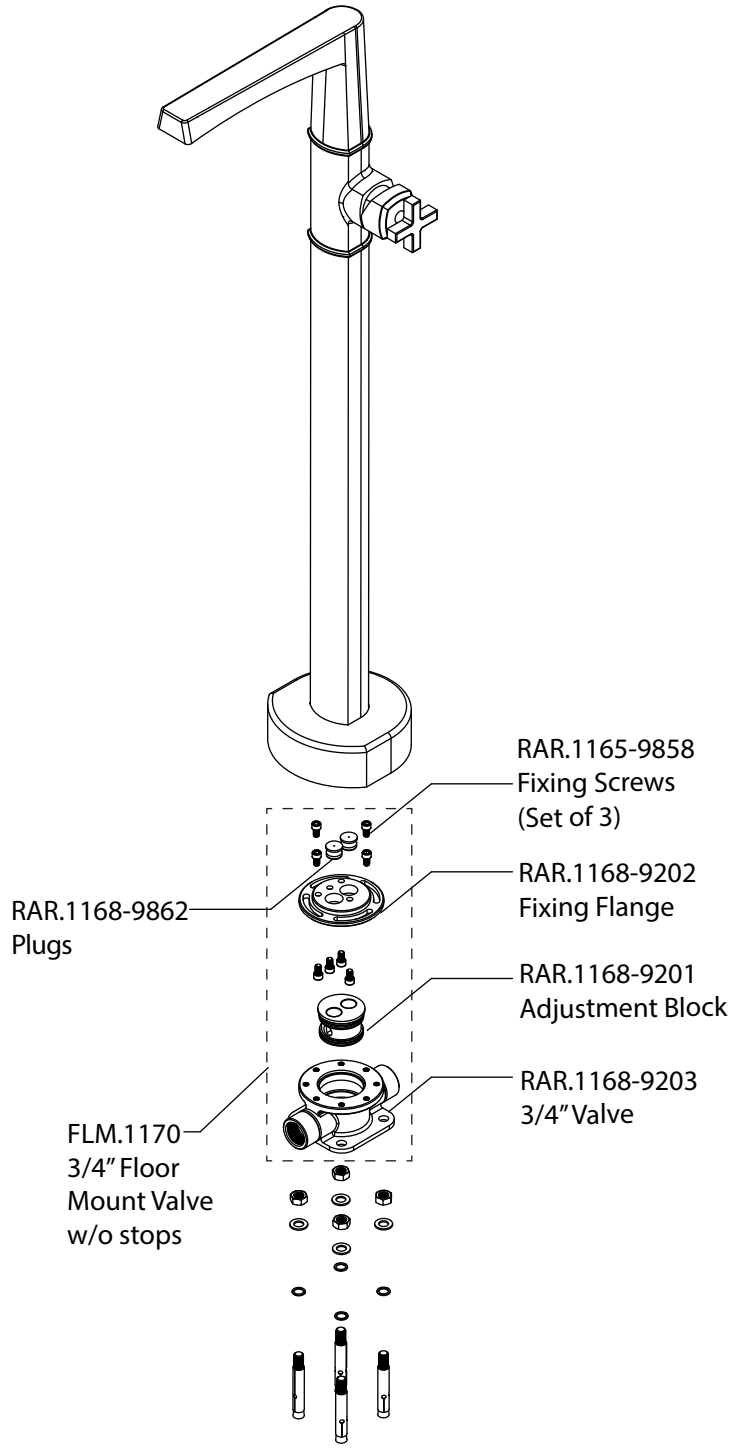

Product Parts Breakdown

FLUSSO
LUXURY PLUMBING FIXTURES

SER.1170

Ver 2.57