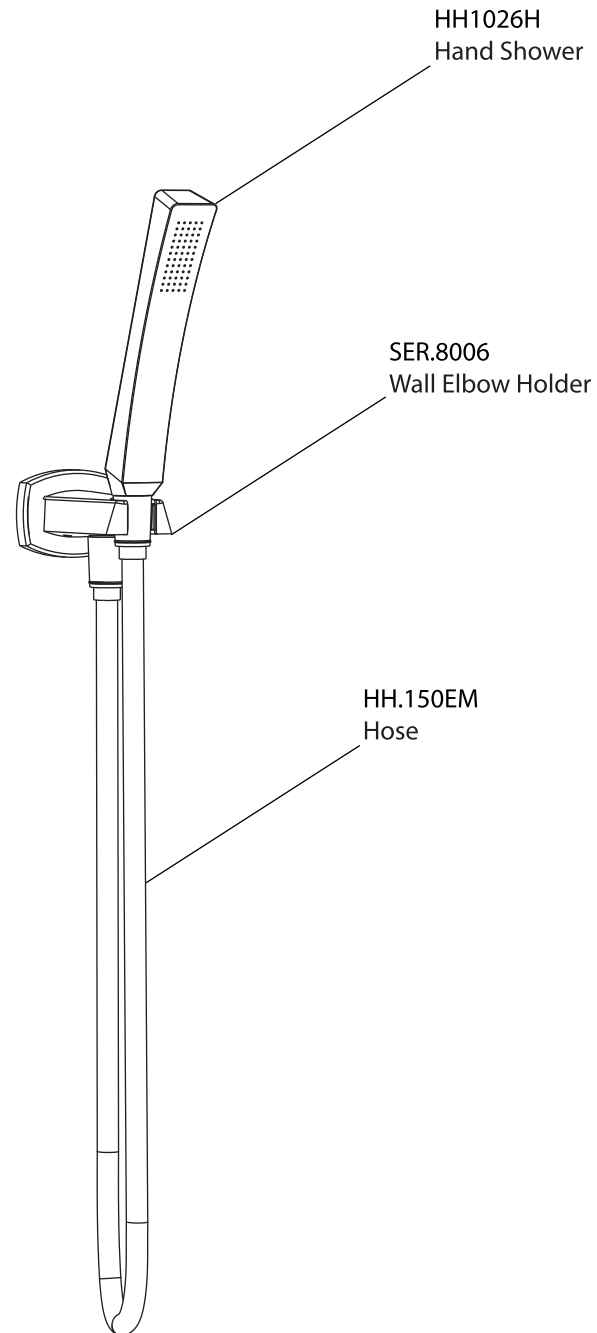

# Product Parts Breakdown

 **FLUSSO**  
LUXURY PLUMBING FIXTURES

SER.1026

Ver 2.55

# Product Parts Breakdown

▲ Specify Finish

HH1026H  
Hand Shower

 **FLUSSO**  
LUXURY PLUMBING FIXTURES

HH1026H

Ver 2.55

# Product Parts Breakdown

 **FLUSSO**  
LUXURY PLUMBING FIXTURES

SER.8006

Ver 2.55