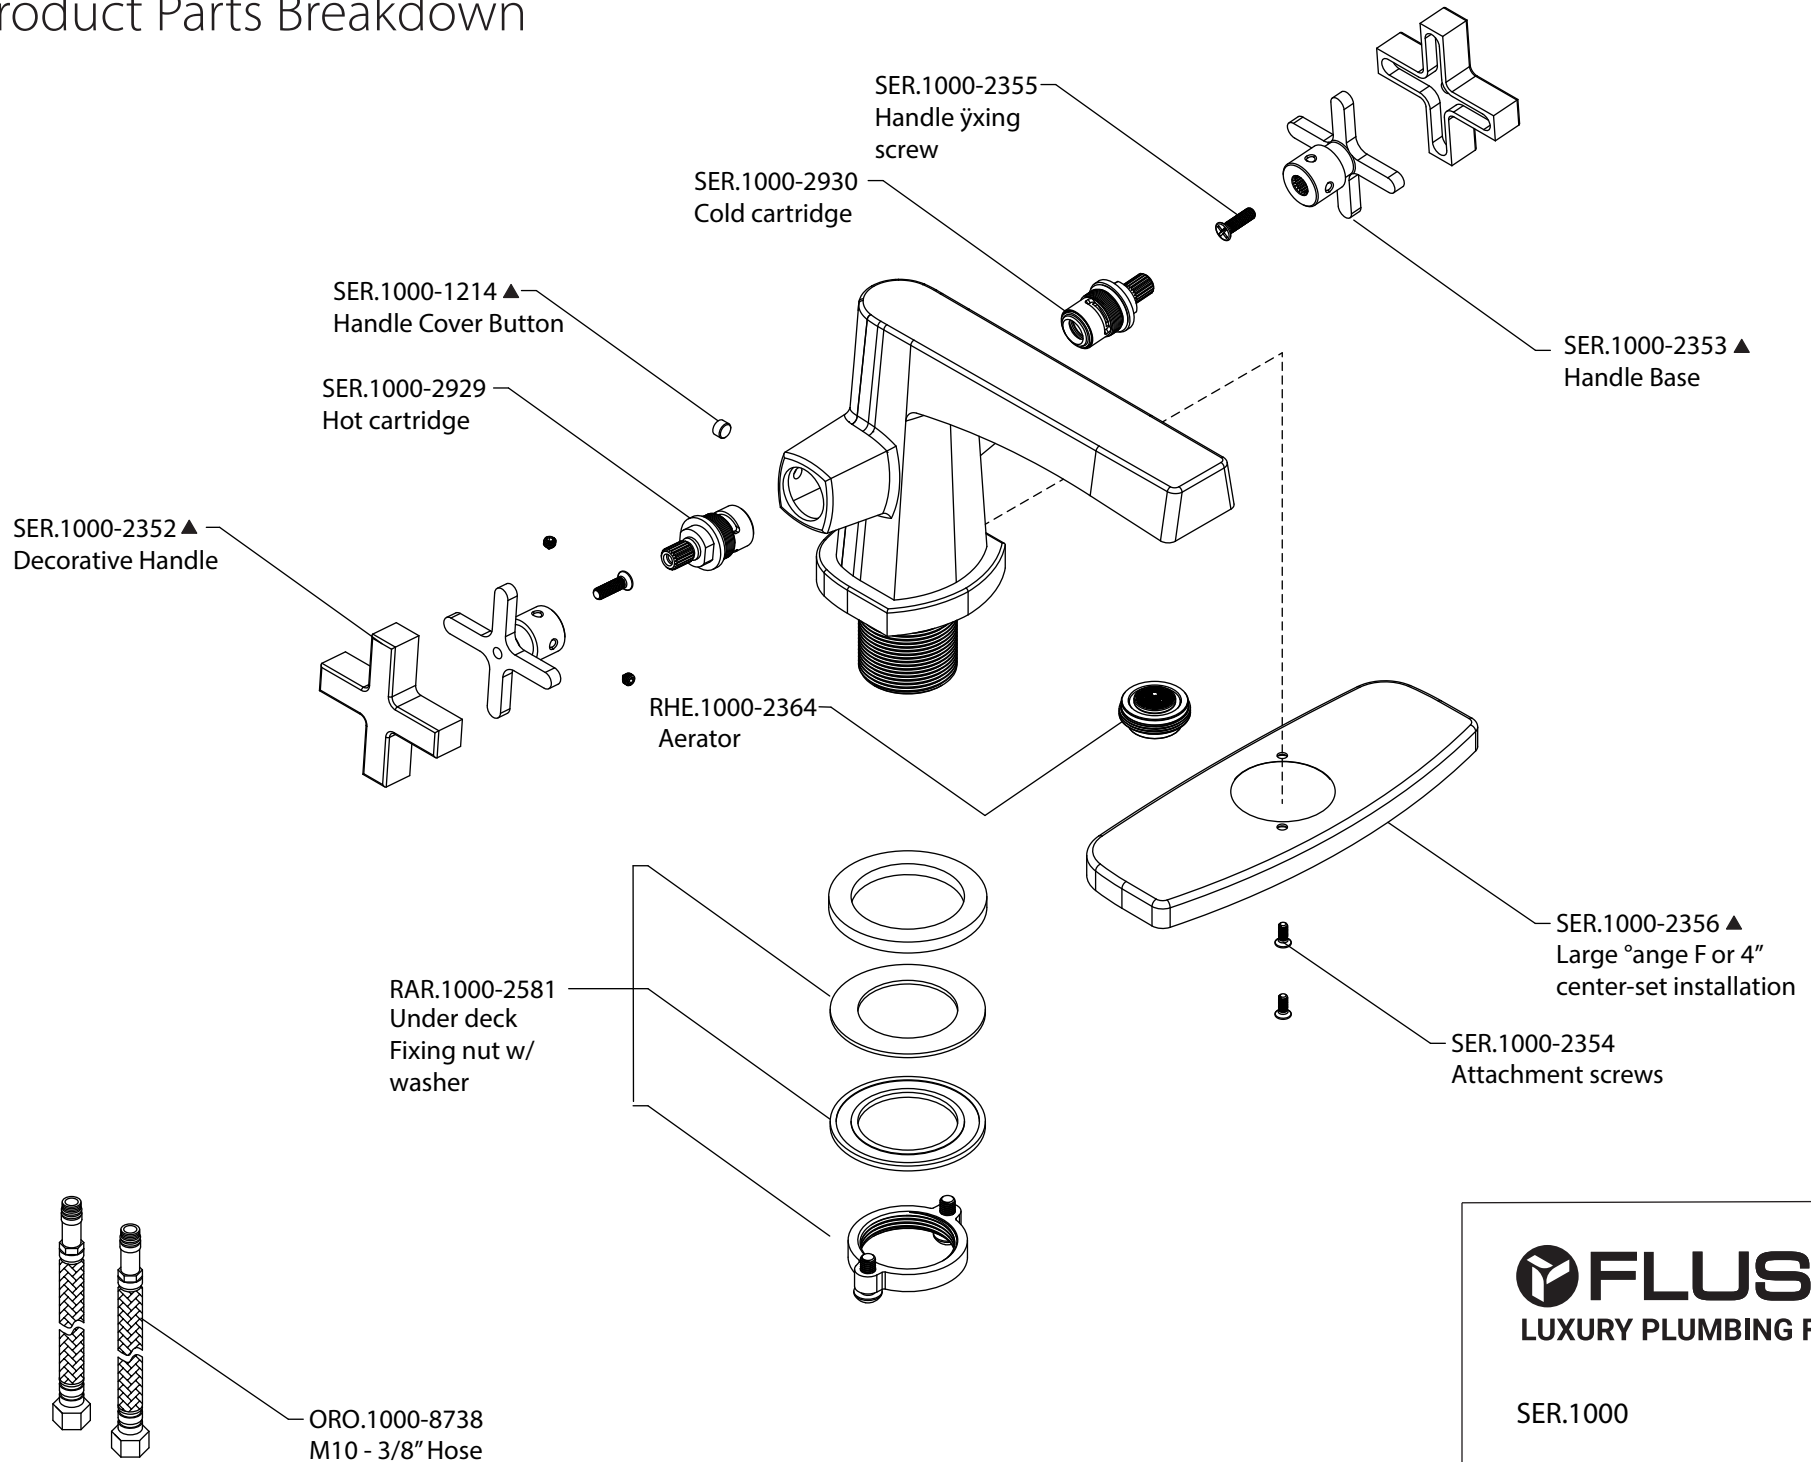

# Product Parts Breakdown

**FLUSSO**  
LUXURY PLUMBING FIXTURES

SER.1000