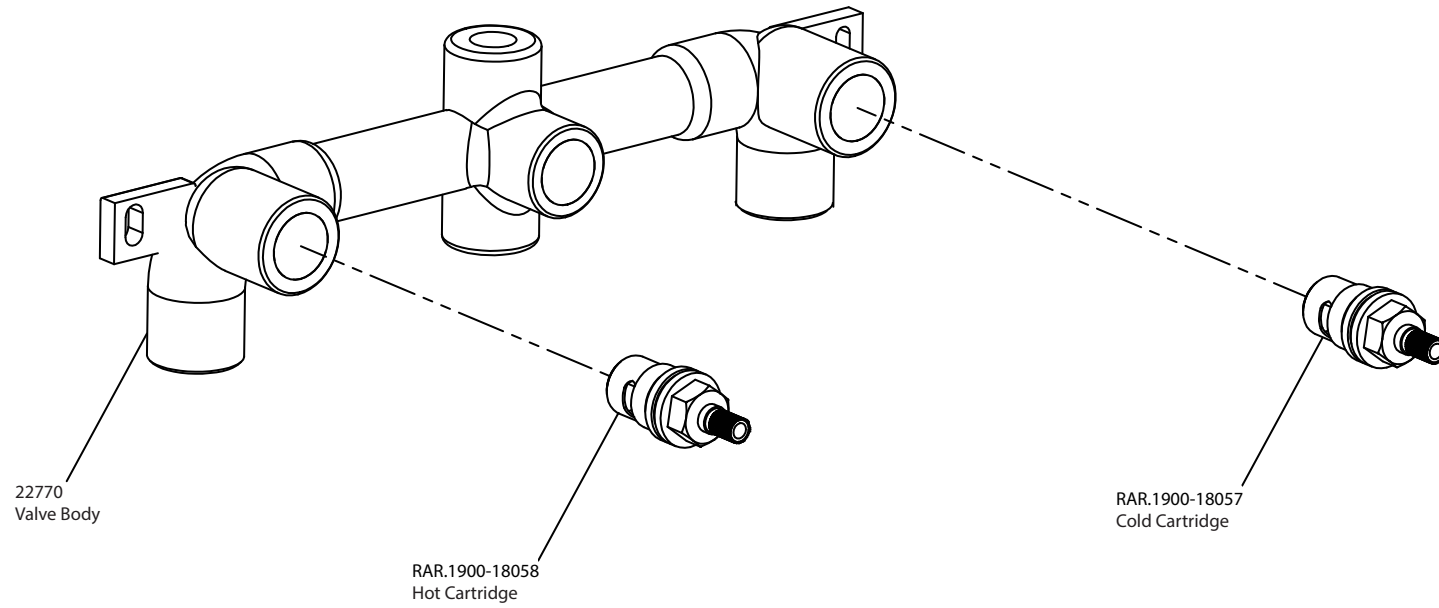

Product Parts Breakdown

 **FLUSSO**
LUXURY PLUMBING FIXTURES

WLM.1900

Ver 2.53