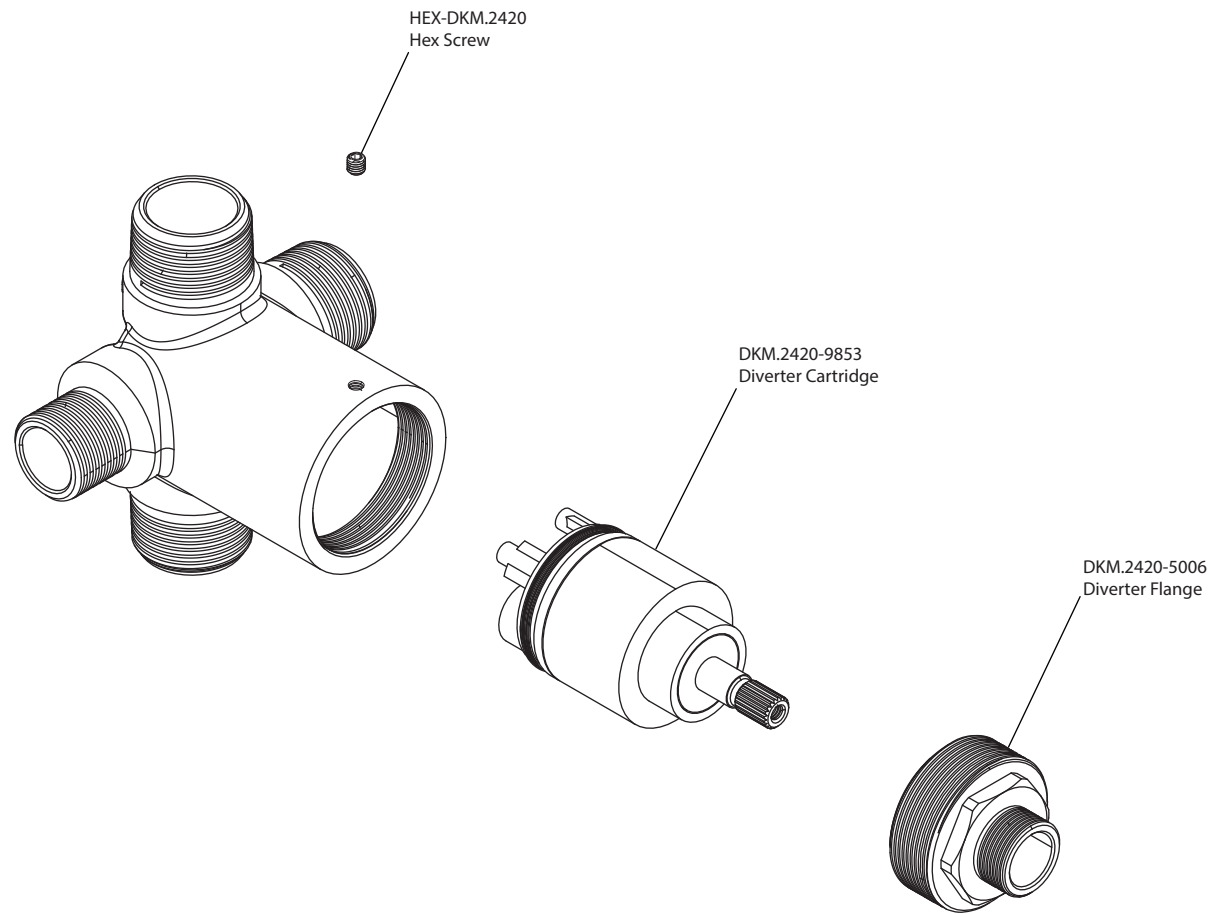

Product Parts Breakdown

 **FLUSSO**
LUXURY PLUMBING FIXTURES

DKM.2420

Ver 2.53