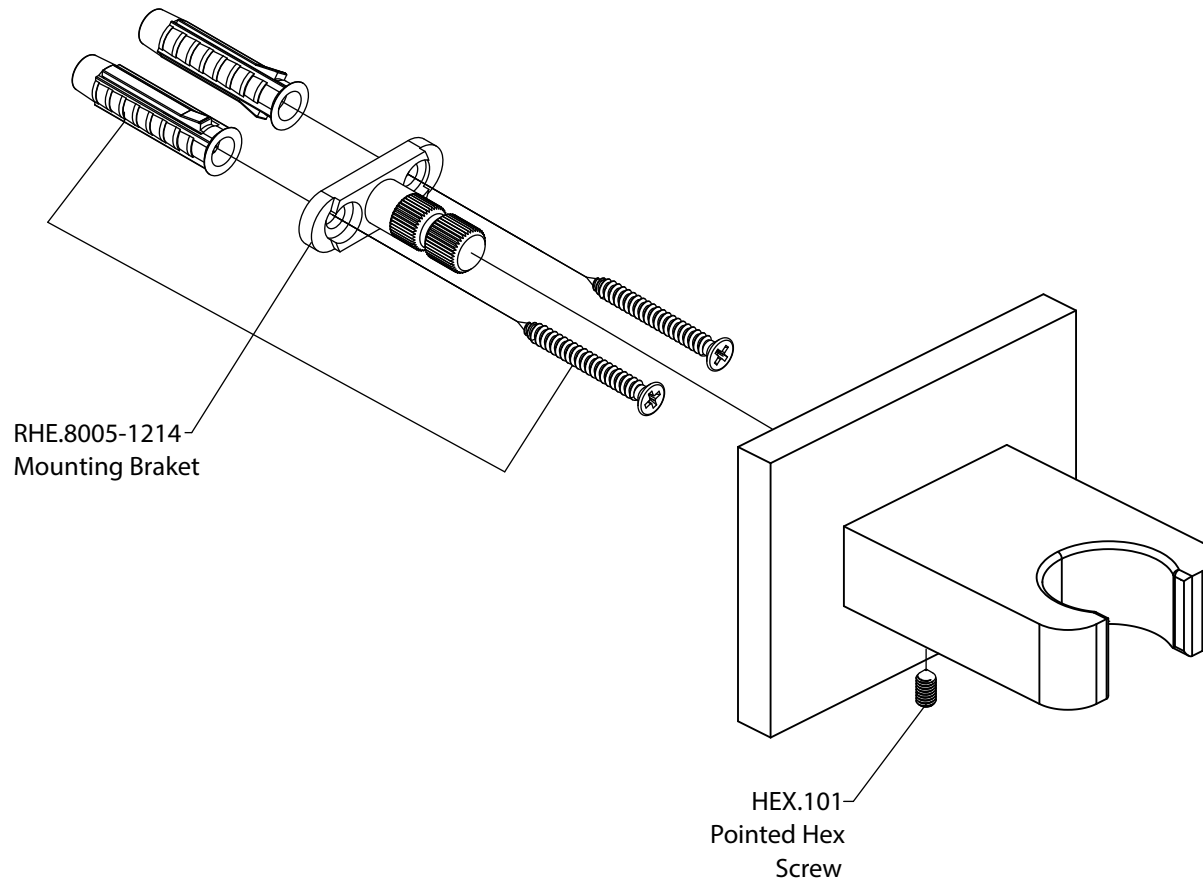

# Product Parts Breakdown

**Model No.**RHE.8005

**Ver** 2.53

**FLUSSO**  
LUXURY PLUMBING FIXTURES