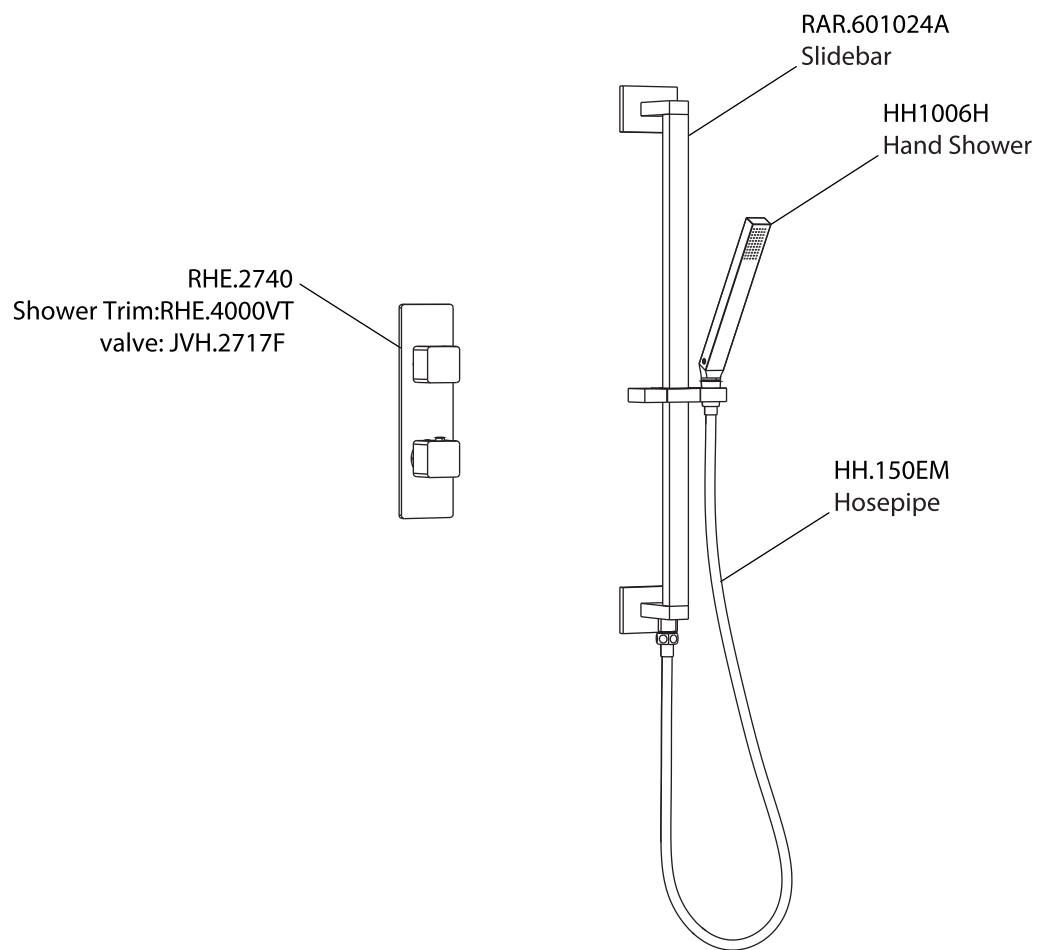

# Product Parts Breakdown

▲ Specify Finish

**Model No.**RHE.7350

**Ver** 2.53

**FLUSSO**  
LUXURY PLUMBING FIXTURES

# Product Parts Breakdown

▲ Specify Finish

**Model No.HH1060**

**Ver 2.53**

**FLUSSO**  
LUXURY PLUMBING FIXTURES

# Product Parts Breakdown

▲ Specify Finish

**Model No.**RHB.12C

**Ver** 2.53

**FLUSSO**  
LUXURY PLUMBING FIXTURES

# Product Parts Breakdown

<b>Model No.</b> RHE.4000VT	<b>Ver</b> 2.58
 <b>FLUSSO</b> LUXURY PLUMBING FIXTURES	