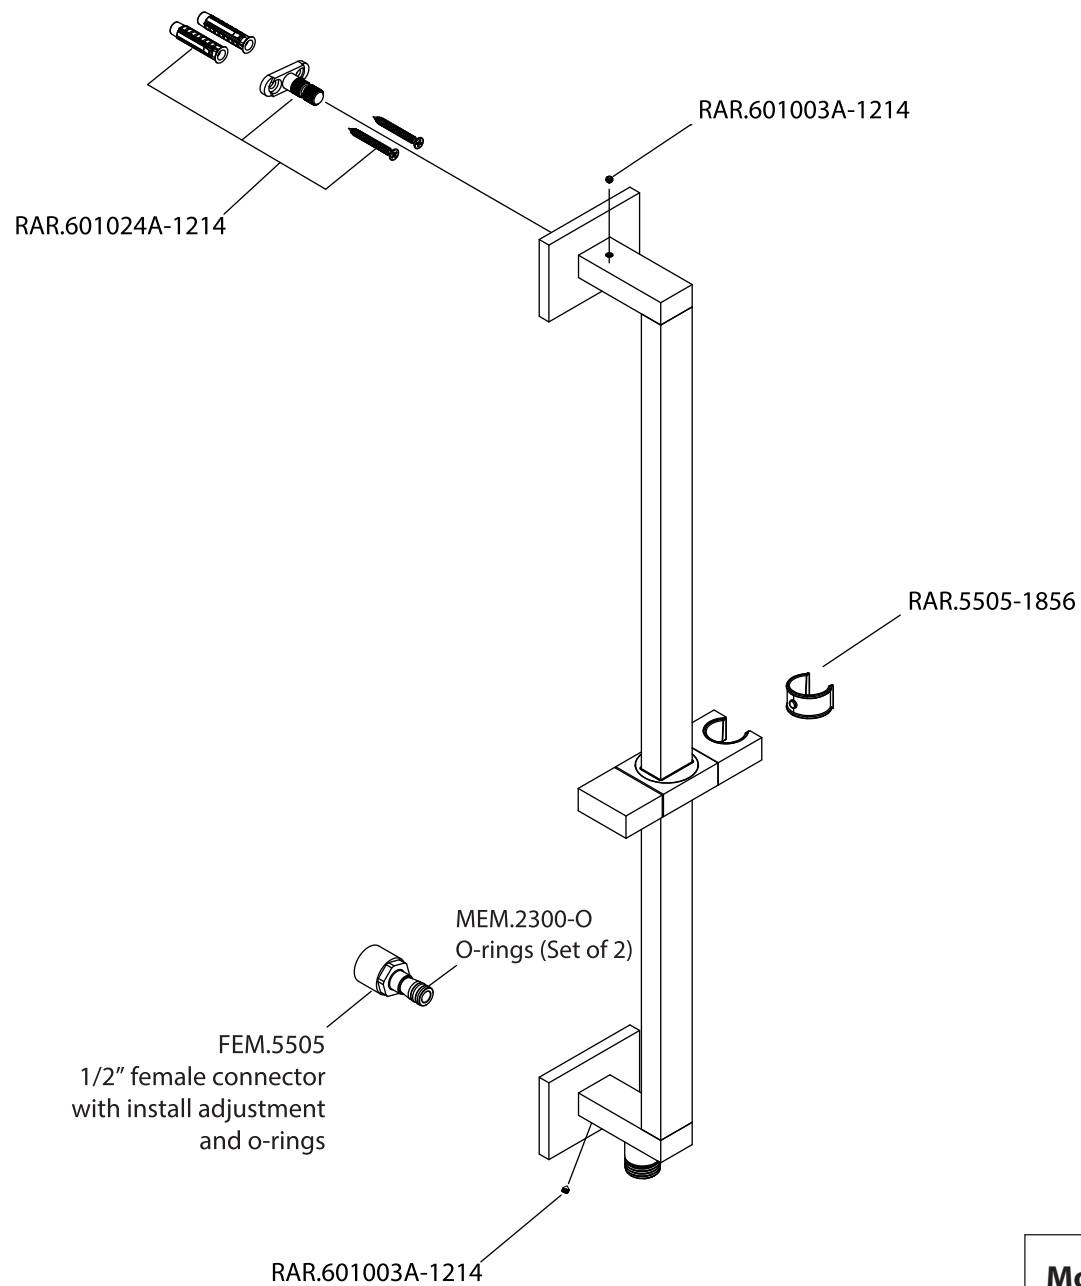

# Product Parts Breakdown

<b>Model No.</b> RHE.4000VT	<b>Ver</b> 2.58
 <b>FLUSSO</b> LUXURY PLUMBING FIXTURES	

# Product Parts Breakdown

Model No. JVH.2717F

Ver 2.53

**FLUSSO**  
LUXURY PLUMBING FIXTURES

# Product Parts Breakdown

▲ Specify Finish

**Model No.HH1006H**

**Ver 2.55**

**FLUSSO**  
LUXURY PLUMBING FIXTURES

# Product Parts Breakdown

▲ Specify Finish

<b>Model No.</b> RAR.601024A	<b>Ver</b> 2.55
 <b>FLUSSO</b> LUXURY PLUMBING FIXTURES	