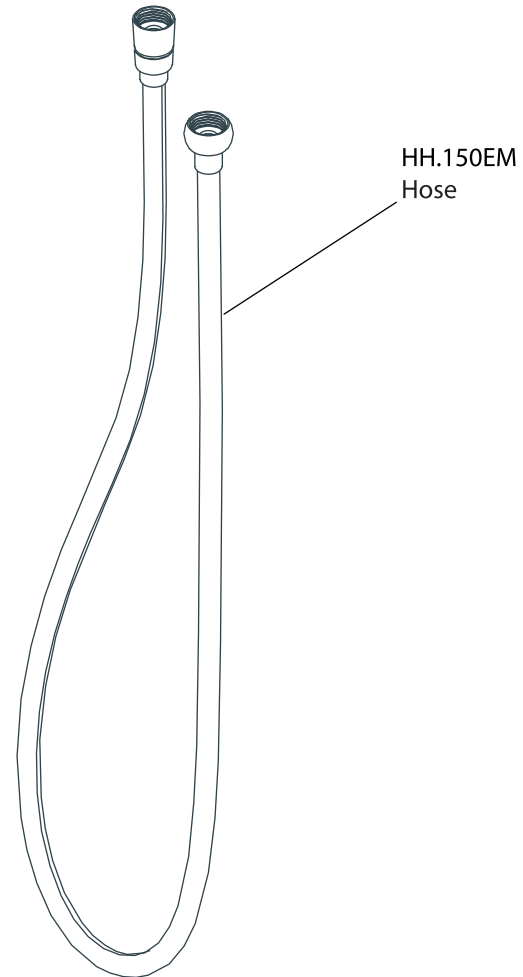

# Product Parts Breakdown

Model No. JVH.2717F

Ver 2.53

**FLUSSO**  
LUXURY PLUMBING FIXTURES

# Product Parts Breakdown

▲ Specify Finish

**Model No.HH1006H**

**Ver 2.55**

**FLUSSO**  
LUXURY PLUMBING FIXTURES

# Product Parts Breakdown

▲ Specify Finish

<b>Model No.</b> RAR.601024A	<b>Ver</b> 2.55
 <b>FLUSSO</b> LUXURY PLUMBING FIXTURES	

# Product Parts Breakdown

▲ Specify Finish

**Model No.**HH.150EM

**Ver** 2.55

**FLUSSO**  
LUXURY PLUMBING FIXTURES