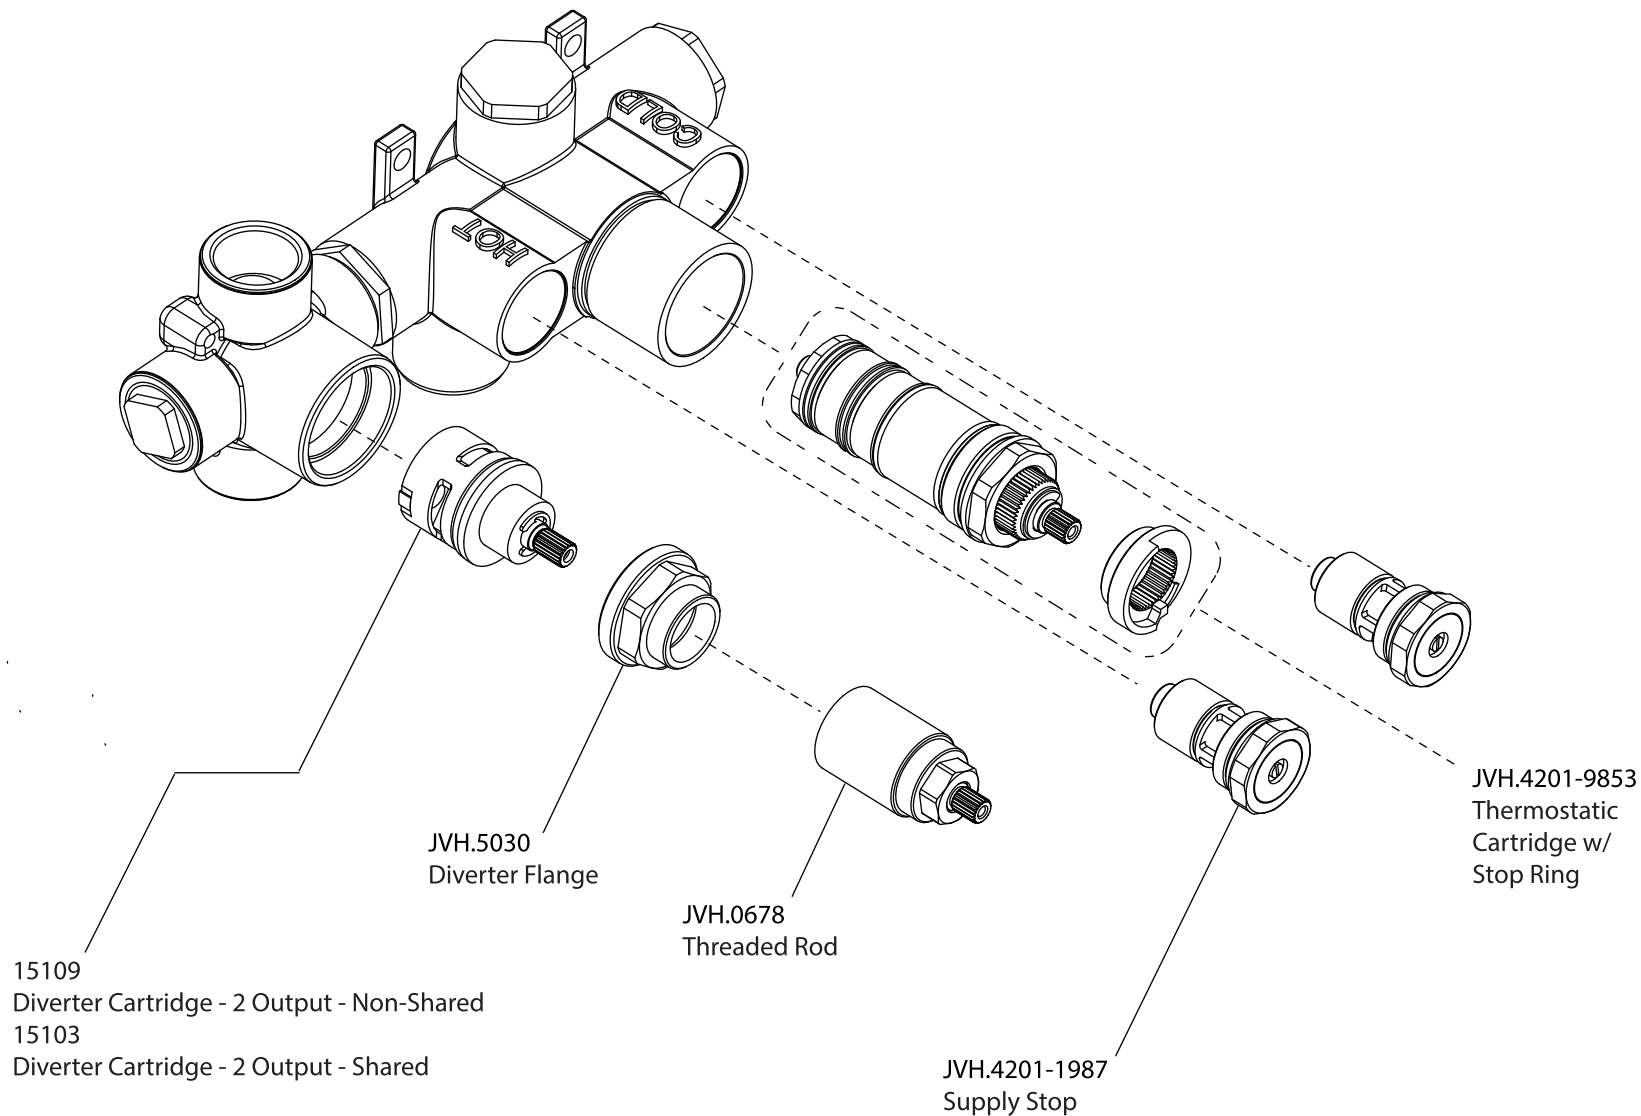

# Product Parts Breakdown

▲ Specify Finish

**Model No.**RHB.12C

**Ver** 2.53

**FLUSSO**  
LUXURY PLUMBING FIXTURES

# Product Parts Breakdown

<b>Model No.</b> RHE.4000VT	<b>Ver</b> 2.58
 <b>FLUSSO</b> LUXURY PLUMBING FIXTURES	

# Product Parts Breakdown

Model No. JVH.2717F

Ver 2.53

**FLUSSO**  
LUXURY PLUMBING FIXTURES

# Product Parts Breakdown

▲ Specify Finish

**Model No.HH1006H**

**Ver 2.55**

**FLUSSO**  
LUXURY PLUMBING FIXTURES