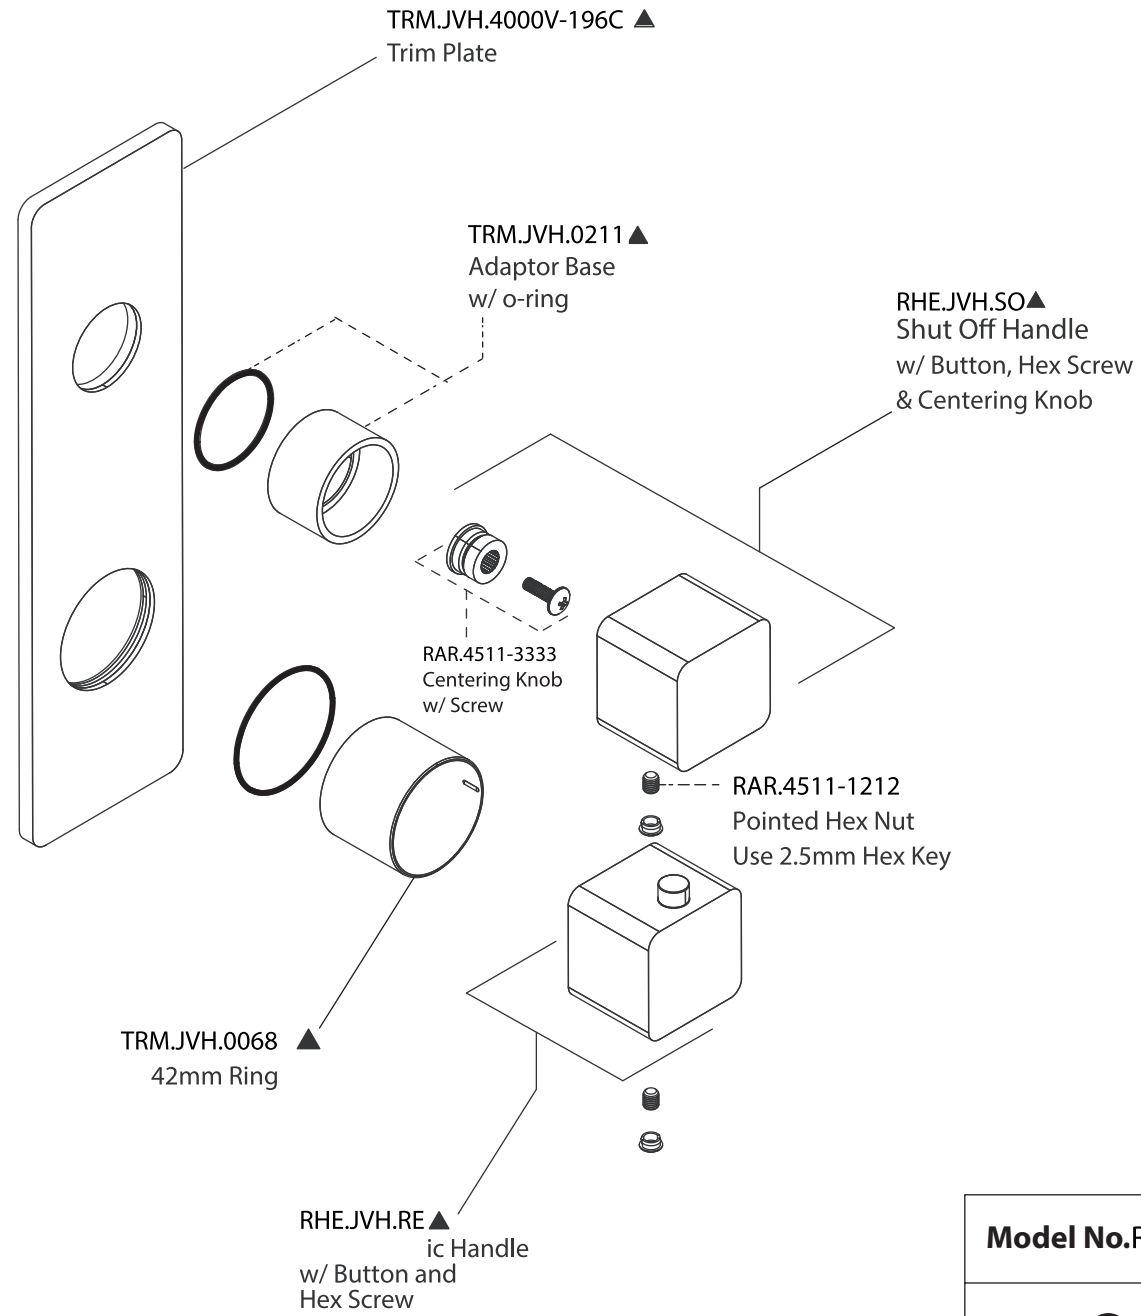

# Product Parts Breakdown

▲ Specify Finish

**Model No.HH1060**

**Ver 2.53**

**FLUSSO**  
LUXURY PLUMBING FIXTURES

# Product Parts Breakdown

▲ Specify Finish

**Model No.**RHB.12C

**Ver** 2.53

**FLUSSO**  
LUXURY PLUMBING FIXTURES

# Product Parts Breakdown

<b>Model No.</b> RHE.4000VT	<b>Ver</b> 2.58
 <b>FLUSSO</b> LUXURY PLUMBING FIXTURES	

# Product Parts Breakdown

Model No. JVH.2717F

Ver 2.53

**FLUSSO**  
LUXURY PLUMBING FIXTURES