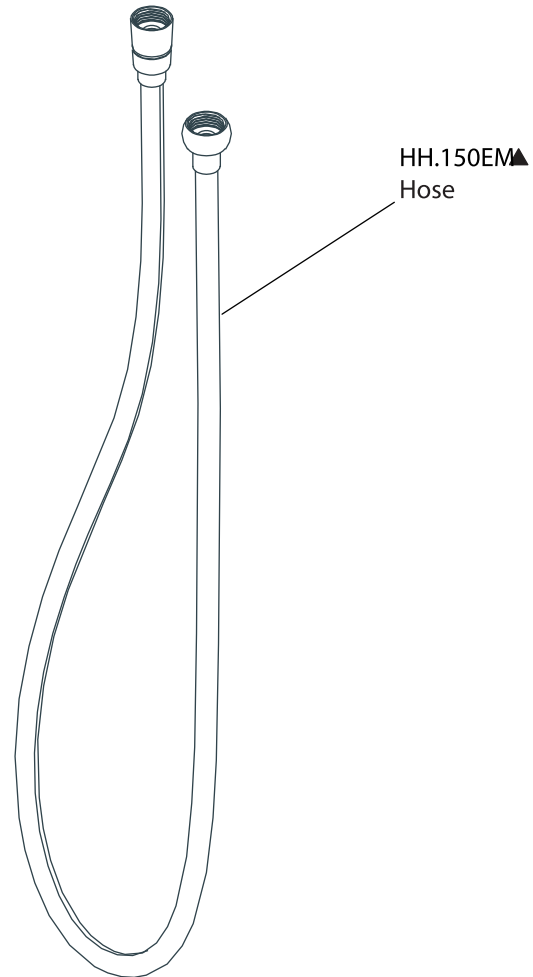

Product Parts Breakdown

▲ Specify Finish

Model No.HH.150EM

Ver 2.55

FLUSSO
LUXURY PLUMBING FIXTURES