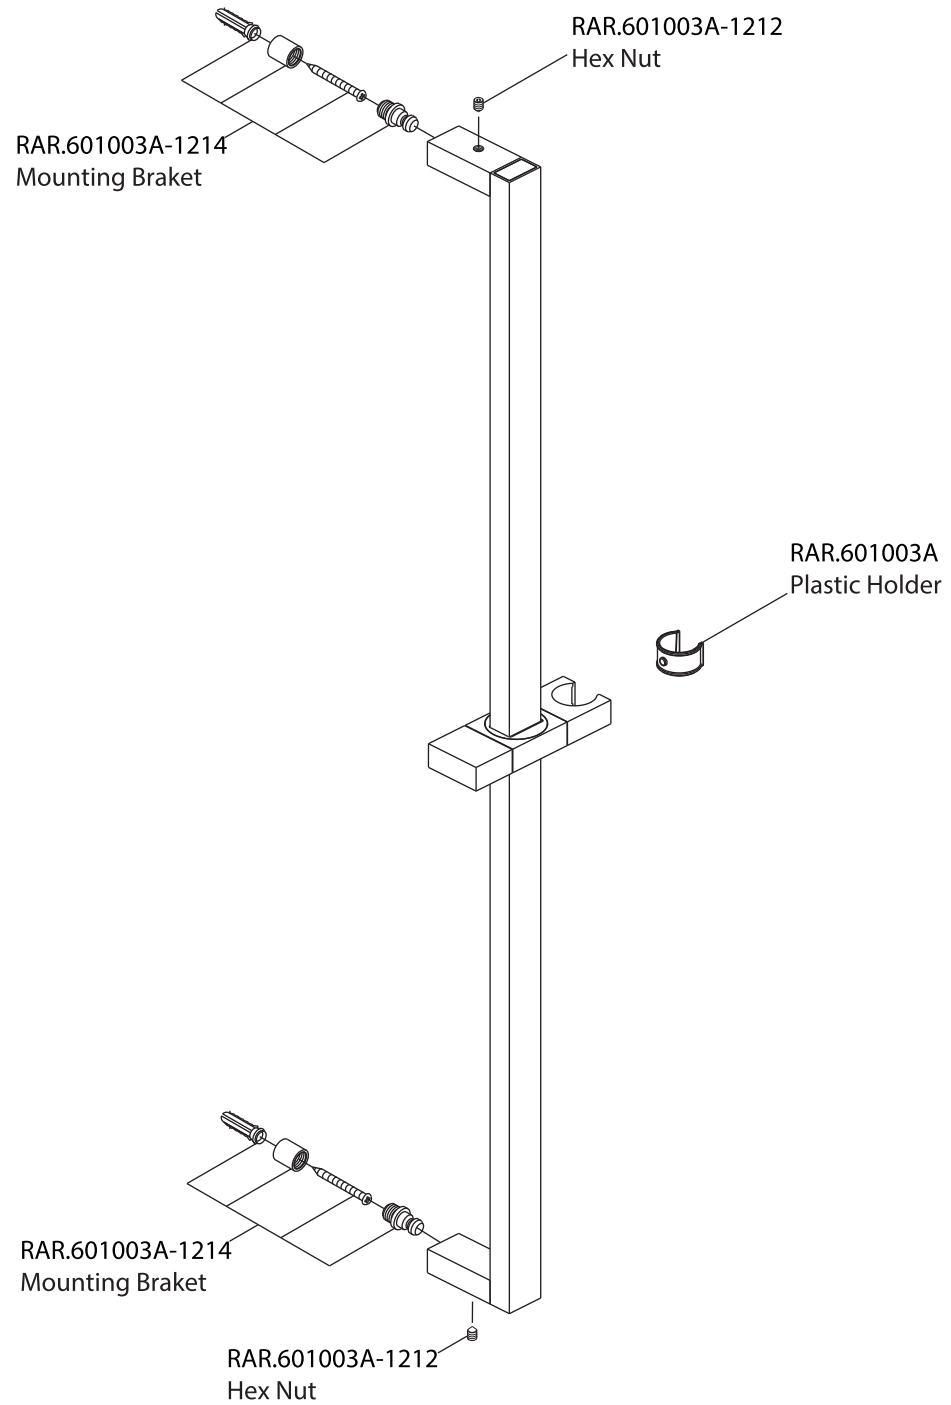

Product Parts Breakdown

▲ Specify Finish

Model No.RHE.7300

Ver 2.53

FLUSSO
LUXURY PLUMBING FIXTURES

Product Parts Breakdown

▲ Specify Finish

Model No.HH1060

Ver 2.53

FLUSSO
LUXURY PLUMBING FIXTURES

Product Parts Breakdown

▲ Specify Finish

Model No.RHB.12C

Ver 2.53

FLUSSO
LUXURY PLUMBING FIXTURES

Product Parts Breakdown

Model No. RHE.4000VT	Ver 2.58
 FLUSSO LUXURY PLUMBING FIXTURES	

Product Parts Breakdown

Model No. JVH.2717F

Ver 2.53

FLUSSO
LUXURY PLUMBING FIXTURES

Product Parts Breakdown

▲ Specify Finish

Model No.HH1006H

Ver 2.55

FLUSSO
LUXURY PLUMBING FIXTURES

Product Parts Breakdown

Model No. RAR.601003A	Ver 2.55
 FLUSSO LUXURY PLUMBING FIXTURES	

Product Parts Breakdown

Model No.RHE.5505

Ver 2.53

Product Parts Breakdown