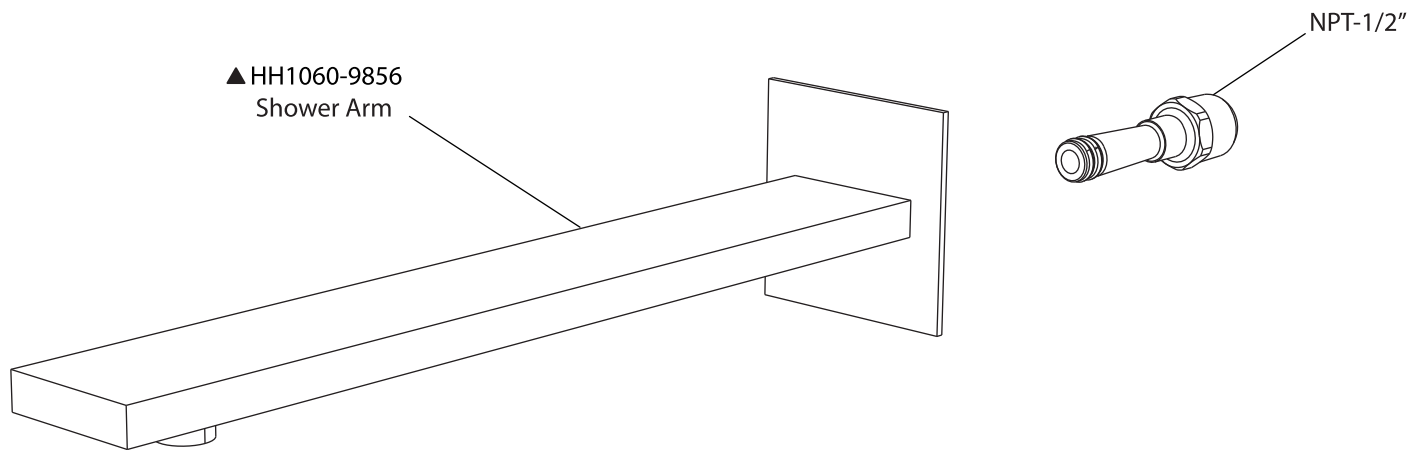

Product Parts Breakdown

▲ Specify Finish

Model No.RHE.7300

Ver 2.53

FLUSSO
LUXURY PLUMBING FIXTURES

Product Parts Breakdown

▲ Specify Finish

Model No.HH1060

Ver 2.53

FLUSSO
LUXURY PLUMBING FIXTURES

Product Parts Breakdown

▲ Specify Finish

Model No.RHB.12C

Ver 2.53

FLUSSO
LUXURY PLUMBING FIXTURES

Product Parts Breakdown

Model No. RHE.4000VT	Ver 2.58
 FLUSSO LUXURY PLUMBING FIXTURES	

Product Parts Breakdown

Model No. JVH.2717F

Ver 2.53

FLUSSO
LUXURY PLUMBING FIXTURES

Product Parts Breakdown

▲ Specify Finish

Model No.HH1006H