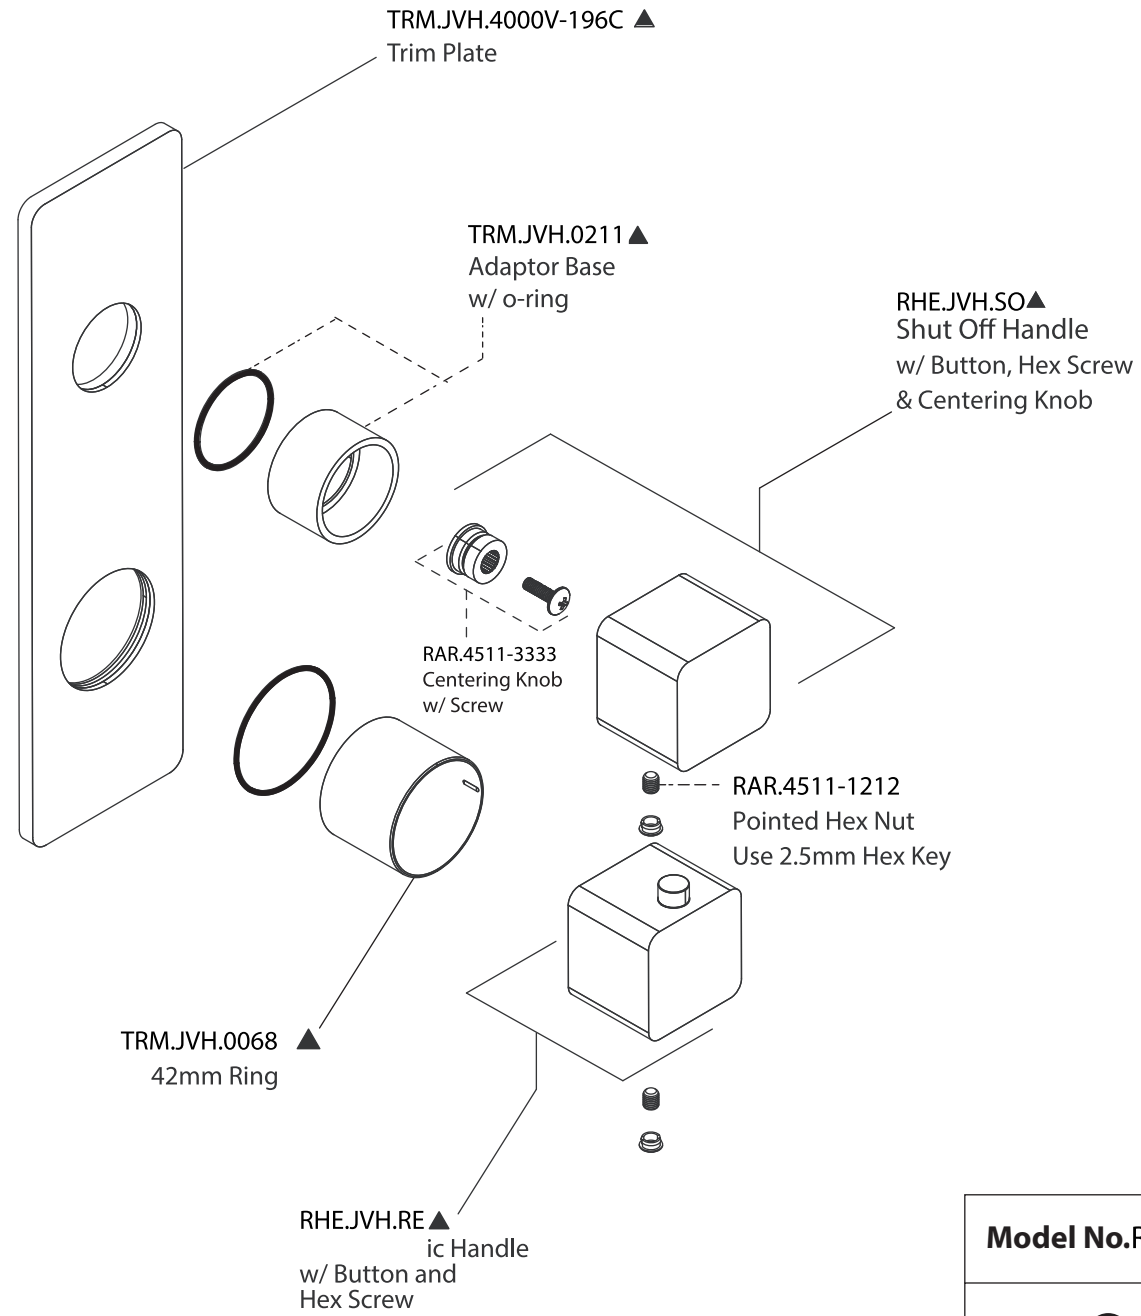

Product Parts Breakdown

▲ Specify Finish

Model No.RHE.7300

Ver 2.53

FLUSSO
LUXURY PLUMBING FIXTURES

Product Parts Breakdown

▲ Specify Finish

Model No.HH1060

Ver 2.53

FLUSSO
LUXURY PLUMBING FIXTURES

Product Parts Breakdown

▲ Specify Finish

Model No.RHB.12C

Ver 2.53

FLUSSO
LUXURY PLUMBING FIXTURES

Product Parts Breakdown

Model No. RHE.4000VT	Ver 2.58
 FLUSSO LUXURY PLUMBING FIXTURES	

Product Parts Breakdown

Model No. JVH.2717F

Ver 2.53

FLUSSO
LUXURY PLUMBING FIXTURES

Product Parts Breakdown

▲ Specify Finish

Model No.HH1006H

Ver 2.55

FLUSSO
LUXURY PLUMBING FIXTURES

Product Parts Breakdown

Model No. RAR.601003A	Ver 2.55
 FLUSSO LUXURY PLUMBING FIXTURES	

Product Parts Breakdown

Model No.RHE.5505

Ver 2.53

Product Parts Breakdown