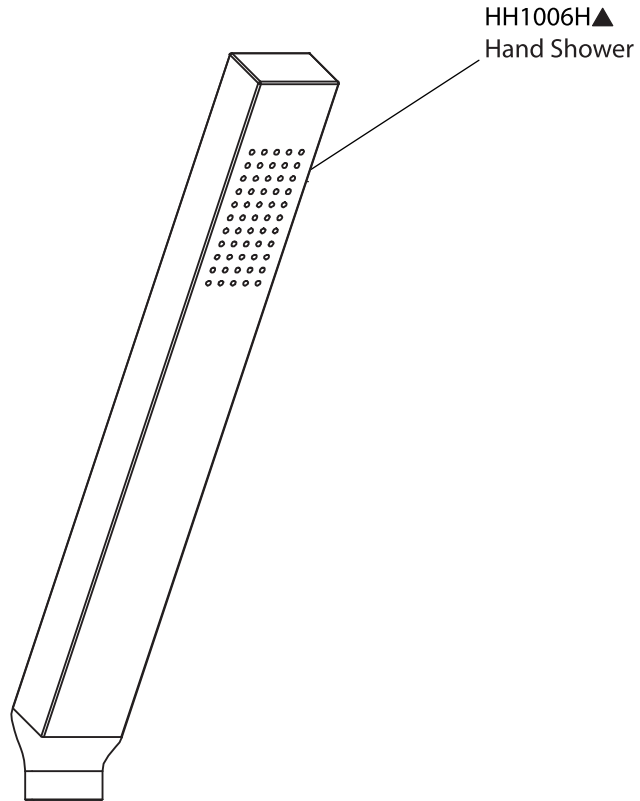

Product Parts Breakdown

▲ Specify Finish

Model No.RHE.7300

Ver 2.53

FLUSSO
LUXURY PLUMBING FIXTURES

Product Parts Breakdown

▲ Specify Finish

Model No.HH1060

Ver 2.53

FLUSSO
LUXURY PLUMBING FIXTURES

Product Parts Breakdown

▲ Specify Finish

Model No.RHB.12C

Ver 2.53

FLUSSO
LUXURY PLUMBING FIXTURES

Product Parts Breakdown

Model No. RHE.4000VT	Ver 2.58
 FLUSSO LUXURY PLUMBING FIXTURES	

Product Parts Breakdown

Model No. JVH.2717F

Ver 2.53

FLUSSO
LUXURY PLUMBING FIXTURES

Product Parts Breakdown

▲ Specify Finish

Model No.HH1006H

Ver 2.55

FLUSSO
LUXURY PLUMBING FIXTURES

Product Parts Breakdown

Model No. RAR.601003A	Ver 2.55
 FLUSSO LUXURY PLUMBING FIXTURES	

Product Parts Breakdown

Model No.RHE.5505

Ver 2.53

Product Parts Breakdown