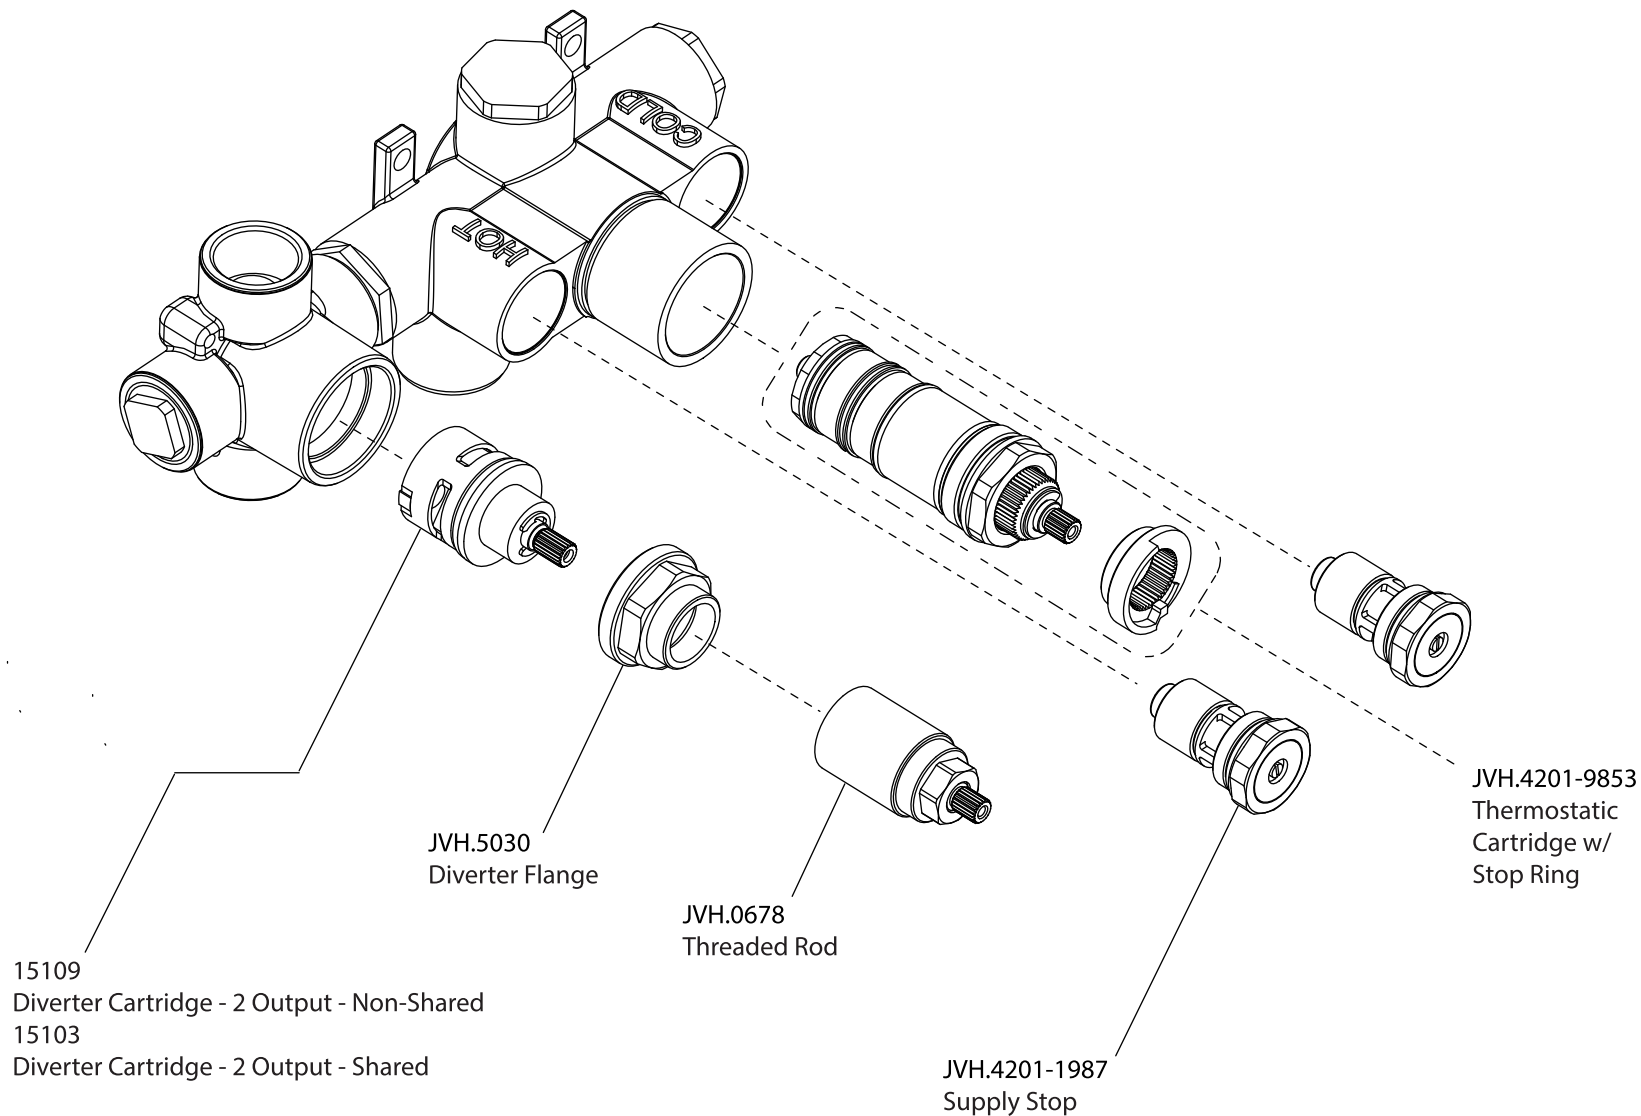

Product Parts Breakdown

▲ Specify Finish

Model No.RHE.7300

Ver 2.53

FLUSSO
LUXURY PLUMBING FIXTURES

Product Parts Breakdown

▲ Specify Finish

Model No.HH1060

Ver 2.53

FLUSSO
LUXURY PLUMBING FIXTURES

Product Parts Breakdown

▲ Specify Finish

Model No.RHB.12C

Ver 2.53

FLUSSO
LUXURY PLUMBING FIXTURES

Product Parts Breakdown

Model No. RHE.4000VT	Ver 2.58
 FLUSSO LUXURY PLUMBING FIXTURES	

Product Parts Breakdown

Model No. JVH.2717F

Ver 2.53

FLUSSO
LUXURY PLUMBING FIXTURES

Product Parts Breakdown

▲ Specify Finish

Model No.HH1006H

Ver 2.55

FLUSSO
LUXURY PLUMBING FIXTURES

Product Parts Breakdown

Model No. RAR.601003A	Ver 2.55
 FLUSSO LUXURY PLUMBING FIXTURES	

Product Parts Breakdown

Model No.RHE.5505

Ver 2.53

Product Parts Breakdown