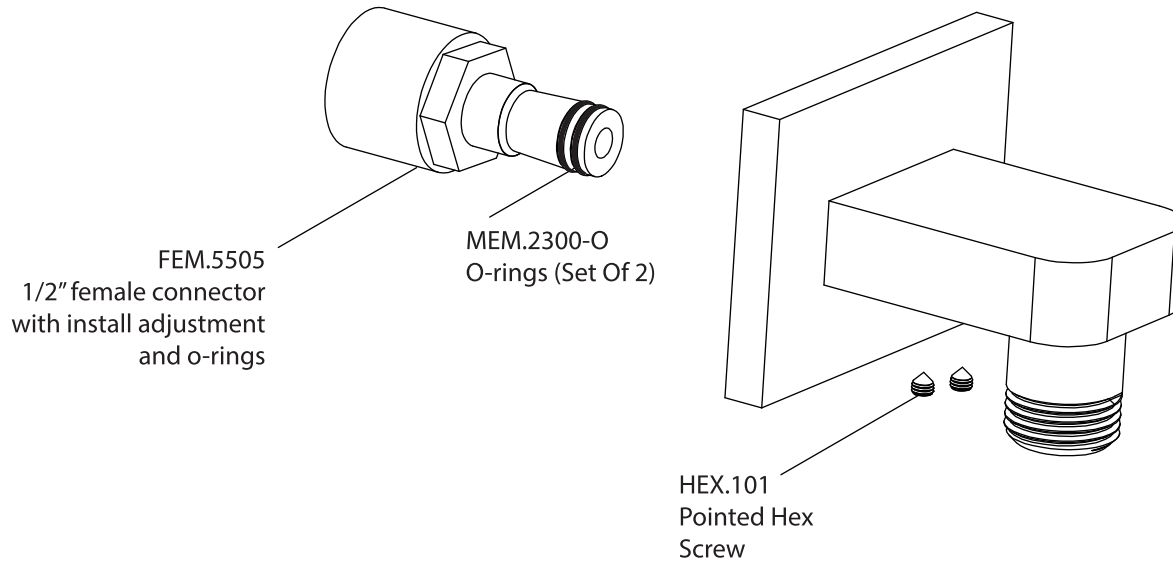

Ver 2.55

FLUSSO
LUXURY PLUMBING FIXTURES

Product Parts Breakdown

Model No. RAR.601003A	Ver 2.55
 FLUSSO LUXURY PLUMBING FIXTURES	

Product Parts Breakdown

Model No.RHE.5505

Ver 2.53

Product Parts Breakdown