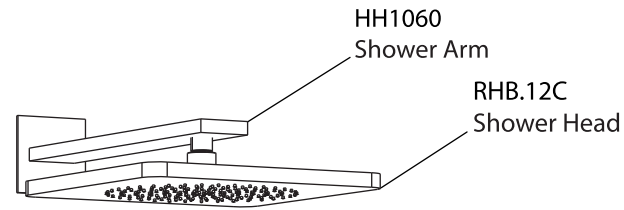

Product Parts Breakdown

▲ Specify Finish

Model No.RHE.7300

Ver 2.53

FLUSSO
LUXURY PLUMBING FIXTURES

Product Parts Breakdown

▲ Specify Finish

Model No.HH1060

Ver 2.53

FLUSSO
LUXURY PLUMBING FIXTURES

Product Parts Breakdown

▲ Specify Finish

Model No.RHB.12C

Ver 2.53

FLUSSO
LUXURY PLUMBING FIXTURES

Product Parts Breakdown