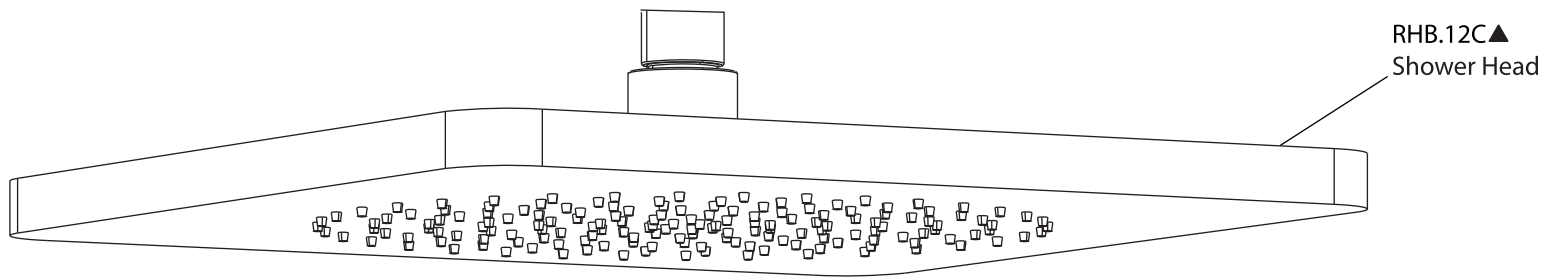

Product Parts Breakdown

▲ Specify Finish

Model No.RHE.7300

Ver 2.53

FLUSSO
LUXURY PLUMBING FIXTURES

Product Parts Breakdown

▲ Specify Finish

Model No.HH1060

Ver 2.53

FLUSSO
LUXURY PLUMBING FIXTURES

Product Parts Breakdown

▲ Specify Finish

Model No.RHB.12C

Ver 2.53

FLUSSO
LUXURY PLUMBING FIXTURES

Product Parts Breakdown

Model No. RHE.4000VT	Ver 2.58
 FLUSSO LUXURY PLUMBING FIXTURES	

Product Parts Breakdown

Model No. JVH.2717F

Ver 2.53

FLUSSO
LUXURY PLUMBING FIXTURES

Product Parts Breakdown

▲ Specify Finish

Model No.HH1006H