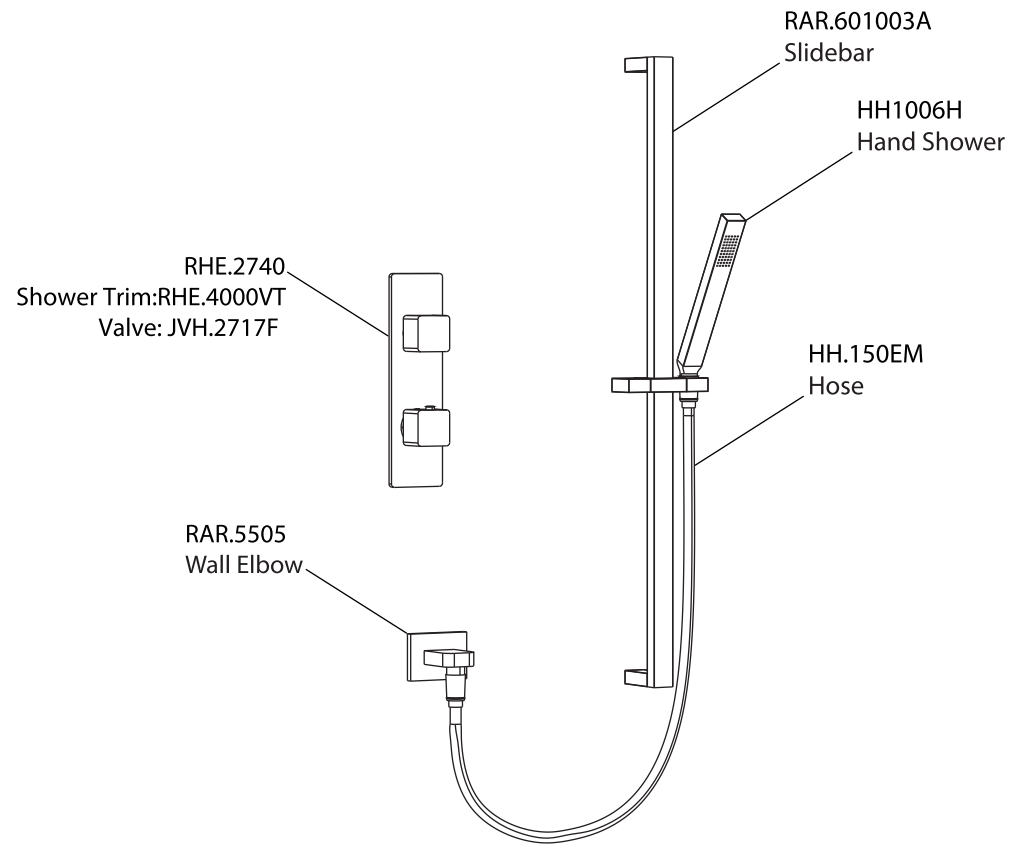

Product Parts Breakdown

▲ Specify Finish

Model No.RHE.7300

Ver 2.53

FLUSSO
LUXURY PLUMBING FIXTURES

Product Parts Breakdown

▲ Specify Finish

Model No.HH1060

Ver 2.53

FLUSSO
LUXURY PLUMBING FIXTURES

Product Parts Breakdown

▲ Specify Finish

Model No.RHB.12C

Ver 2.53

FLUSSO
LUXURY PLUMBING FIXTURES

Product Parts Breakdown

Model No. RHE.4000VT	Ver 2.58
 FLUSSO LUXURY PLUMBING FIXTURES	

Product Parts Breakdown

Model No. JVH.2717F

Ver 2.53

FLUSSO
LUXURY PLUMBING FIXTURES

Product Parts Breakdown

▲ Specify Finish

Model No.HH1006H