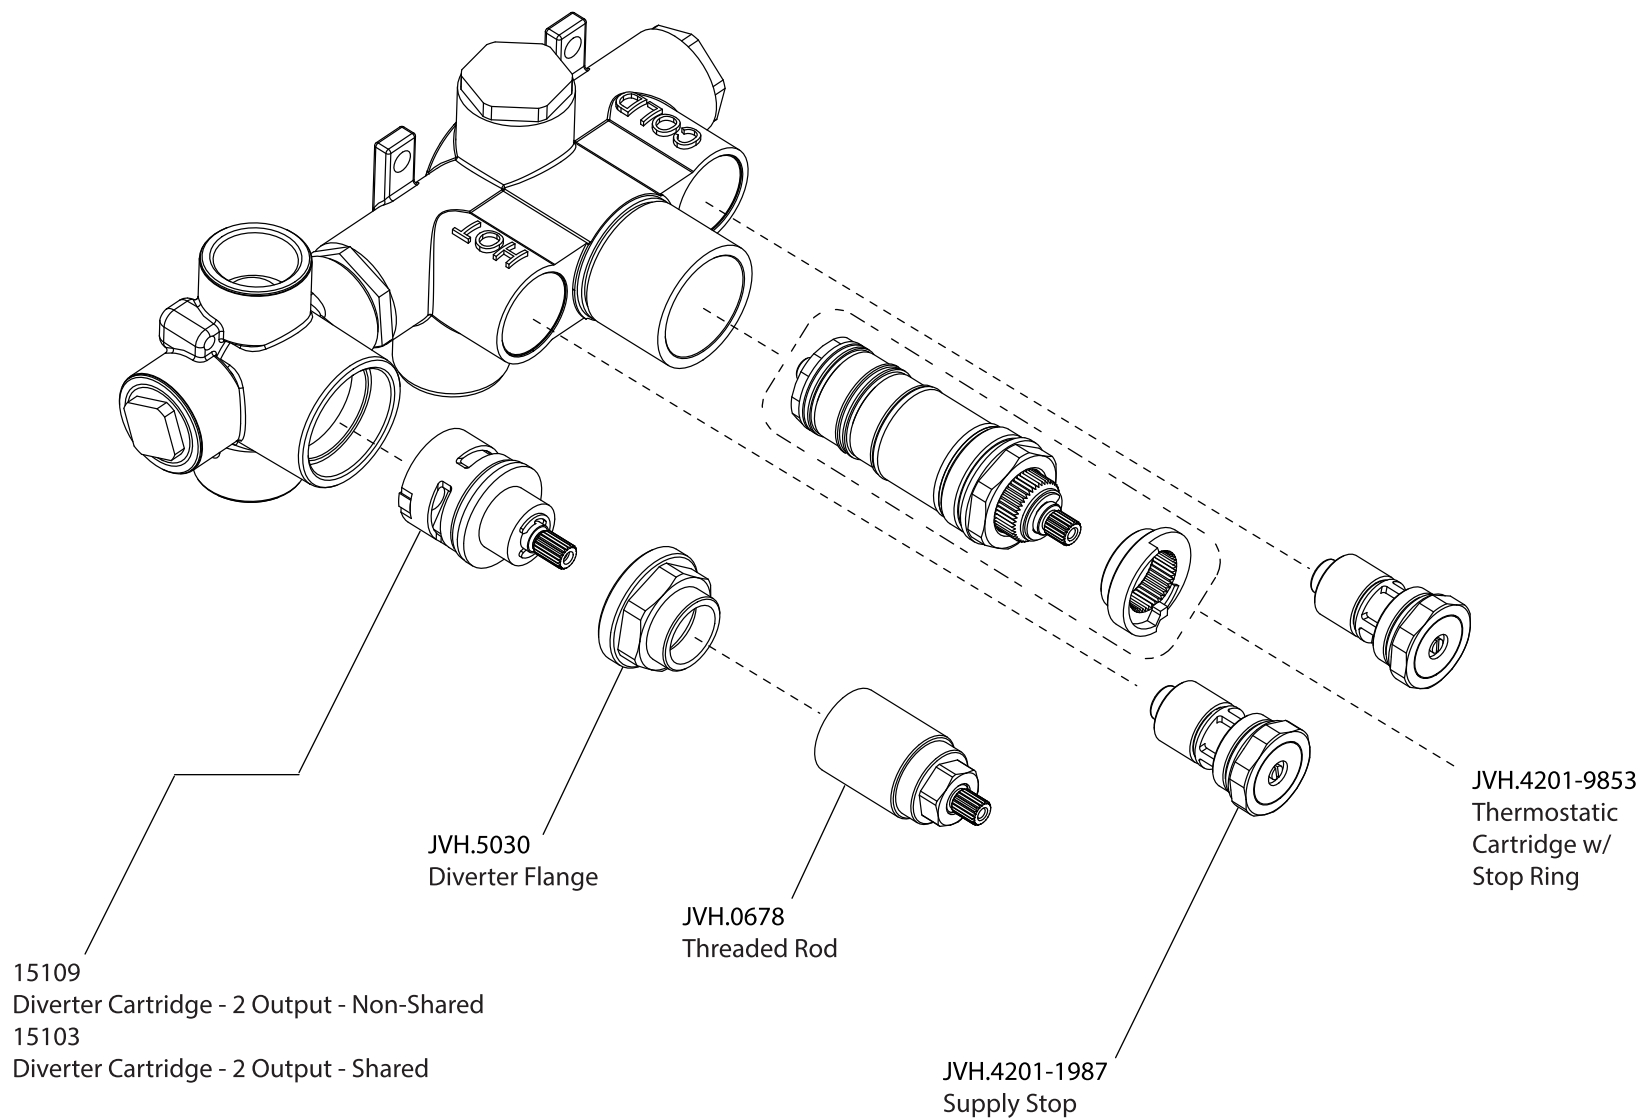

Product Parts Breakdown

▲ Specify Finish

Model No.RHE.7250

Ver 2.53

FLUSSO
LUXURY PLUMBING FIXTURES

Product Parts Breakdown

▲ Specify Finish

Model No.HH1060

Ver 2.53

FLUSSO
LUXURY PLUMBING FIXTURES

Product Parts Breakdown

▲ Specify Finish

Model No.RHB.12C

Ver 2.53

FLUSSO
LUXURY PLUMBING FIXTURES

Product Parts Breakdown

Model No.RHE.4000VT **Ver** 2.58

Product Parts Breakdown

Model No. JVH.2717F

Ver 2.54

FLUSSO
LUXURY PLUMBING FIXTURES

Product Parts Breakdown

▲ Specify Finish

Model No.HH1006H

Ver 2.55

FLUSSO
LUXURY PLUMBING FIXTURES

Product Parts Breakdown

Model No.HH8006

Ver 2.54

Product Parts Breakdown

▲ Specify Finish

Model No.HH.150EM