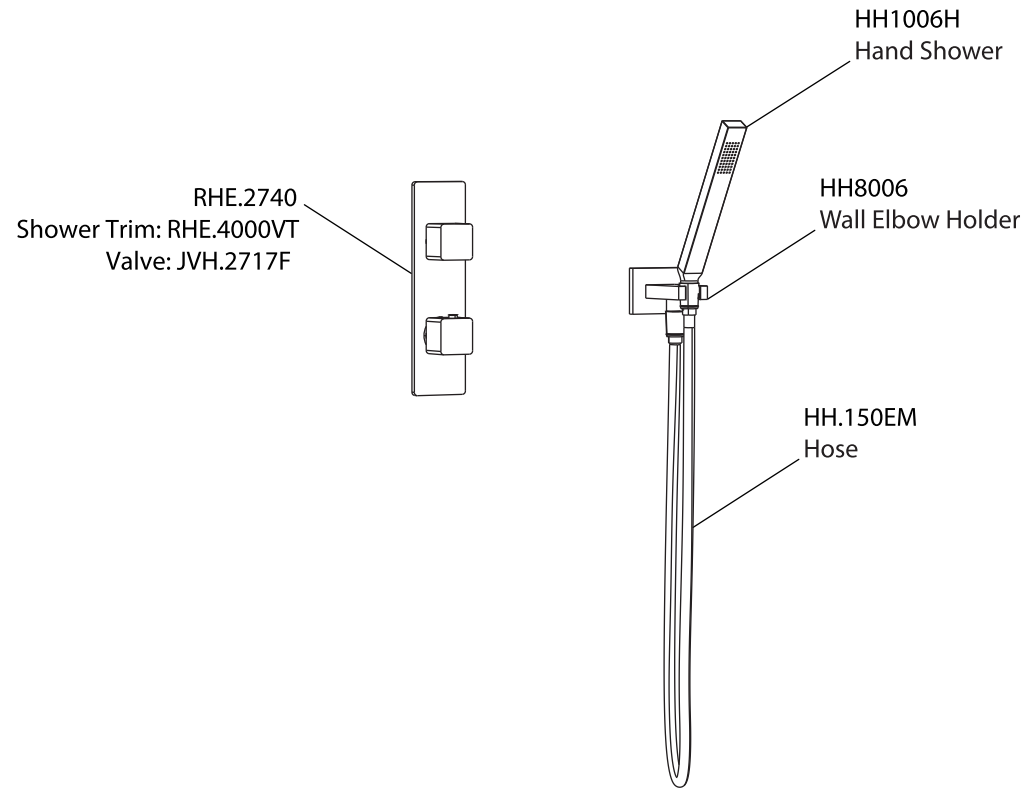

Product Parts Breakdown

▲ Specify Finish

Model No.RHE.7250

Ver 2.53

FLUSSO
LUXURY PLUMBING FIXTURES

Product Parts Breakdown

▲ Specify Finish

Model No.HH1060

Ver 2.53

FLUSSO
LUXURY PLUMBING FIXTURES

Product Parts Breakdown

▲ Specify Finish

Model No.RHB.12C

Ver 2.53

FLUSSO
LUXURY PLUMBING FIXTURES

Product Parts Breakdown

Model No.RHE.4000VT **Ver** 2.58

Product Parts Breakdown

Model No. JVH.2717F

Ver 2.54

FLUSSO
LUXURY PLUMBING FIXTURES

Product Parts Breakdown

▲ Specify Finish

Model No.HH1006H

Ver 2.55

FLUSSO
LUXURY PLUMBING FIXTURES

Product Parts Breakdown

Model No.HH8006

Ver 2.54

Product Parts Breakdown

▲ Specify Finish

Model No.HH.150EM