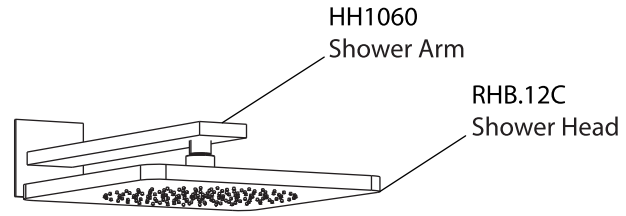

Product Parts Breakdown

▲ Specify Finish

Model No.RHE.7250

Ver 2.53

FLUSSO
LUXURY PLUMBING FIXTURES

Product Parts Breakdown

▲ Specify Finish

Model No.HH1060

Ver 2.53

FLUSSO
LUXURY PLUMBING FIXTURES

Product Parts Breakdown

▲ Specify Finish

Model No.RHB.12C

Ver 2.53

FLUSSO
LUXURY PLUMBING FIXTURES

Product Parts Breakdown

Model No.RHE.4000VT **Ver** 2.58

Product Parts Breakdown

Model No. JVH.2717F

Ver 2.54

FLUSSO
LUXURY PLUMBING FIXTURES

Product Parts Breakdown

▲ Specify Finish

Model No.HH1006H