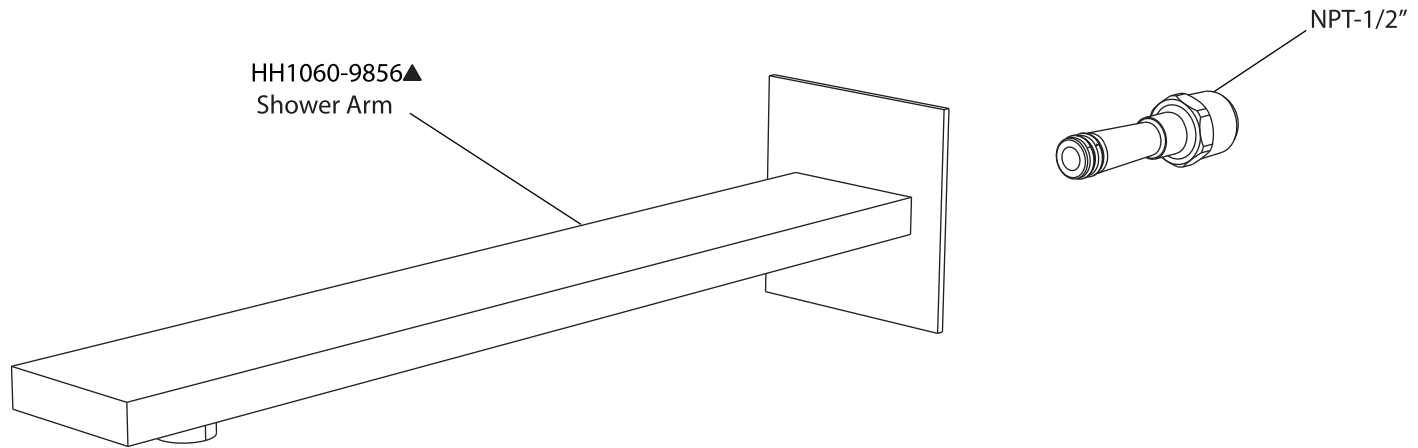

Product Parts Breakdown

▲ Specify Finish

Model No.RHE.7250

Ver 2.53

FLUSSO
LUXURY PLUMBING FIXTURES

Product Parts Breakdown

▲ Specify Finish

Model No.HH1060

Ver 2.53

FLUSSO
LUXURY PLUMBING FIXTURES

Product Parts Breakdown

▲ Specify Finish

Model No.RHB.12C

Ver 2.53

FLUSSO
LUXURY PLUMBING FIXTURES

Product Parts Breakdown

Model No.RHE.4000VT **Ver** 2.58

Product Parts Breakdown

Model No. JVH.2717F

Ver 2.54

FLUSSO
LUXURY PLUMBING FIXTURES

Product Parts Breakdown

▲ Specify Finish

Model No.HH1006H