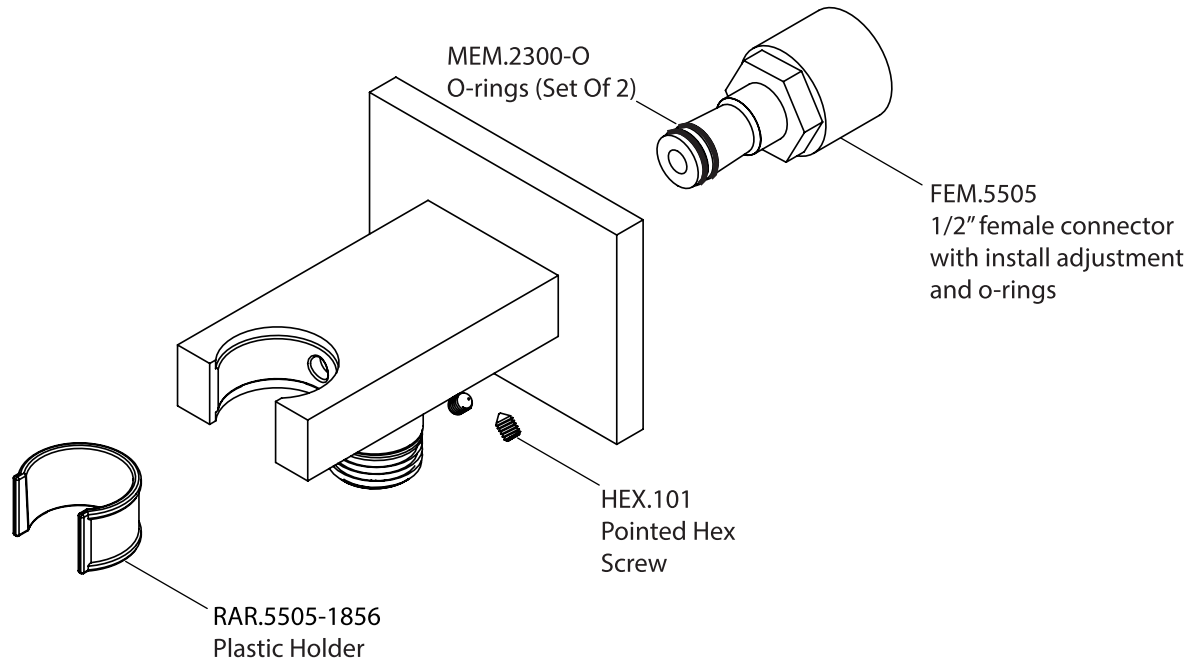

Model No.RHE.4000VT **Ver** 2.58

Product Parts Breakdown

Model No. JVH.2717F

Ver 2.54

FLUSSO
LUXURY PLUMBING FIXTURES

Product Parts Breakdown

▲ Specify Finish

Model No.HH1006H

Ver 2.55

FLUSSO
LUXURY PLUMBING FIXTURES

Product Parts Breakdown

Model No.HH8006

Ver 2.54

Product Parts Breakdown

▲ Specify Finish

Model No.HH.150EM