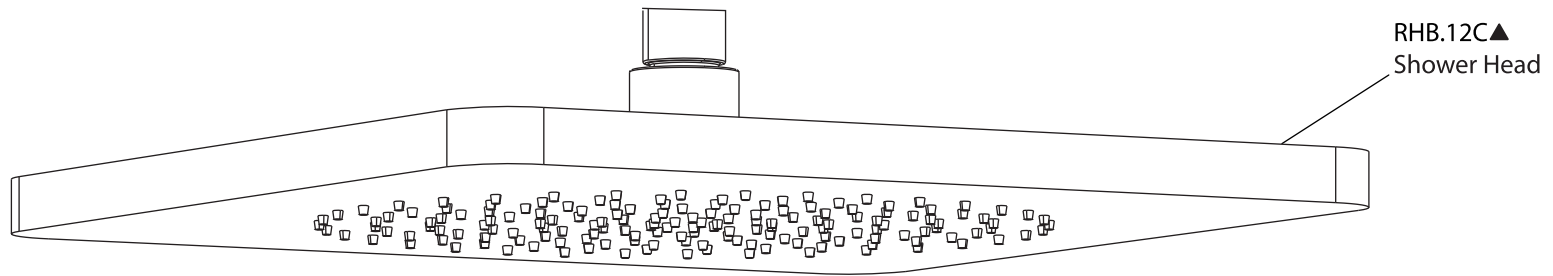

Product Parts Breakdown

▲ Specify Finish

Model No.RHE.7250

Ver 2.53

FLUSSO
LUXURY PLUMBING FIXTURES

Product Parts Breakdown

▲ Specify Finish

Model No.HH1060

Ver 2.53

FLUSSO
LUXURY PLUMBING FIXTURES

Product Parts Breakdown

▲ Specify Finish

Model No.RHB.12C

Ver 2.53

FLUSSO
LUXURY PLUMBING FIXTURES

Product Parts Breakdown

Model No.RHE.4000VT **Ver** 2.58

Product Parts Breakdown

Model No. JVH.2717F

Ver 2.54

FLUSSO
LUXURY PLUMBING FIXTURES

Product Parts Breakdown

▲ Specify Finish

Model No.HH1006H