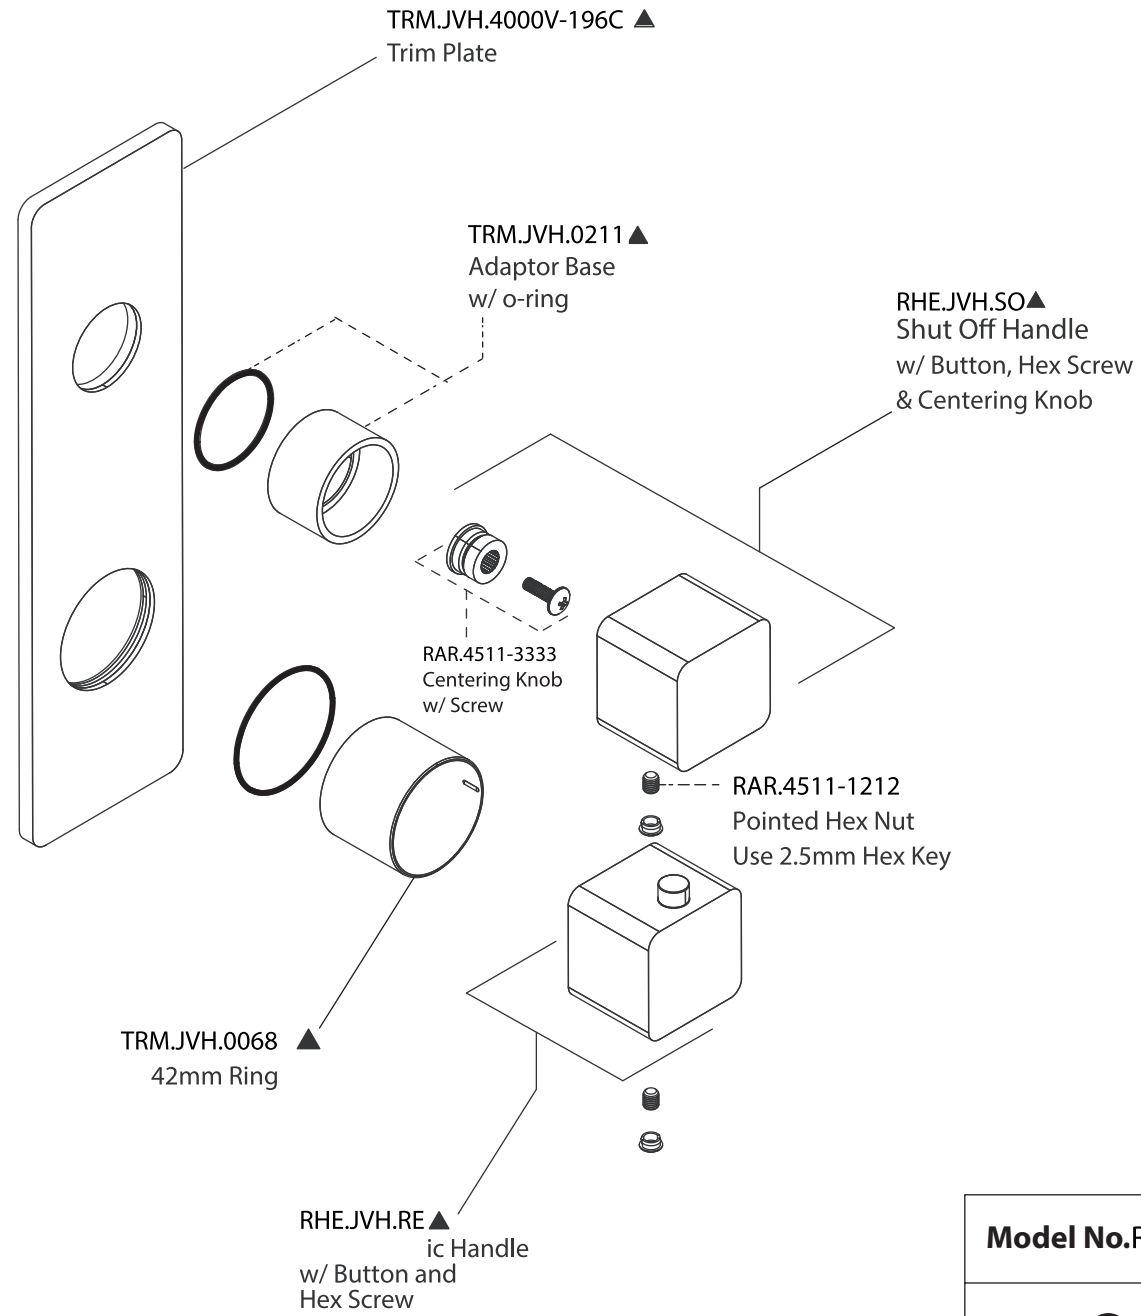

Product Parts Breakdown

▲ Specify Finish

Model No.RHE.7250

Ver 2.53

FLUSSO
LUXURY PLUMBING FIXTURES

Product Parts Breakdown

▲ Specify Finish

Model No.HH1060

Ver 2.53

FLUSSO
LUXURY PLUMBING FIXTURES

Product Parts Breakdown

▲ Specify Finish

Model No.RHB.12C

Ver 2.53

FLUSSO
LUXURY PLUMBING FIXTURES

Product Parts Breakdown

Model No.RHE.4000VT **Ver** 2.58

Product Parts Breakdown

Model No. JVH.2717F

Ver 2.54

FLUSSO
LUXURY PLUMBING FIXTURES

Product Parts Breakdown

▲ Specify Finish

Model No.HH1006H

Ver 2.55

FLUSSO
LUXURY PLUMBING FIXTURES

Product Parts Breakdown

Model No.HH8006

Ver 2.54

Product Parts Breakdown

▲ Specify Finish

Model No.HH.150EM