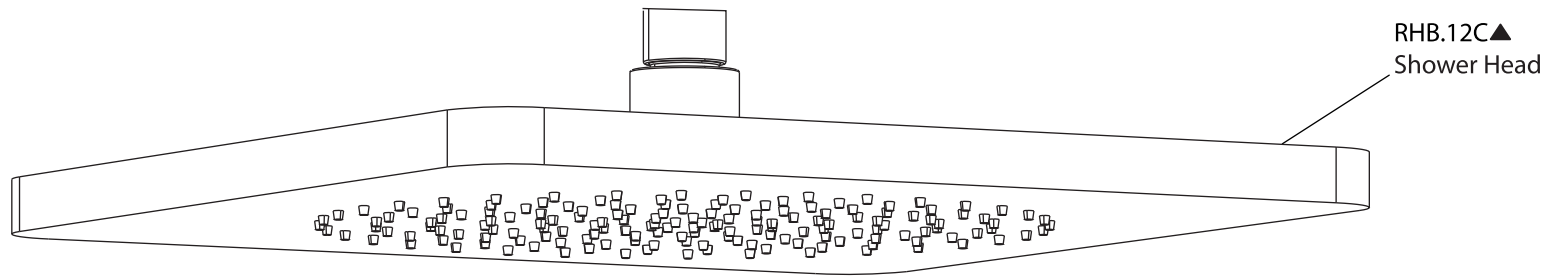

Product Parts Breakdown

▲ Specify Finish

Model No.RHE.7200

Ver 2.53

FLUSSO
LUXURY PLUMBING FIXTURES

Product Parts Breakdown

▲ Specify Finish

Model No.HH1060

Ver 2.53

FLUSSO
LUXURY PLUMBING FIXTURES

Product Parts Breakdown

▲ Specify Finish

Model No.RHB.12C

Ver 2.53

FLUSSO
LUXURY PLUMBING FIXTURES

Product Parts Breakdown

Model No.RHE.4500T

Ver 2.54

Product Parts Breakdown

Model No.JVH.4401

Ver 2.53

FLUSSO
LUXURY PLUMBING FIXTURES

Product Parts Breakdown

▲ Specify Finish