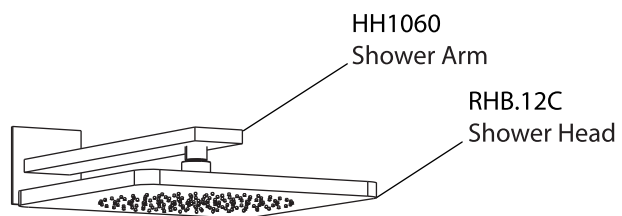

Product Parts Breakdown

▲ Specify Finish

Model No.RHE.7200

Ver 2.53

FLUSSO
LUXURY PLUMBING FIXTURES

Product Parts Breakdown

▲ Specify Finish

Model No.HH1060

Ver 2.53

FLUSSO
LUXURY PLUMBING FIXTURES

Product Parts Breakdown

▲ Specify Finish

Model No.RHB.12C

Ver 2.53

FLUSSO
LUXURY PLUMBING FIXTURES

Product Parts Breakdown