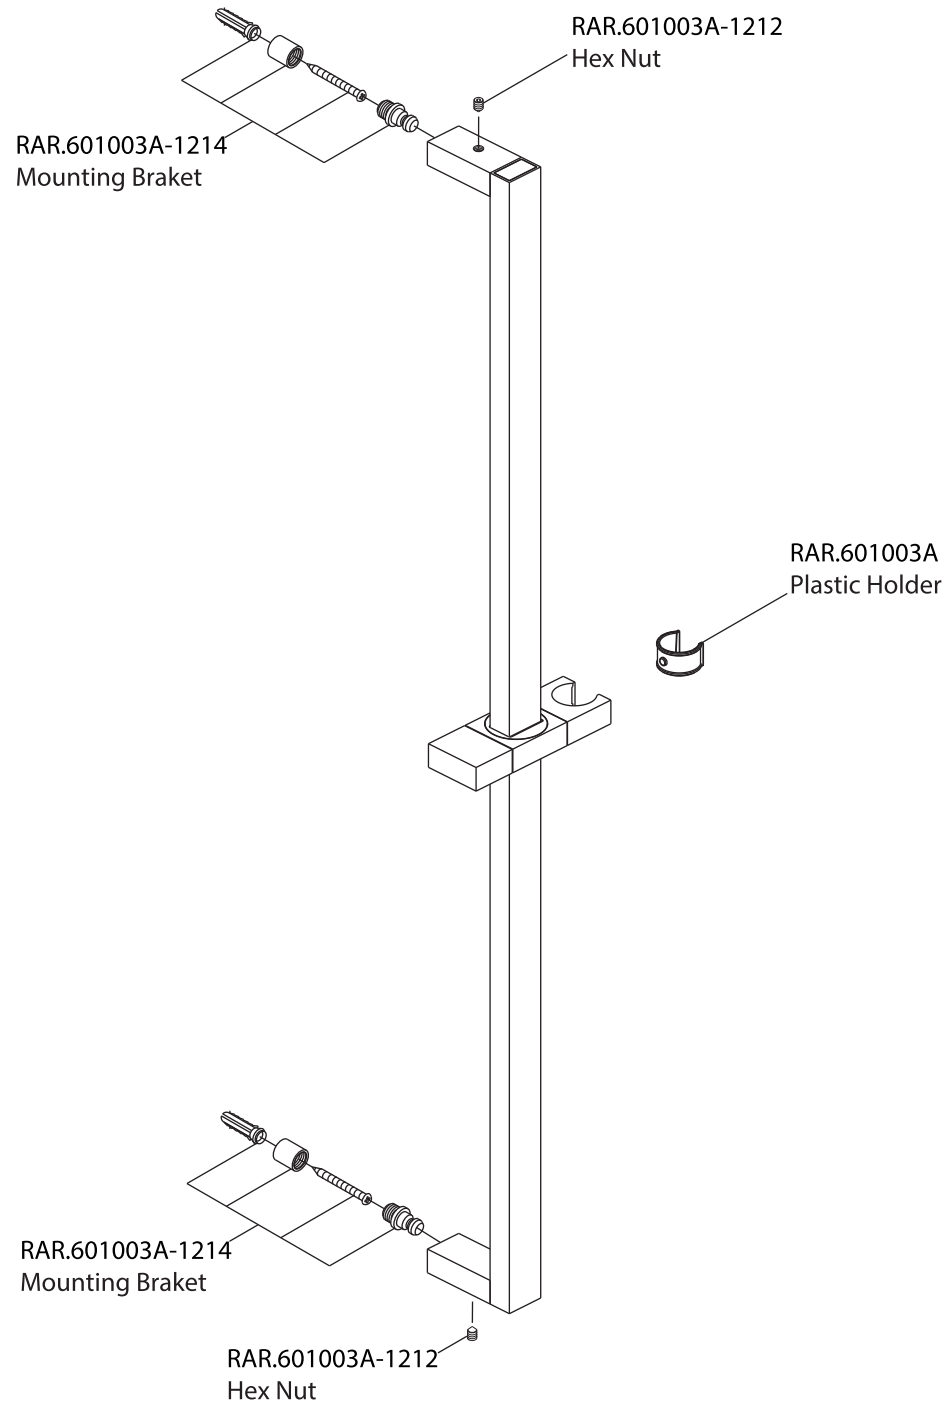

Product Parts Breakdown

▲ Specify Finish

Model No.RHE.7200

Ver 2.53

FLUSSO
LUXURY PLUMBING FIXTURES

Product Parts Breakdown

▲ Specify Finish

Model No.HH1060

Ver 2.53

FLUSSO
LUXURY PLUMBING FIXTURES

Product Parts Breakdown

▲ Specify Finish

Model No.RHB.12C

Ver 2.53

FLUSSO
LUXURY PLUMBING FIXTURES

Product Parts Breakdown

Model No.RHE.4500T

Ver 2.54

Product Parts Breakdown

Model No.JVH.4401

Ver 2.53

FLUSSO
LUXURY PLUMBING FIXTURES

Product Parts Breakdown

▲ Specify Finish

Model No.HH1006H

Ver 2.55

FLUSSO
LUXURY PLUMBING FIXTURES

Product Parts Breakdown

Model No. RAR.601003A	Ver 2.55
 FLUSSO LUXURY PLUMBING FIXTURES	

Product Parts Breakdown

Model No.RHE.5505

Ver 2.53