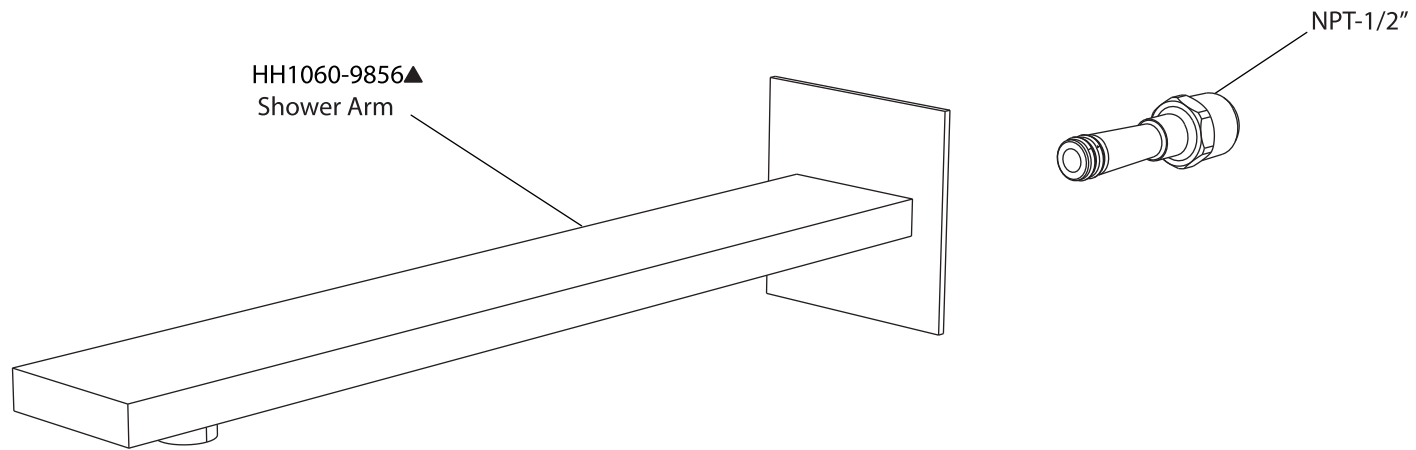

Product Parts Breakdown

▲ Specify Finish

Model No.RHE.7200

Ver 2.53

FLUSSO
LUXURY PLUMBING FIXTURES

Product Parts Breakdown

▲ Specify Finish

Model No.HH1060

Ver 2.53

FLUSSO
LUXURY PLUMBING FIXTURES

Product Parts Breakdown

▲ Specify Finish

Model No.RHB.12C

Ver 2.53

FLUSSO
LUXURY PLUMBING FIXTURES

Product Parts Breakdown

Model No.RHE.4500T

Ver 2.54

Product Parts Breakdown

Model No.JVH.4401

Ver 2.53

FLUSSO
LUXURY PLUMBING FIXTURES

Product Parts Breakdown

▲ Specify Finish