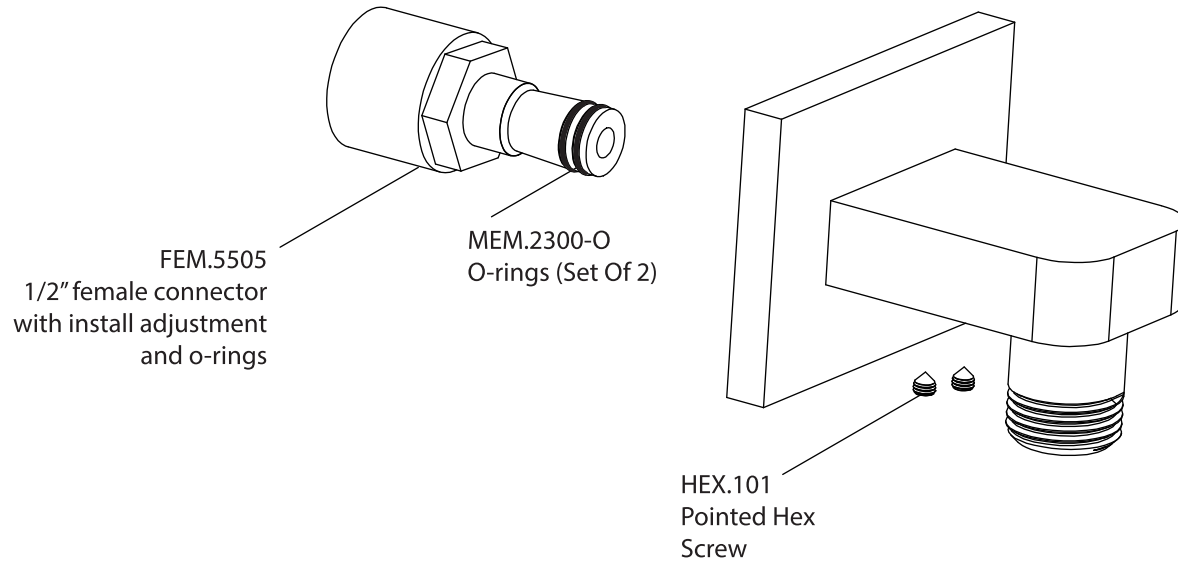

Model No.RHE.4500T

Ver 2.54

Product Parts Breakdown

Model No.JVH.4401

Ver 2.53

FLUSSO
LUXURY PLUMBING FIXTURES

Product Parts Breakdown

▲ Specify Finish

Model No.HH1006H

Ver 2.55

FLUSSO
LUXURY PLUMBING FIXTURES

Product Parts Breakdown

Model No. RAR.601003A	Ver 2.55
 FLUSSO LUXURY PLUMBING FIXTURES	

Product Parts Breakdown

Model No.RHE.5505

Ver 2.53

Product Parts Breakdown

▲ Specify Finish

Model No.HH.150EM

Ver 2.55

FLUSSO
LUXURY PLUMBING FIXTURES