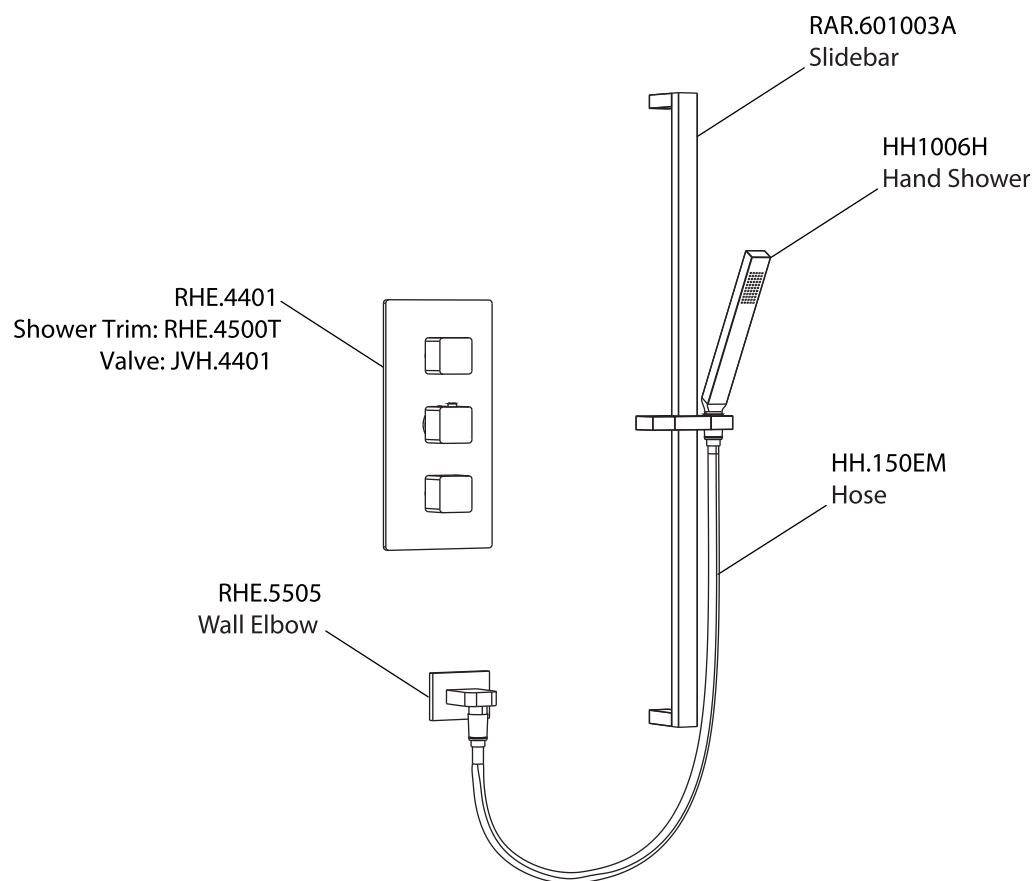

Product Parts Breakdown

▲ Specify Finish

Model No.RHE.7200

Ver 2.53

FLUSSO
LUXURY PLUMBING FIXTURES

Product Parts Breakdown

▲ Specify Finish

Model No.HH1060

Ver 2.53

FLUSSO
LUXURY PLUMBING FIXTURES

Product Parts Breakdown

▲ Specify Finish

Model No.RHB.12C

Ver 2.53

FLUSSO
LUXURY PLUMBING FIXTURES

Product Parts Breakdown

Model No.RHE.4500T

Ver 2.54

Product Parts Breakdown

Model No.JVH.4401

Ver 2.53

FLUSSO
LUXURY PLUMBING FIXTURES

Product Parts Breakdown

▲ Specify Finish