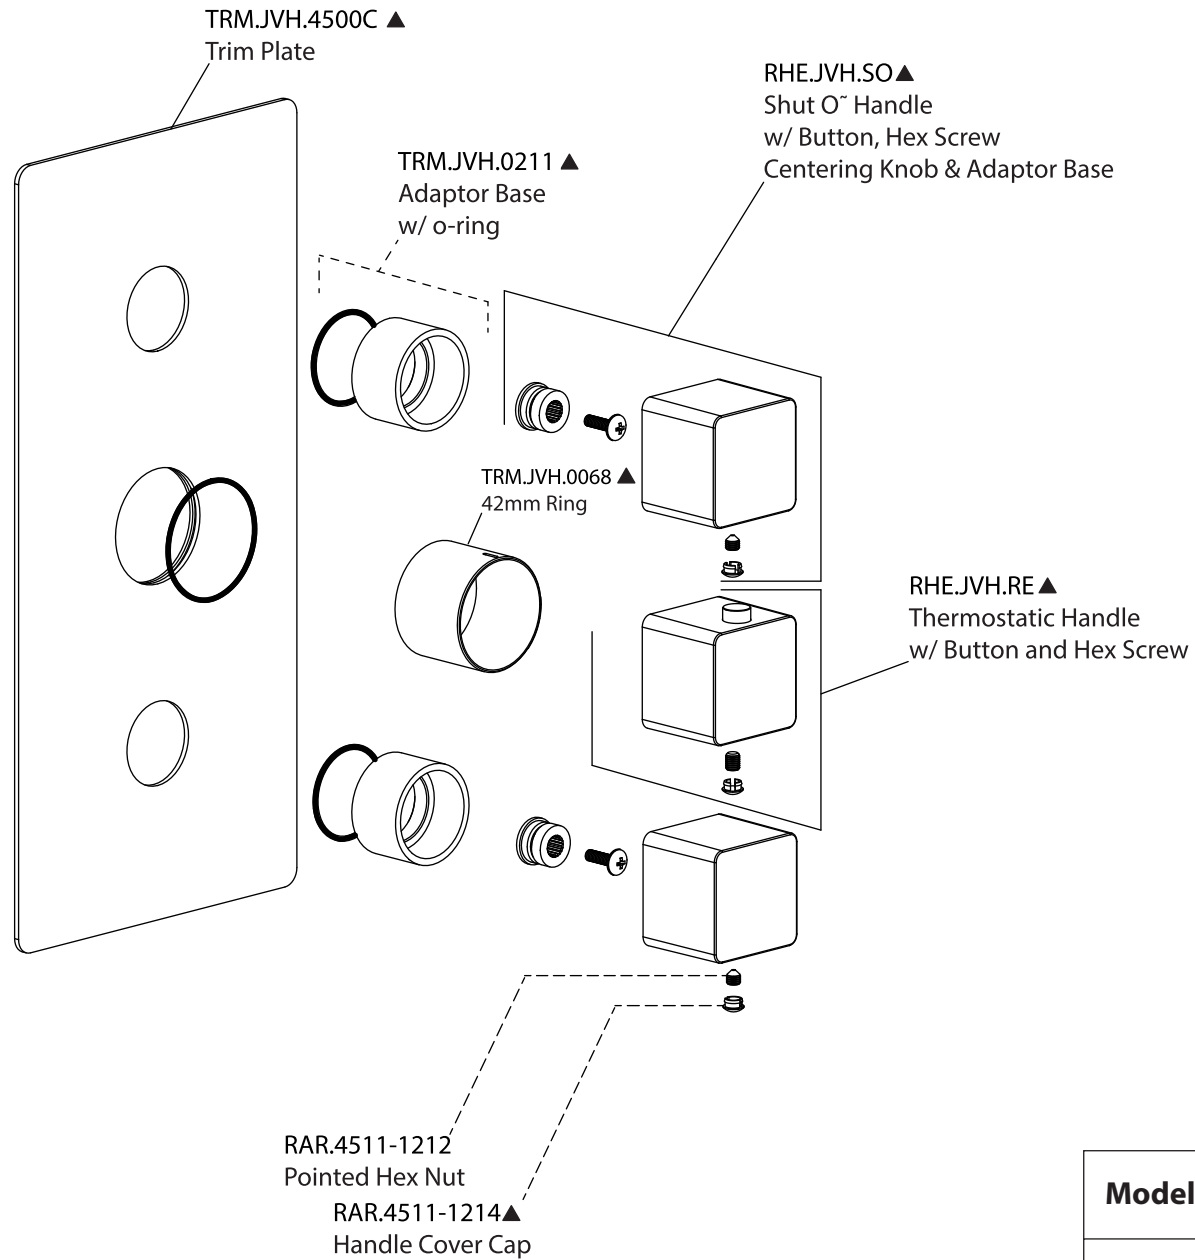

Product Parts Breakdown

▲ Specify Finish

Model No.RHE.7200

Ver 2.53

FLUSSO
LUXURY PLUMBING FIXTURES

Product Parts Breakdown

▲ Specify Finish

Model No.HH1060

Ver 2.53

FLUSSO
LUXURY PLUMBING FIXTURES

Product Parts Breakdown

▲ Specify Finish

Model No.RHB.12C

Ver 2.53

FLUSSO
LUXURY PLUMBING FIXTURES

Product Parts Breakdown

Model No.RHE.4500T

Ver 2.54

Product Parts Breakdown

Model No.JVH.4401

Ver 2.53

FLUSSO
LUXURY PLUMBING FIXTURES

Product Parts Breakdown

▲ Specify Finish

Model No.HH1006H

Ver 2.55

FLUSSO
LUXURY PLUMBING FIXTURES

Product Parts Breakdown

Model No. RAR.601003A	Ver 2.55
 FLUSSO LUXURY PLUMBING FIXTURES	

Product Parts Breakdown

Model No.RHE.5505

Ver 2.53