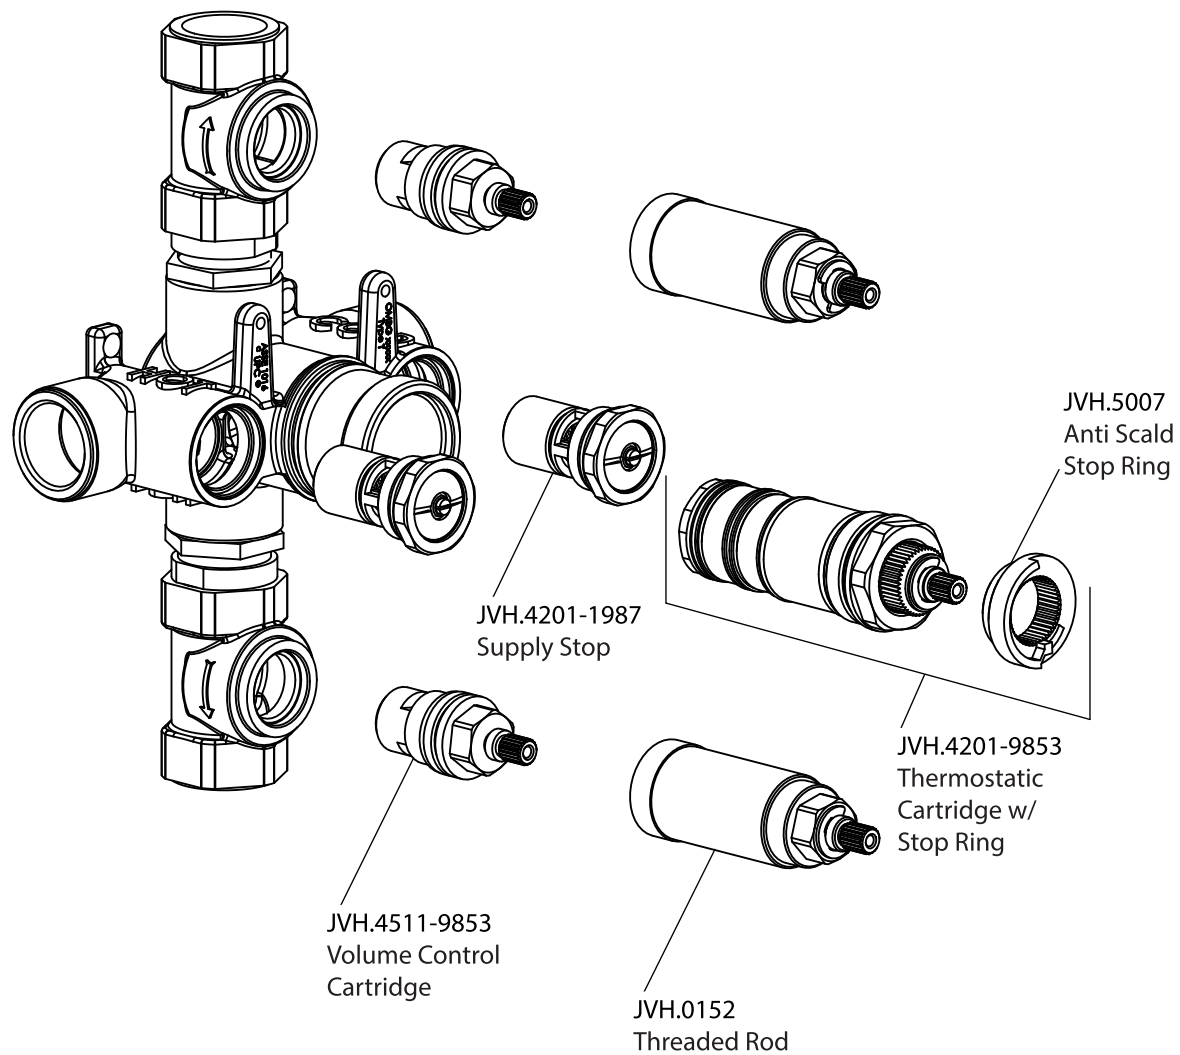

Product Parts Breakdown

▲ Specify Finish

Model No.RHE.7200

Ver 2.53

FLUSSO
LUXURY PLUMBING FIXTURES

Product Parts Breakdown

▲ Specify Finish

Model No.HH1060

Ver 2.53

FLUSSO
LUXURY PLUMBING FIXTURES

Product Parts Breakdown

▲ Specify Finish

Model No.RHB.12C

Ver 2.53

FLUSSO
LUXURY PLUMBING FIXTURES

Product Parts Breakdown

Model No.RHE.4500T

Ver 2.54

Product Parts Breakdown

Model No.JVH.4401

Ver 2.53

FLUSSO
LUXURY PLUMBING FIXTURES

Product Parts Breakdown

▲ Specify Finish

Model No.HH1006H

Ver 2.55

FLUSSO
LUXURY PLUMBING FIXTURES

Product Parts Breakdown

Model No. RAR.601003A	Ver 2.55
 FLUSSO LUXURY PLUMBING FIXTURES	

Product Parts Breakdown

Model No.RHE.5505

Ver 2.53