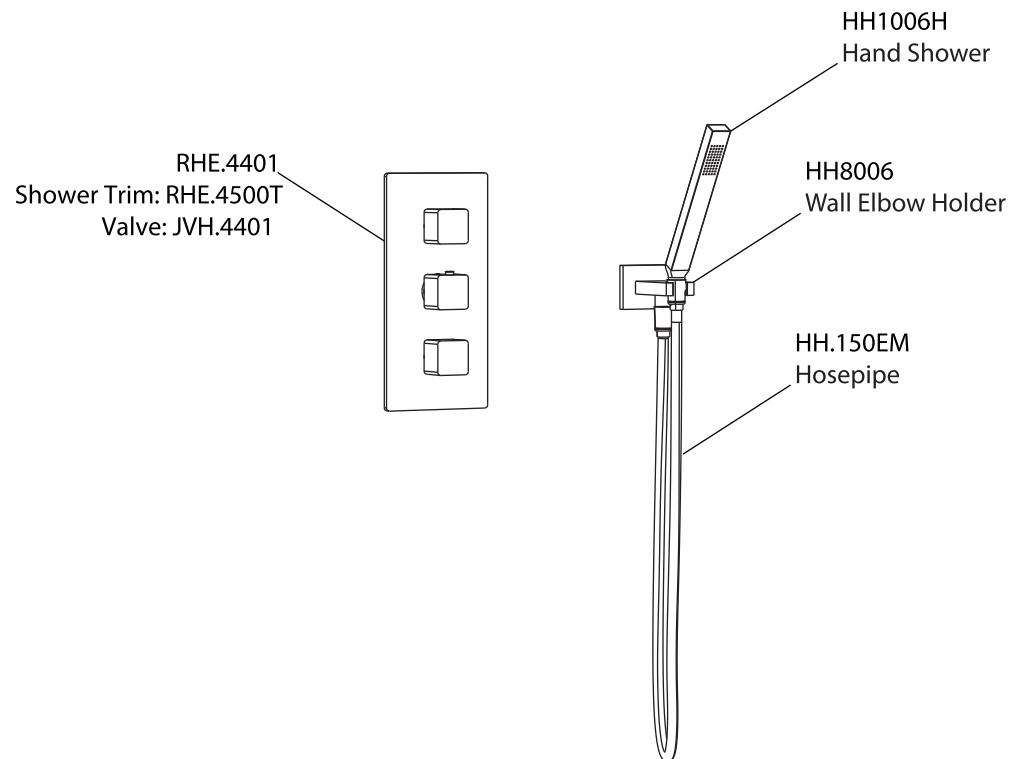

Product Parts Breakdown

▲ Specify Finish

Model No.RHE.7150

Ver 2.53

FLUSSO
LUXURY PLUMBING FIXTURES

Product Parts Breakdown

▲ Specify Finish

Model No.HH1060

Ver 2.53

FLUSSO
LUXURY PLUMBING FIXTURES

Product Parts Breakdown

▲ Specify Finish

Model No.RHB.12C

Ver 2.53

FLUSSO
LUXURY PLUMBING FIXTURES

Product Parts Breakdown

Model No.RHE.4500T

Ver 2.54

Product Parts Breakdown

Model No. JVH.4401

Ver 2.53

FLUSSO
LUXURY PLUMBING FIXTURES

Product Parts Breakdown

▲ Specify Finish

Model No.HH1006H

Ver 2.55

FLUSSO
LUXURY PLUMBING FIXTURES

Product Parts Breakdown

Model No.HH8006

Ver 2.54

Product Parts Breakdown

▲ Specify Finish