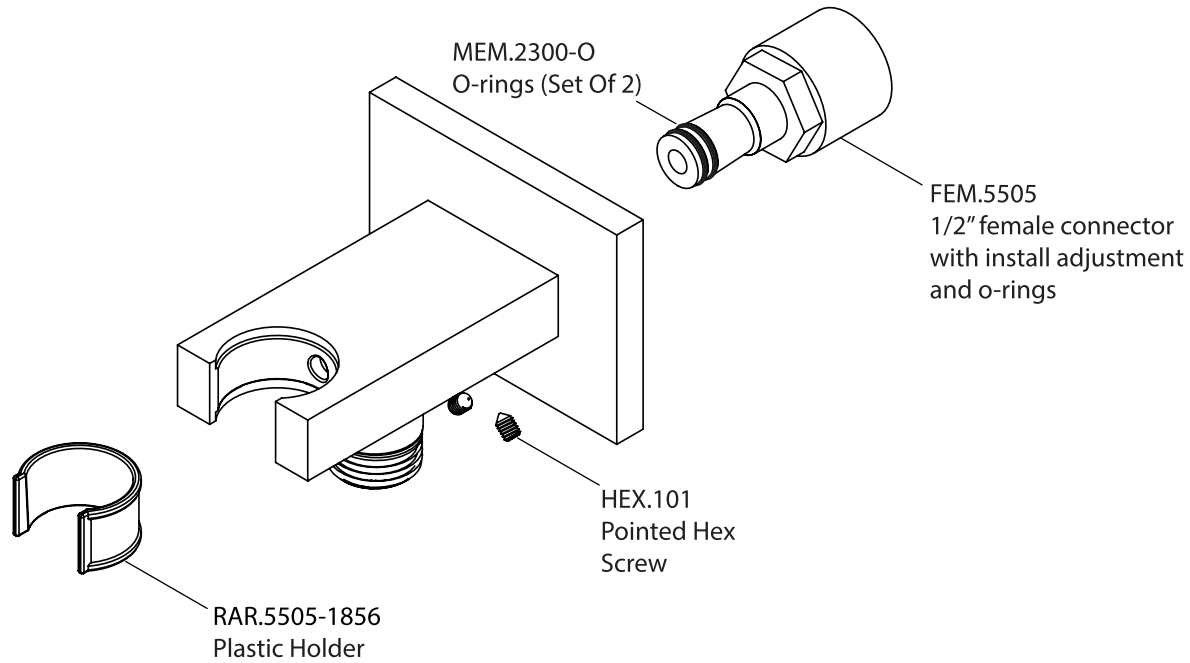

Ver 2.53

FLUSSO
LUXURY PLUMBING FIXTURES

Product Parts Breakdown

▲ Specify Finish

Model No.RHB.12C

Ver 2.53

FLUSSO
LUXURY PLUMBING FIXTURES

Product Parts Breakdown

Model No.RHE.4500T

Ver 2.54

Product Parts Breakdown

Model No. JVH.4401

Ver 2.53

FLUSSO
LUXURY PLUMBING FIXTURES

Product Parts Breakdown

▲ Specify Finish

Model No.HH1006H

Ver 2.55

FLUSSO
LUXURY PLUMBING FIXTURES

Product Parts Breakdown

Model No.HH8006

Ver 2.54

Product Parts Breakdown

▲ Specify Finish