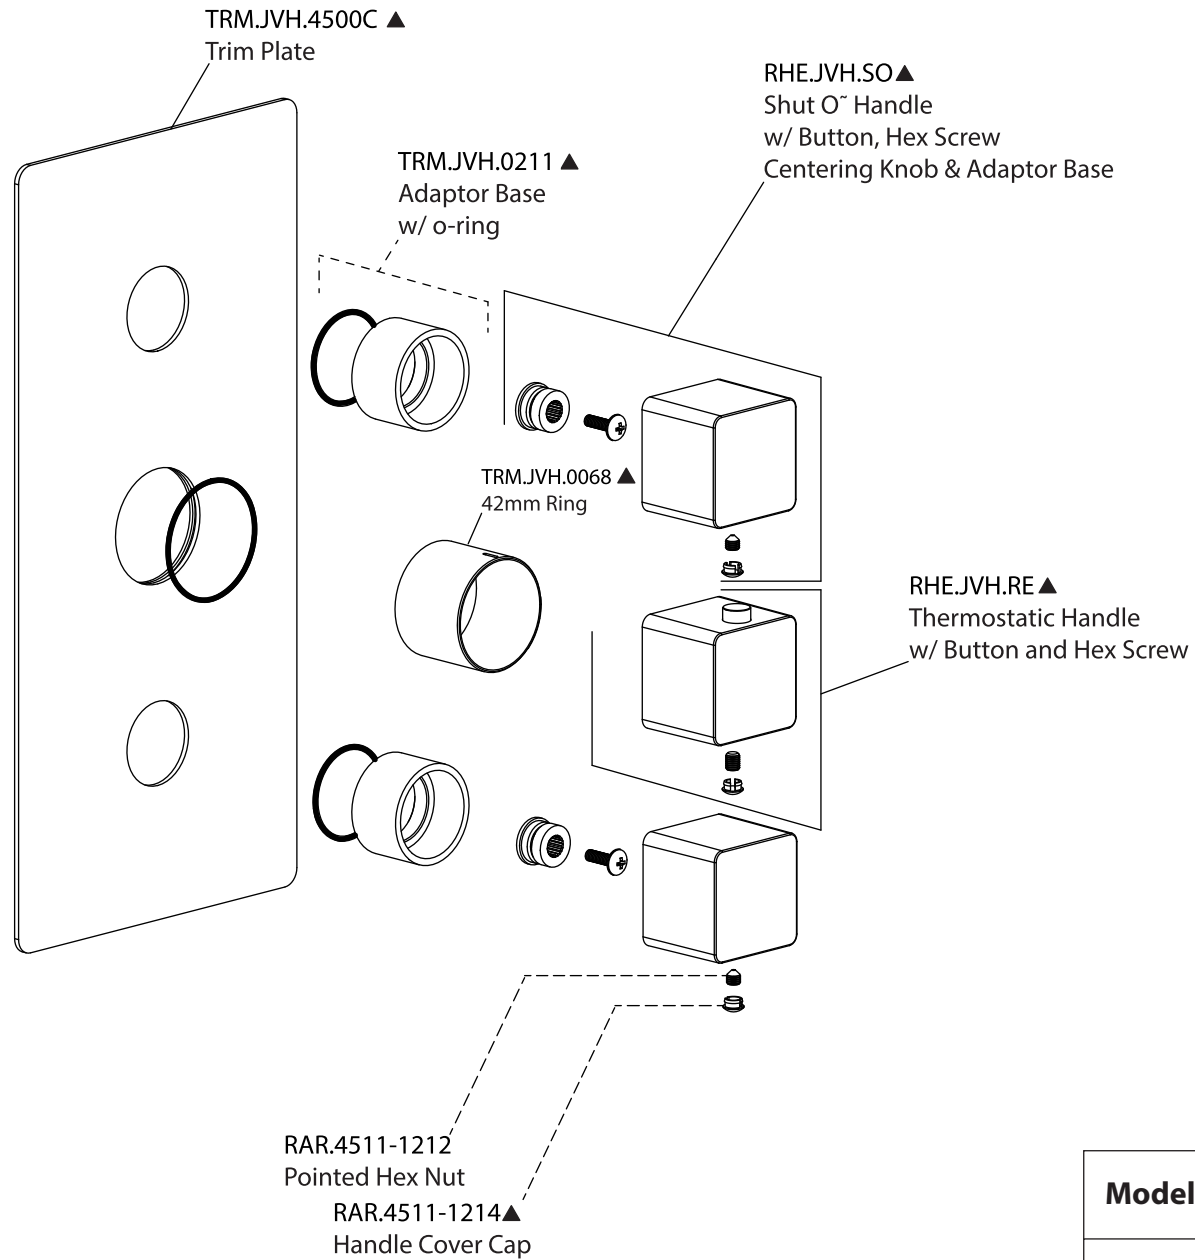

Product Parts Breakdown

▲ Specify Finish

Model No.RHE.7150

Ver 2.53

FLUSSO
LUXURY PLUMBING FIXTURES

Product Parts Breakdown

▲ Specify Finish

Model No.HH1060

Ver 2.53

FLUSSO
LUXURY PLUMBING FIXTURES

Product Parts Breakdown

▲ Specify Finish

Model No.RHB.12C

Ver 2.53

FLUSSO
LUXURY PLUMBING FIXTURES

Product Parts Breakdown

Model No.RHE.4500T

Ver 2.54

Product Parts Breakdown

Model No. JVH.4401

Ver 2.53

FLUSSO
LUXURY PLUMBING FIXTURES

Product Parts Breakdown

▲ Specify Finish

Model No.HH1006H

Ver 2.55

FLUSSO
LUXURY PLUMBING FIXTURES

Product Parts Breakdown

Model No.HH8006

Ver 2.54

Product Parts Breakdown

▲ Specify Finish