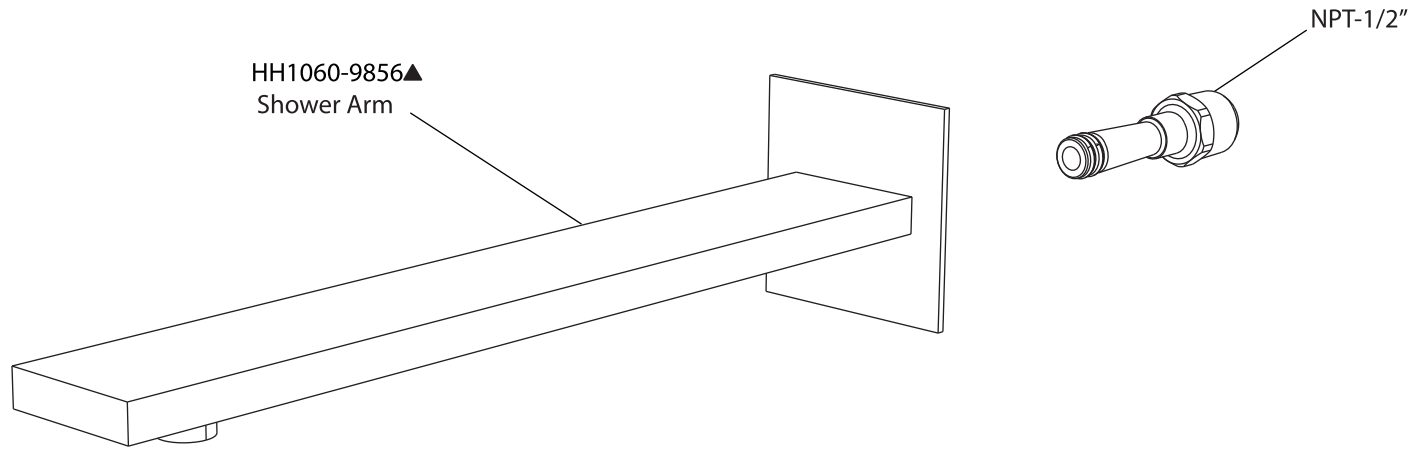

Product Parts Breakdown

▲ Specify Finish

Model No.RHE.7150

Ver 2.53

FLUSSO
LUXURY PLUMBING FIXTURES

Product Parts Breakdown

▲ Specify Finish

Model No.HH1060

Ver 2.53

FLUSSO
LUXURY PLUMBING FIXTURES

Product Parts Breakdown

▲ Specify Finish

Model No.RHB.12C

Ver 2.53

FLUSSO
LUXURY PLUMBING FIXTURES

Product Parts Breakdown

Model No.RHE.4500T

Ver 2.54

Product Parts Breakdown

Model No. JVH.4401

Ver 2.53

FLUSSO
LUXURY PLUMBING FIXTURES

Product Parts Breakdown

▲ Specify Finish

Model No.HH1006H

Ver 2.55

FLUSSO
LUXURY PLUMBING FIXTURES

Product Parts Breakdown

Model No.HH8006

Ver 2.54

Product Parts Breakdown

▲ Specify Finish