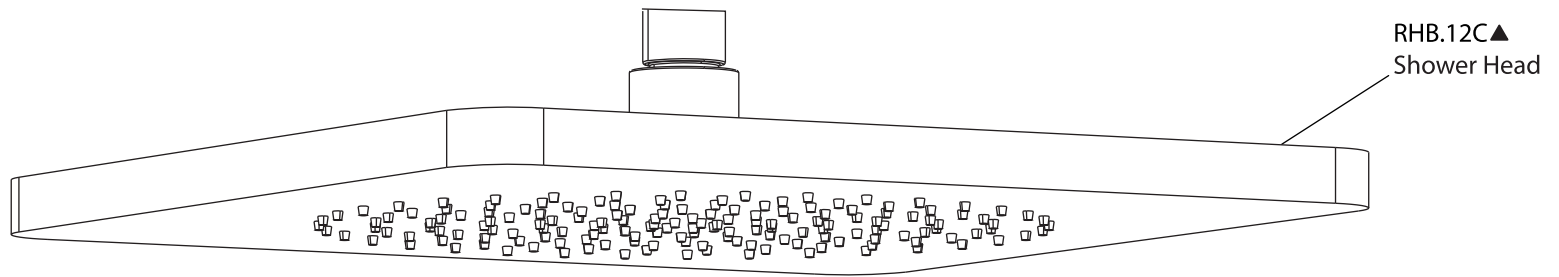

Product Parts Breakdown

▲ Specify Finish

Model No.RHE.7150

Ver 2.53

FLUSSO
LUXURY PLUMBING FIXTURES

Product Parts Breakdown

▲ Specify Finish

Model No.HH1060

Ver 2.53

FLUSSO
LUXURY PLUMBING FIXTURES

Product Parts Breakdown

▲ Specify Finish

Model No.RHB.12C

Ver 2.53

FLUSSO
LUXURY PLUMBING FIXTURES

Product Parts Breakdown

Model No.RHE.4500T

Ver 2.54

Product Parts Breakdown

Model No. JVH.4401

Ver 2.53

FLUSSO
LUXURY PLUMBING FIXTURES

Product Parts Breakdown

▲ Specify Finish

Model No.HH1006H

Ver 2.55

FLUSSO
LUXURY PLUMBING FIXTURES

Product Parts Breakdown

Model No.HH8006

Ver 2.54

Product Parts Breakdown

▲ Specify Finish