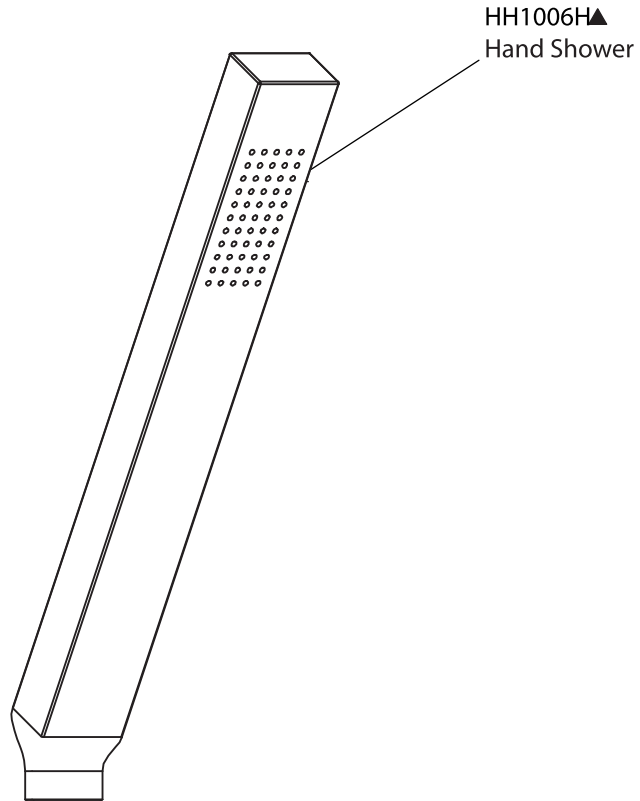

Product Parts Breakdown

▲ Specify Finish

Model No.RHE.7150

Ver 2.53

FLUSSO
LUXURY PLUMBING FIXTURES

Product Parts Breakdown

▲ Specify Finish

Model No.HH1060

Ver 2.53

FLUSSO
LUXURY PLUMBING FIXTURES

Product Parts Breakdown

▲ Specify Finish

Model No.RHB.12C

Ver 2.53

FLUSSO
LUXURY PLUMBING FIXTURES

Product Parts Breakdown

Model No.RHE.4500T

Ver 2.54

Product Parts Breakdown

Model No. JVH.4401

Ver 2.53

FLUSSO
LUXURY PLUMBING FIXTURES

Product Parts Breakdown

▲ Specify Finish

Model No.HH1006H

Ver 2.55

FLUSSO
LUXURY PLUMBING FIXTURES

Product Parts Breakdown

Model No.HH8006

Ver 2.54

Product Parts Breakdown

▲ Specify Finish