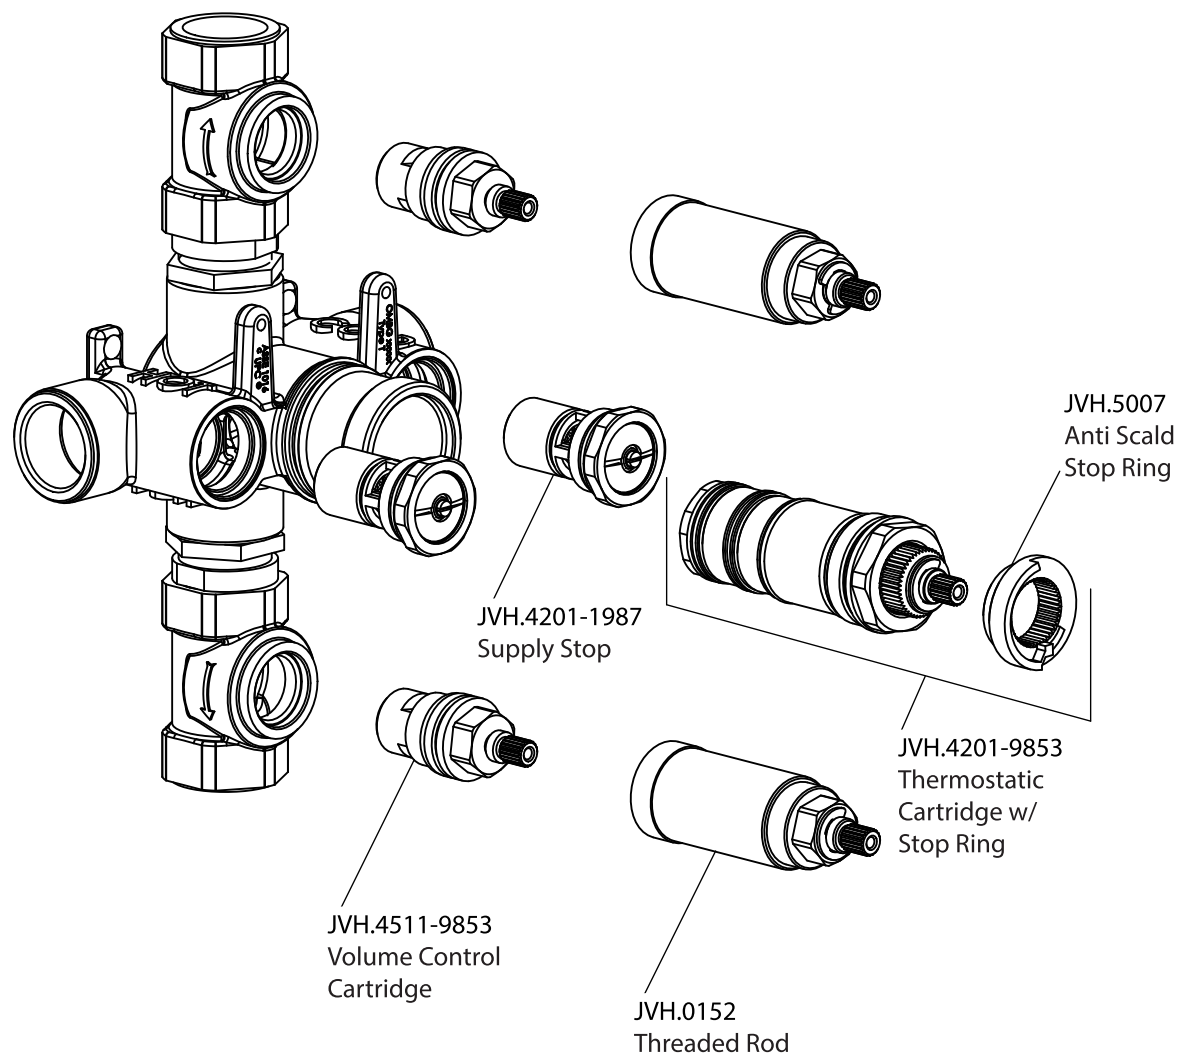

Product Parts Breakdown

▲ Specify Finish

Model No.RHE.7150

Ver 2.53

FLUSSO
LUXURY PLUMBING FIXTURES

Product Parts Breakdown

▲ Specify Finish

Model No.HH1060

Ver 2.53

FLUSSO
LUXURY PLUMBING FIXTURES

Product Parts Breakdown

▲ Specify Finish

Model No.RHB.12C

Ver 2.53

FLUSSO
LUXURY PLUMBING FIXTURES

Product Parts Breakdown

Model No.RHE.4500T

Ver 2.54

Product Parts Breakdown

Model No. JVH.4401

Ver 2.53

FLUSSO
LUXURY PLUMBING FIXTURES

Product Parts Breakdown

▲ Specify Finish

Model No.HH1006H

Ver 2.55

FLUSSO
LUXURY PLUMBING FIXTURES

Product Parts Breakdown

Model No.HH8006

Ver 2.54

Product Parts Breakdown

▲ Specify Finish