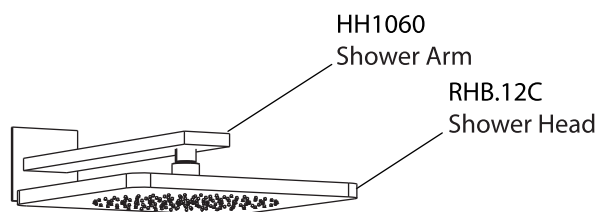

Product Parts Breakdown

▲ Specify Finish

Model No.RHE.7150

Ver 2.53

FLUSSO
LUXURY PLUMBING FIXTURES

Product Parts Breakdown

▲ Specify Finish

Model No.HH1060

Ver 2.53

FLUSSO
LUXURY PLUMBING FIXTURES

Product Parts Breakdown

▲ Specify Finish

Model No.RHB.12C

Ver 2.53

FLUSSO
LUXURY PLUMBING FIXTURES

Product Parts Breakdown