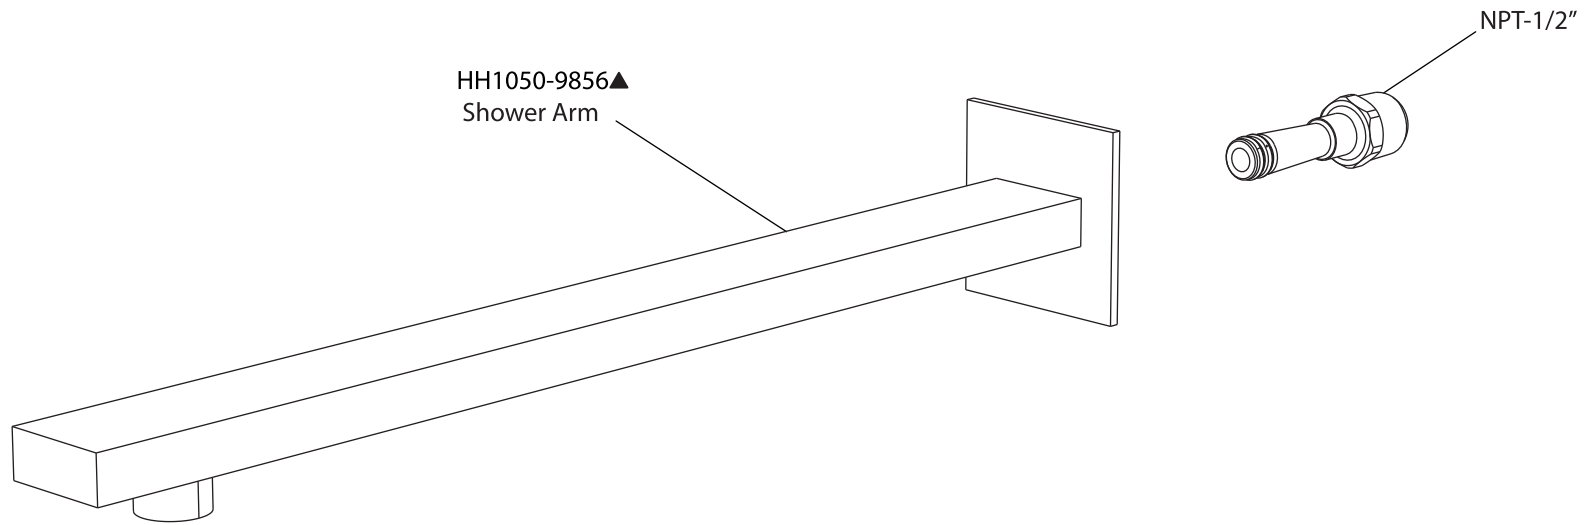

Product Parts Breakdown

▲ Specify Finish

Model No.RHE.7100

Ver 2.53

FLUSSO
LUXURY PLUMBING FIXTURES

Product Parts Breakdown

▲ Specify Finish

Model No.HH1050

Ver 2.53

FLUSSO
LUXURY PLUMBING FIXTURES

Product Parts Breakdown

▲ Specify Finish

Model No.RHB.10C

Ver 2.53

FLUSSO
LUXURY PLUMBING FIXTURES

Product Parts Breakdown

Model No.RHE.4000T

Ver 2.57

Product Parts Breakdown

Model No.JVH.4420F

Ver 2.54

FLUSSO
LUXURY PLUMBING FIXTURES

Product Parts Breakdown

▲ Specify Finish