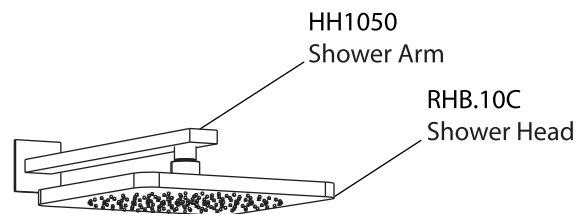

Product Parts Breakdown

▲ Specify Finish

Model No.RHE.7100

Ver 2.53

FLUSSO
LUXURY PLUMBING FIXTURES

Product Parts Breakdown

▲ Specify Finish

Model No.HH1050

Ver 2.53

FLUSSO
LUXURY PLUMBING FIXTURES

Product Parts Breakdown

▲ Specify Finish

Model No.RHB.10C

Ver 2.53

FLUSSO
LUXURY PLUMBING FIXTURES

Product Parts Breakdown