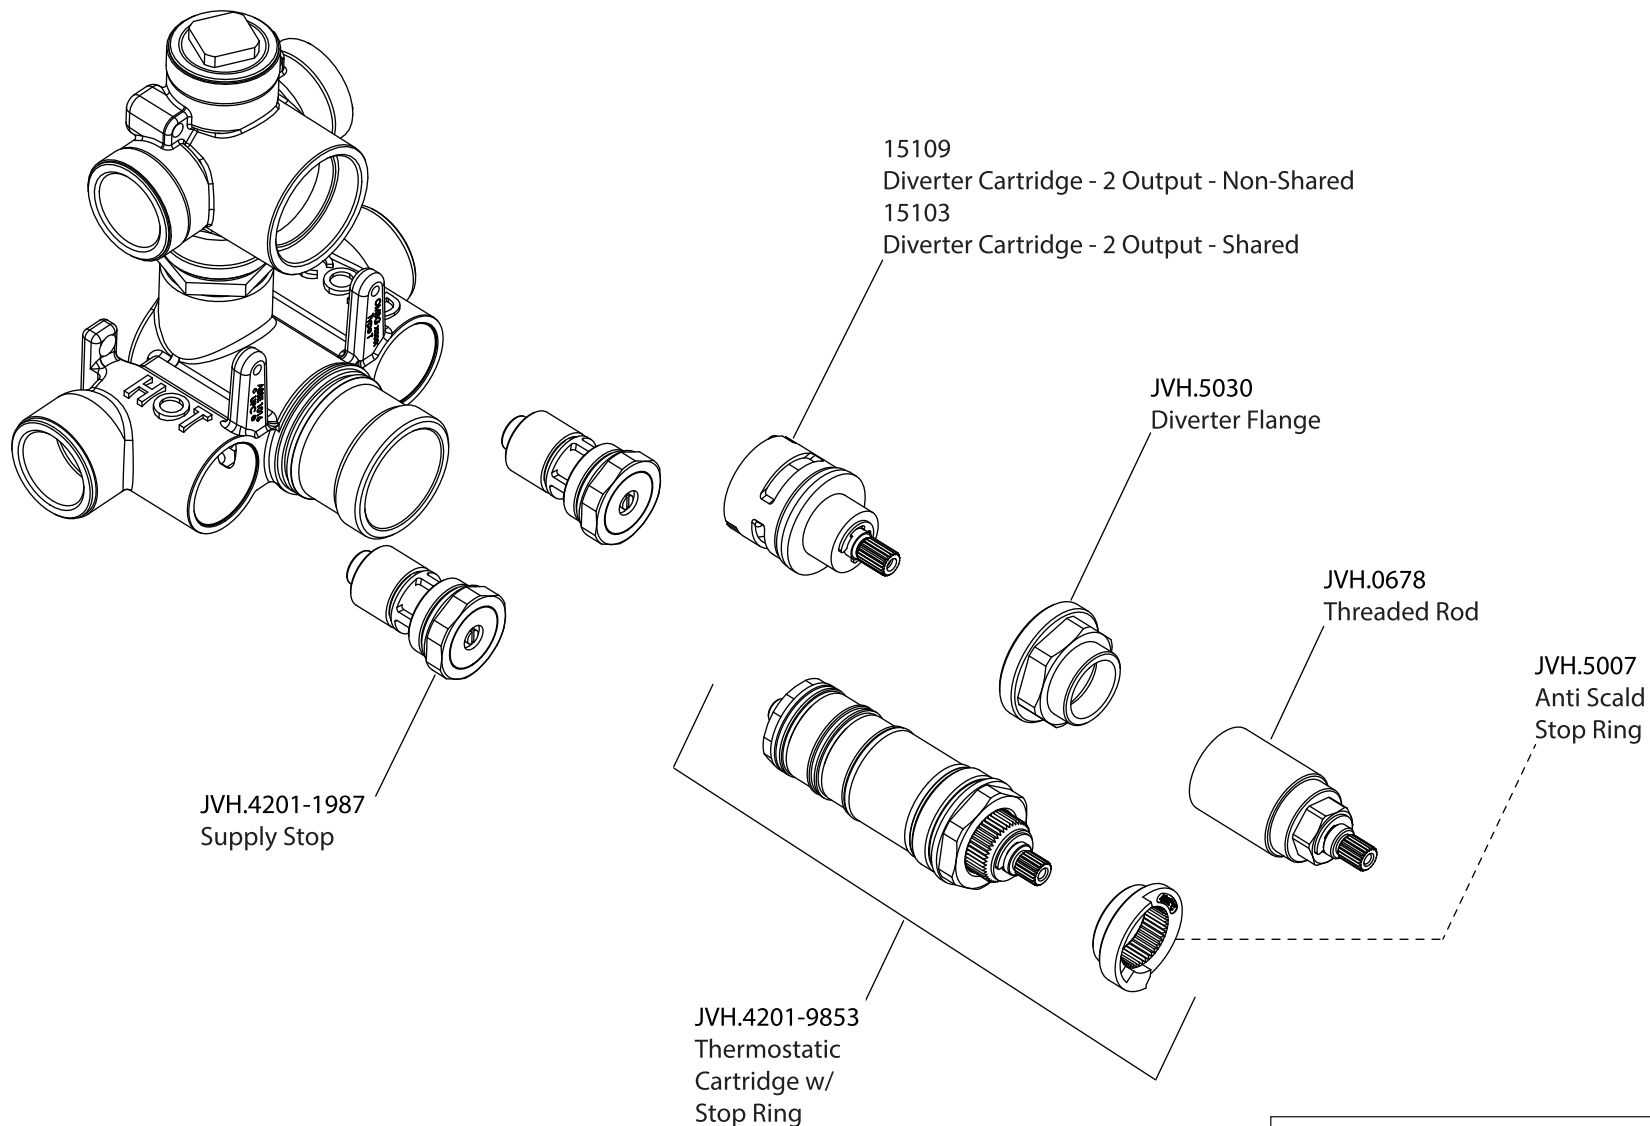

Product Parts Breakdown

▲ Specify Finish

Model No.RHE.7100

Ver 2.53

FLUSSO
LUXURY PLUMBING FIXTURES

Product Parts Breakdown

▲ Specify Finish

Model No.HH1050

Ver 2.53

FLUSSO
LUXURY PLUMBING FIXTURES

Product Parts Breakdown

▲ Specify Finish

Model No.RHB.10C

Ver 2.53

FLUSSO
LUXURY PLUMBING FIXTURES

Product Parts Breakdown

Model No.RHE.4000T

Ver 2.57

Product Parts Breakdown

Model No.JVH.4420F

Ver 2.54

FLUSSO
LUXURY PLUMBING FIXTURES

Product Parts Breakdown

▲ Specify Finish

Model No.HH1006H

Ver 2.55

FLUSSO
LUXURY PLUMBING FIXTURES

Product Parts Breakdown

Model No.RAR.601003A **Ver** 2.54

Product Parts Breakdown

Model No.RHE.5505

Ver 2.53