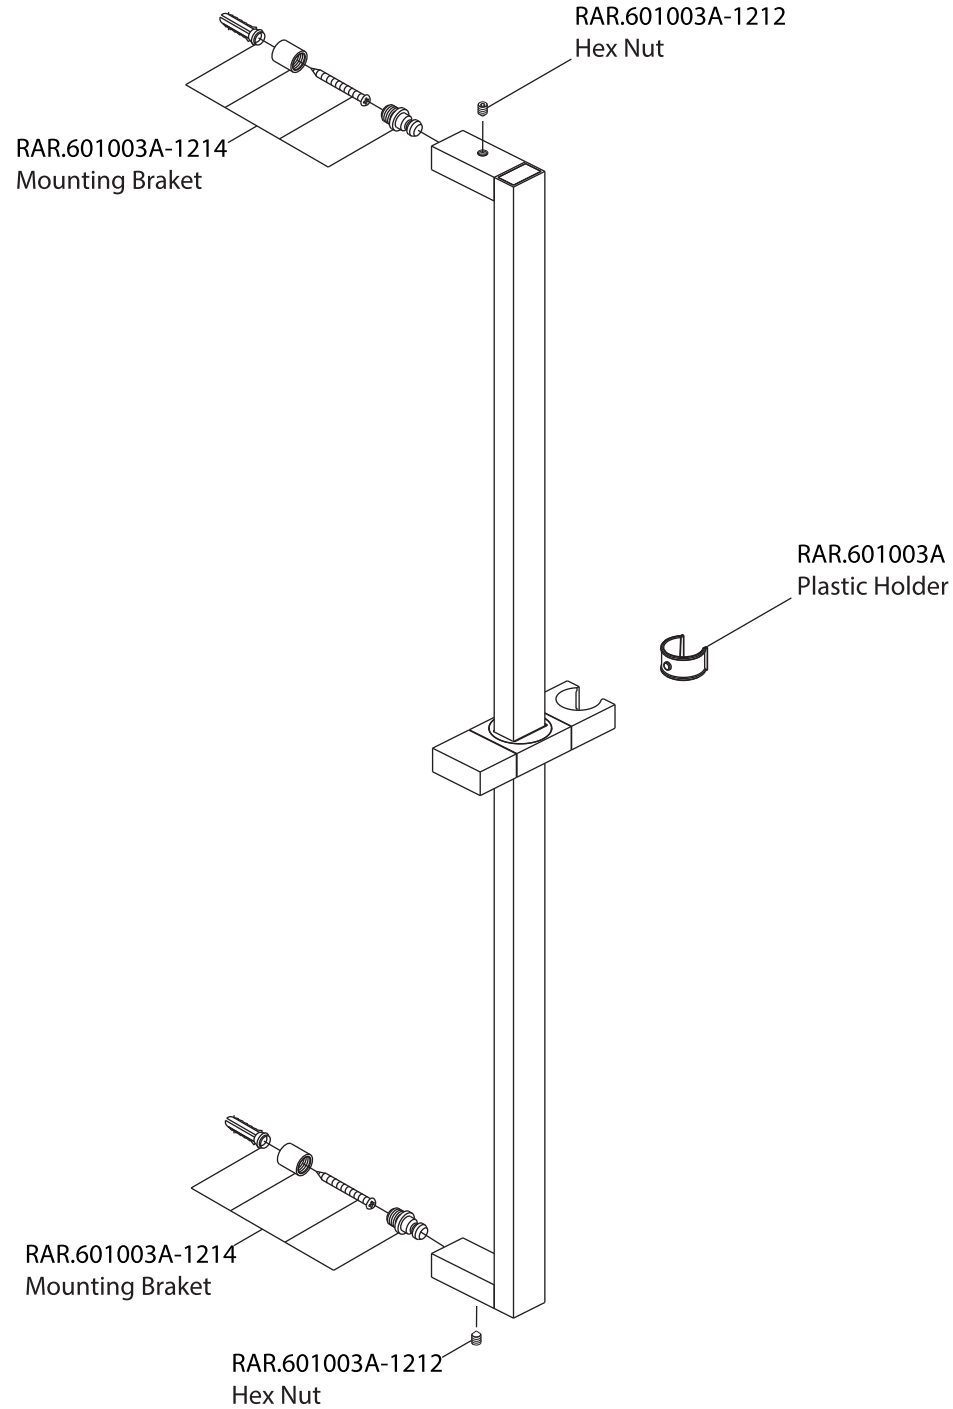

Product Parts Breakdown

▲ Specify Finish

Model No.RHE.7100

Ver 2.53

FLUSSO
LUXURY PLUMBING FIXTURES

Product Parts Breakdown

▲ Specify Finish

Model No.HH1050

Ver 2.53

FLUSSO
LUXURY PLUMBING FIXTURES

Product Parts Breakdown

▲ Specify Finish

Model No.RHB.10C

Ver 2.53

FLUSSO
LUXURY PLUMBING FIXTURES

Product Parts Breakdown

Model No.RHE.4000T

Ver 2.57

Product Parts Breakdown

Model No.JVH.4420F

Ver 2.54

FLUSSO
LUXURY PLUMBING FIXTURES

Product Parts Breakdown

▲ Specify Finish

Model No.HH1006H

Ver 2.55

FLUSSO
LUXURY PLUMBING FIXTURES

Product Parts Breakdown

Model No.RAR.601003A **Ver** 2.54

Product Parts Breakdown

Model No.RHE.5505

Ver 2.53