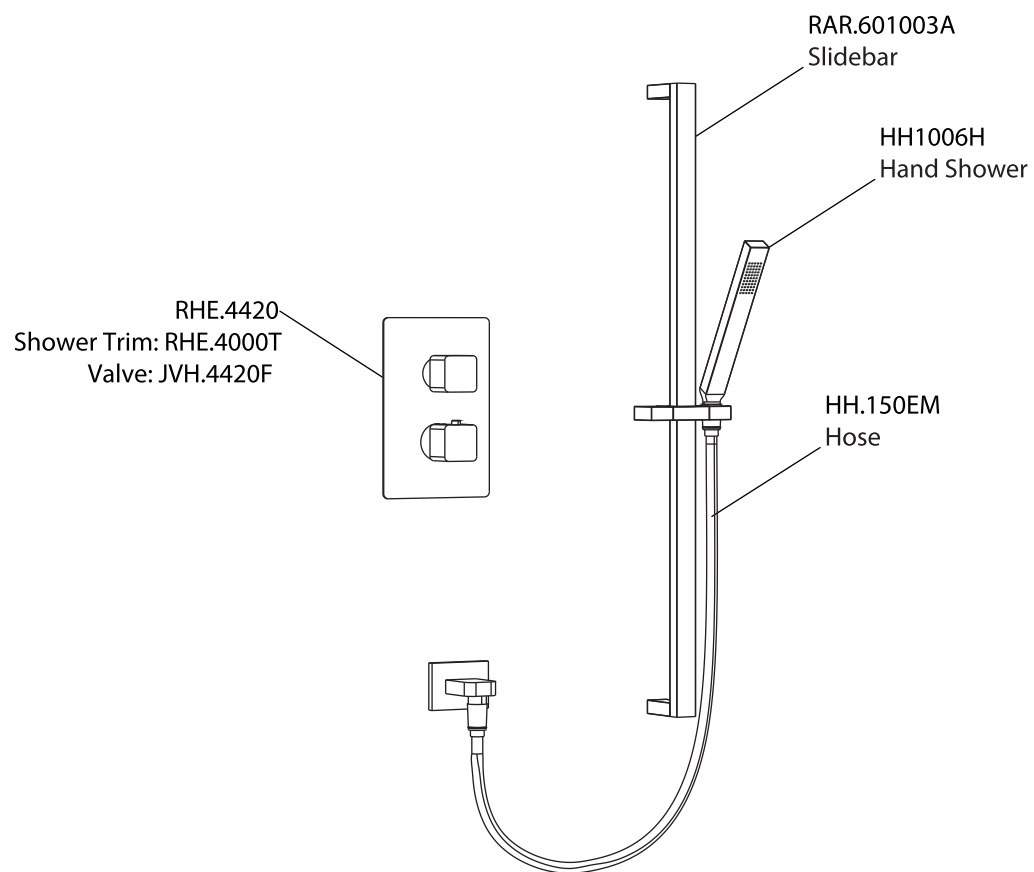

Product Parts Breakdown

▲ Specify Finish

Model No.RHE.7100

Ver 2.53

FLUSSO
LUXURY PLUMBING FIXTURES

Product Parts Breakdown

▲ Specify Finish

Model No.HH1050

Ver 2.53

FLUSSO
LUXURY PLUMBING FIXTURES

Product Parts Breakdown

▲ Specify Finish

Model No.RHB.10C

Ver 2.53

FLUSSO
LUXURY PLUMBING FIXTURES

Product Parts Breakdown

Model No.RHE.4000T

Ver 2.57

Product Parts Breakdown

Model No.JVH.4420F

Ver 2.54

FLUSSO
LUXURY PLUMBING FIXTURES

Product Parts Breakdown

▲ Specify Finish

Model No.HH1006H

Ver 2.55

FLUSSO
LUXURY PLUMBING FIXTURES

Product Parts Breakdown

Model No.RAR.601003A **Ver** 2.54

Product Parts Breakdown

Model No.RHE.5505

Ver 2.53