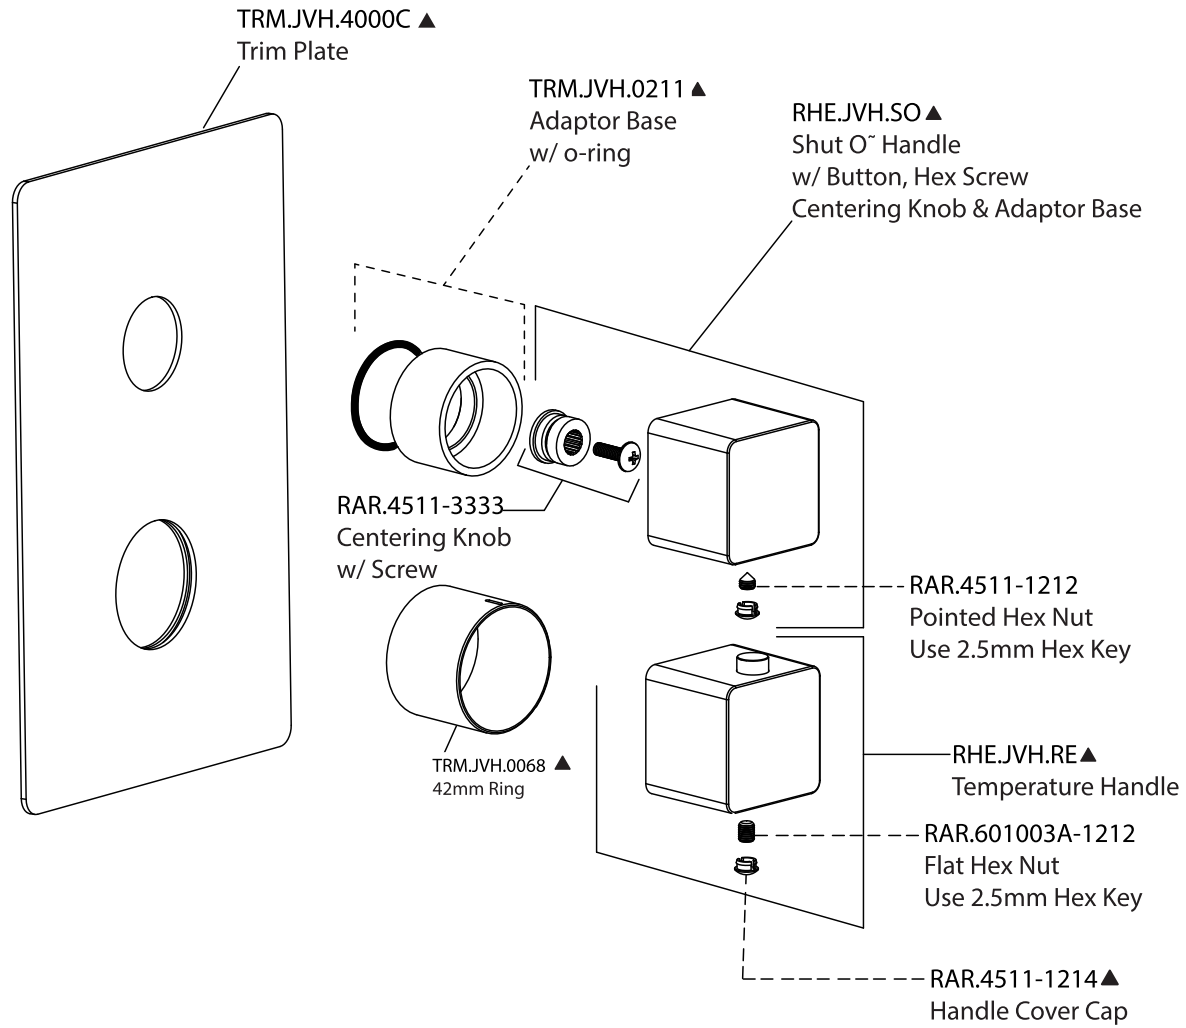

Product Parts Breakdown

▲ Specify Finish

Model No.RHE.7100

Ver 2.53

FLUSSO
LUXURY PLUMBING FIXTURES

Product Parts Breakdown

▲ Specify Finish

Model No.HH1050

Ver 2.53

FLUSSO
LUXURY PLUMBING FIXTURES

Product Parts Breakdown

▲ Specify Finish

Model No.RHB.10C

Ver 2.53

FLUSSO
LUXURY PLUMBING FIXTURES

Product Parts Breakdown

Model No.RHE.4000T

Ver 2.57

Product Parts Breakdown

Model No.JVH.4420F

Ver 2.54

FLUSSO
LUXURY PLUMBING FIXTURES

Product Parts Breakdown

▲ Specify Finish

Model No.HH1006H

Ver 2.55

FLUSSO
LUXURY PLUMBING FIXTURES

Product Parts Breakdown

Model No.RAR.601003A **Ver** 2.54

Product Parts Breakdown

Model No.RHE.5505

Ver 2.53