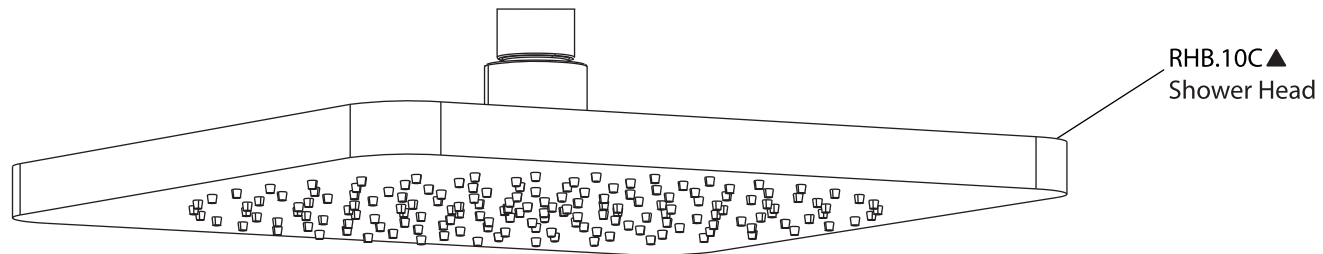

Product Parts Breakdown

▲ Specify Finish

Model No.RHE.7100

Ver 2.53

FLUSSO
LUXURY PLUMBING FIXTURES

Product Parts Breakdown

▲ Specify Finish

Model No.HH1050

Ver 2.53

FLUSSO
LUXURY PLUMBING FIXTURES

Product Parts Breakdown

▲ Specify Finish

Model No.RHB.10C

Ver 2.53

FLUSSO
LUXURY PLUMBING FIXTURES

Product Parts Breakdown

Model No.RHE.4000T

Ver 2.57

Product Parts Breakdown

Model No.JVH.4420F

Ver 2.54

FLUSSO
LUXURY PLUMBING FIXTURES

Product Parts Breakdown

▲ Specify Finish