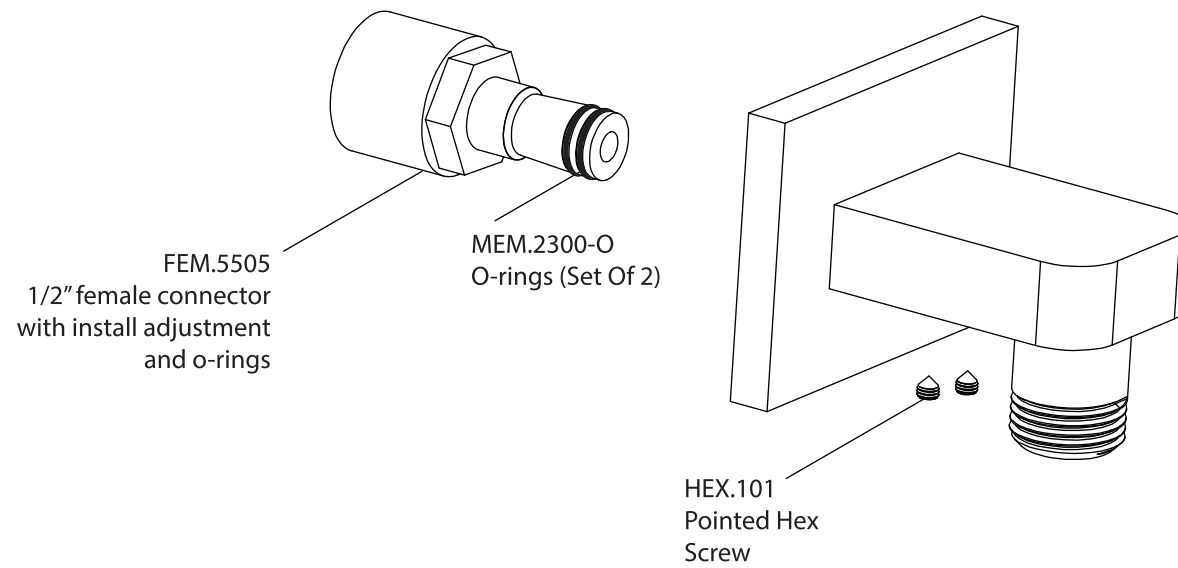

Model No.RHE.4000T

Ver 2.57

Product Parts Breakdown

Model No.JVH.4420F

Ver 2.54

FLUSSO
LUXURY PLUMBING FIXTURES

Product Parts Breakdown

▲ Specify Finish

Model No.HH1006H

Ver 2.55

FLUSSO
LUXURY PLUMBING FIXTURES

Product Parts Breakdown

Model No.RAR.601003A **Ver** 2.54

Product Parts Breakdown

Model No.RHE.5505

Ver 2.53