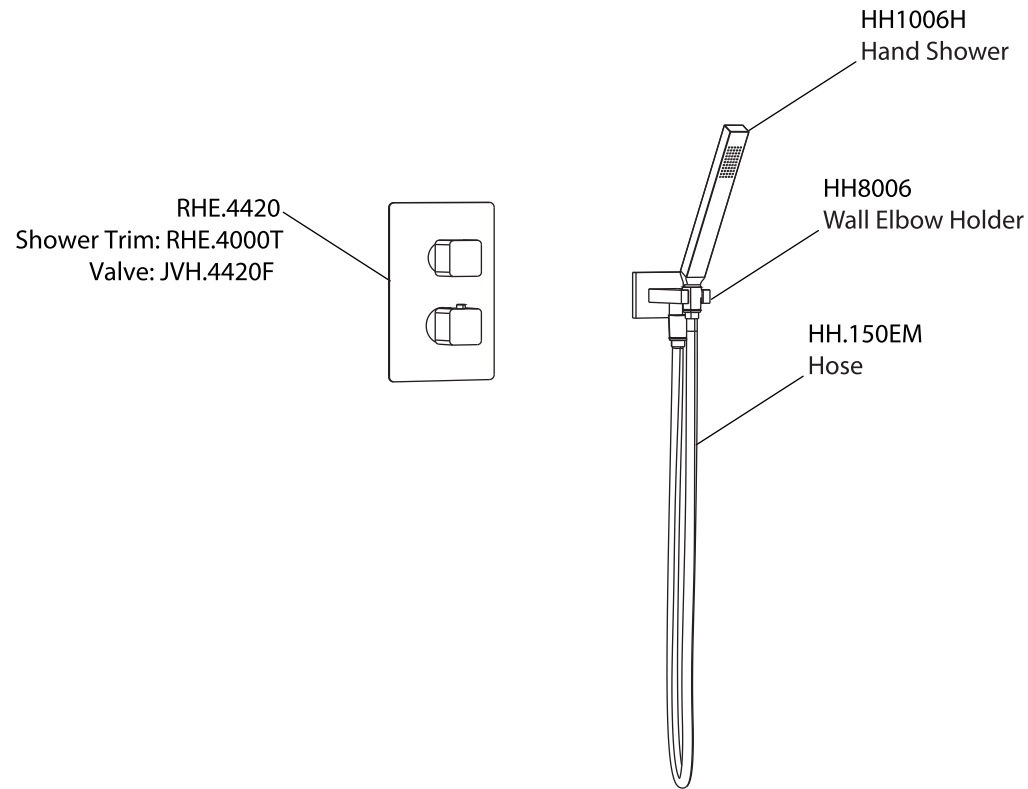

Product Parts Breakdown

Model No.RHE.7050

Ver 2.53

Product Parts Breakdown

▲ Specify Finish

Model No.HH1050

Ver 2.53

FLUSSO
LUXURY PLUMBING FIXTURES

Product Parts Breakdown

▲ Specify Finish

Model No.RHB.10C

Ver 2.53

FLUSSO
LUXURY PLUMBING FIXTURES

Product Parts Breakdown

Model No.RHE.4000T

Ver 2.57

Product Parts Breakdown

Model No.JVH.4420F

Ver 2.54

FLUSSO
LUXURY PLUMBING FIXTURES

Product Parts Breakdown

▲ Specify Finish

Model No.HH1006H

Ver 2.55