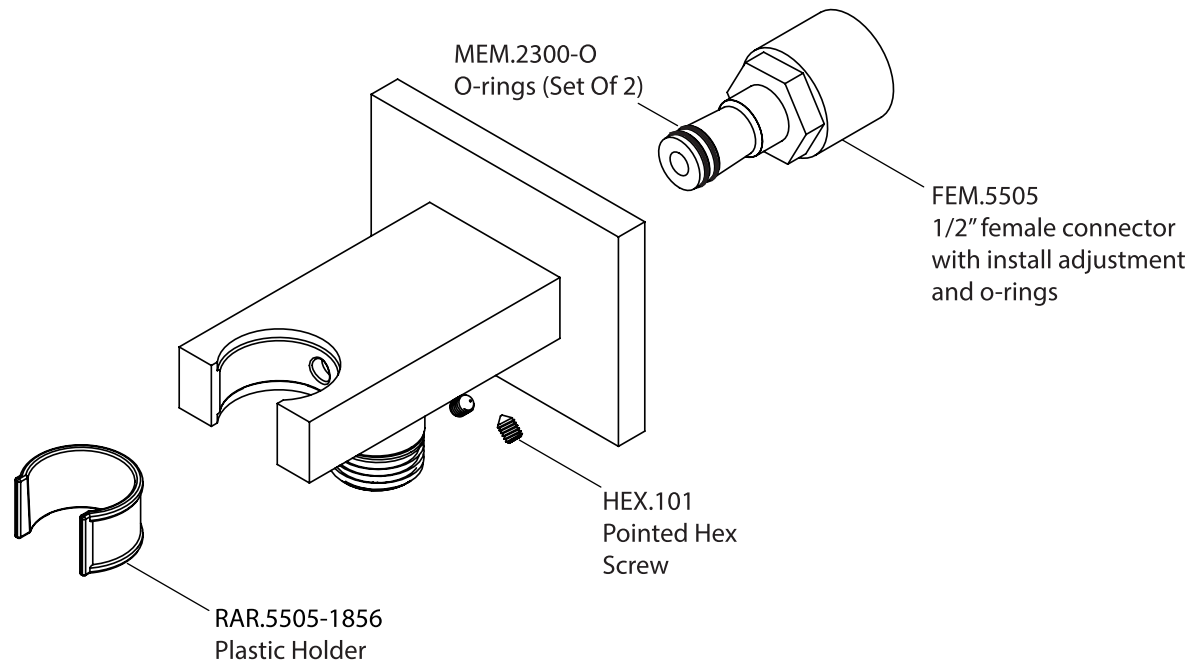

Product Parts Breakdown

▲ Specify Finish

Model No.RHB.10C

Ver 2.53

FLUSSO
LUXURY PLUMBING FIXTURES

Product Parts Breakdown

Model No.RHE.4000T

Ver 2.57

Product Parts Breakdown

Model No.JVH.4420F

Ver 2.54

FLUSSO
LUXURY PLUMBING FIXTURES

Product Parts Breakdown

▲ Specify Finish

Model No.HH1006H

Ver 2.55

FLUSSO
LUXURY PLUMBING FIXTURES

Product Parts Breakdown

▲ Specify Finish

Model No.HH8006

Ver 2.54

FLUSSO
LUXURY PLUMBING FIXTURES

Product Parts Breakdown

▲ Specify Finish