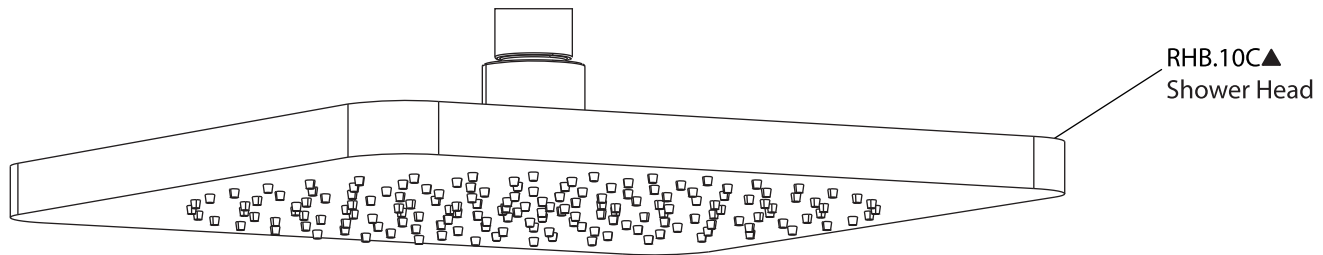

Product Parts Breakdown

Model No.RHE.7050

Ver 2.53

Product Parts Breakdown

▲ Specify Finish

Model No.HH1050

Ver 2.53

FLUSSO
LUXURY PLUMBING FIXTURES

Product Parts Breakdown

▲ Specify Finish

Model No.RHB.10C

Ver 2.53

FLUSSO
LUXURY PLUMBING FIXTURES

Product Parts Breakdown

Model No.RHE.4000T

Ver 2.57

Product Parts Breakdown

Model No.JVH.4420F

Ver 2.54

FLUSSO
LUXURY PLUMBING FIXTURES

Product Parts Breakdown

▲ Specify Finish

Model No.HH1006H

Ver 2.55