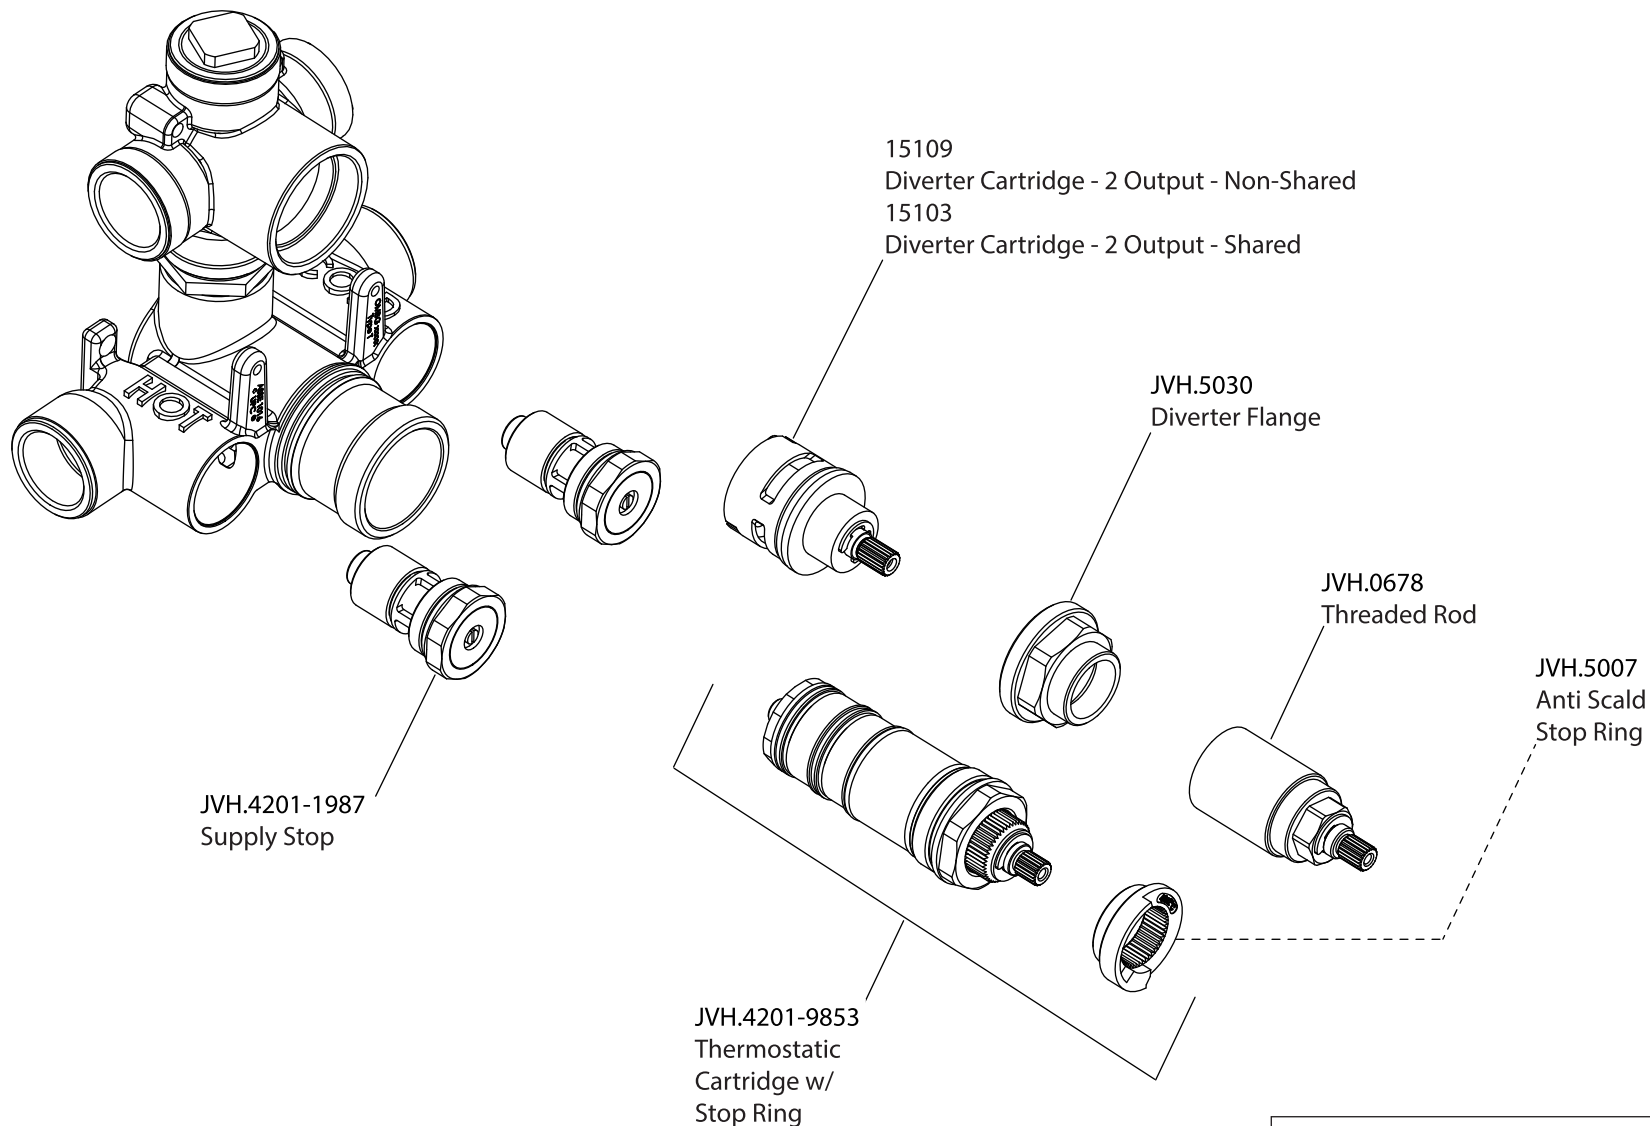

Product Parts Breakdown

Model No.RHE.7050

Ver 2.53

Product Parts Breakdown

▲ Specify Finish

Model No.HH1050

Ver 2.53

FLUSSO
LUXURY PLUMBING FIXTURES

Product Parts Breakdown

▲ Specify Finish

Model No.RHB.10C

Ver 2.53

FLUSSO
LUXURY PLUMBING FIXTURES

Product Parts Breakdown

Model No.RHE.4000T

Ver 2.57

Product Parts Breakdown

Model No.JVH.4420F

Ver 2.54

FLUSSO
LUXURY PLUMBING FIXTURES

Product Parts Breakdown

▲ Specify Finish

Model No.HH1006H

Ver 2.55

FLUSSO
LUXURY PLUMBING FIXTURES

Product Parts Breakdown

▲ Specify Finish

Model No.HH8006

Ver 2.54

FLUSSO
LUXURY PLUMBING FIXTURES

Product Parts Breakdown

▲ Specify Finish