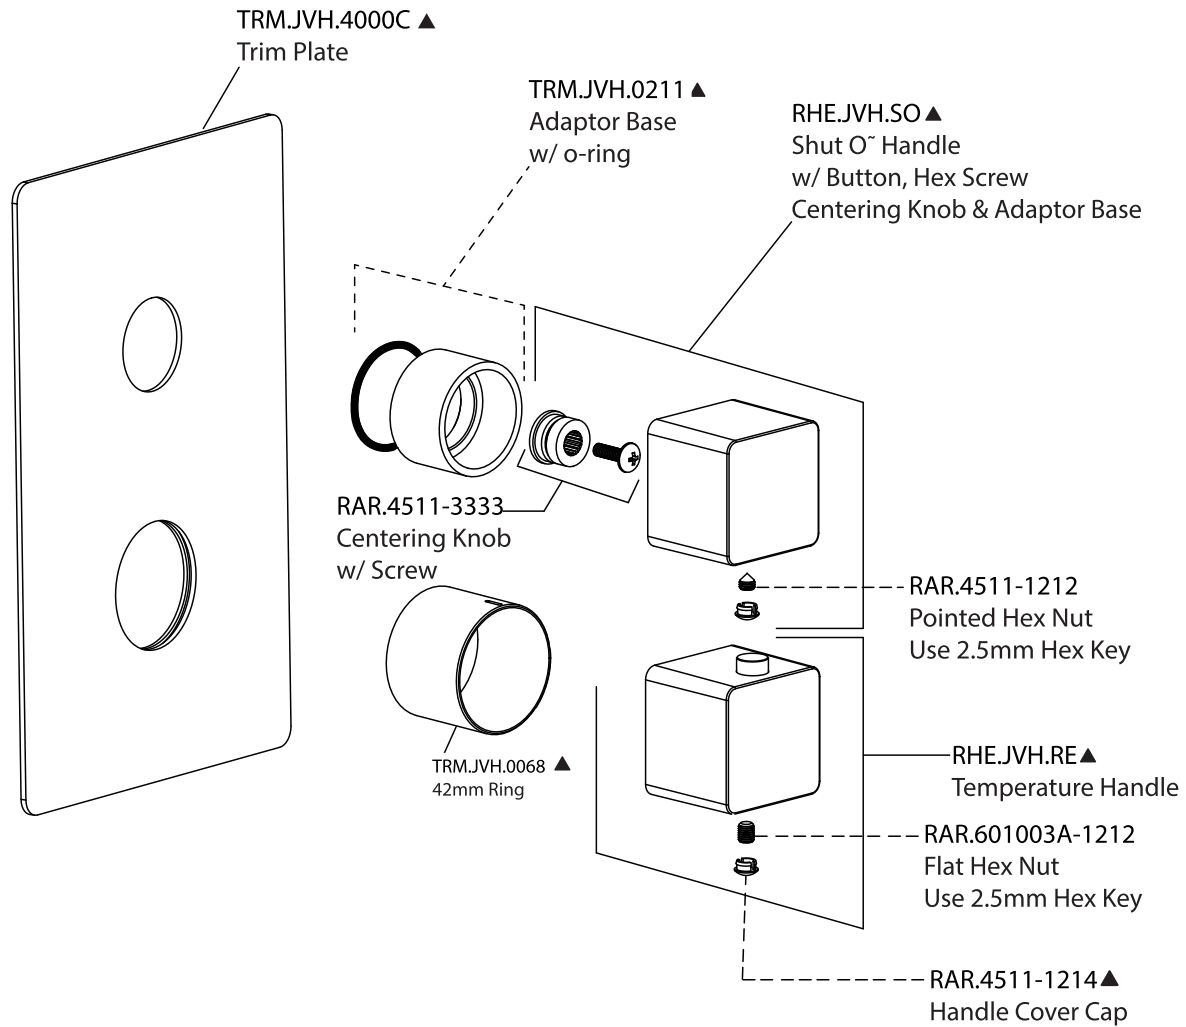

Product Parts Breakdown

Model No.RHE.7050

Ver 2.53

Product Parts Breakdown

▲ Specify Finish

Model No.HH1050

Ver 2.53

FLUSSO
LUXURY PLUMBING FIXTURES

Product Parts Breakdown

▲ Specify Finish

Model No.RHB.10C

Ver 2.53

FLUSSO
LUXURY PLUMBING FIXTURES

Product Parts Breakdown

Model No.RHE.4000T

Ver 2.57

Product Parts Breakdown

Model No.JVH.4420F

Ver 2.54

FLUSSO
LUXURY PLUMBING FIXTURES

Product Parts Breakdown

▲ Specify Finish

Model No.HH1006H

Ver 2.55

FLUSSO
LUXURY PLUMBING FIXTURES

Product Parts Breakdown

▲ Specify Finish

Model No.HH8006

Ver 2.54

FLUSSO
LUXURY PLUMBING FIXTURES

Product Parts Breakdown

▲ Specify Finish