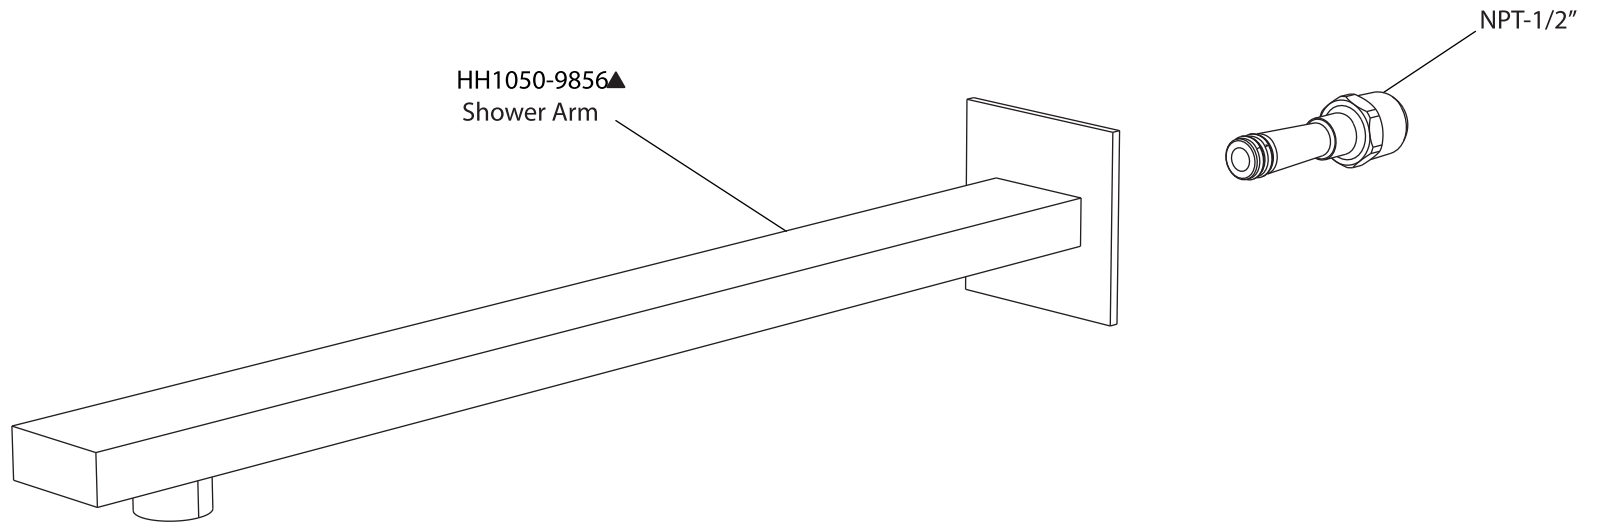

Product Parts Breakdown

Model No.RHE.7050

Ver 2.53

Product Parts Breakdown

▲ Specify Finish

Model No.HH1050

Ver 2.53

FLUSSO
LUXURY PLUMBING FIXTURES

Product Parts Breakdown

▲ Specify Finish

Model No.RHB.10C

Ver 2.53

FLUSSO
LUXURY PLUMBING FIXTURES

Product Parts Breakdown

Model No.RHE.4000T

Ver 2.57

Product Parts Breakdown

Model No.JVH.4420F

Ver 2.54

FLUSSO
LUXURY PLUMBING FIXTURES

Product Parts Breakdown

▲ Specify Finish

Model No.HH1006H

Ver 2.55