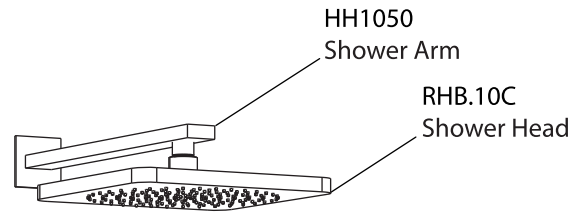

Product Parts Breakdown

Model No.RHE.7050

Ver 2.53

Product Parts Breakdown

▲ Specify Finish

Model No.HH1050

Ver 2.53

FLUSSO
LUXURY PLUMBING FIXTURES

Product Parts Breakdown

▲ Specify Finish

Model No.RHB.10C

Ver 2.53

FLUSSO
LUXURY PLUMBING FIXTURES

Product Parts Breakdown

Model No.RHE.4000T

Ver 2.57