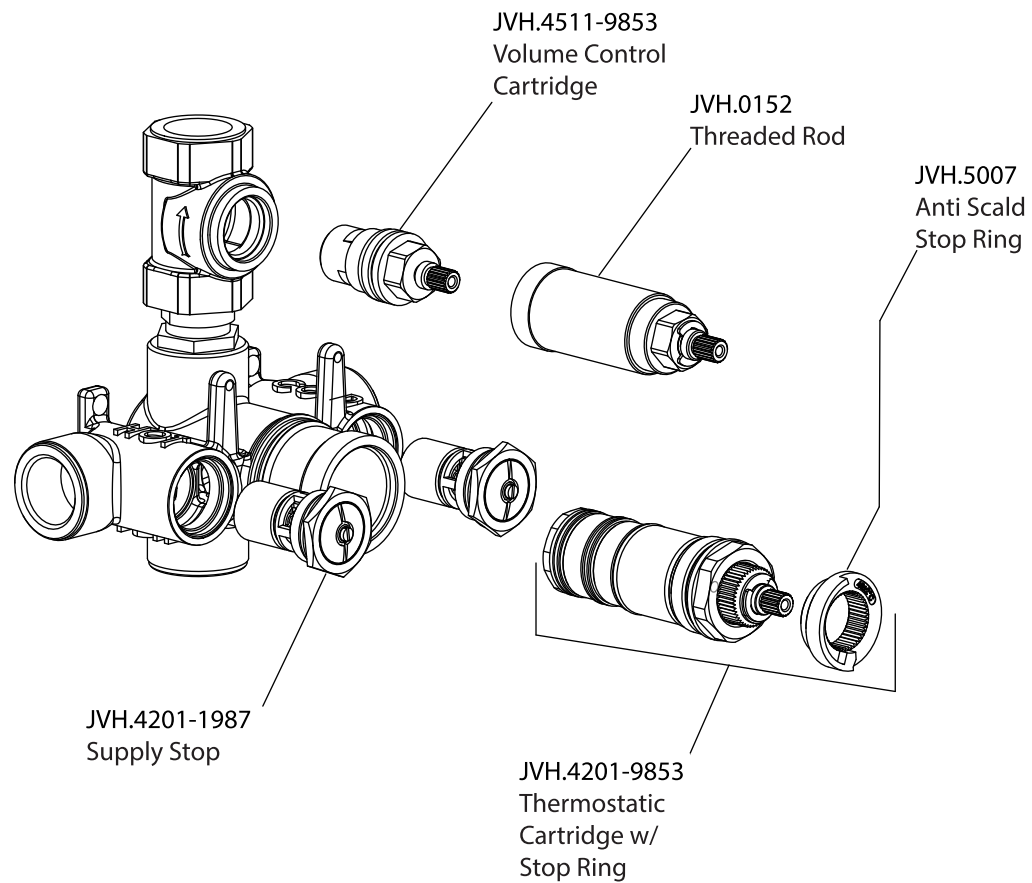

# Product Parts Breakdown

▲ Specify Finish

**Model No.HH1050**

**Ver 2.53**

**FLUSSO**  
LUXURY PLUMBING FIXTURES

# Product Parts Breakdown

▲ Specify Finish

**Model No.**RHB.10C

**Ver** 2.53

**FLUSSO**  
LUXURY PLUMBING FIXTURES

# Product Parts Breakdown

**Model No.**RHE.4000T

**Ver** 2.57

# Product Parts Breakdown

Model No. JVH.4101

Ver 2.53

**FLUSSO**  
LUXURY PLUMBING FIXTURES