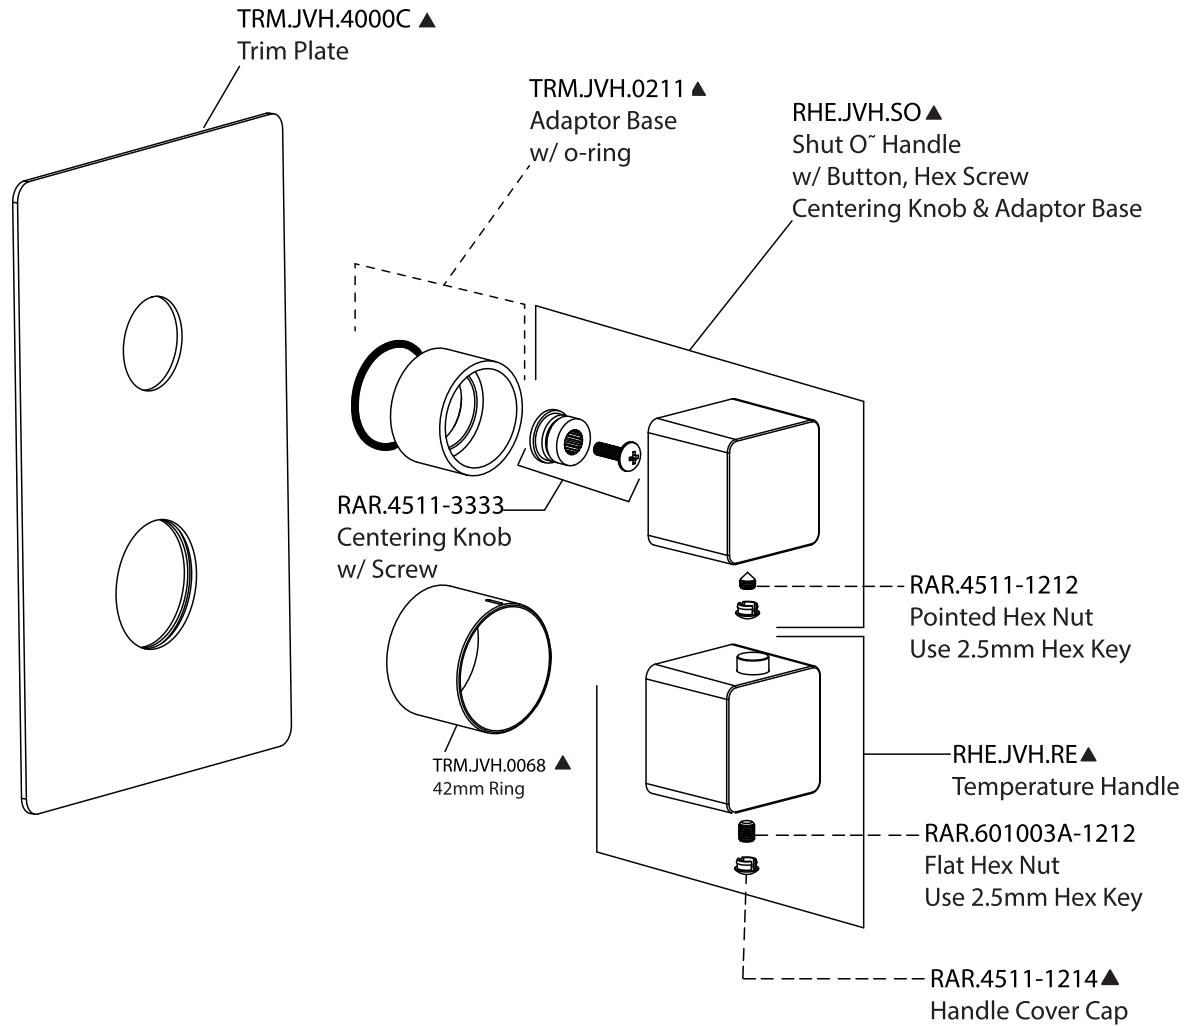

# Product Parts Breakdown

▲ Specify Finish

**Model No.**RHE.7000

**Ver** 2.53

**FLUSSO**  
LUXURY PLUMBING FIXTURES

# Product Parts Breakdown

▲ Specify Finish

**Model No.**RHB.10C

**Ver** 2.53

**FLUSSO**  
LUXURY PLUMBING FIXTURES

# Product Parts Breakdown

**Model No.**RHE.4000T

**Ver** 2.57

# Product Parts Breakdown

Model No. JVH.4101

Ver 2.53

**FLUSSO**  
LUXURY PLUMBING FIXTURES