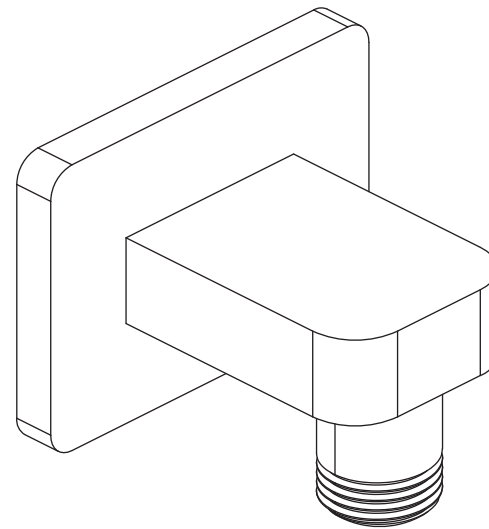

Product Parts Breakdown

Model No.RHE.5505

Ver 2.53

FLUSSO
LUXURY PLUMBING FIXTURES