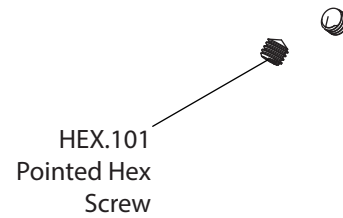

Product Parts Breakdown

Model No.RHE.5505

Ver 2.53

FLUSSO
LUXURY PLUMBING FIXTURES