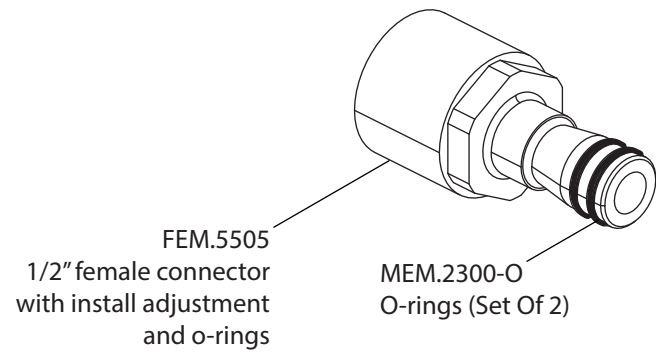

Product Parts Breakdown

Model No.RHE.5505

Ver 2.53

FLUSSO
LUXURY PLUMBING FIXTURES