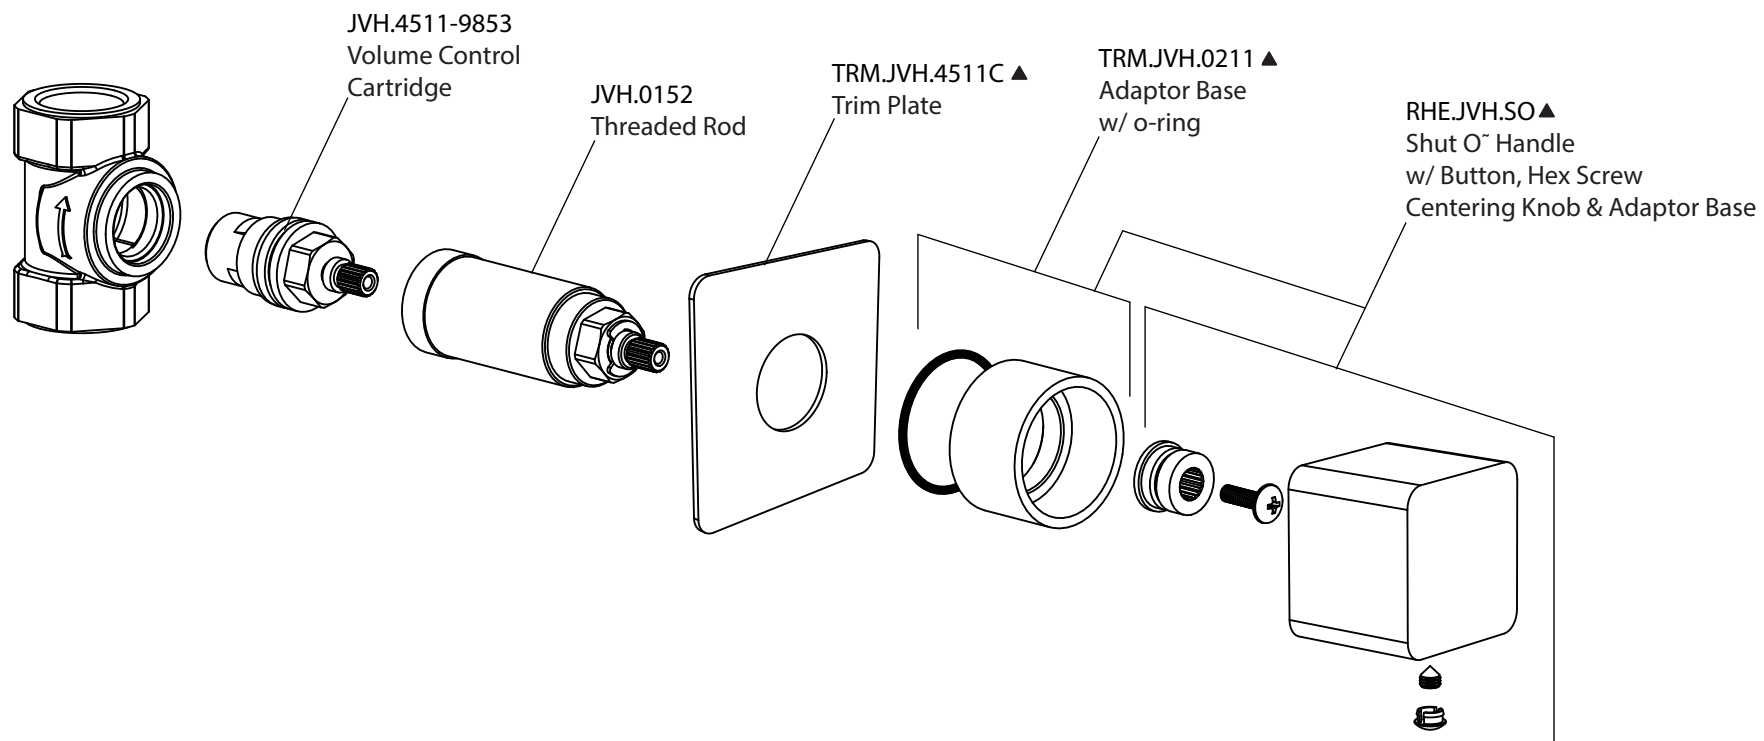

Product Parts Breakdown

▲ Specify Finish

Model No.RHE.4511

Ver 2.53

FLUSSO
LUXURY PLUMBING FIXTURES