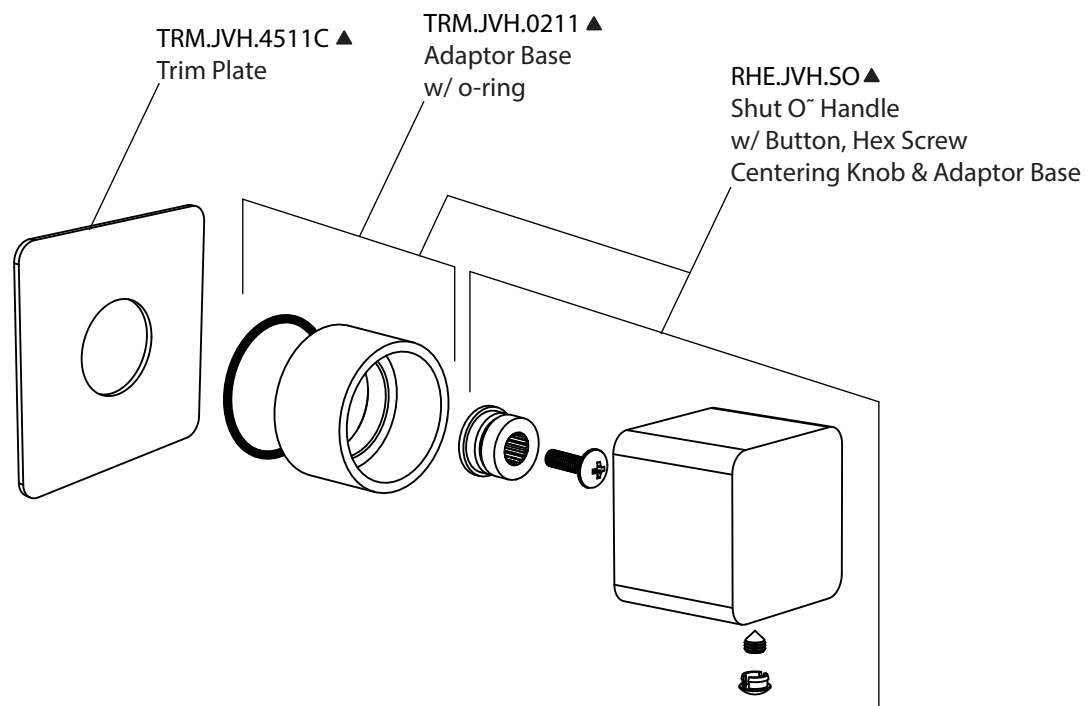

Product Parts Breakdown

▲ Specify Finish

Model No.RHE.4511T

Ver 2.53

FLUSSO
LUXURY PLUMBING FIXTURES