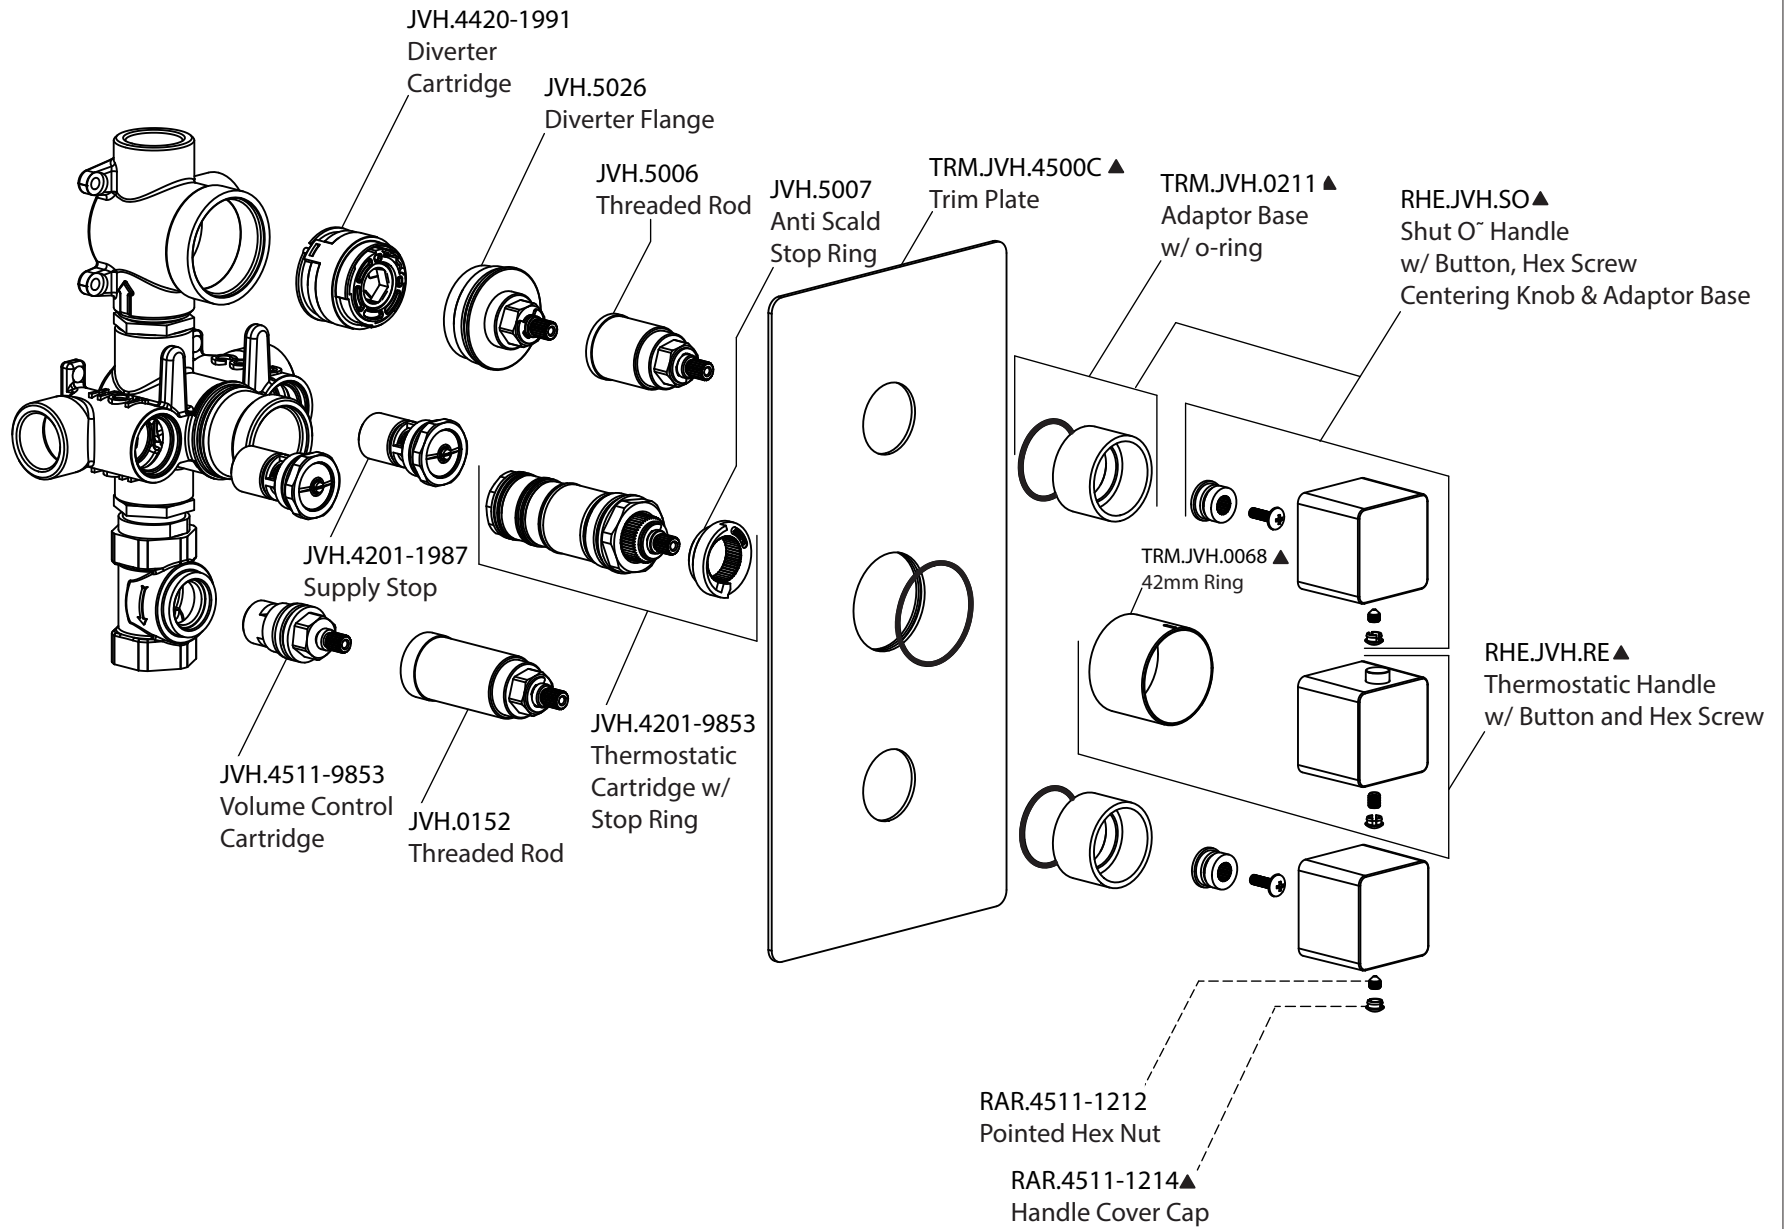

# Product Parts Breakdown

<b>Model No.</b> RHE.4501	<b>Ver</b> 2.55
 <b>FLUSSO</b> LUXURY PLUMBING FIXTURES	