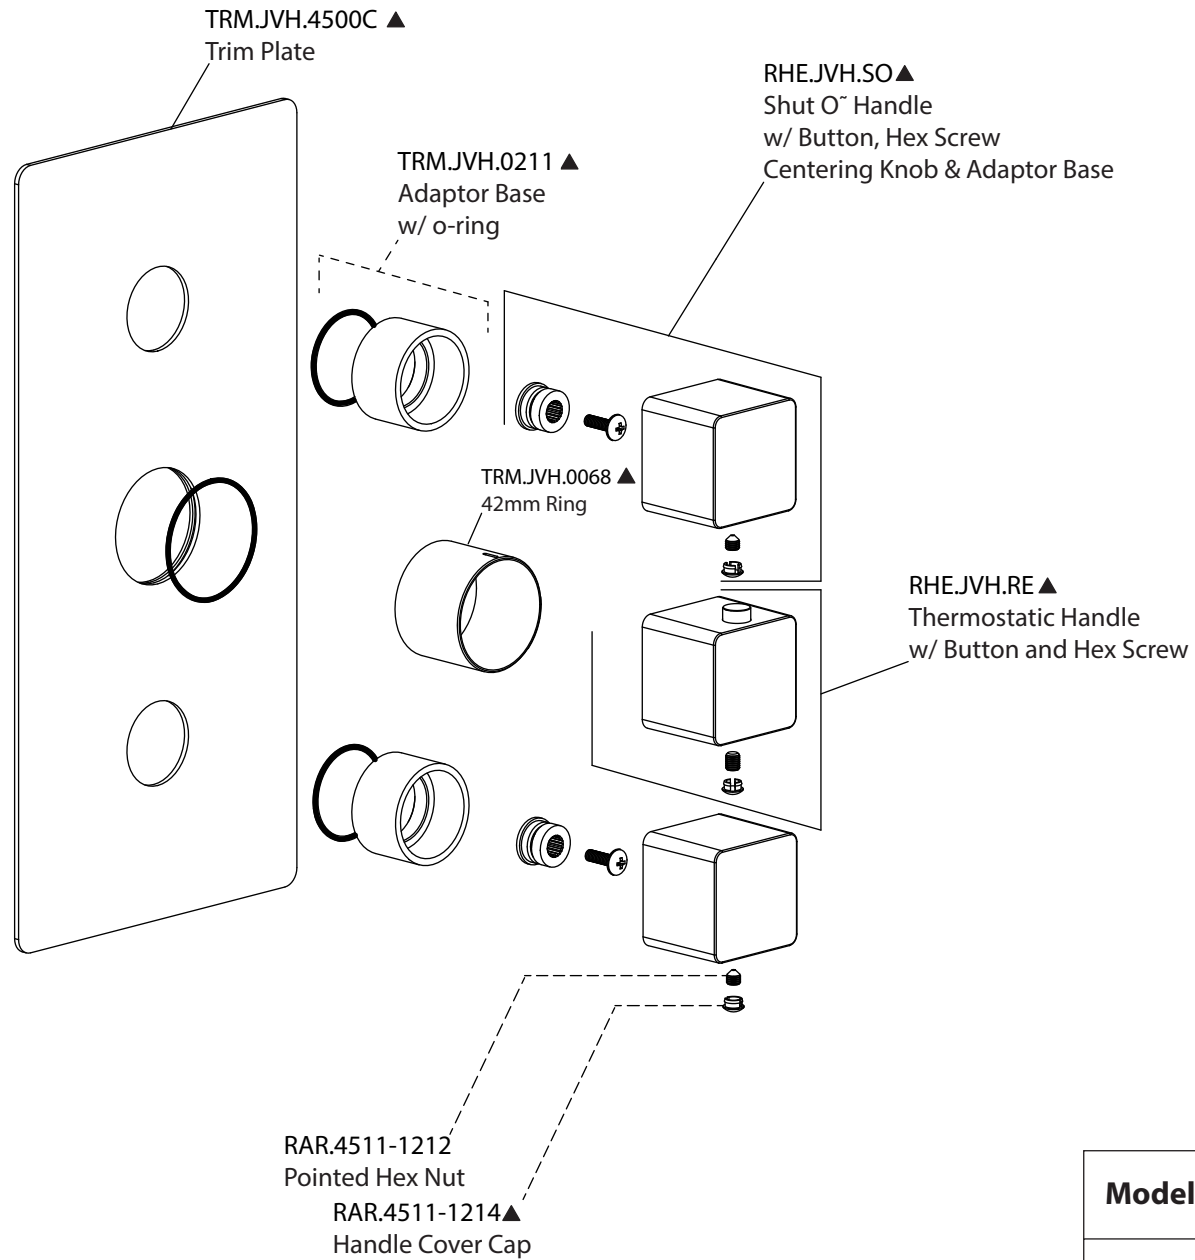

Product Parts Breakdown

Model No.RHE.4500T **Ver** 2.54