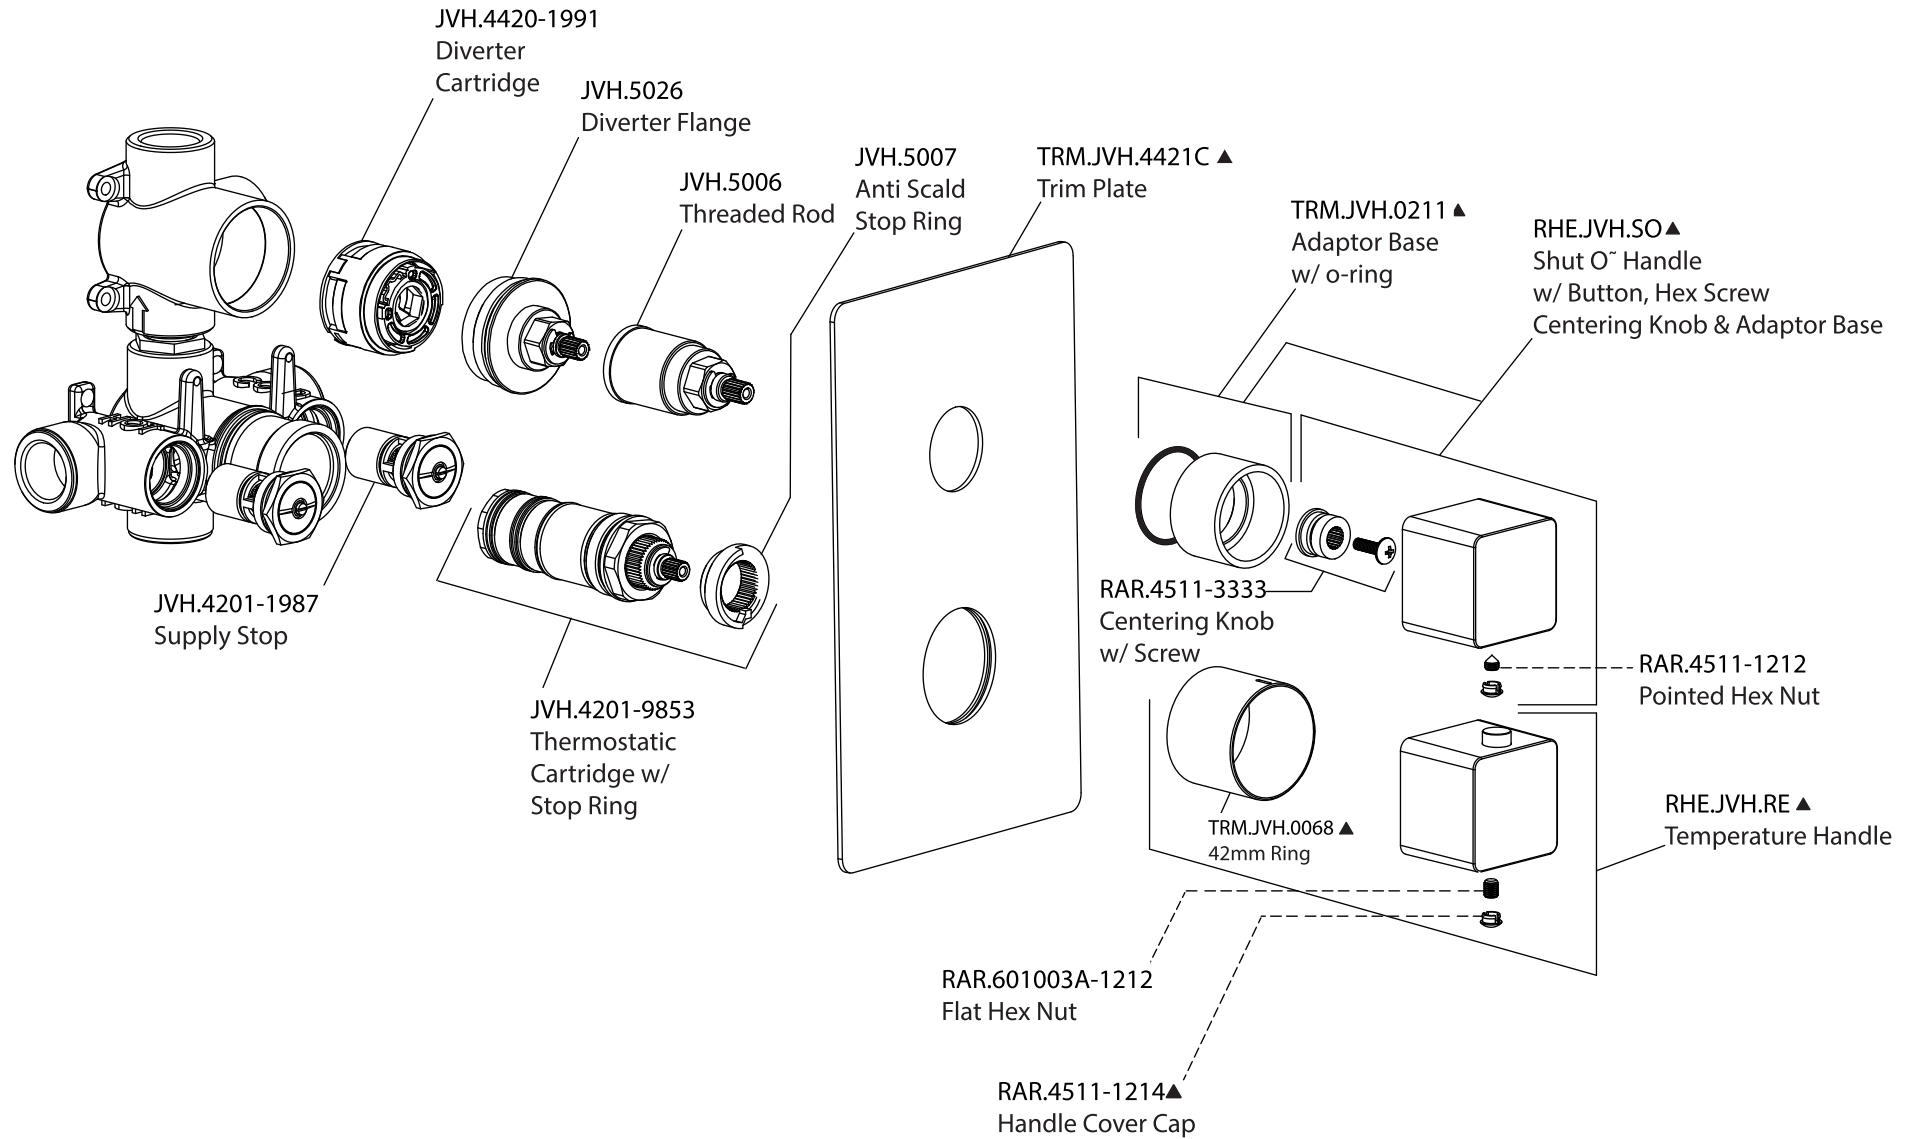

Product Parts Breakdown Using JVH.4420F Valve

Model No.RHE.4421 **Ver** 2.56

Product Parts Breakdown

Using JVH.4420 Valve

Model No.RHE.4421 **Ver** 2.55