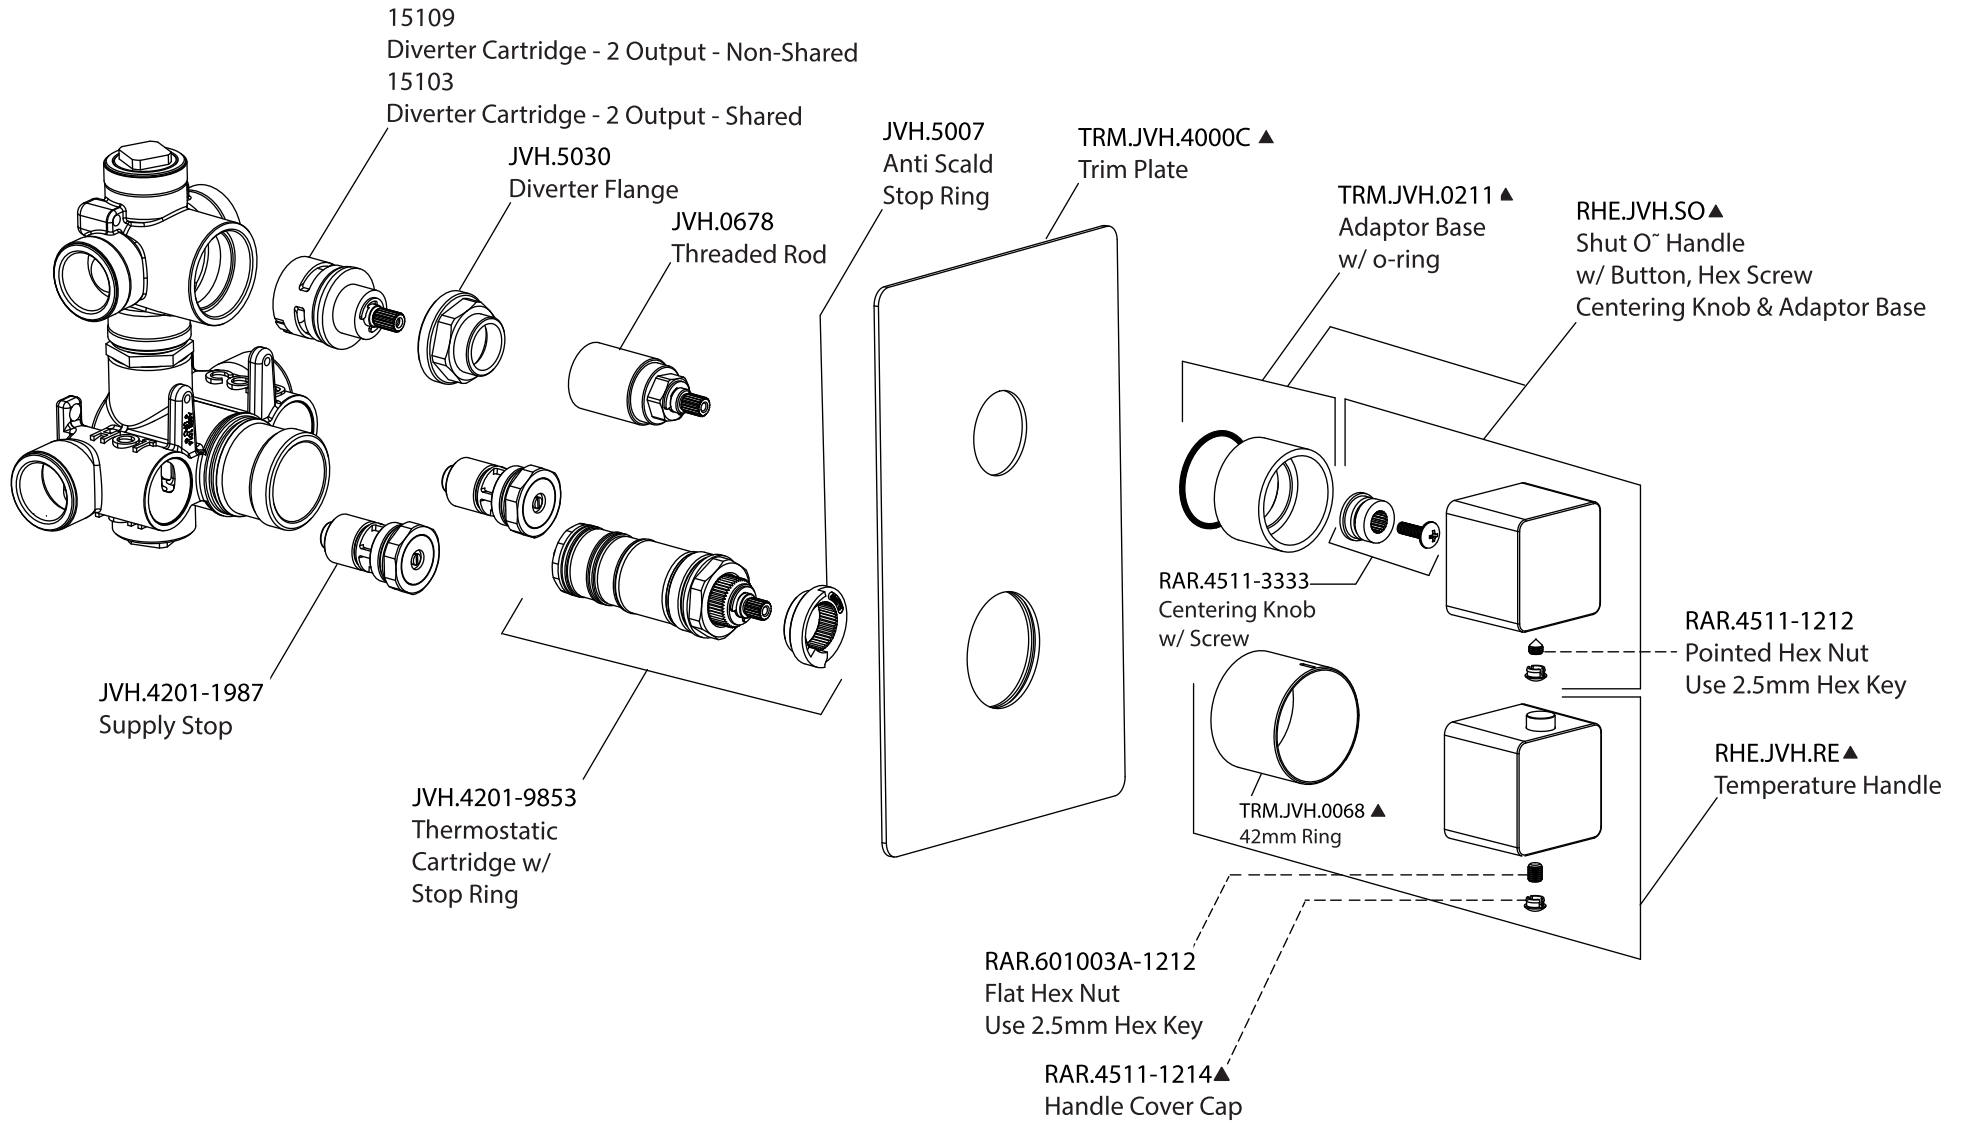

Product Parts Breakdown Using JVH.4420F Valve

Model No.RHE.4421 **Ver** 2.56

Product Parts Breakdown

Using JVH.4420 Valve

Model No.RHE.4421 **Ver** 2.55