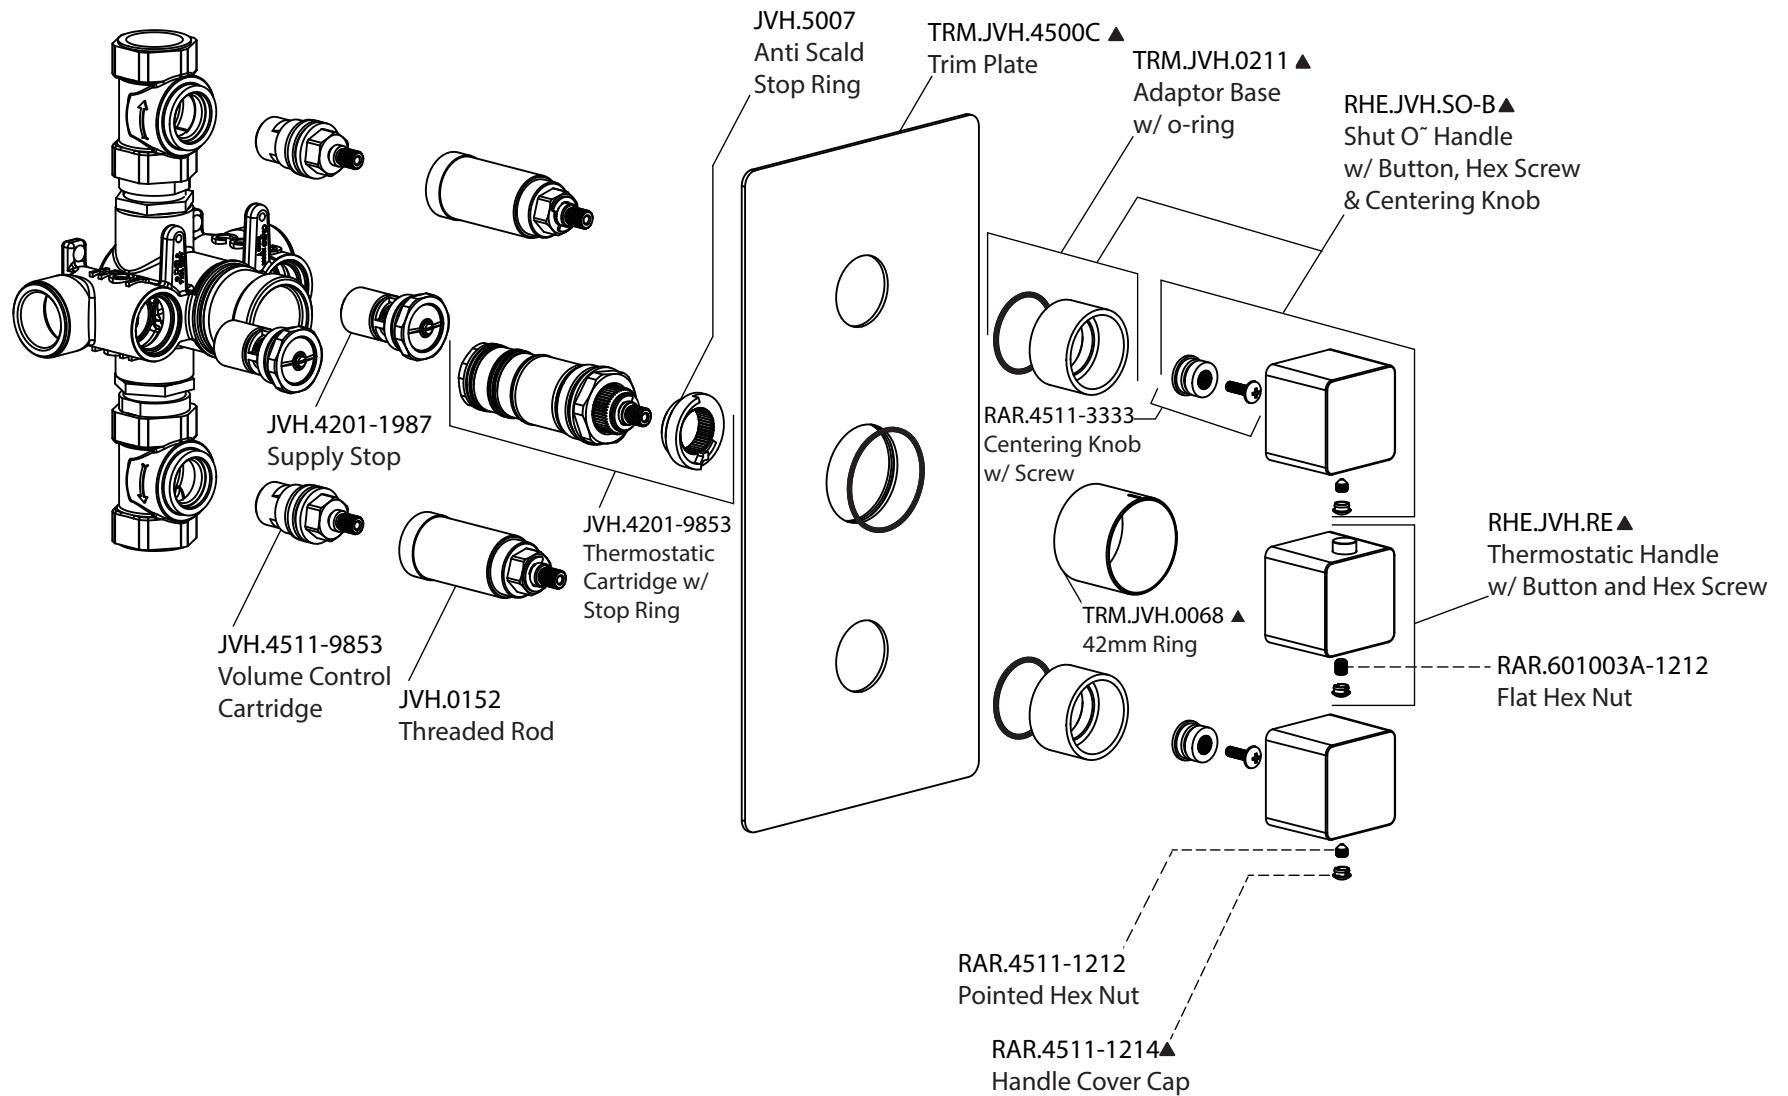

Product Parts Breakdown

Model No.RHE.4401 **Ver** 2.55