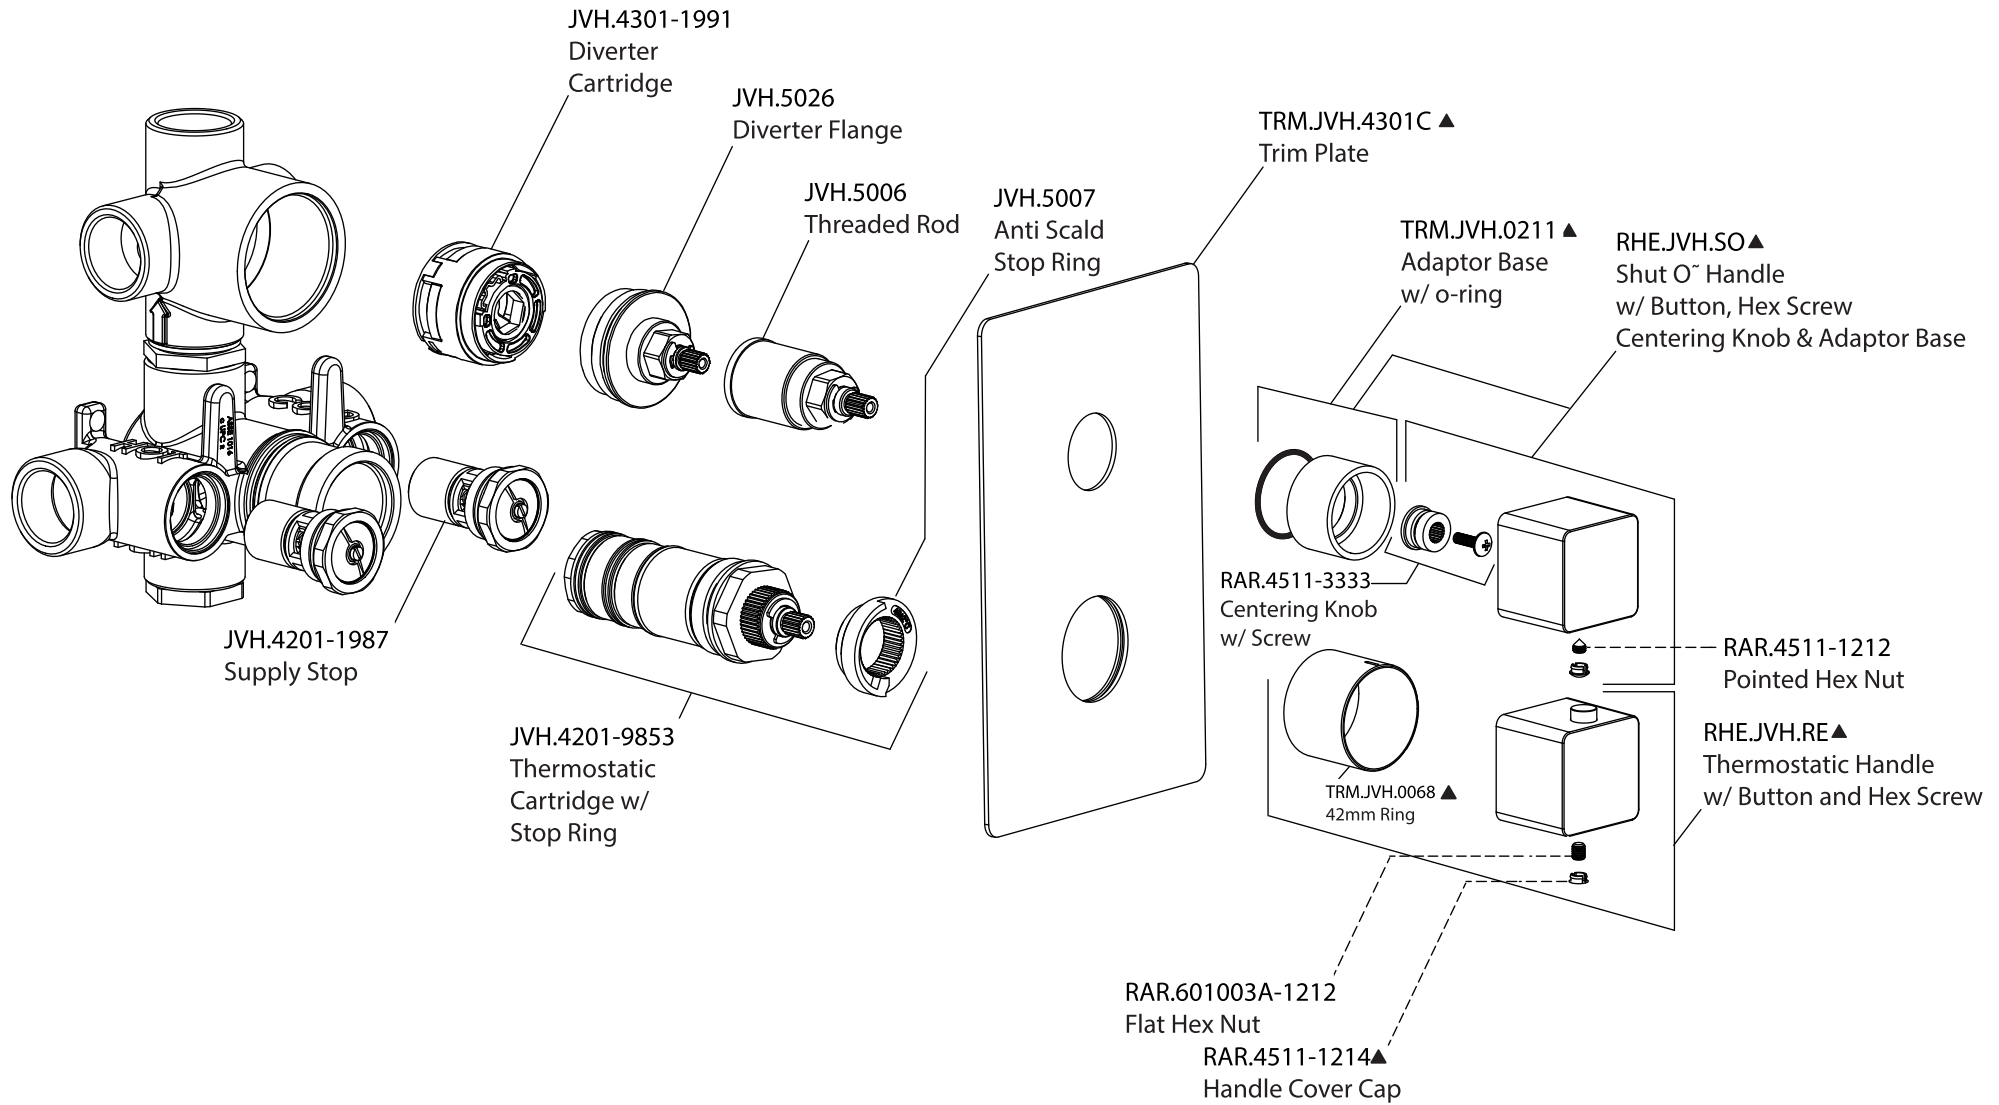

Product Parts Breakdown

Using JVH.4301F Valve

Model No.RHE.4301 **Ver** 2.58

Product Parts Breakdown Using JVH.4301 Valve

Model No.RHE.4301 **Ver** 2.58