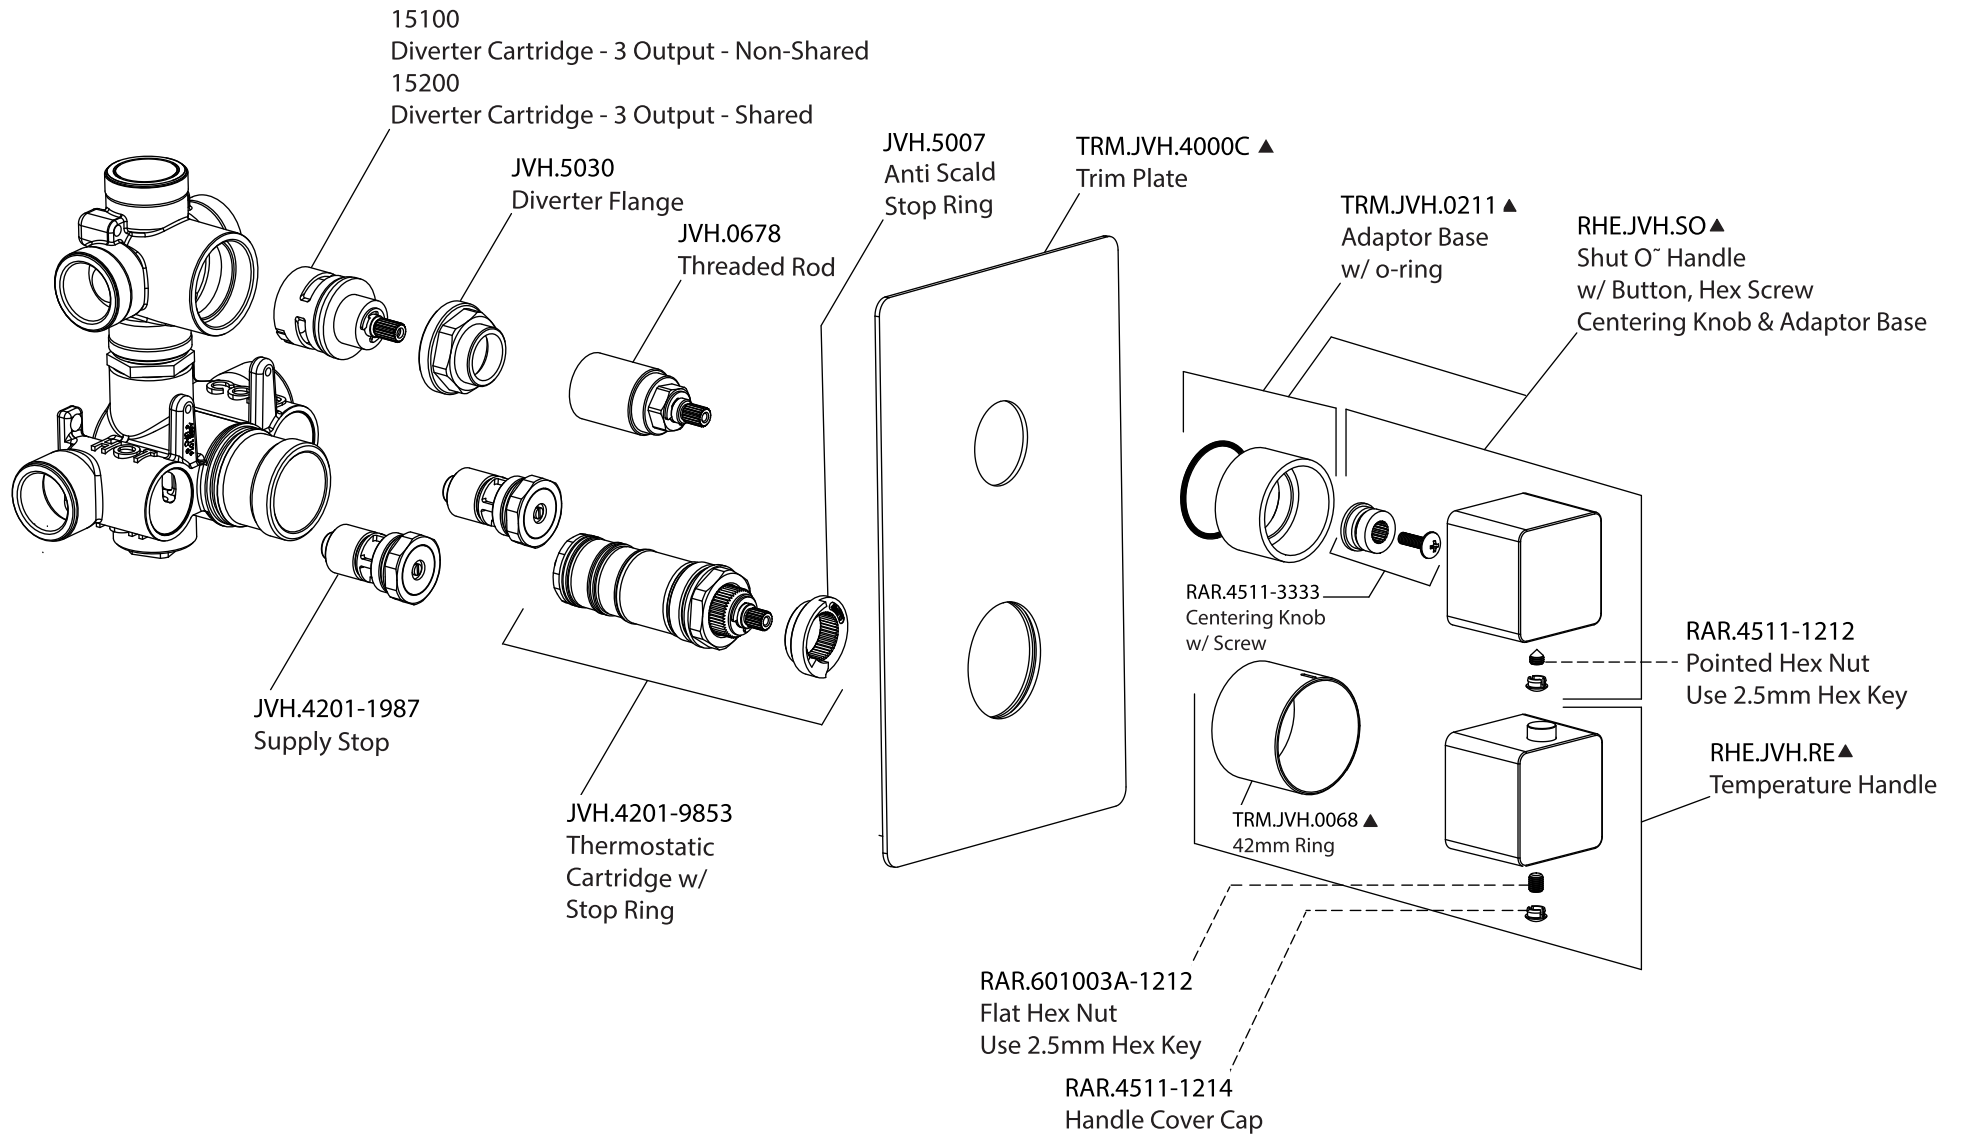

Product Parts Breakdown

Using JVH.4301F Valve

Model No.RHE.4301 **Ver** 2.58

Product Parts Breakdown Using JVH.4301 Valve

Model No.RHE.4301 **Ver** 2.58