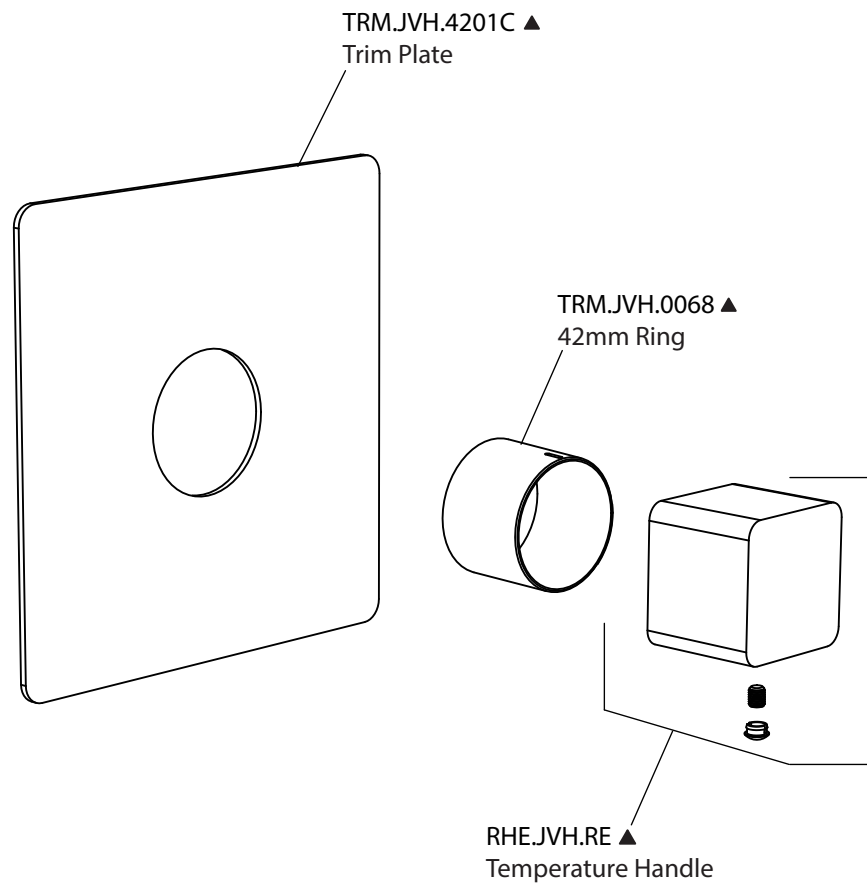

Product Parts Breakdown

Model No.RHE.4201T

Ver 2.53