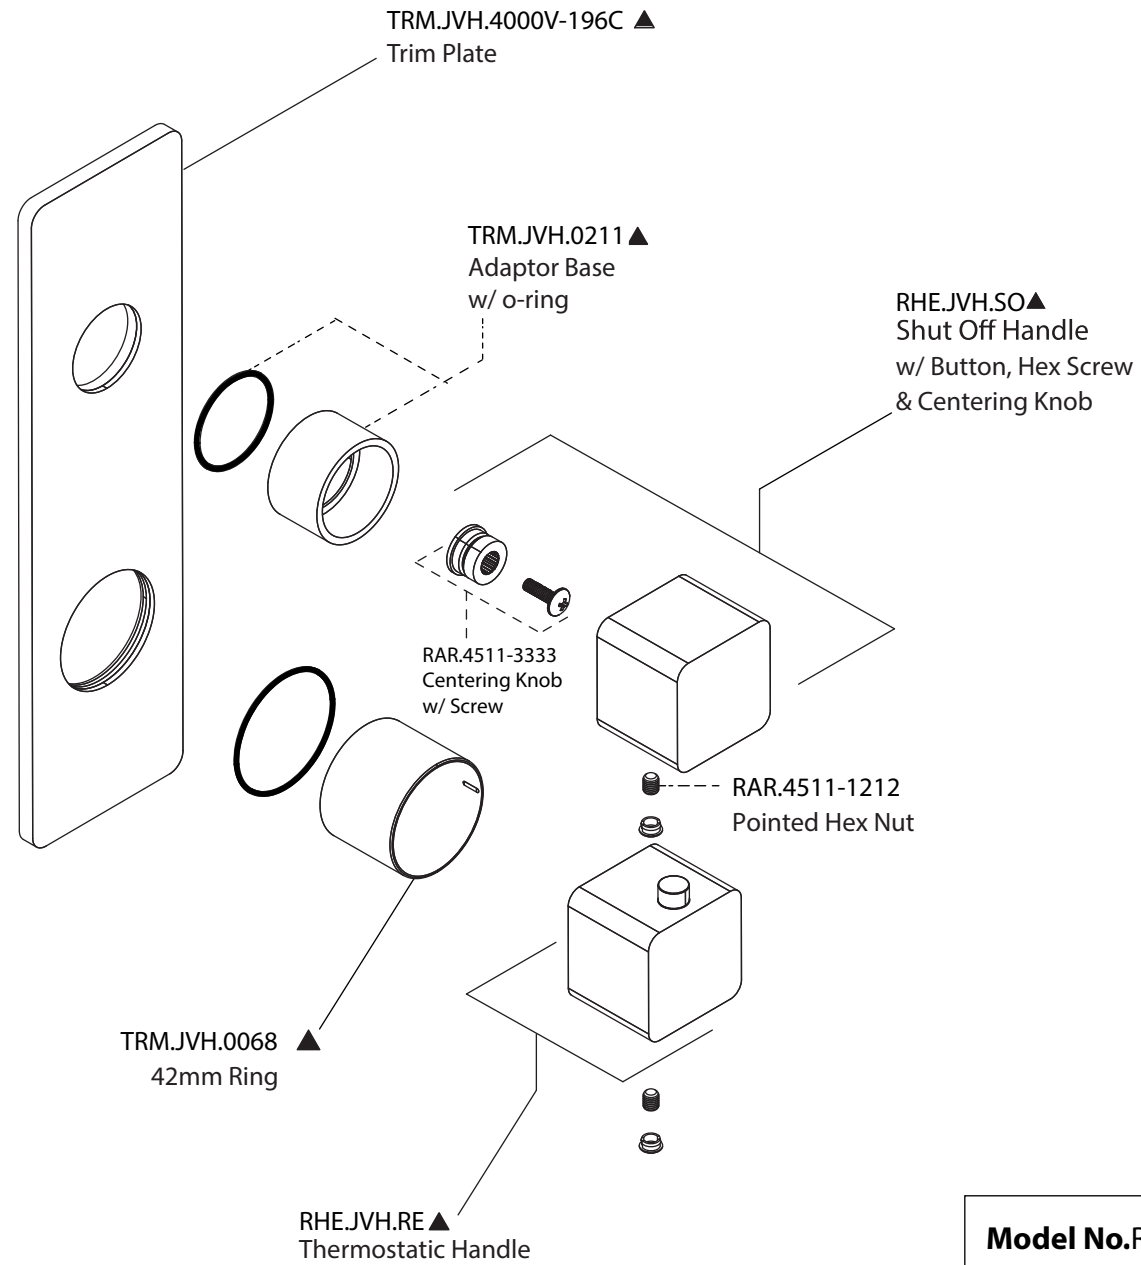

Product Parts Breakdown

Model No.RHE.4000VT **Ver** 2.58