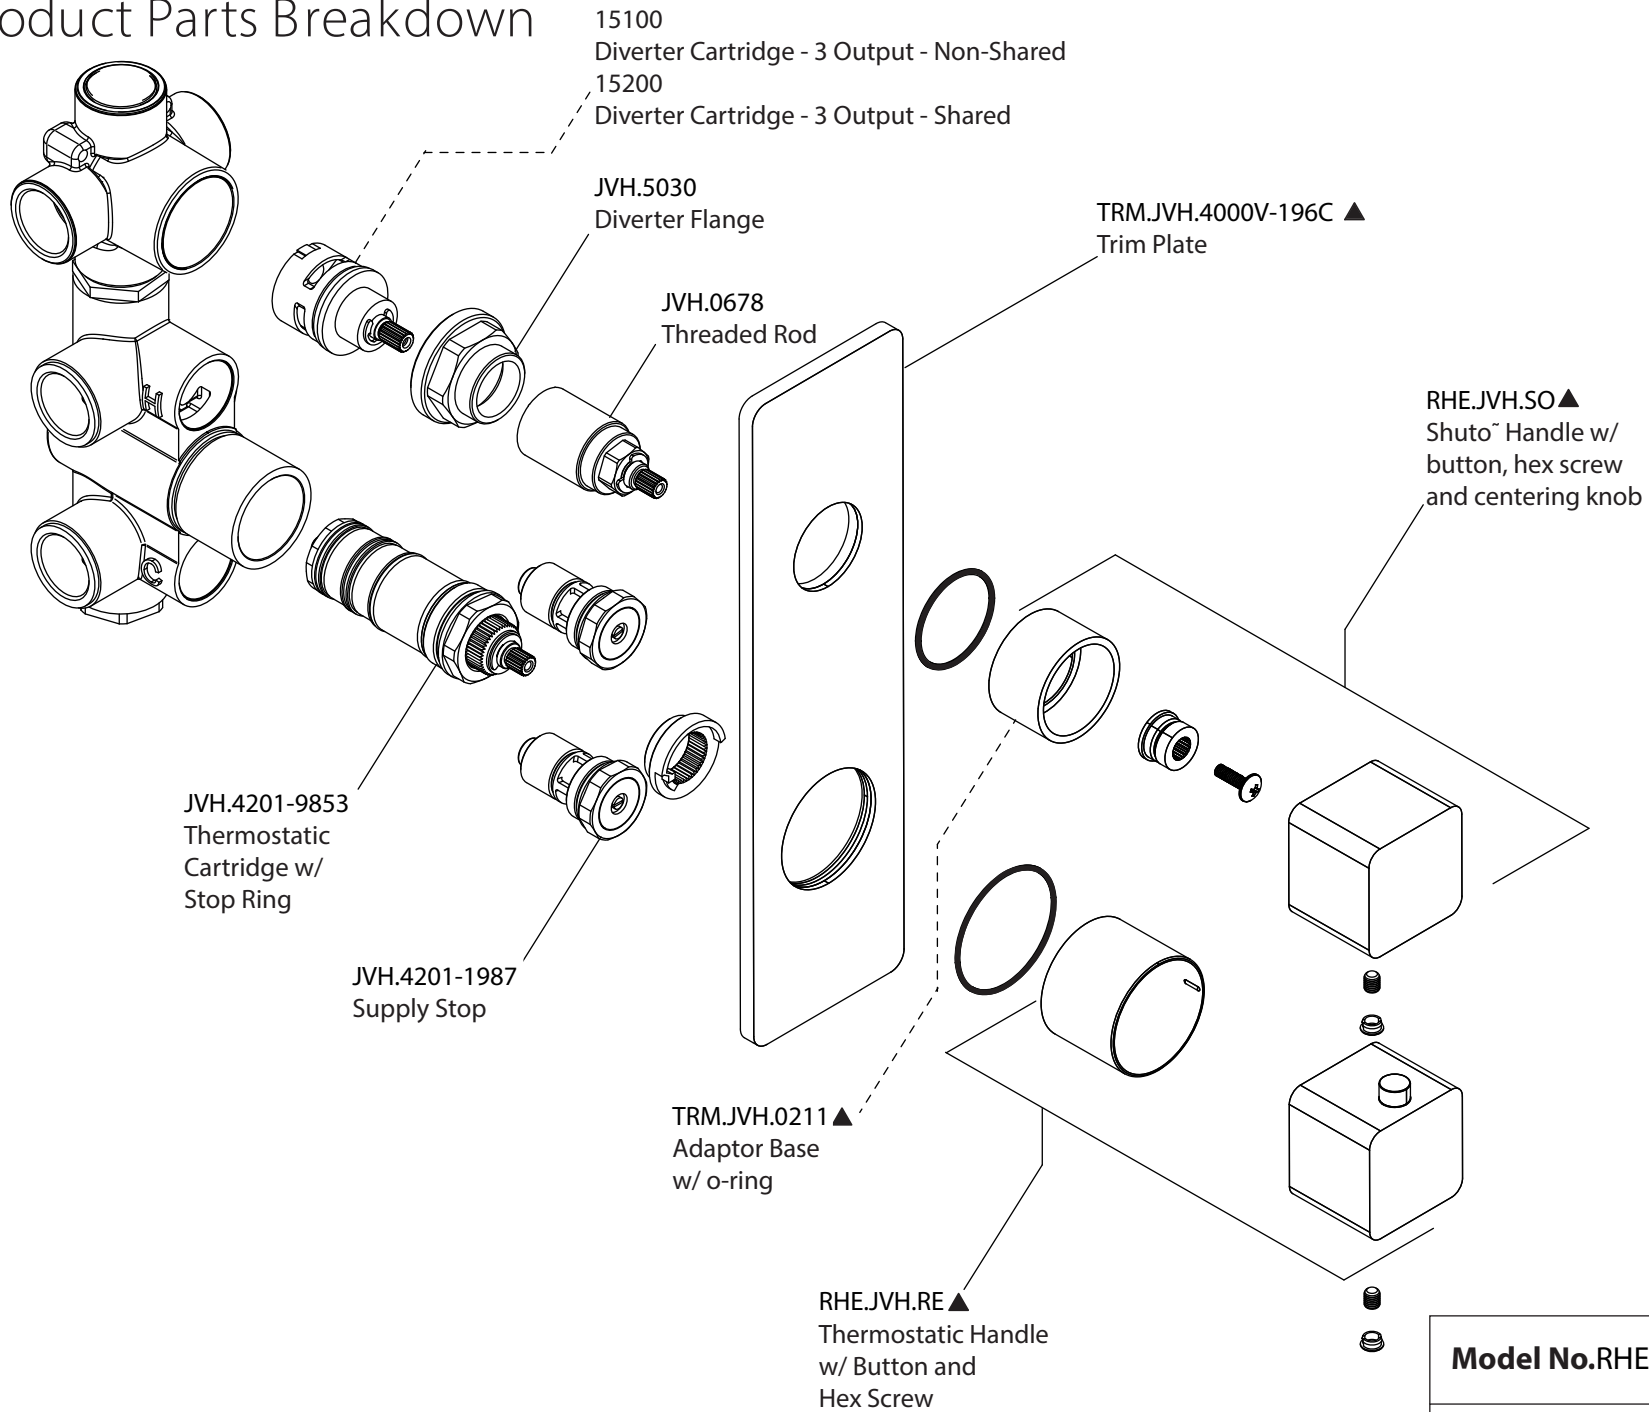

Product Parts Breakdown

▲ Specify Finish

Model No. RHE.2780	Ver 2.53
 FLUSSO LUXURY PLUMBING FIXTURES	