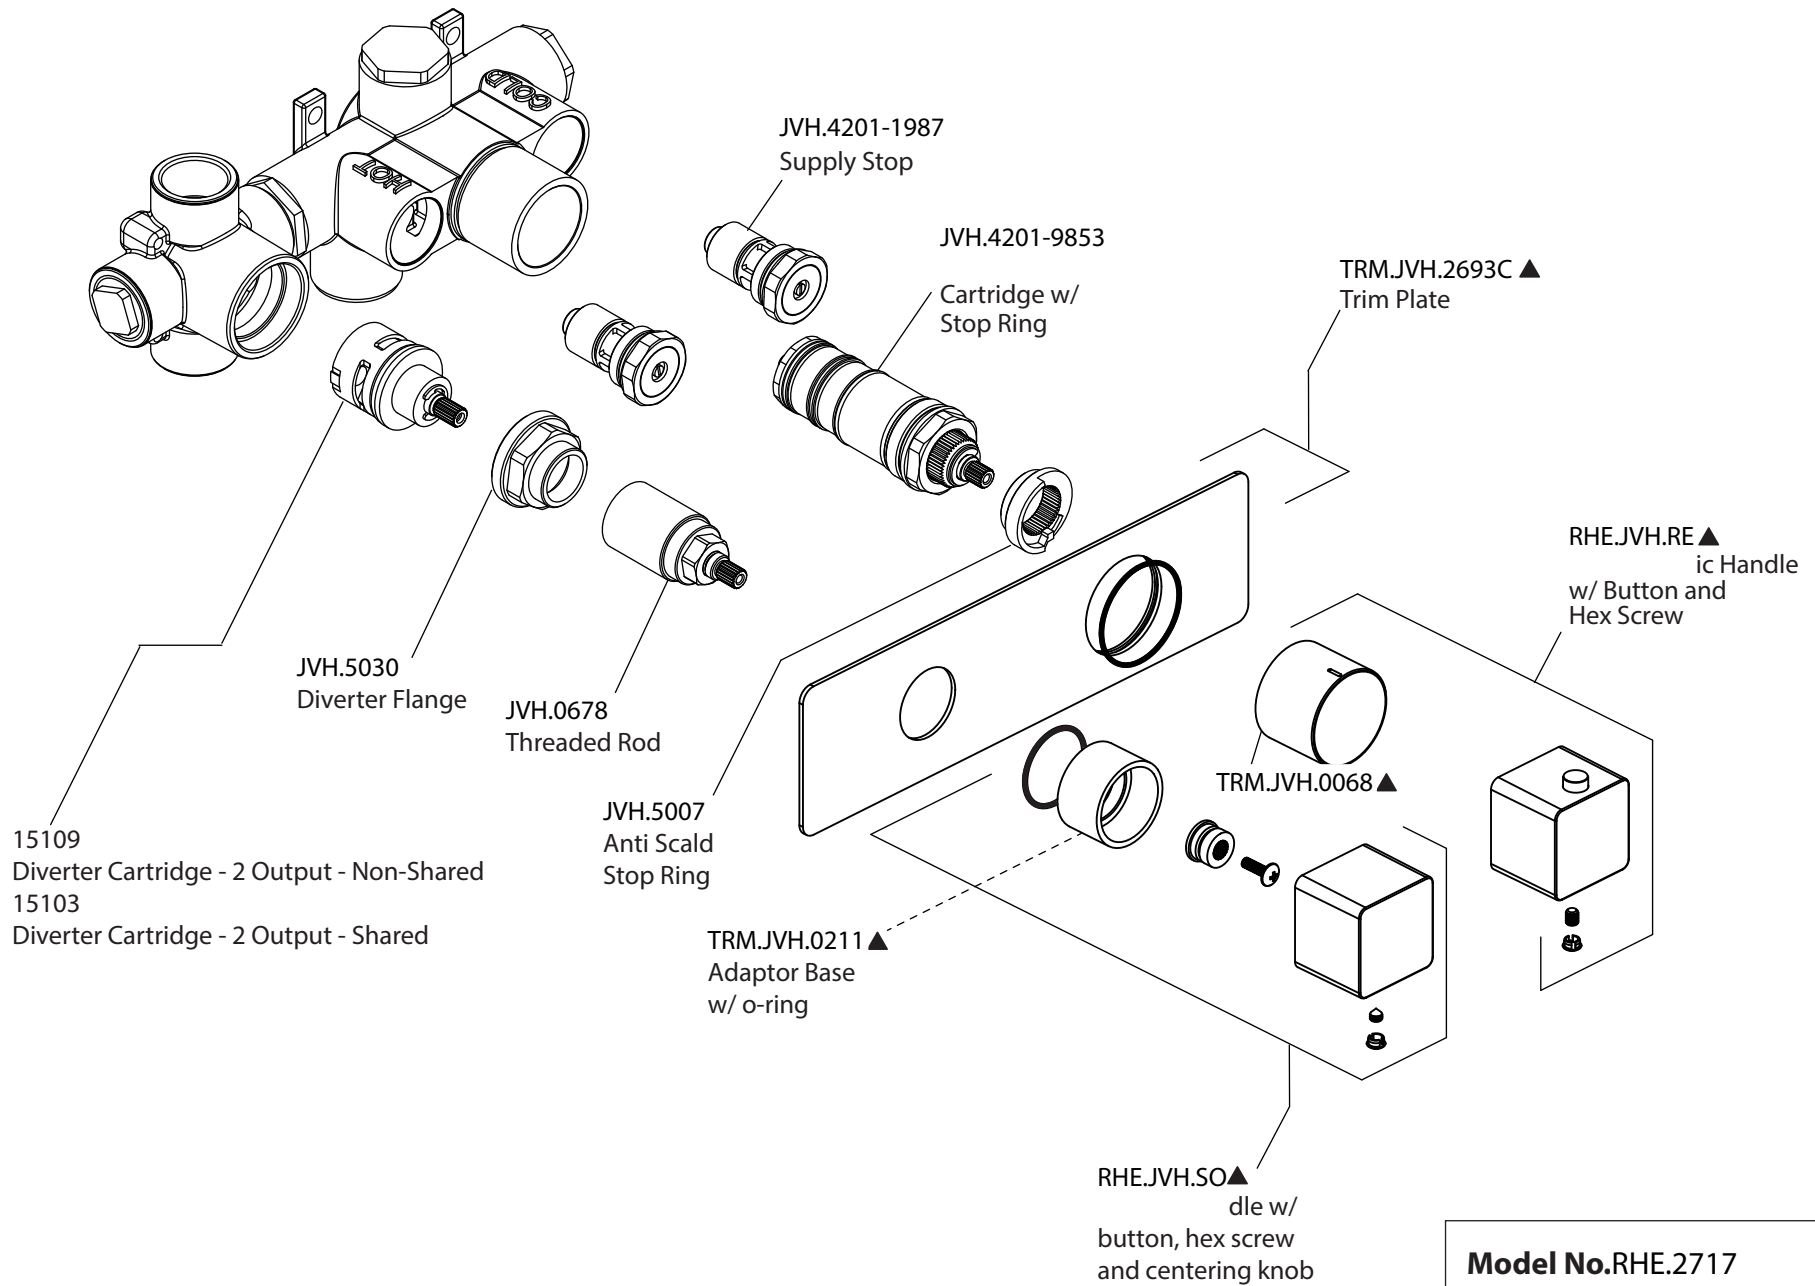

Product Parts Breakdown

▲ Specify Finish

Model No.RHE.2717

Ver 2.53

FLUSSO
LUXURY PLUMBING FIXTURES