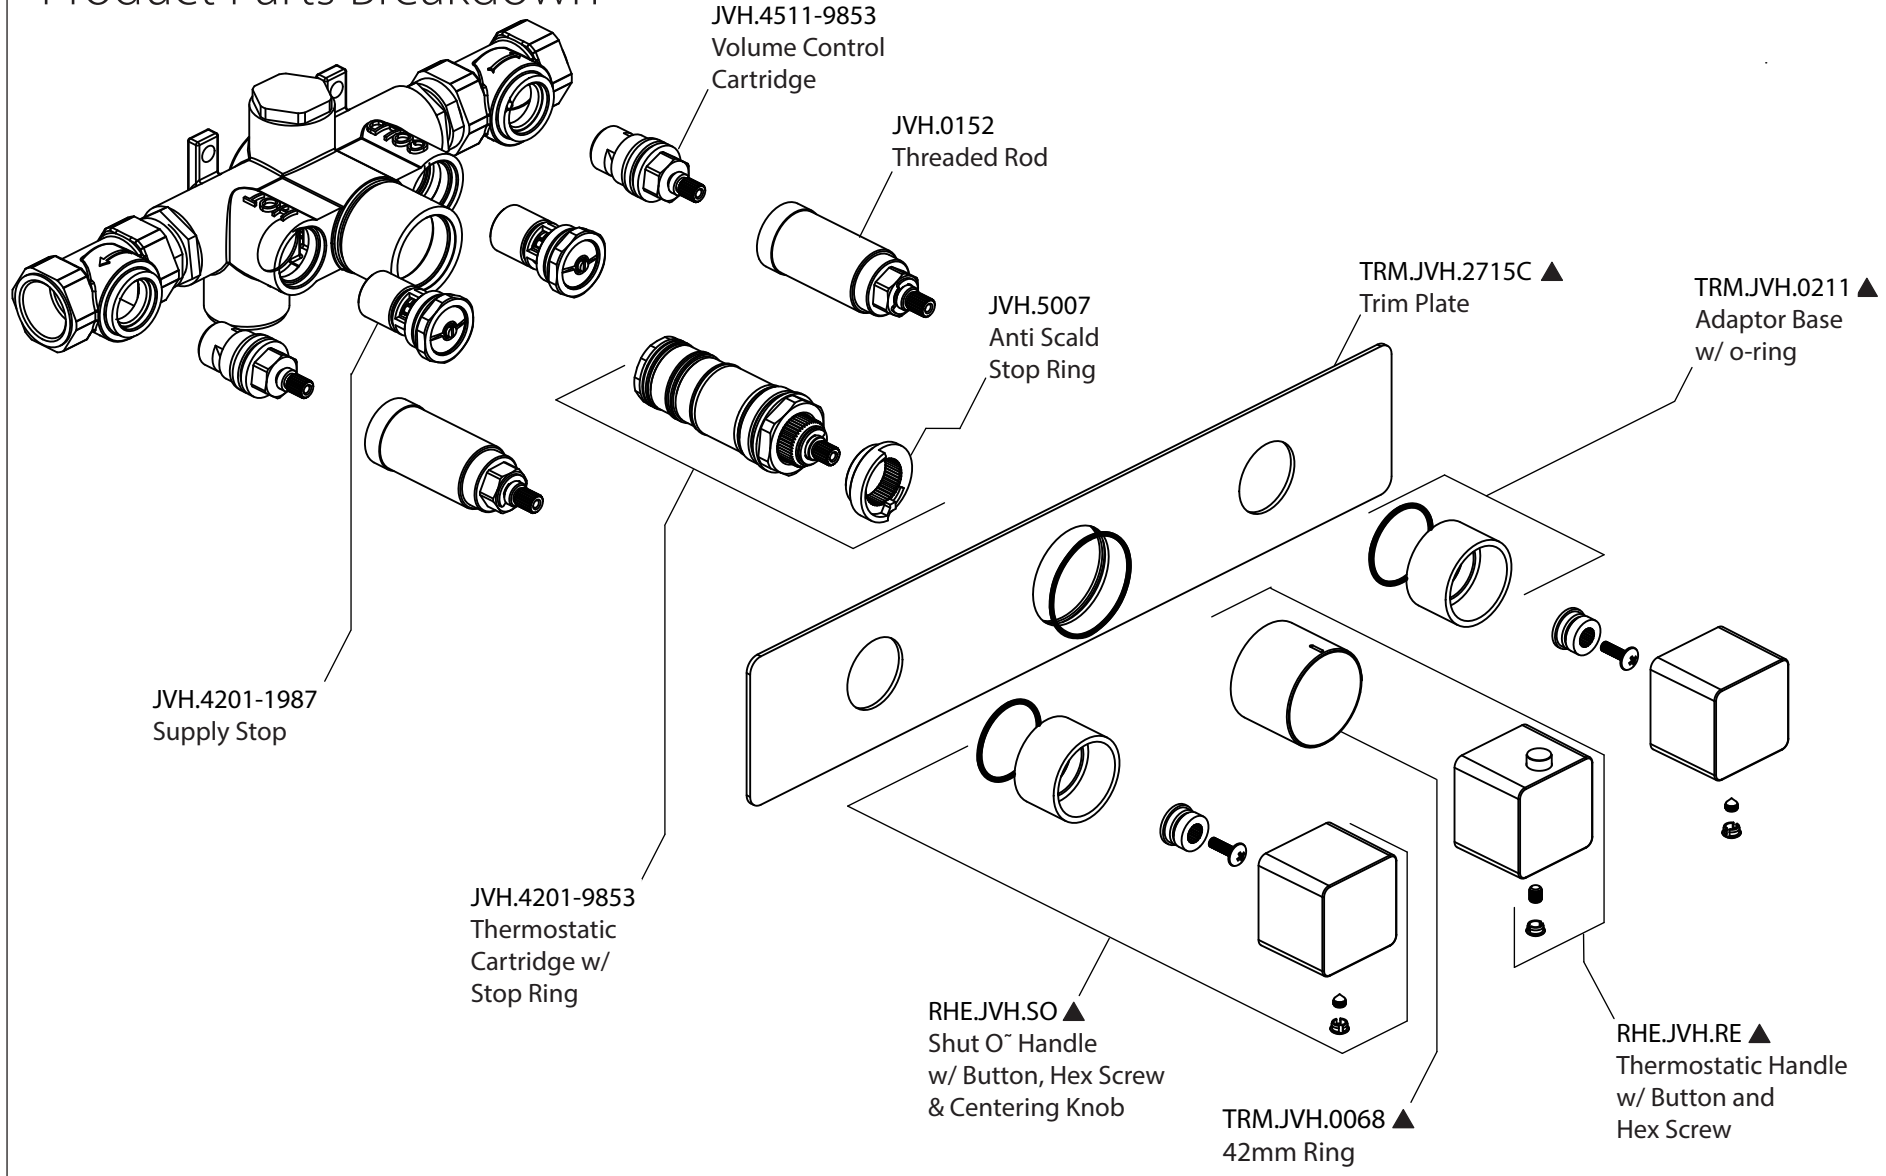

Product Parts Breakdown

Model No.RHE.2715 **Ver** 2.53