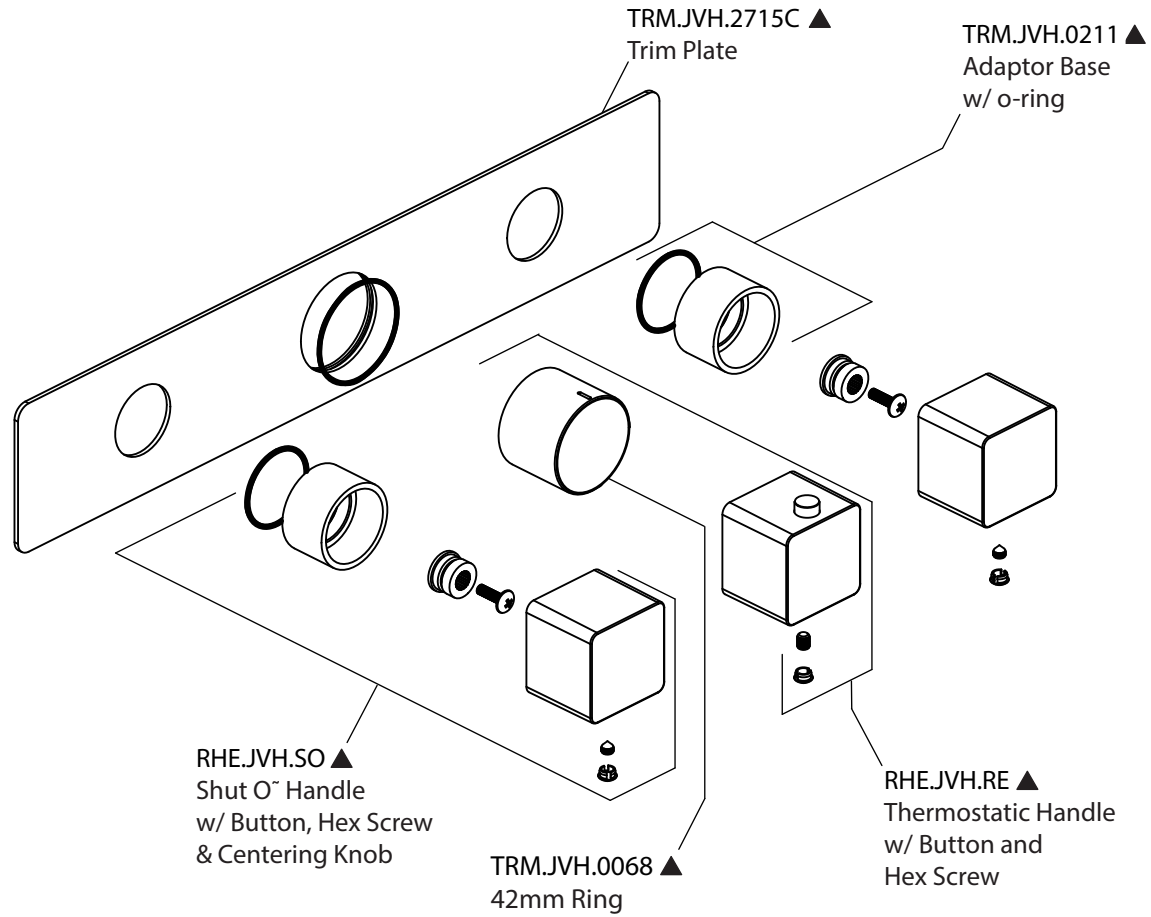

Product Parts Breakdown

Model No.RHE.2715T

Ver 2.53