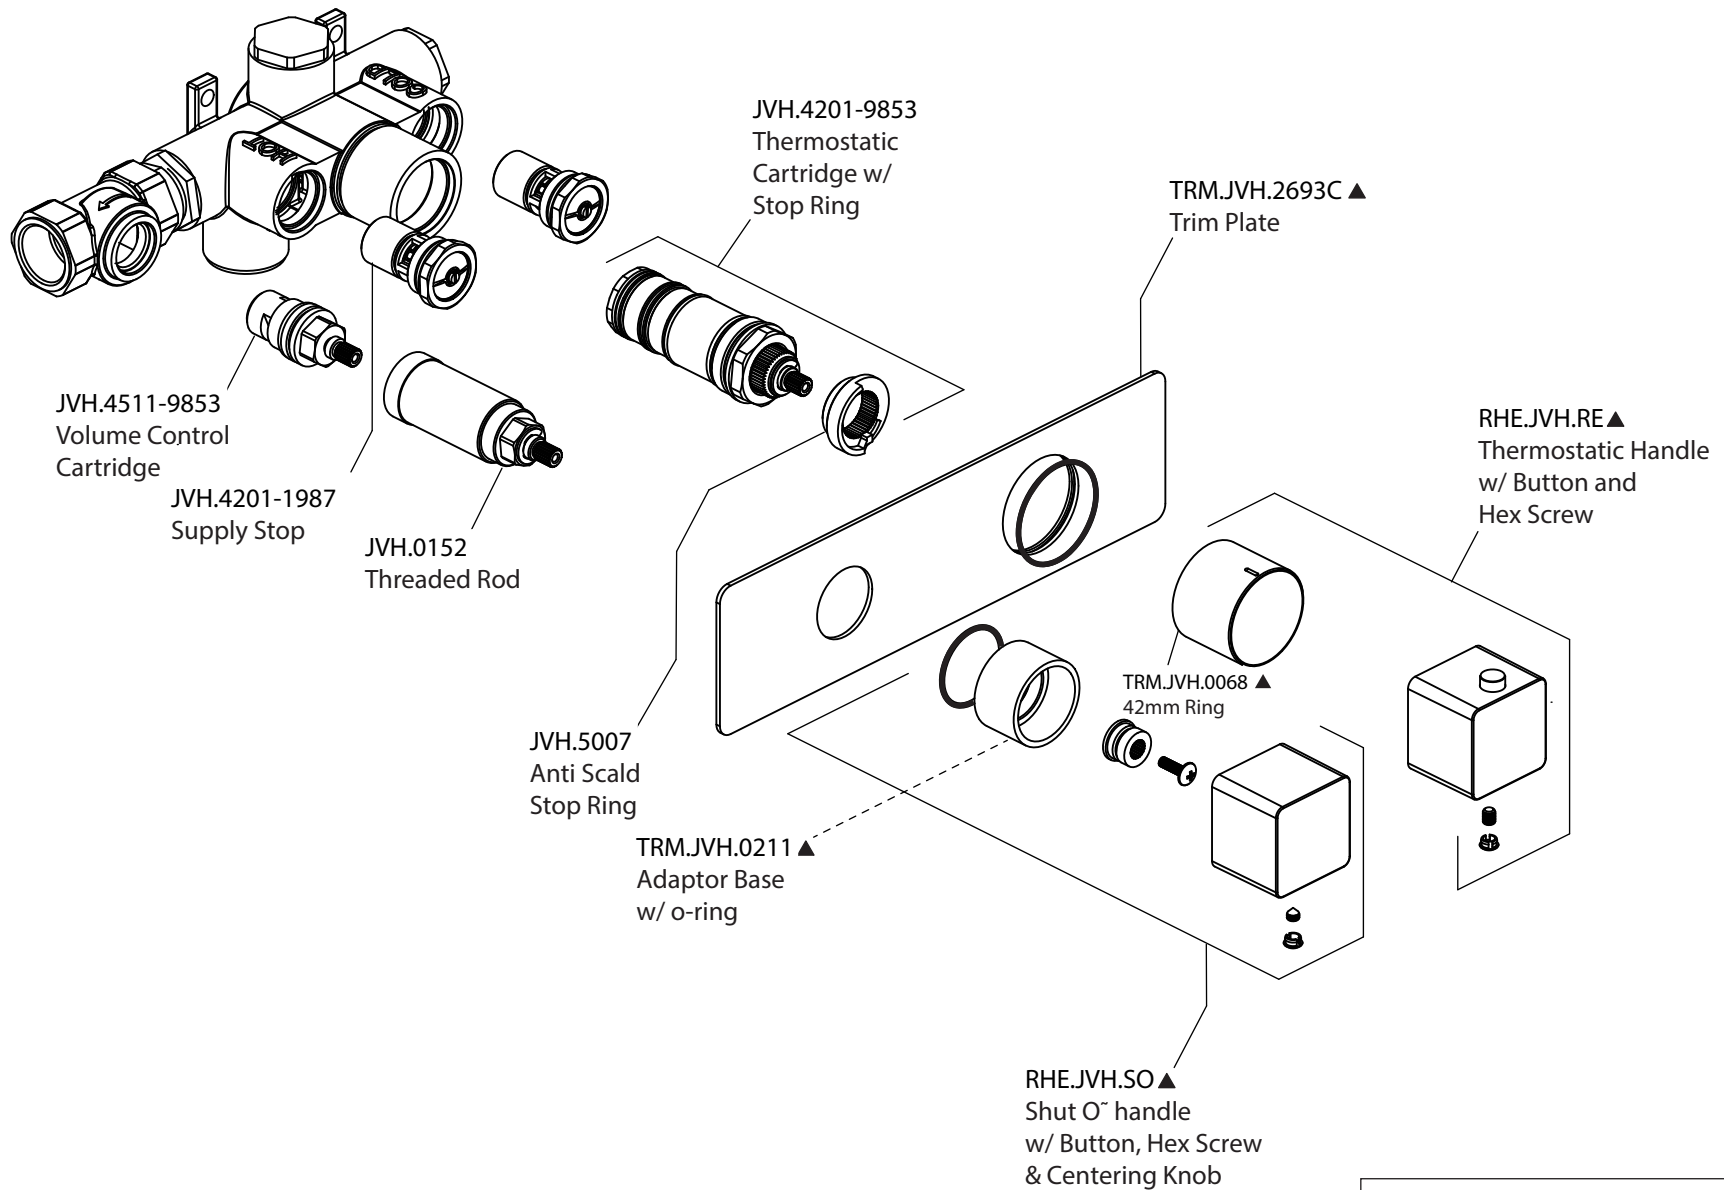

Product Parts Breakdown

▲ Specify Finish

Model No.RHE.2693

Ver 2.54

FLUSSO
LUXURY PLUMBING FIXTURES