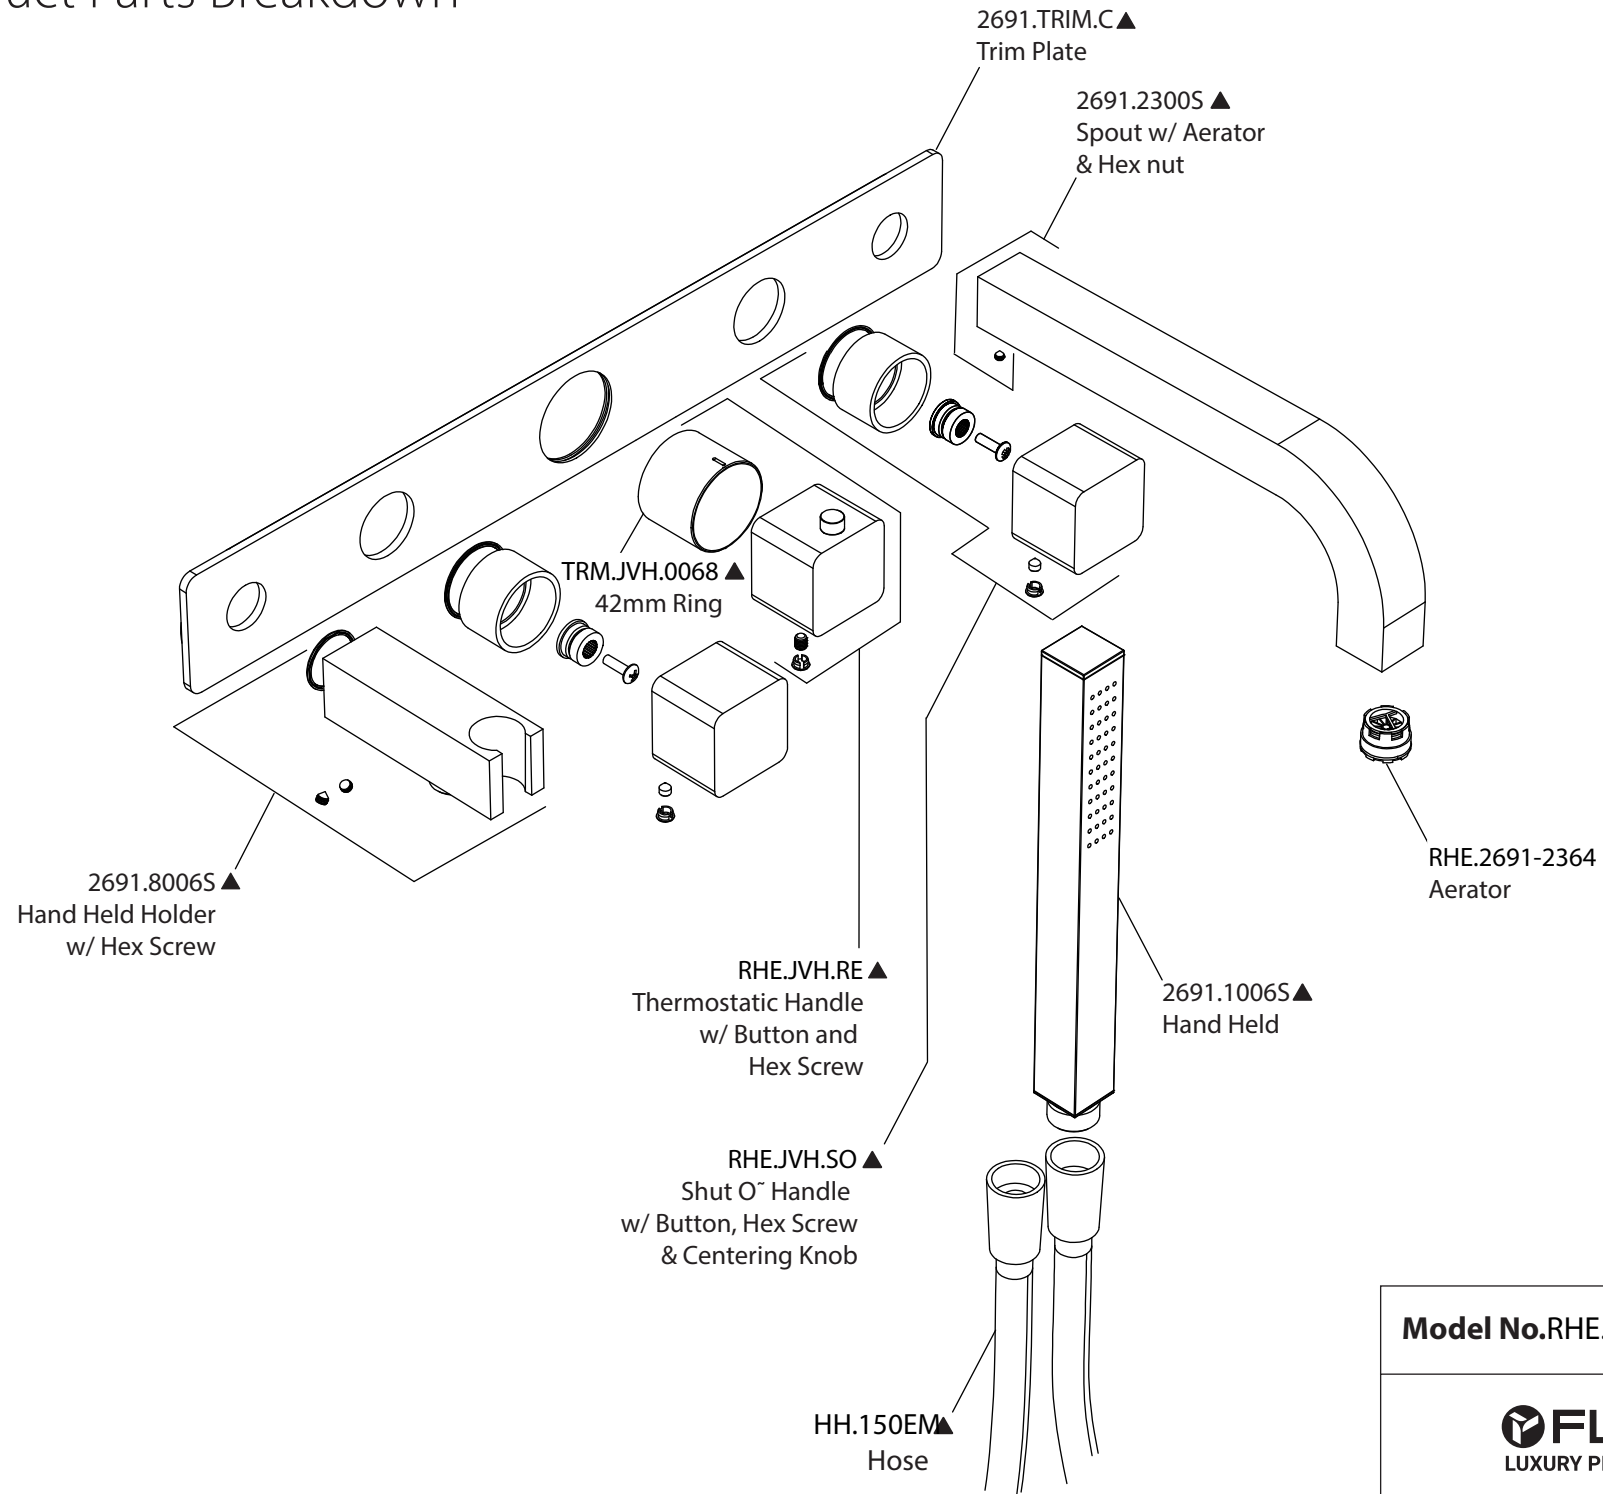

Product Parts Breakdown

Model No.RHE.2691T

Ver 2.54

FLUSSO
LUXURY PLUMBING FIXTURES