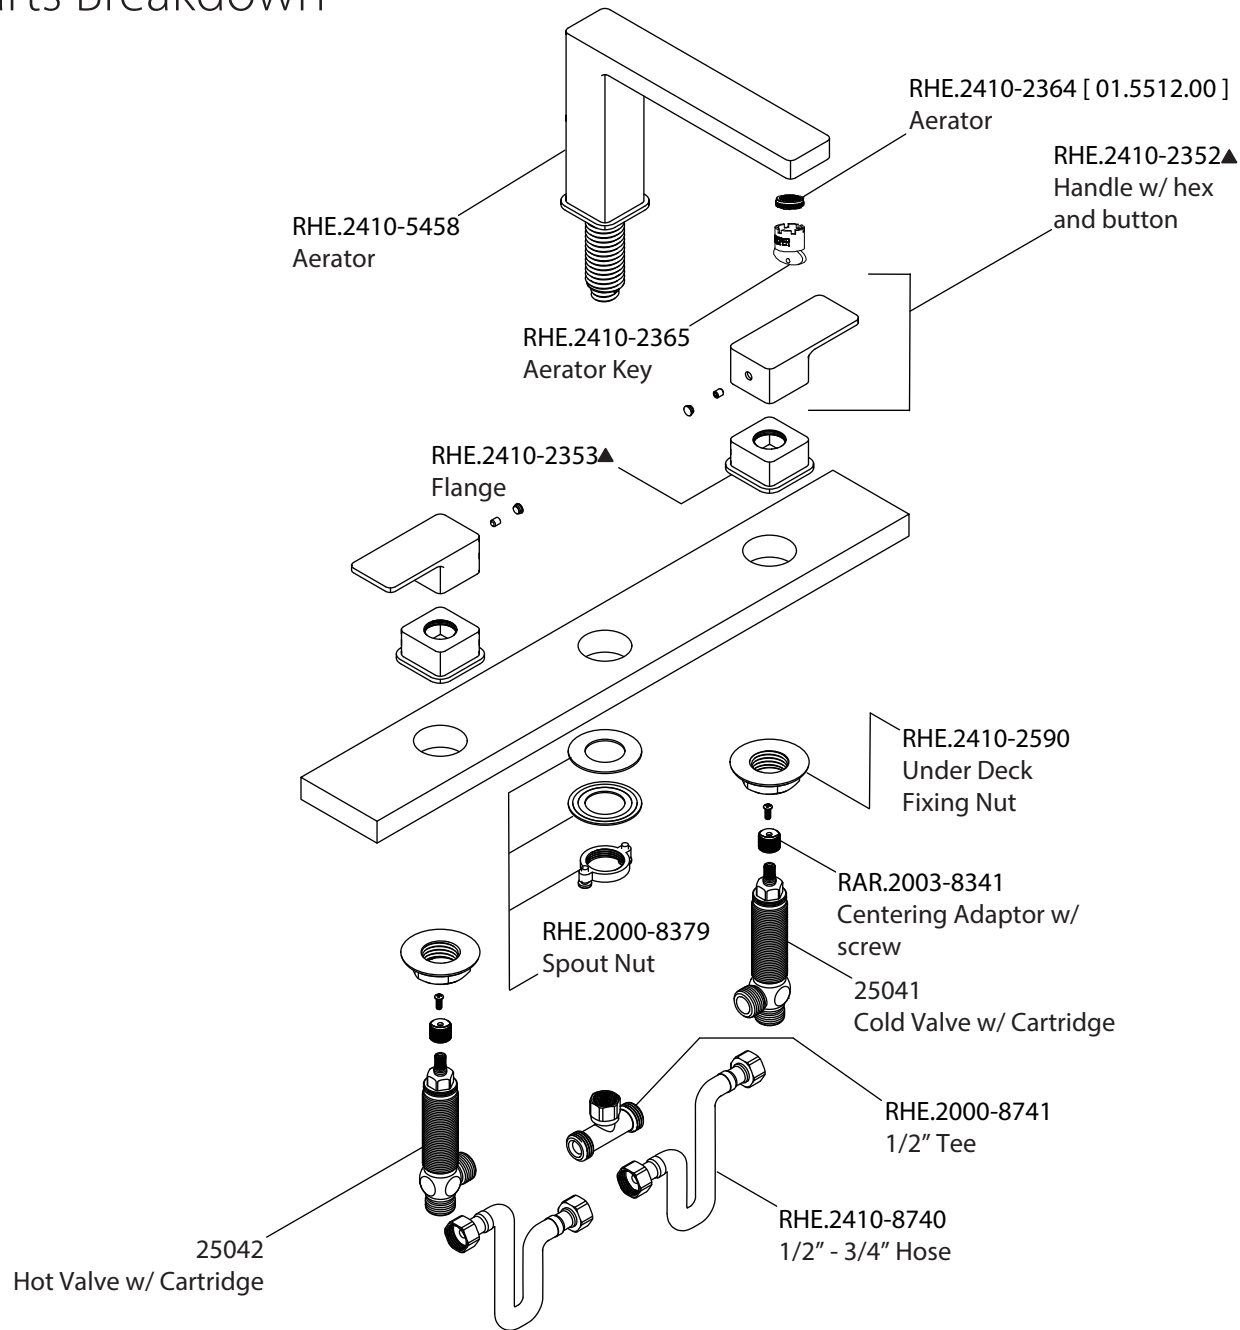

Product Parts Breakdown

Model No.RHE.2410

Ver 2.59