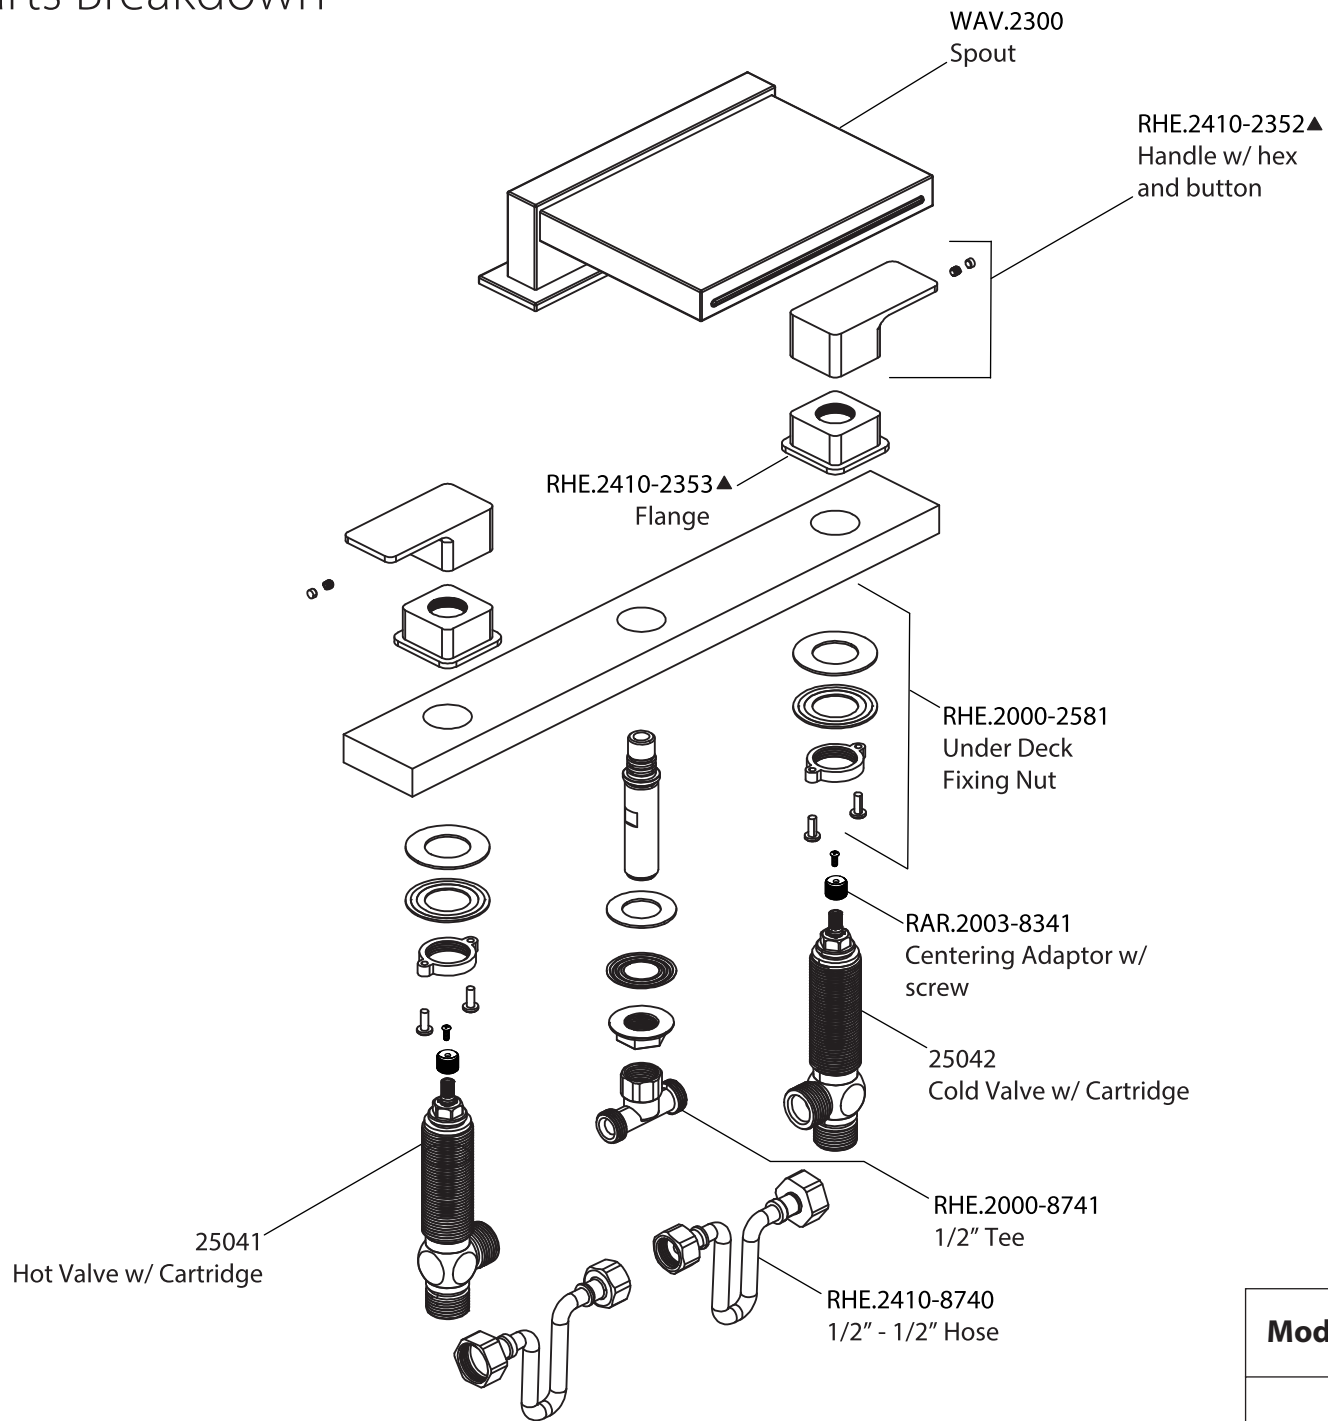

Product Parts Breakdown

Page 1 of 2

Model No.RHE.2410CF

Ver 2.56

Product Parts Breakdown

Page 2 of 2

Model No.WAV.2300

Ver 2.53

FLUSSO
LUXURY PLUMBING FIXTURES