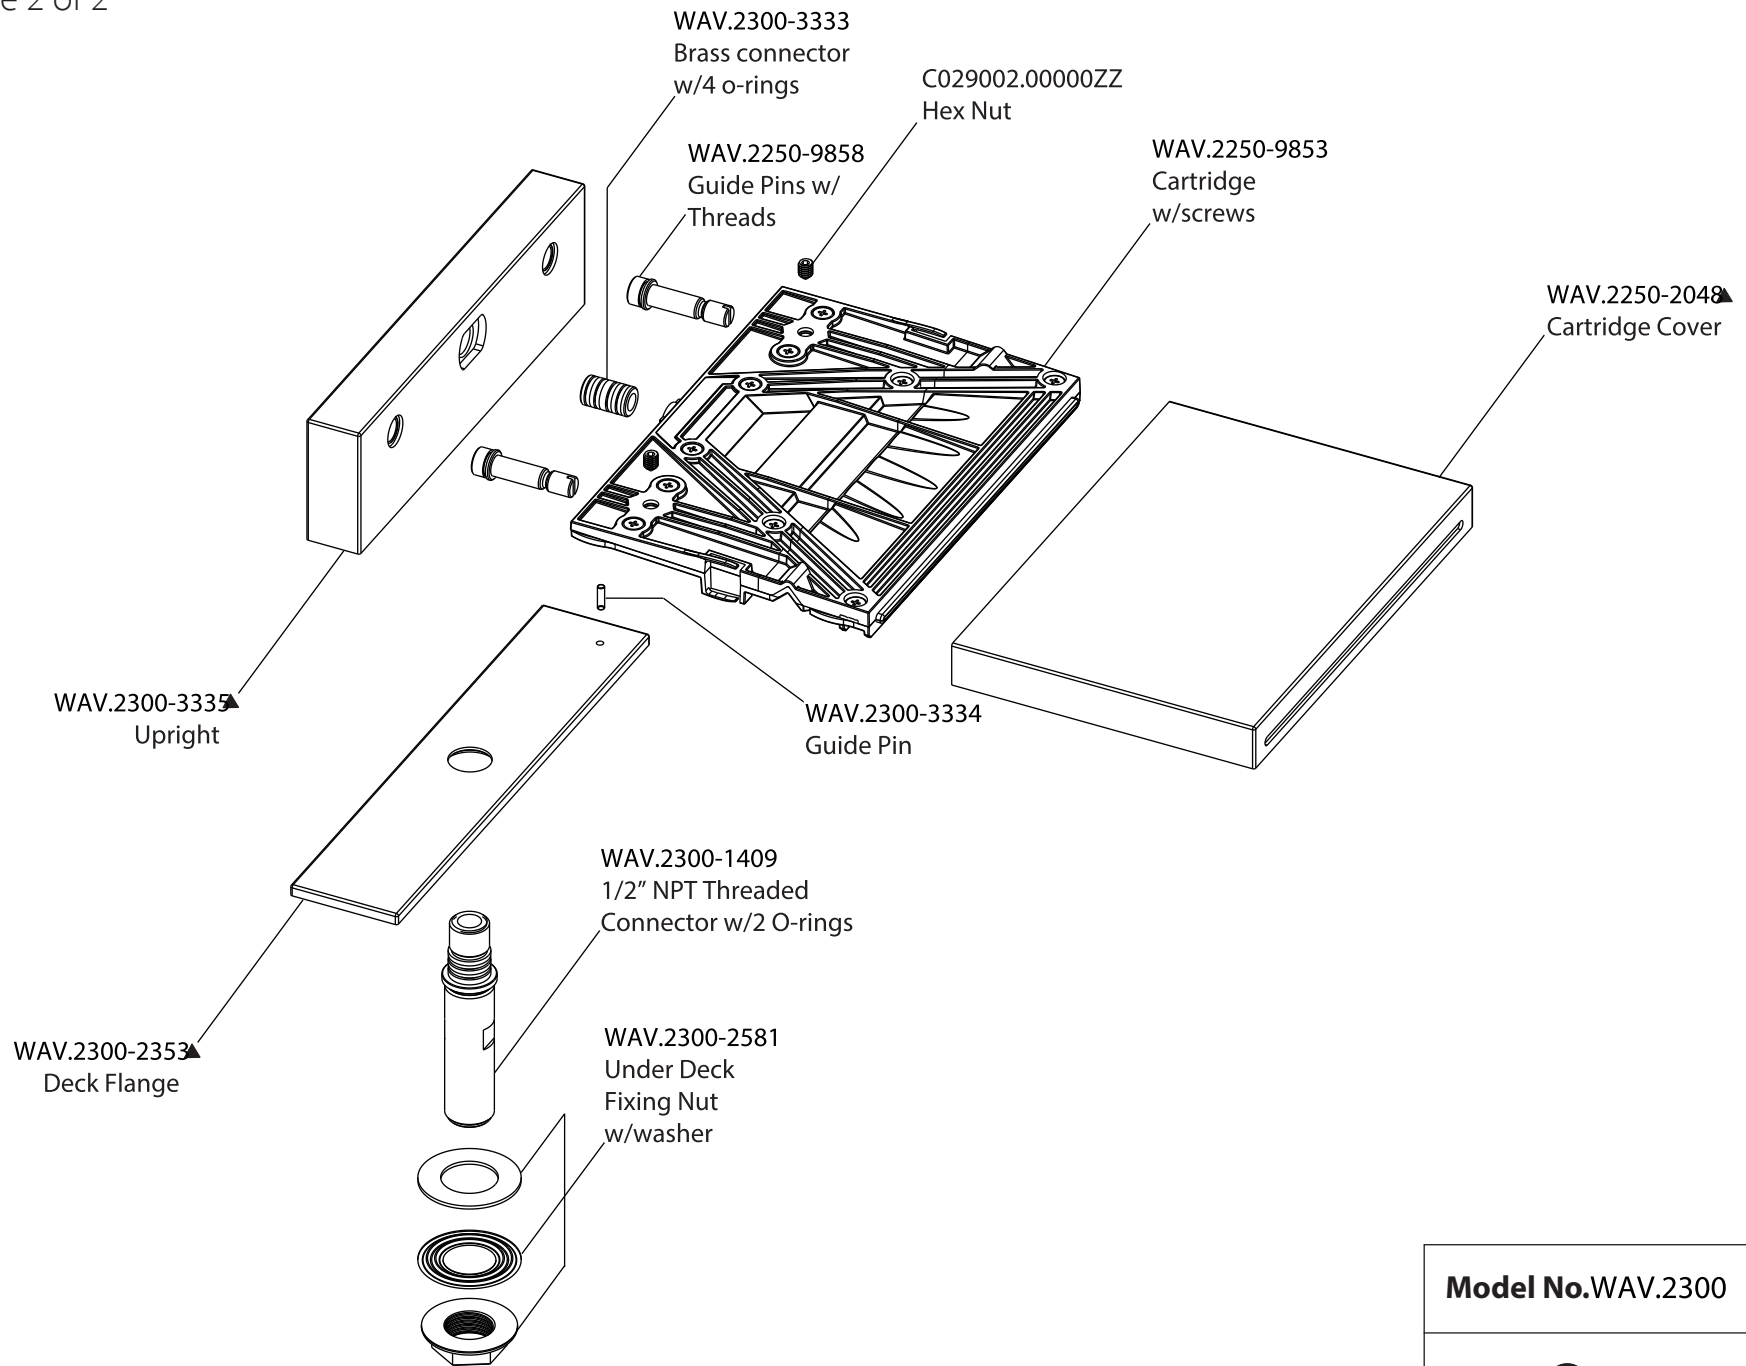

Product Parts Breakdown

Page 1 of 2

Model No.RHE.2410CF

Ver 2.56

Product Parts Breakdown

Page 2 of 2

Model No.WAV.2300

Ver 2.53

FLUSSO
LUXURY PLUMBING FIXTURES